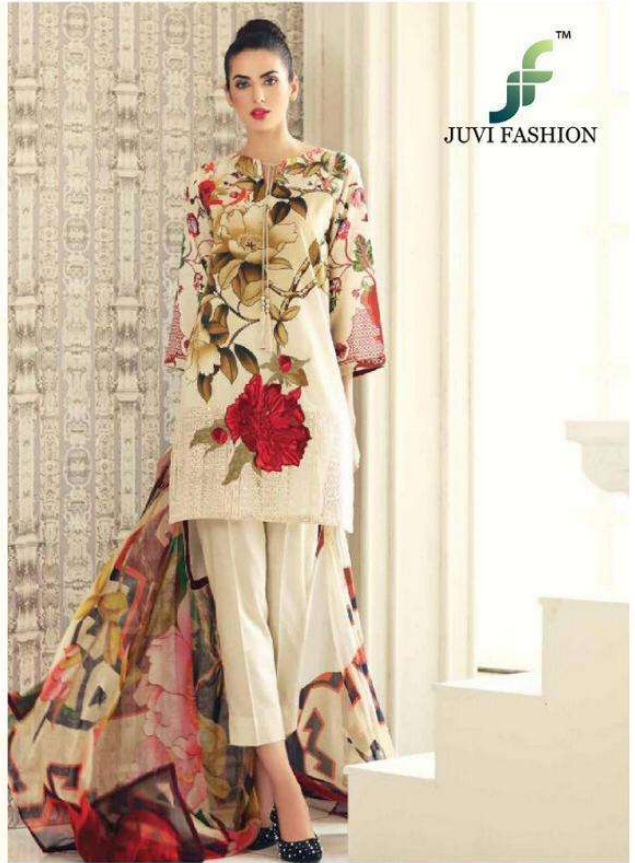

D.NO.20002

Firdous Gold - SUPER NX
PREMIUM LAWN COLLECTION

JUVI FASHION™

Firdous Gold - SUPER NX

D.NO.20001

luxé touch

Findous Gold - SUPER NX

Findous Gold - SUPER NX
PREMIUM LAWN COLLECTION

D.NO.20002

JUVI FASHION

Firdous Gold - SUPER NX

Firdous Gold - SUPER NX
PREMIUM LAWN COLLECTION

D.NO.20004

Firdous Gold - SUPER NX
PREMIUM LAWN COLLECTION

luxe touch

Firdous Gold - SUPER NX

D.No. 20005

subtle sophistication

Firdous Gold - SUPER NX
PREMIUM LAWN COLLECTION

Firdous Gold - SUPER NX D.NO.20006

TM

 JUVI FASHION

Findous Gold - SUPER NX

PREMIUM LAWN COLLECTION

JUVI FASHION

Firdous Gold - SUPER NX
PREMIUM LAWN COLLECTION

D.NO.	TOP	BOTTOM	DUPATTA
20001	COTTON SATIN PRINT (WITH HEAVY EMBROIDERY PATCH)	SEMI LAWN	SIFFON PRINTED
20002	COTTON SATIN PRINT (WITH HEAVY EMBROIDERY PATCH)	SEMI LAWN	NAJNEEN EMBROIDERY WORK
20004	COTTON SATIN PRINT (WITH HEAVY EMBROIDERY PATCH)	SEMI LAWN	NAJNEEN EMBROIDERY WORK
20005	COTTON SATIN PRINT (WITH HEAVY EMBROIDERY PATCH)	SEMI LAWN	SIFFON PRINTED
20006	COTTON SATIN PRINT (WITH HEAVY SELF EMBROIDERY WORK)	SEMI LAWN	NAJNEEN EMBROIDERY WORK