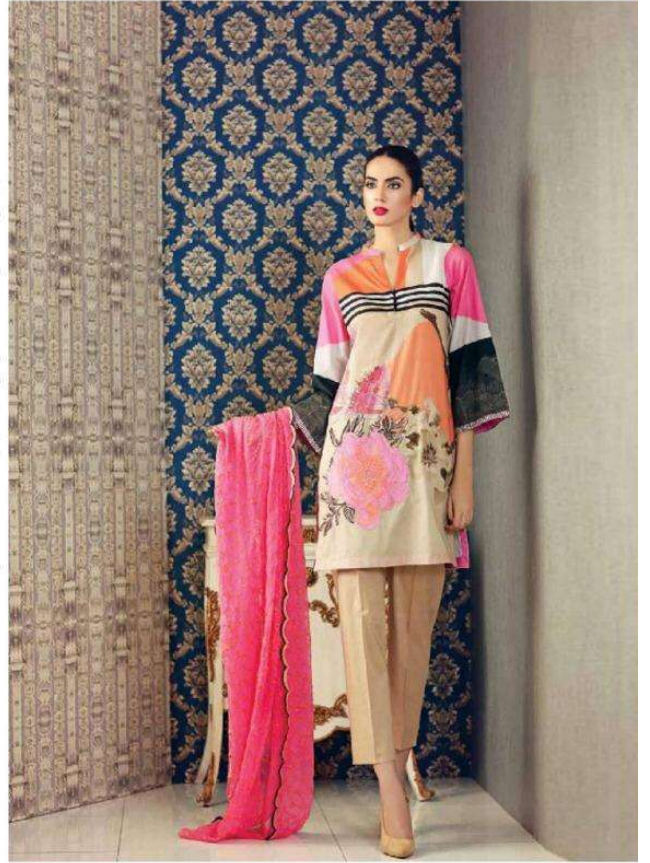

D.NO.20002

Firdous Gold - SUPER NX
PREMIUM LAWN COLLECTION

JUVI FASHION™

Firdous Gold - SUPER NX

D.NO.20001

luxé touch

Findous Gold - SUPER NX

Findous Gold - SUPER NX
PREMIUM LAWN COLLECTION

D.NO.20002

JUVI FASHION

Firdous Gold - SUPER NX

Firdous Gold - SUPER NX
PREMIUM LAWN COLLECTION

D.NO.20004

Firdous Gold - SUPER NX
PREMIUM LAWN COLLECTION

luxé touch

Firdous Gold - SUPER NX

D.No. 20005

subtle sophistication

Firdous Gold - SUPER NX
PREMIUM LAWN COLLECTION

Firdous Gold - SUPER NX D.NO.20006

TM

 JUVI FASHION

Findous Gold - SUPER NX

PREMIUM LAWN COLLECTION

JUVI FASHION

Firdous Gold - SUPER NX
PREMIUM LAWN COLLECTION

D.NO.	TOP	BOTTOM	DUPATTA
20001	COTTON SATIN PRINT (WITH HEAVY EMBROIDERY PATCH)	SEMI LAWN	SIFFON PRINTED
20002	COTTON SATIN PRINT (WITH HEAVY EMBROIDERY PATCH)	SEMI LAWN	NAJNEEN EMBROIDERY WORK
20004	COTTON SATIN PRINT (WITH HEAVY EMBROIDERY PATCH)	SEMI LAWN	NAJNEEN EMBROIDERY WORK
20005	COTTON SATIN PRINT (WITH HEAVY EMBROIDERY PATCH)	SEMI LAWN	SIFFON PRINTED
20006	COTTON SATIN PRINT (WITH HEAVY SELF EMBROIDERY WORK)	SEMI LAWN	NAJNEEN EMBROIDERY WORK