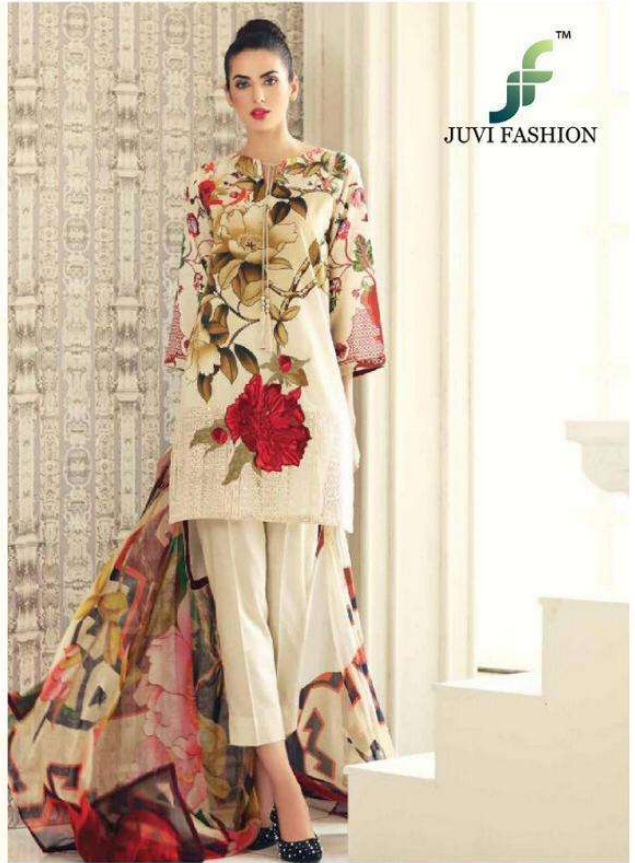

D.NO.20002

Firdous Gold - SUPER NX
PREMIUM LAWN COLLECTION

JUVI FASHION™

Firdous Gold - SUPER NX

D.NO.20001

luxé touch

Findous Gold - SUPER NX

Findous Gold - SUPER NX
PREMIUM LAWN COLLECTION

D.NO.20002

JUVI FASHION

Firdous Gold - SUPER NX

Firdous Gold - SUPER NX
PREMIUM LAWN COLLECTION

D.NO.20004

Firdous Gold - SUPER NX
PREMIUM LAWN COLLECTION

luxé touch

Firdous Gold - SUPER NX

D.No. 20005

subtle sophistication

Firdous Gold - SUPER NX
PREMIUM LAWN COLLECTION

Firdous Gold - SUPER NX D.NO.20006

TM

 JUVI FASHION

Findous Gold - SUPER NX

PREMIUM LAWN COLLECTION

JUVI FASHION

Firdous Gold - SUPER NX
PREMIUM LAWN COLLECTION

D.NO.	TOP	BOTTOM	DUPATTA
20001	COTTON SATIN PRINT (WITH HEAVY EMBROIDERY PATCH)	SEMI LAWN	SIFFON PRINTED
20002	COTTON SATIN PRINT (WITH HEAVY EMBROIDERY PATCH)	SEMI LAWN	NAJNEEN EMBROIDERY WORK
20004	COTTON SATIN PRINT (WITH HEAVY EMBROIDERY PATCH)	SEMI LAWN	NAJNEEN EMBROIDERY WORK
20005	COTTON SATIN PRINT (WITH HEAVY EMBROIDERY PATCH)	SEMI LAWN	SIFFON PRINTED
20006	COTTON SATIN PRINT (WITH HEAVY SELF EMBROIDERY WORK)	SEMI LAWN	NAJNEEN EMBROIDERY WORK