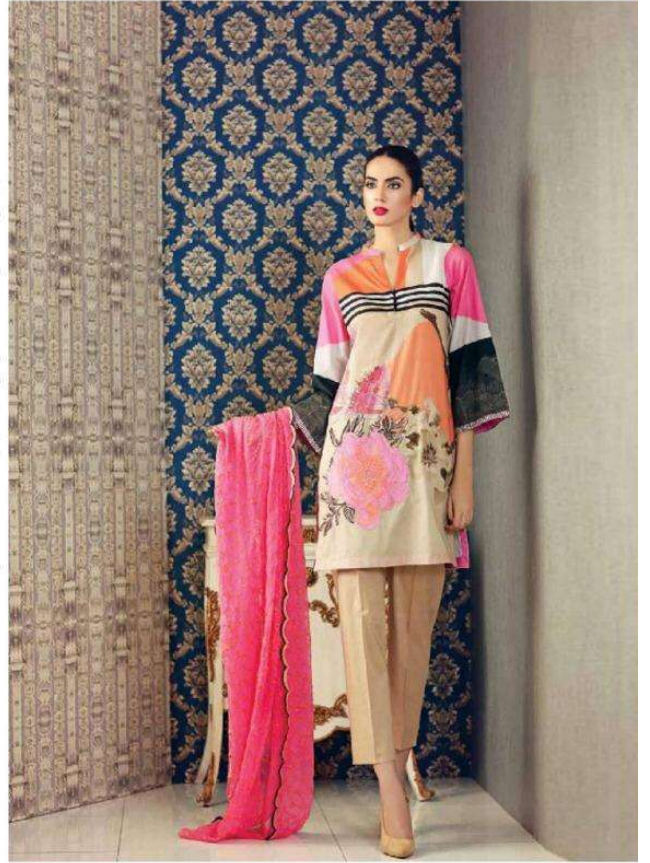

D.NO.20002

*Firdous Gold* - SUPER NX  
PREMIUM LAWN COLLECTION

  
JUVI FASHION™

*Firdous Gold* - SUPER NX

D.NO.20001

*luxé touch*

*Findous Gold* - SUPER NX

*Findous Gold* - SUPER NX  
PREMIUM LAWN COLLECTION

D.NO.20002

  
JUVI FASHION

*Firdous Gold* - SUPER NX

*Firdous Gold* - SUPER NX  
PREMIUM LAWN COLLECTION

D.NO.20004

*Firdous Gold* - SUPER NX  
PREMIUM LAWN COLLECTION

*luxé touch*

*Firdous Gold* - SUPER NX

D.No. 20005

*subtle sophistication*

*Firdous Gold* - SUPER NX  
PREMIUM LAWN COLLECTION

*Firdous Gold* - SUPER NX D.NO.20006

TM  
  
 JUVI FASHION

*Findous Gold* - SUPER NX

PREMIUM LAWN COLLECTION

JUVI FASHION

*Firdous Gold* - SUPER NX  
PREMIUM LAWN COLLECTION

D.NO.	TOP	BOTTOM	DUPATTA
20001	COTTON SATIN PRINT (WITH HEAVY EMBROIDERY PATCH)	SEMI LAWN	SIFFON PRINTED
20002	COTTON SATIN PRINT (WITH HEAVY EMBROIDERY PATCH)	SEMI LAWN	NAJNEEN EMBROIDERY WORK
20004	COTTON SATIN PRINT (WITH HEAVY EMBROIDERY PATCH)	SEMI LAWN	NAJNEEN EMBROIDERY WORK
20005	COTTON SATIN PRINT (WITH HEAVY EMBROIDERY PATCH)	SEMI LAWN	SIFFON PRINTED
20006	COTTON SATIN PRINT (WITH HEAVY SELF EMBROIDERY WORK)	SEMI LAWN	NAJNEEN EMBROIDERY WORK