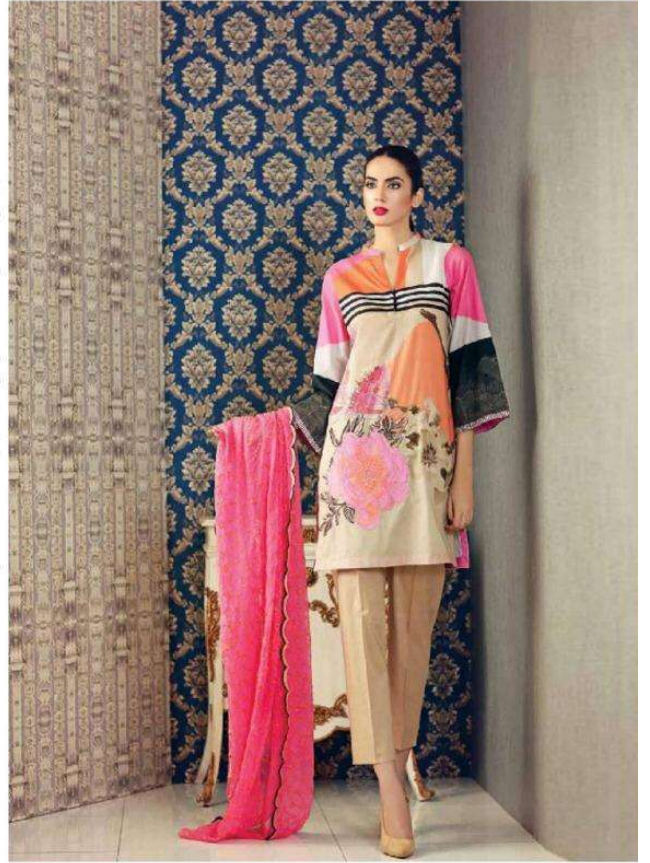

D.NO.20002

Firdous Gold - SUPER NX
PREMIUM LAWN COLLECTION

JUVI FASHION™

Firdous Gold - SUPER NX

D.NO.20001

luxé touch

Findous Gold - SUPER NX

Findous Gold - SUPER NX
PREMIUM LAWN COLLECTION

D.NO.20002

JUVI FASHION

Firdous Gold - SUPER NX

Firdous Gold - SUPER NX
PREMIUM LAWN COLLECTION

D.NO.20004

Firdous Gold - SUPER NX
PREMIUM LAWN COLLECTION

luxe touch

Firdous Gold - SUPER NX

D.No. 20005

subtle sophistication

Firdous Gold - SUPER NX
PREMIUM LAWN COLLECTION

Firdous Gold - SUPER NX D.NO.20006

TM

 JUVI FASHION

Findous Gold - SUPER NX

PREMIUM LAWN COLLECTION

JUVI FASHION

Firdous Gold - SUPER NX
PREMIUM LAWN COLLECTION

D.NO.	TOP	BOTTOM	DUPATTA
20001	COTTON SATIN PRINT (WITH HEAVY EMBROIDERY PATCH)	SEMI LAWN	SIFFON PRINTED
20002	COTTON SATIN PRINT (WITH HEAVY EMBROIDERY PATCH)	SEMI LAWN	NAJNEEN EMBROIDERY WORK
20004	COTTON SATIN PRINT (WITH HEAVY EMBROIDERY PATCH)	SEMI LAWN	NAJNEEN EMBROIDERY WORK
20005	COTTON SATIN PRINT (WITH HEAVY EMBROIDERY PATCH)	SEMI LAWN	SIFFON PRINTED
20006	COTTON SATIN PRINT (WITH HEAVY SELF EMBROIDERY WORK)	SEMI LAWN	NAJNEEN EMBROIDERY WORK