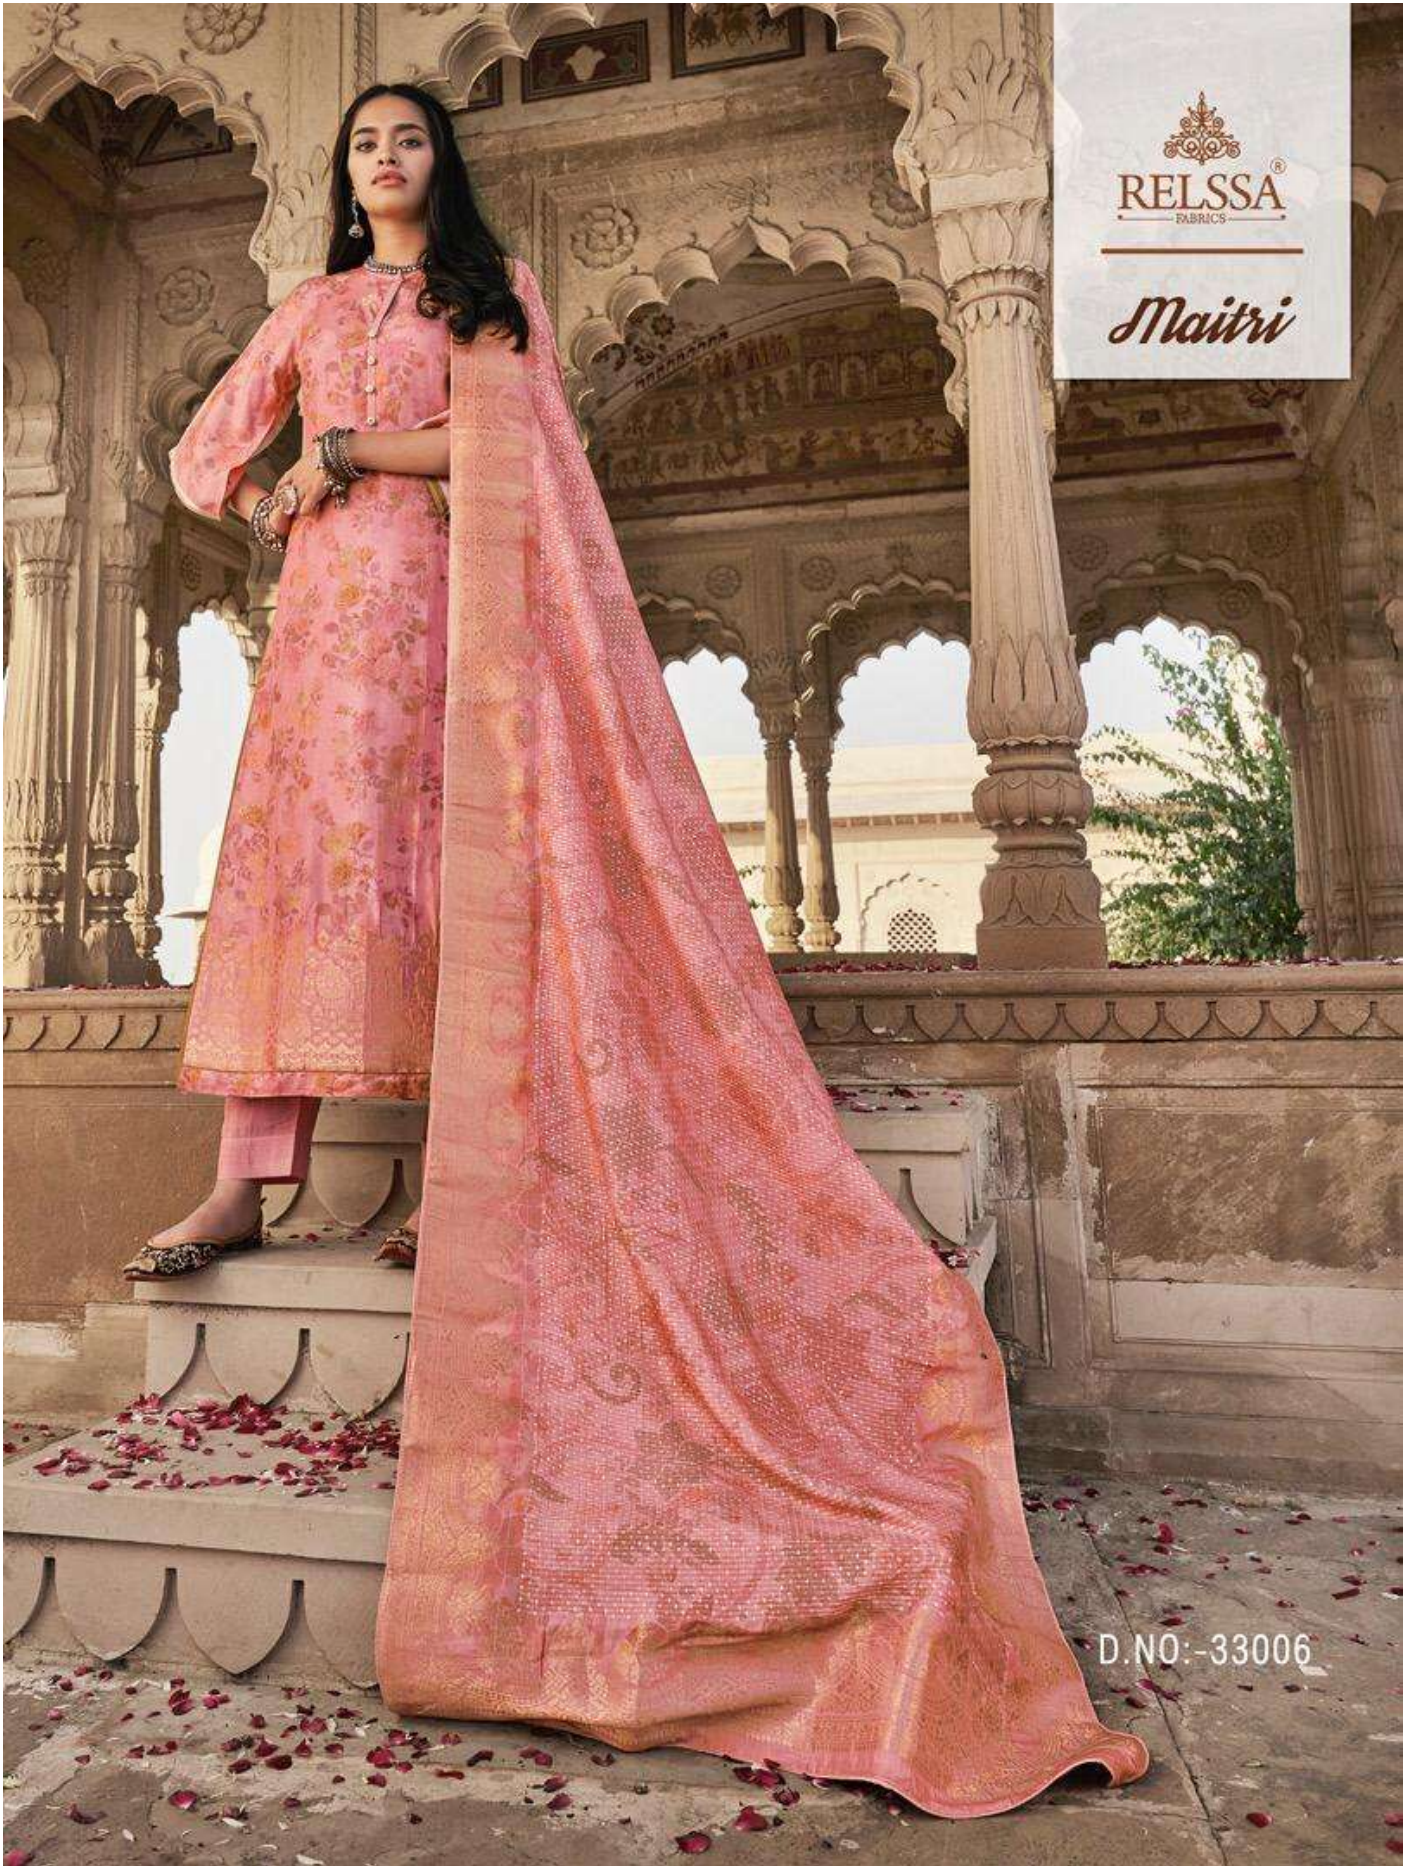

RELISSA
FABRICS

Maitri

D.NO:-33006