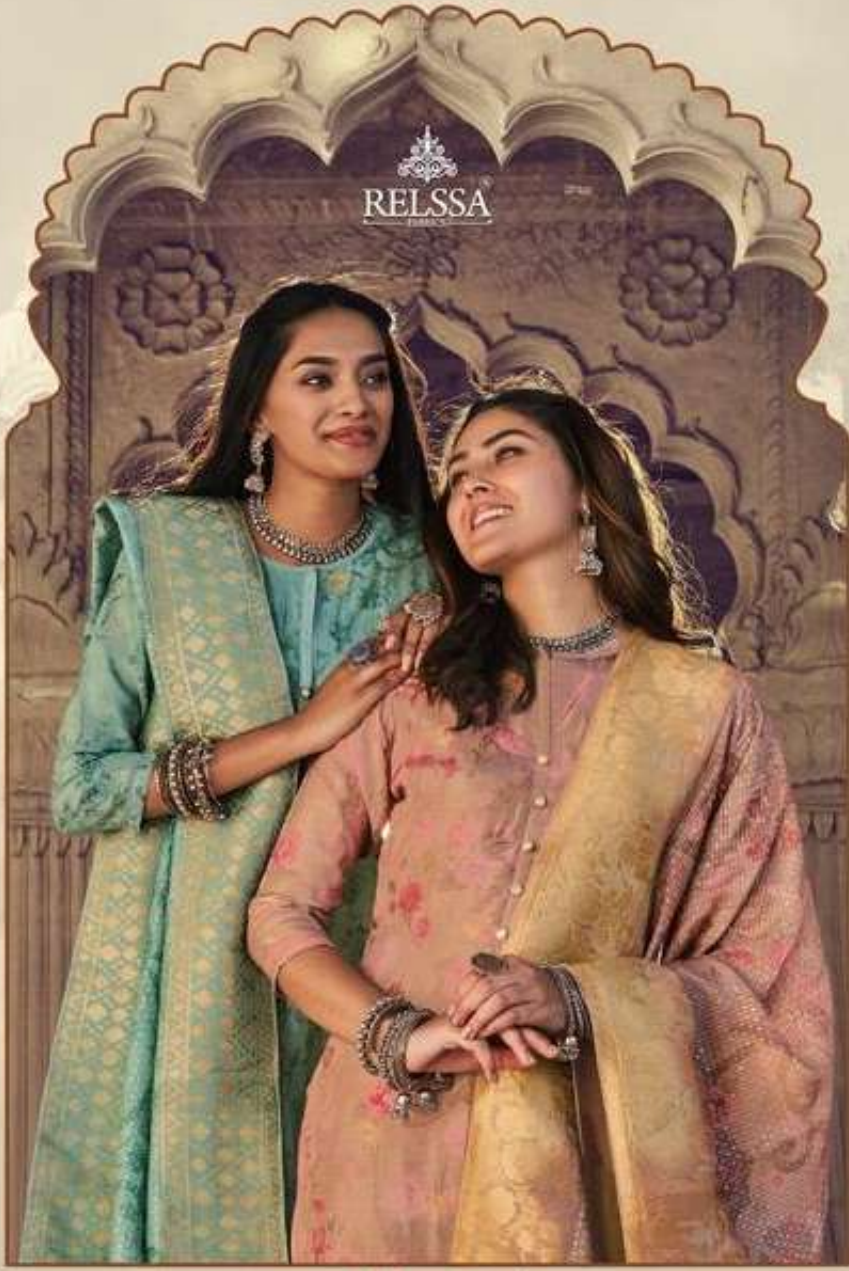

RELISSA

Maitri