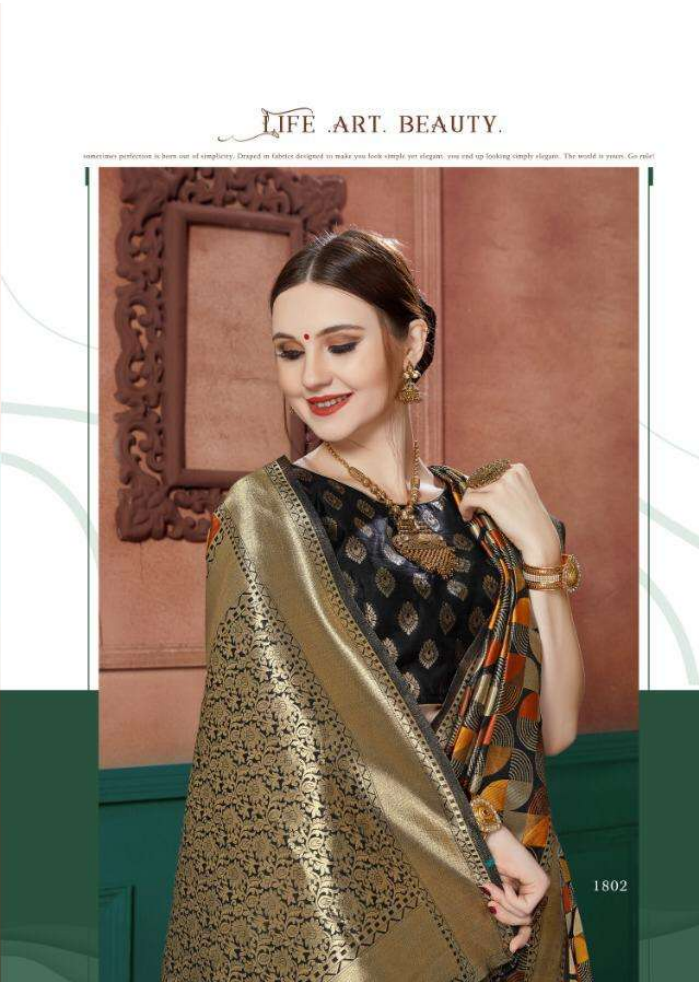

A woman with dark hair styled in an updo, wearing a green and gold floral saree with intricate embroidery. She is adorned with gold jewelry, including a headpiece, earrings, and rings. The background is a warm, brownish-gold color.

1801

VELLORA

D.No.1801

# THE HUES OF ETERNITY

Colourful bright and swath in splendor unmatched - these sarees do your charm justice like none other. Fill the world around you with brightness unbound.

1803

VELLORA

D.No.1803

VELLORA

1806

1807

 VELLORA

**VELLORA**

Vol- 8

| D NO. | FABRIC               | PRICE  |
|-------|----------------------|--------|
| 1801  | Banarasi Cotton Silk | 1495/- |
| 1802  | Banarasi Cotton Silk | 1495/- |
| 1803  | Banarasi Cotton Silk | 1495/- |
| 1804  | Banarasi Cotton Silk | 1495/- |
| 1805  | Banarasi Cotton Silk | 1495/- |
| 1806  | Banarasi Cotton Silk | 1495/- |
| 1807  | Banarasi Cotton Silk | 1495/- |