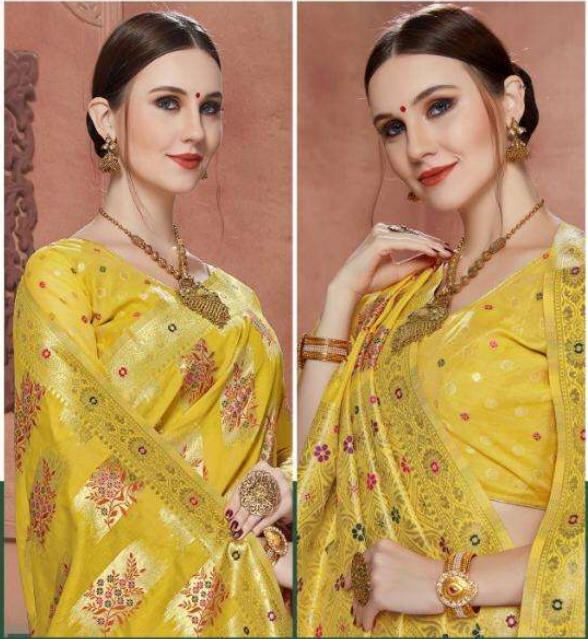

COLLECTION OF ELEGANCE

style unmatched, passion like never before. The many faces of poise... can now be yours. Choose from our attractive collection and mesmerize the world around you.

1801