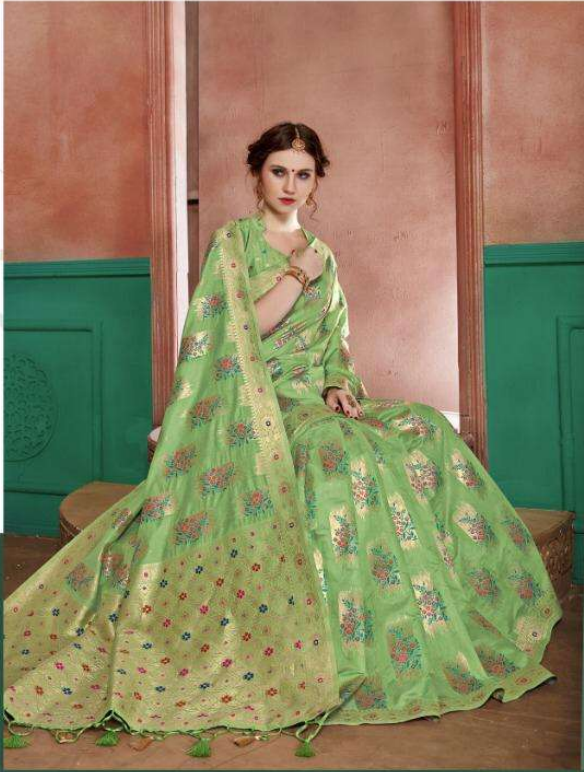

THE HUES OF ETERNITY