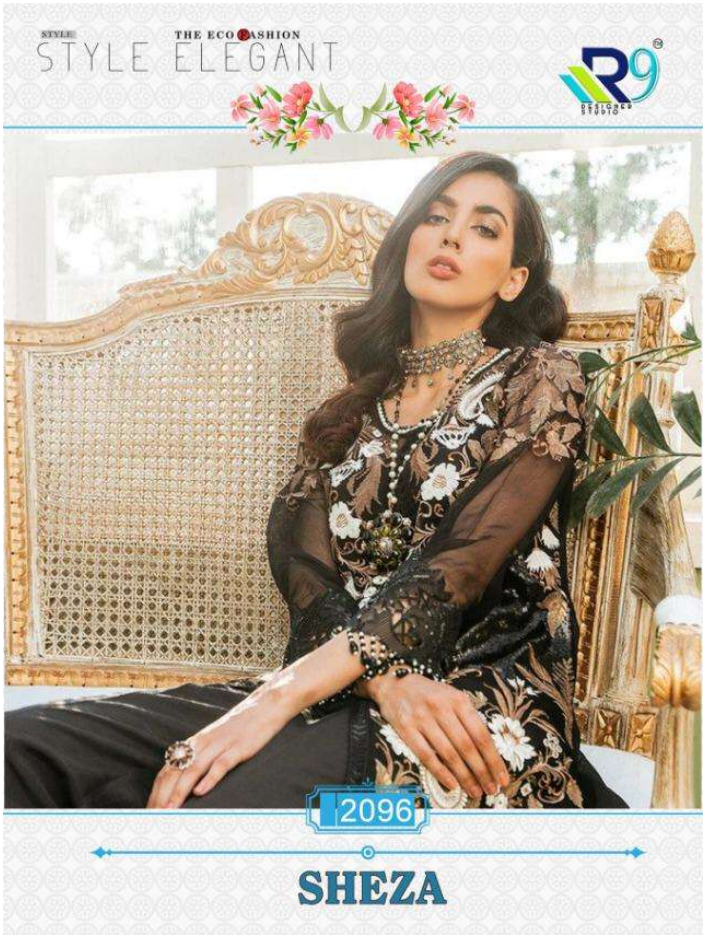

SHEZA

R9
ESTD 2004

THE CO FASHION
REVOLUTION
ELEGANT

2097

SHEZA

ATTITUDE

FASHIONABLE
ATTITUDE

2095

2096

2097

SHEZA

SHEZA

D.No.	Top	Inner	Bottom	Dupatta	Rate
2095	Net With Heavy Embroidery	Santoon	Santoon With Embroidery	Chiffon With Embroidery	1275/-
2096	Net With Heavy Embroidery	Santoon	Santoon With Embroidery	Net With Embroidery	1210/-
2097	Net With Heavy Embroidery	Santoon	Santoon	Net With Embroidery	1310/-