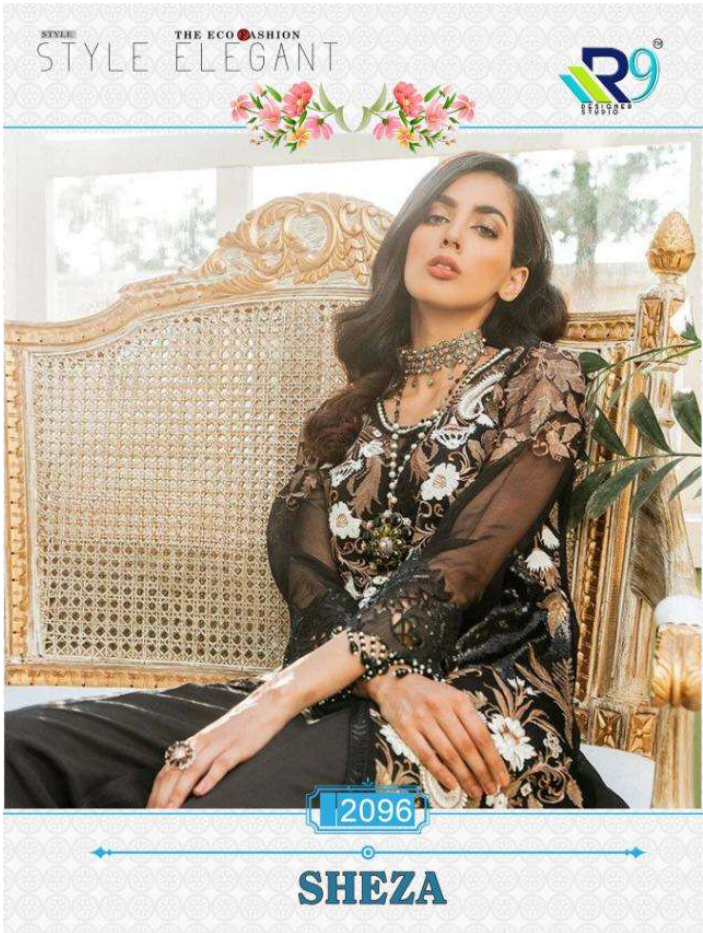

SHEZA

R9
ESTD 2004

THE CO FASHION
REVOLUTION
ELEGANT

2097

SHEZA

ATTITUDE

FASHIONABLE
ATTITUDE

2095

2096

2097

SHEZA

SHEZA

D.No.	Top	Inner	Bottom	Dupatta	Rate
2095	Net With Heavy Embroidery	Santoon	Santoon With Embroidery	Chiffon With Embroidery	1275/-
2096	Net With Heavy Embroidery	Santoon	Santoon With Embroidery	Net With Embroidery	1210/-
2097	Net With Heavy Embroidery	Santoon	Santoon	Net With Embroidery	1310/-