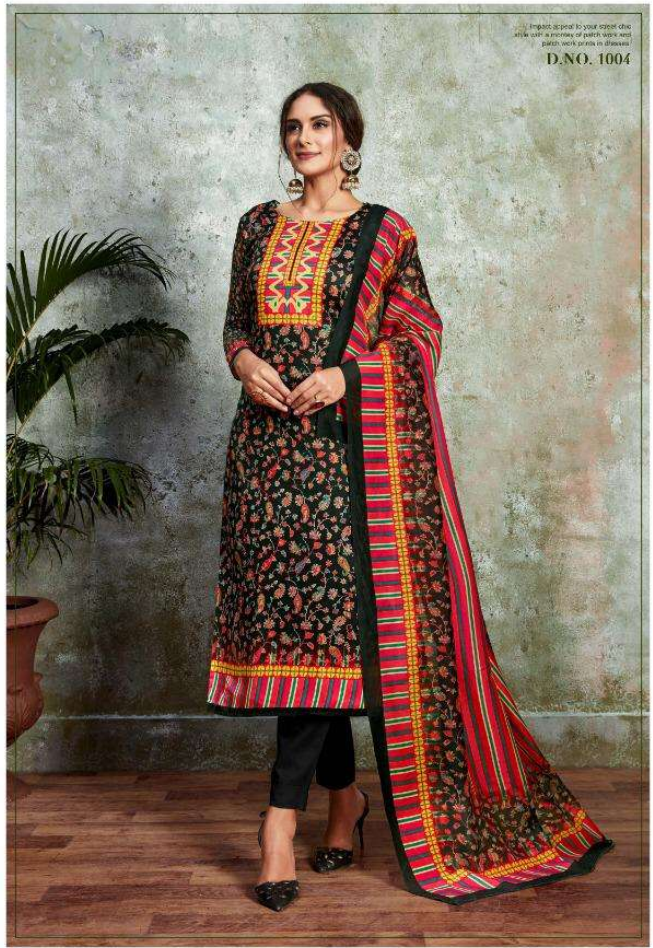

HILL QUEEN

Impact applied to your sheet of A4 size with a mixture of patch work and patch work prints in dresses.

D.NO. 1001

Inspired appeal to your street chic style with a monney of patch work and patch work prints in dresses.

D.NO. 1002

Product shown in your street chic style with a mixture of patch work and with work patch in details

D.NO. 1003

Inject appeal to your street chic style with a monky of patch work and patch work prints in dresses.

D.NO. 1005

Exact appeal to your street class
style with a variety of patch work and
with soft fabric in various
D.NO. 1006

Impact appeal to your street style with a montry of patch work and patch work prints in dresses.