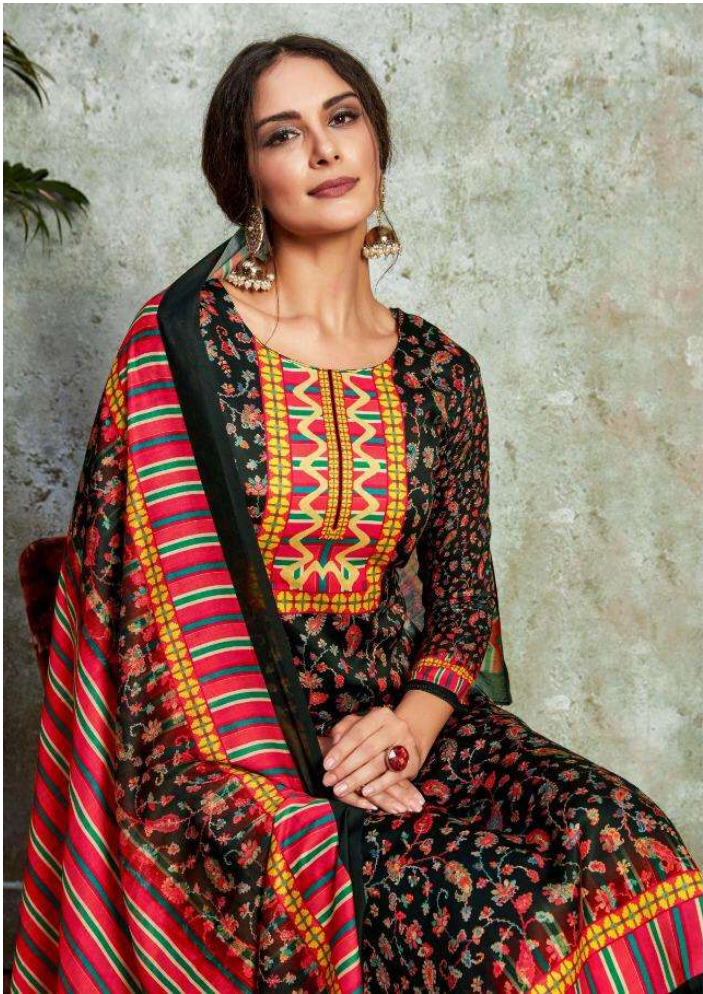

HILL QUEEN

Impact applied to your sheet of A4 size with a mixture of patch work and patch work prints in dresses.

D.NO. 1001

Inspired appeal to your street chic style with a monney of patch work and patch work prints in dresses.

D.NO. 1002

Product shown in your street chic style with a mixture of patch work and with work patch in details

D.NO. 1003

Inject appeal to your street chic style with a monky of patch work and patch work prints in dresses.

D.NO. 1005

Exact appeal to your street class
style with a variety of patch work and
with soft fabric in various
D.NO. 1006

Impact appeal to your street style with a montry of patch work and patch work prints in dresses.