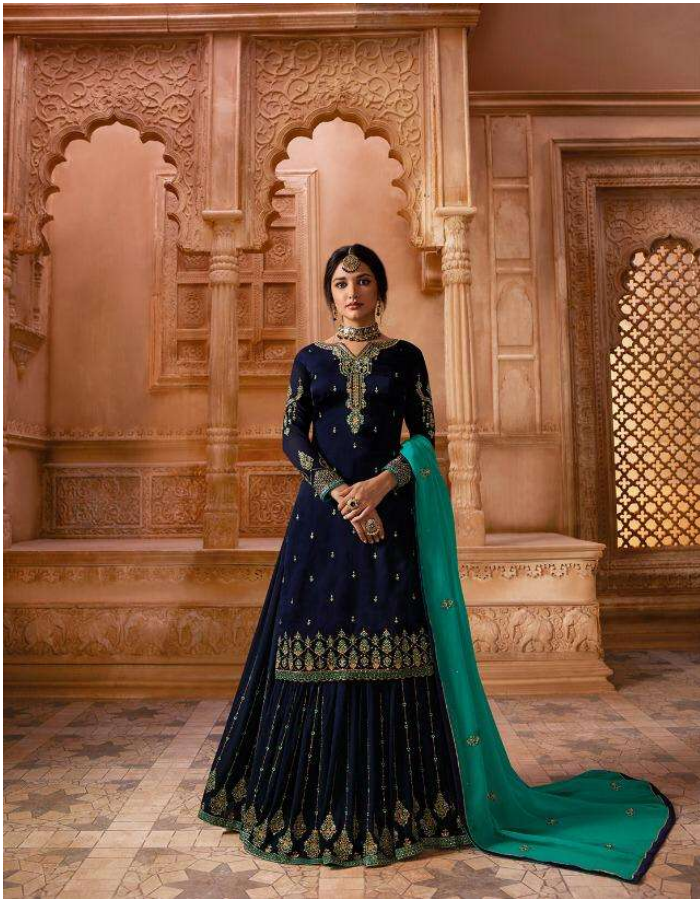

ARYA™
VOL - 2

Qainaat

NO
1203

The detailing of work, comfort feel of fabric and flawless finishing effortlessly endows you a look that is certainly an epitome of grace!

1201

1202

1207

1208

1203

1204

1205

1206

ARYA
VOL - 2

D. No.	TOP	SHARARA+BOTTOM	DUPATTA
1201	SATIN GORGETTE	GORGETTE + DOOL SATOON	GORGETTE
1202	SATIN GORGETTE	GORGETTE + DOOL SATOON	GORGETTE
1203	SATIN GORGETTE	GORGETTE + DOOL SATOON	GORGETTE
1204	SATIN GORGETTE	GORGETTE + DOOL SATOON	GORGETTE
1205	SATIN GORGETTE	GORGETTE + DOOL SATOON	GORGETTE
1206	SATIN GORGETTE	GORGETTE + DOOL SATOON	GORGETTE
1207	SATIN GORGETTE	GORGETTE + DOOL SATOON	GORGETTE
1208	SATIN GORGETTE	GORGETTE + DOOL SATOON	GORGETTE