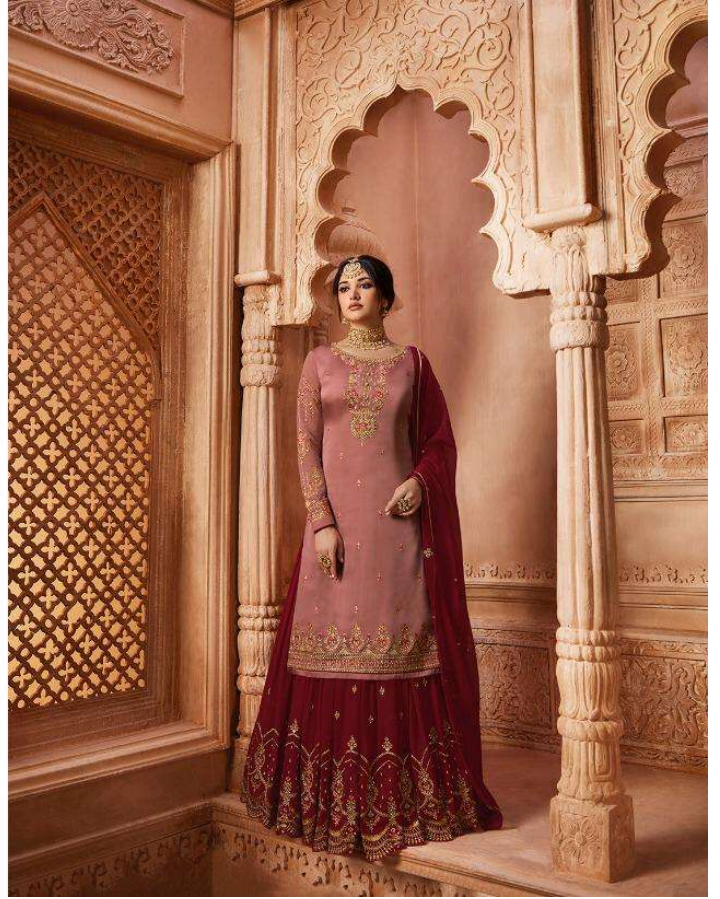

ARYA™  
VOL - 2

*Qainaat*

NO  
1203

The detailing of work, comfort feel of fabric and flawless finishing effortlessly endows you a look that is certainly an epitome of grace!

1201

1202

1207

1208

1203

1204

1205

1206

ARYA  
VOL - 2

D. No.	TOP	SHARARA+BOTTOM	DUPATTA
1201	SATIN GORGETTE	GORGETTE + DOOL SATOON	GORGETTE
1202	SATIN GORGETTE	GORGETTE + DOOL SATOON	GORGETTE
1203	SATIN GORGETTE	GORGETTE + DOOL SATOON	GORGETTE
1204	SATIN GORGETTE	GORGETTE + DOOL SATOON	GORGETTE
1205	SATIN GORGETTE	GORGETTE + DOOL SATOON	GORGETTE
1206	SATIN GORGETTE	GORGETTE + DOOL SATOON	GORGETTE
1207	SATIN GORGETTE	GORGETTE + DOOL SATOON	GORGETTE
1208	SATIN GORGETTE	GORGETTE + DOOL SATOON	GORGETTE

D. No.	TOP	SHARARA+BOTTOM	DUPATTA
1201	SATIN GORGETTE	GORGETTE + DOOL SATOON	GORGETTE
1202	SATIN GORGETTE	GORGETTE + DOOL SATOON	GORGETTE
1203	SATIN GORGETTE	GORGETTE + DOOL SATOON	GORGETTE
1204	SATIN GORGETTE	GORGETTE + DOOL SATOON	GORGETTE
1205	SATIN GORGETTE	GORGETTE + DOOL SATOON	GORGETTE
1206	SATIN GORGETTE	GORGETTE + DOOL SATOON	GORGETTE
1207	SATIN GORGETTE	GORGETTE + DOOL SATOON	GORGETTE
1208	SATIN GORGETTE	GORGETTE + DOOL SATOON	GORGETTE