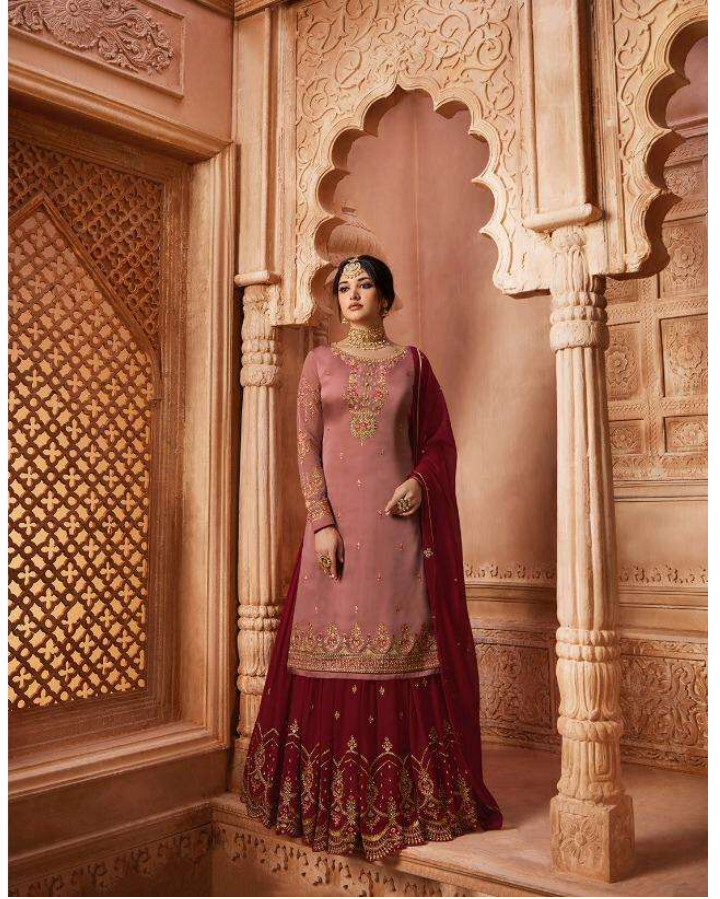

ARYA™
VOL - 2

Qainaat

NO
1203

The detailing of work, comfort feel of fabric and flawless finishing effortlessly endows you a look that is certainly an epitome of grace!

1201

1202

1207

1208

1203

1204

1205

1206

ARYA
VOL - 2

D. No.	TOP	SHARARA+BOTTOM	DUPATTA
1201	SATIN GORGETTE	GORGETTE + DOOL SATOON	GORGETTE
1202	SATIN GORGETTE	GORGETTE + DOOL SATOON	GORGETTE
1203	SATIN GORGETTE	GORGETTE + DOOL SATOON	GORGETTE
1204	SATIN GORGETTE	GORGETTE + DOOL SATOON	GORGETTE
1205	SATIN GORGETTE	GORGETTE + DOOL SATOON	GORGETTE
1206	SATIN GORGETTE	GORGETTE + DOOL SATOON	GORGETTE
1207	SATIN GORGETTE	GORGETTE + DOOL SATOON	GORGETTE
1208	SATIN GORGETTE	GORGETTE + DOOL SATOON	GORGETTE

D. No.	TOP	SHARARA+BOTTOM	DUPATTA
1201	SATIN GORGETTE	GORGETTE + DOOL SATOON	GORGETTE
1202	SATIN GORGETTE	GORGETTE + DOOL SATOON	GORGETTE
1203	SATIN GORGETTE	GORGETTE + DOOL SATOON	GORGETTE
1204	SATIN GORGETTE	GORGETTE + DOOL SATOON	GORGETTE
1205	SATIN GORGETTE	GORGETTE + DOOL SATOON	GORGETTE
1206	SATIN GORGETTE	GORGETTE + DOOL SATOON	GORGETTE
1207	SATIN GORGETTE	GORGETTE + DOOL SATOON	GORGETTE
1208	SATIN GORGETTE	GORGETTE + DOOL SATOON	GORGETTE