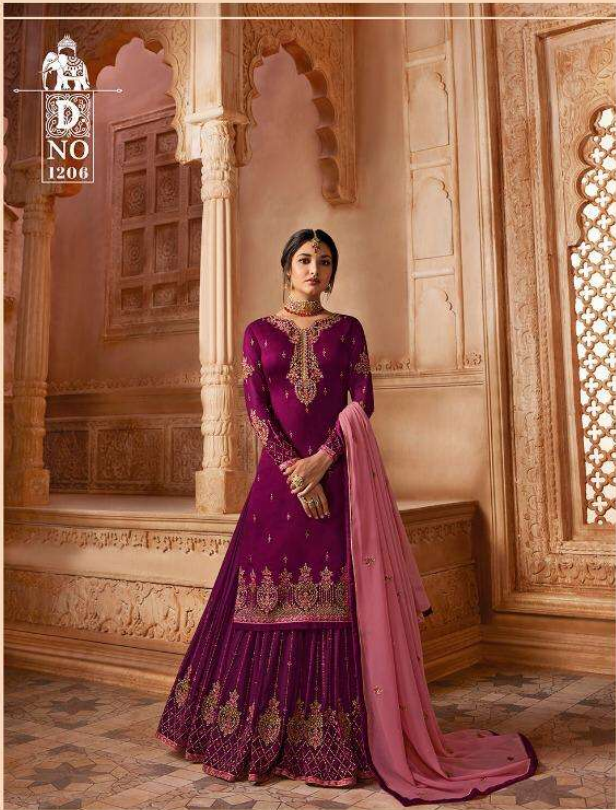

ARYA™  
VOL - 2

*Qainaat*

NO  
1203

The detailing of work, comfort feel of fabric and flawless finishing effortlessly endows you a look that is certainly an epitome of grace!

1201

1202

1207

1208

1203

1204

1205

1206

ARYA  
VOL - 2

D. No.	TOP	SHARARA+BOTTOM	DUPATTA
1201	SATIN GORGETTE	GORGETTE + DOOL SATOON	GORGETTE
1202	SATIN GORGETTE	GORGETTE + DOOL SATOON	GORGETTE
1203	SATIN GORGETTE	GORGETTE + DOOL SATOON	GORGETTE
1204	SATIN GORGETTE	GORGETTE + DOOL SATOON	GORGETTE
1205	SATIN GORGETTE	GORGETTE + DOOL SATOON	GORGETTE
1206	SATIN GORGETTE	GORGETTE + DOOL SATOON	GORGETTE
1207	SATIN GORGETTE	GORGETTE + DOOL SATOON	GORGETTE
1208	SATIN GORGETTE	GORGETTE + DOOL SATOON	GORGETTE

D. No.	TOP	SHARARA+BOTTOM	DUPATTA
1201	SATIN GORGETTE	GORGETTE + DOOL SATOON	GORGETTE
1202	SATIN GORGETTE	GORGETTE + DOOL SATOON	GORGETTE
1203	SATIN GORGETTE	GORGETTE + DOOL SATOON	GORGETTE
1204	SATIN GORGETTE	GORGETTE + DOOL SATOON	GORGETTE
1205	SATIN GORGETTE	GORGETTE + DOOL SATOON	GORGETTE
1206	SATIN GORGETTE	GORGETTE + DOOL SATOON	GORGETTE
1207	SATIN GORGETTE	GORGETTE + DOOL SATOON	GORGETTE
1208	SATIN GORGETTE	GORGETTE + DOOL SATOON	GORGETTE