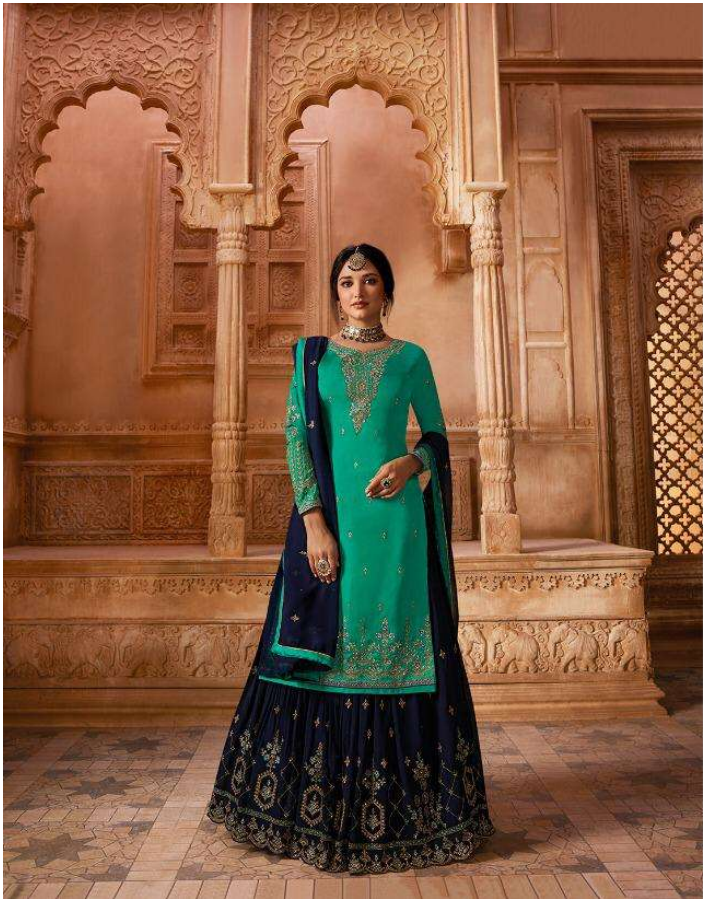

ARYA™
VOL - 2

Qainaat

NO
1203

The detailing of work, comfort feel of fabric and flawless finishing effortlessly endows you a look that is certainly an epitome of grace!

1201

1202

1207

1208

1203

1204

1205

1206

ARYA
VOL - 2

D. No.	TOP	SHARARA+BOTTOM	DUPATTA
1201	SATIN GORGETTE	GORGETTE + DOOL SATOON	GORGETTE
1202	SATIN GORGETTE	GORGETTE + DOOL SATOON	GORGETTE
1203	SATIN GORGETTE	GORGETTE + DOOL SATOON	GORGETTE
1204	SATIN GORGETTE	GORGETTE + DOOL SATOON	GORGETTE
1205	SATIN GORGETTE	GORGETTE + DOOL SATOON	GORGETTE
1206	SATIN GORGETTE	GORGETTE + DOOL SATOON	GORGETTE
1207	SATIN GORGETTE	GORGETTE + DOOL SATOON	GORGETTE
1208	SATIN GORGETTE	GORGETTE + DOOL SATOON	GORGETTE

D. No.	TOP	SHARARA+BOTTOM	DUPATTA
1201	SATIN GORGETTE	GORGETTE + DOOL SATOON	GORGETTE
1202	SATIN GORGETTE	GORGETTE + DOOL SATOON	GORGETTE
1203	SATIN GORGETTE	GORGETTE + DOOL SATOON	GORGETTE
1204	SATIN GORGETTE	GORGETTE + DOOL SATOON	GORGETTE
1205	SATIN GORGETTE	GORGETTE + DOOL SATOON	GORGETTE
1206	SATIN GORGETTE	GORGETTE + DOOL SATOON	GORGETTE
1207	SATIN GORGETTE	GORGETTE + DOOL SATOON	GORGETTE
1208	SATIN GORGETTE	GORGETTE + DOOL SATOON	GORGETTE