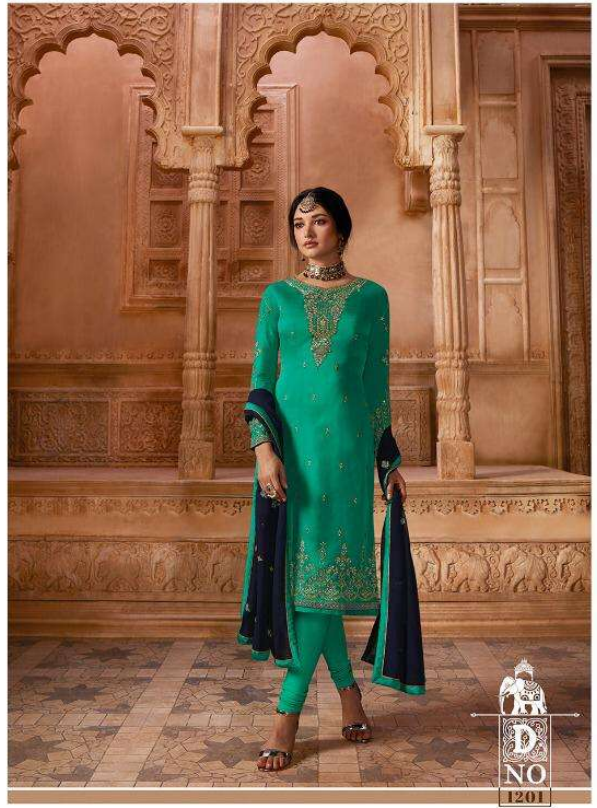

ARYA™
VOL - 2

Qainaat

NO
1203

The detailing of work, comfort feel of fabric and flawless finishing effortlessly endows you a look that is certainly an epitome of grace!

1201

1202

1207

1208

1203

1204

1205

1206

ARYA
VOL - 2

D. No.	TOP	SHARARA+BOTTOM	DUPATTA
1201	SATIN GORGETTE	GORGETTE + DOOL SATOON	GORGETTE
1202	SATIN GORGETTE	GORGETTE + DOOL SATOON	GORGETTE
1203	SATIN GORGETTE	GORGETTE + DOOL SATOON	GORGETTE
1204	SATIN GORGETTE	GORGETTE + DOOL SATOON	GORGETTE
1205	SATIN GORGETTE	GORGETTE + DOOL SATOON	GORGETTE
1206	SATIN GORGETTE	GORGETTE + DOOL SATOON	GORGETTE
1207	SATIN GORGETTE	GORGETTE + DOOL SATOON	GORGETTE
1208	SATIN GORGETTE	GORGETTE + DOOL SATOON	GORGETTE

D. No.	TOP	SHARARA+BOTTOM	DUPATTA
1201	SATIN GORGETTE	GORGETTE + DOOL SATOON	GORGETTE
1202	SATIN GORGETTE	GORGETTE + DOOL SATOON	GORGETTE
1203	SATIN GORGETTE	GORGETTE + DOOL SATOON	GORGETTE
1204	SATIN GORGETTE	GORGETTE + DOOL SATOON	GORGETTE
1205	SATIN GORGETTE	GORGETTE + DOOL SATOON	GORGETTE
1206	SATIN GORGETTE	GORGETTE + DOOL SATOON	GORGETTE
1207	SATIN GORGETTE	GORGETTE + DOOL SATOON	GORGETTE
1208	SATIN GORGETTE	GORGETTE + DOOL SATOON	GORGETTE