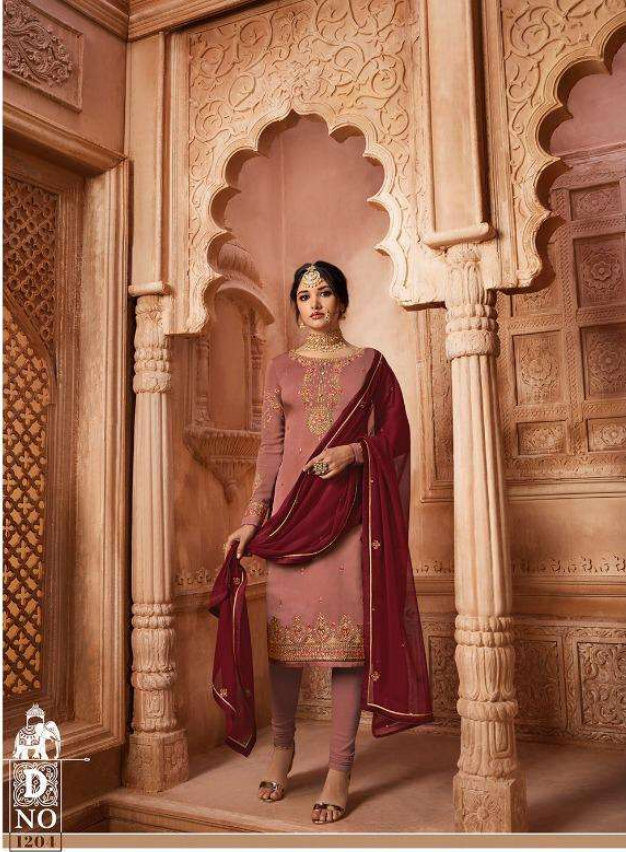

ARYA™
VOL - 2

Qainaat

NO
1203

The detailing of work, comfort feel of fabric and flawless finishing effortlessly endows you a look that is certainly an epitome of grace!

1201

1202

1207

1208

1203

1204

1205

1206

ARYA
VOL - 2

D. No.	TOP	SHARARA+BOTTOM	DUPATTA
1201	SATIN GORGETTE	GORGETTE + DOOL SATOON	GORGETTE
1202	SATIN GORGETTE	GORGETTE + DOOL SATOON	GORGETTE
1203	SATIN GORGETTE	GORGETTE + DOOL SATOON	GORGETTE
1204	SATIN GORGETTE	GORGETTE + DOOL SATOON	GORGETTE
1205	SATIN GORGETTE	GORGETTE + DOOL SATOON	GORGETTE
1206	SATIN GORGETTE	GORGETTE + DOOL SATOON	GORGETTE
1207	SATIN GORGETTE	GORGETTE + DOOL SATOON	GORGETTE
1208	SATIN GORGETTE	GORGETTE + DOOL SATOON	GORGETTE

D. No.	TOP	SHARARA+BOTTOM	DUPATTA
1201	SATIN GORGETTE	GORGETTE + DOOL SATOON	GORGETTE
1202	SATIN GORGETTE	GORGETTE + DOOL SATOON	GORGETTE
1203	SATIN GORGETTE	GORGETTE + DOOL SATOON	GORGETTE
1204	SATIN GORGETTE	GORGETTE + DOOL SATOON	GORGETTE
1205	SATIN GORGETTE	GORGETTE + DOOL SATOON	GORGETTE
1206	SATIN GORGETTE	GORGETTE + DOOL SATOON	GORGETTE
1207	SATIN GORGETTE	GORGETTE + DOOL SATOON	GORGETTE
1208	SATIN GORGETTE	GORGETTE + DOOL SATOON	GORGETTE