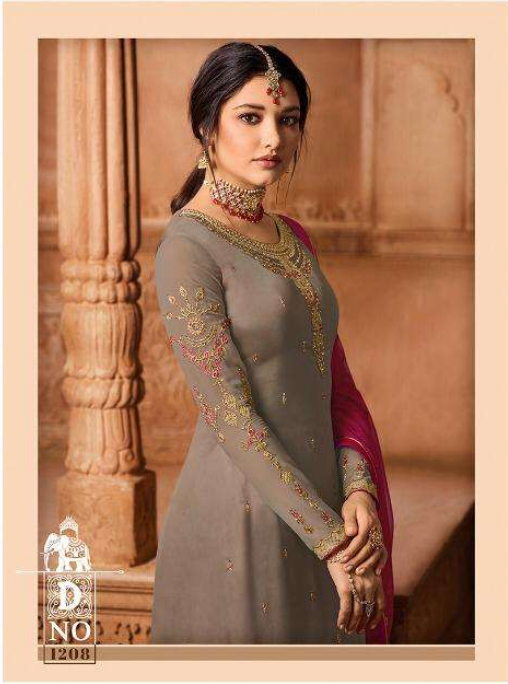

ARYA™
VOL - 2

Qainaat

NO
1203

The detailing of work, comfort feel of fabric and flawless finishing effortlessly endows you a look that is certainly an epitome of grace!

1201

1202

1207

1208

1203

1204

1205

1206

ARYA
VOL - 2

D. No.	TOP	SHARARA+BOTTOM	DUPATTA
1201	SATIN GORGETTE	GORGETTE + DOOL SATOON	GORGETTE
1202	SATIN GORGETTE	GORGETTE + DOOL SATOON	GORGETTE
1203	SATIN GORGETTE	GORGETTE + DOOL SATOON	GORGETTE
1204	SATIN GORGETTE	GORGETTE + DOOL SATOON	GORGETTE
1205	SATIN GORGETTE	GORGETTE + DOOL SATOON	GORGETTE
1206	SATIN GORGETTE	GORGETTE + DOOL SATOON	GORGETTE
1207	SATIN GORGETTE	GORGETTE + DOOL SATOON	GORGETTE
1208	SATIN GORGETTE	GORGETTE + DOOL SATOON	GORGETTE