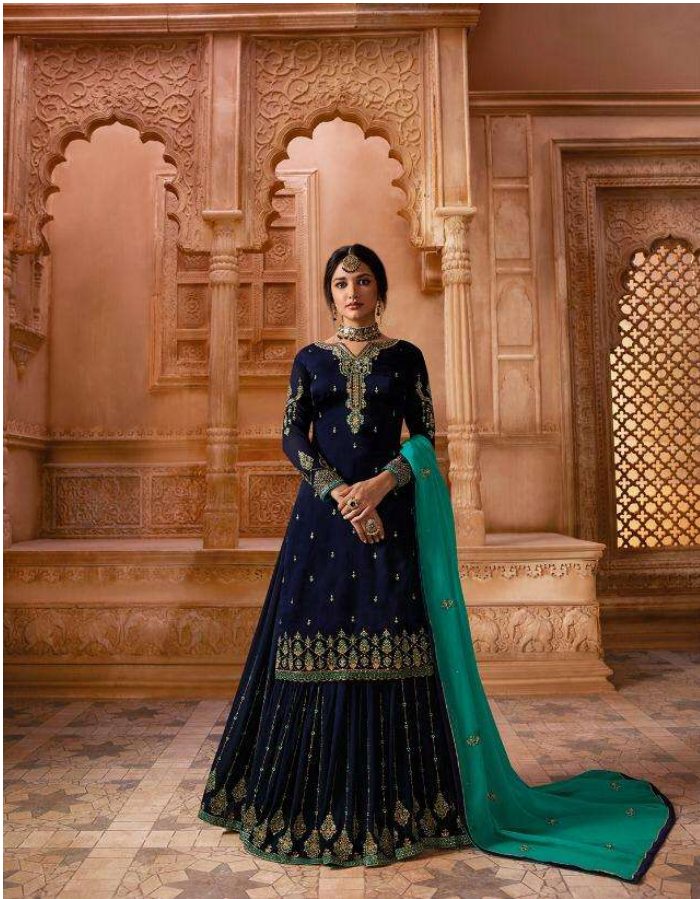

ARYA™  
VOL - 2

*Qainaat*

NO  
1203

The detailing of work, comfort feel of fabric and flawless finishing effortlessly endows you a look that is certainly an epitome of grace!

1201

1202

1207

1208

1203

1204

1205

1206

ARYA  
VOL - 2

D. No.	TOP	SHARARA+BOTTOM	DUPATTA
1201	SATIN GORGETTE	GORGETTE + DOOL SATOON	GORGETTE
1202	SATIN GORGETTE	GORGETTE + DOOL SATOON	GORGETTE
1203	SATIN GORGETTE	GORGETTE + DOOL SATOON	GORGETTE
1204	SATIN GORGETTE	GORGETTE + DOOL SATOON	GORGETTE
1205	SATIN GORGETTE	GORGETTE + DOOL SATOON	GORGETTE
1206	SATIN GORGETTE	GORGETTE + DOOL SATOON	GORGETTE
1207	SATIN GORGETTE	GORGETTE + DOOL SATOON	GORGETTE
1208	SATIN GORGETTE	GORGETTE + DOOL SATOON	GORGETTE