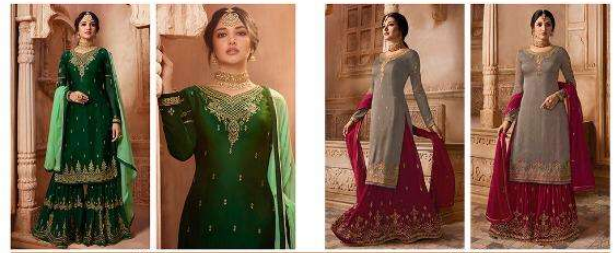

ARYA™  
VOL - 2

*Qainaat*

NO  
1203

The detailing of work, comfort feel of fabric and flawless finishing effortlessly endows you a look that is certainly an epitome of grace!

1201

1202

1207

1208

1203

1204

1205

1206

ARYA  
VOL - 2

D. No.	TOP	SHARARA+BOTTOM	DUPATTA
1201	SATIN GORGETTE	GORGETTE + DOOL SATOON	GORGETTE
1202	SATIN GORGETTE	GORGETTE + DOOL SATOON	GORGETTE
1203	SATIN GORGETTE	GORGETTE + DOOL SATOON	GORGETTE
1204	SATIN GORGETTE	GORGETTE + DOOL SATOON	GORGETTE
1205	SATIN GORGETTE	GORGETTE + DOOL SATOON	GORGETTE
1206	SATIN GORGETTE	GORGETTE + DOOL SATOON	GORGETTE
1207	SATIN GORGETTE	GORGETTE + DOOL SATOON	GORGETTE
1208	SATIN GORGETTE	GORGETTE + DOOL SATOON	GORGETTE

D. No.	TOP	SHARARA+BOTTOM	DUPATTA
1201	SATIN GORGETTE	GORGETTE + DOOL SATOON	GORGETTE
1202	SATIN GORGETTE	GORGETTE + DOOL SATOON	GORGETTE
1203	SATIN GORGETTE	GORGETTE + DOOL SATOON	GORGETTE
1204	SATIN GORGETTE	GORGETTE + DOOL SATOON	GORGETTE
1205	SATIN GORGETTE	GORGETTE + DOOL SATOON	GORGETTE
1206	SATIN GORGETTE	GORGETTE + DOOL SATOON	GORGETTE
1207	SATIN GORGETTE	GORGETTE + DOOL SATOON	GORGETTE
1208	SATIN GORGETTE	GORGETTE + DOOL SATOON	GORGETTE