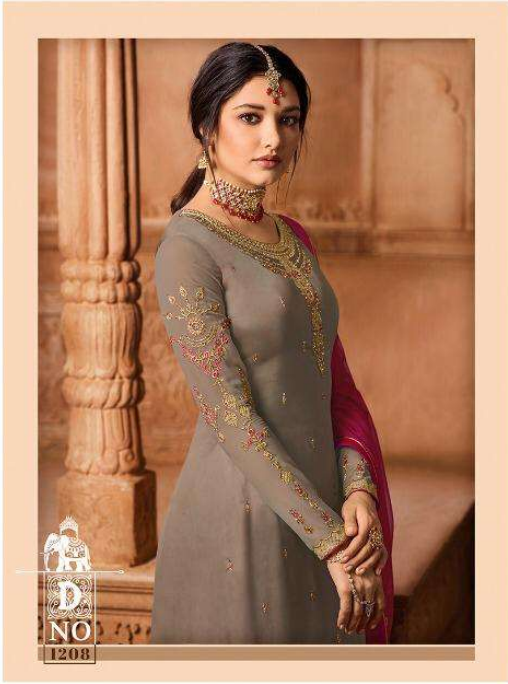

ARYA™  
VOL - 2

*Qainaat*

NO  
1203

The detailing of work, comfort feel of fabric and flawless finishing effortlessly endows you a look that is certainly an epitome of grace!

1201

1202

1207

1208

1203

1204

1205

1206

ARYA  
VOL - 2

D. No.	TOP	SHARARA+BOTTOM	DUPATTA
1201	SATIN GORGETTE	GORGETTE + DOOL SATOON	GORGETTE
1202	SATIN GORGETTE	GORGETTE + DOOL SATOON	GORGETTE
1203	SATIN GORGETTE	GORGETTE + DOOL SATOON	GORGETTE
1204	SATIN GORGETTE	GORGETTE + DOOL SATOON	GORGETTE
1205	SATIN GORGETTE	GORGETTE + DOOL SATOON	GORGETTE
1206	SATIN GORGETTE	GORGETTE + DOOL SATOON	GORGETTE
1207	SATIN GORGETTE	GORGETTE + DOOL SATOON	GORGETTE
1208	SATIN GORGETTE	GORGETTE + DOOL SATOON	GORGETTE