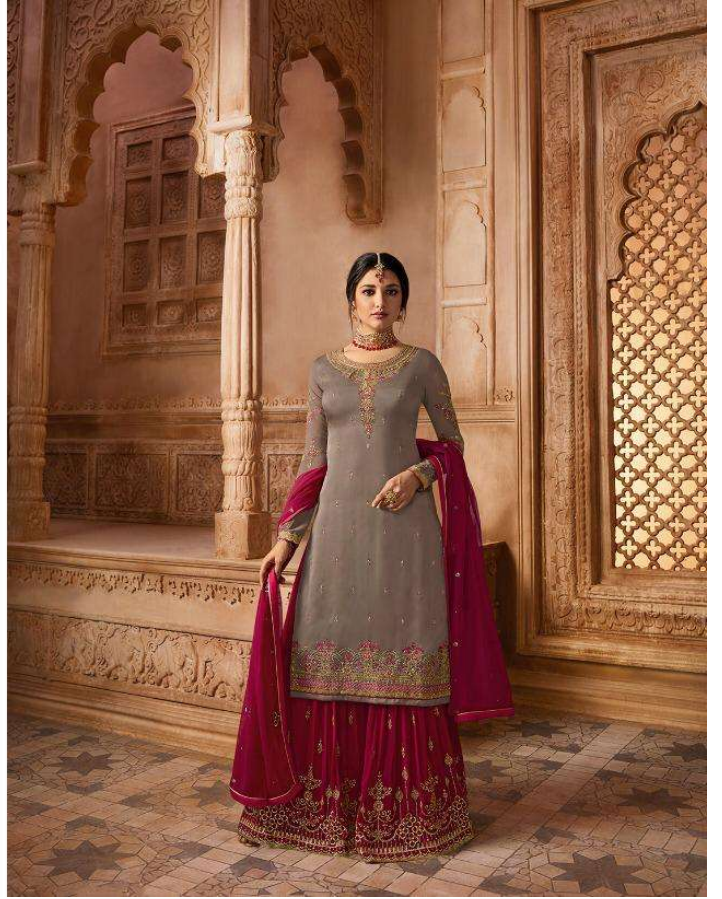

ARYA™  
VOL - 2

*Qainaat*

NO  
1203

The detailing of work, comfort feel of fabric and flawless finishing effortlessly endows you a look that is certainly an epitome of grace!

1201

1202

1207

1208

1203

1204

1205

1206

ARYA  
VOL - 2

D. No.	TOP	SHARARA+BOTTOM	DUPATTA
1201	SATIN GORGETTE	GORGETTE + DOOL SATOON	GORGETTE
1202	SATIN GORGETTE	GORGETTE + DOOL SATOON	GORGETTE
1203	SATIN GORGETTE	GORGETTE + DOOL SATOON	GORGETTE
1204	SATIN GORGETTE	GORGETTE + DOOL SATOON	GORGETTE
1205	SATIN GORGETTE	GORGETTE + DOOL SATOON	GORGETTE
1206	SATIN GORGETTE	GORGETTE + DOOL SATOON	GORGETTE
1207	SATIN GORGETTE	GORGETTE + DOOL SATOON	GORGETTE
1208	SATIN GORGETTE	GORGETTE + DOOL SATOON	GORGETTE