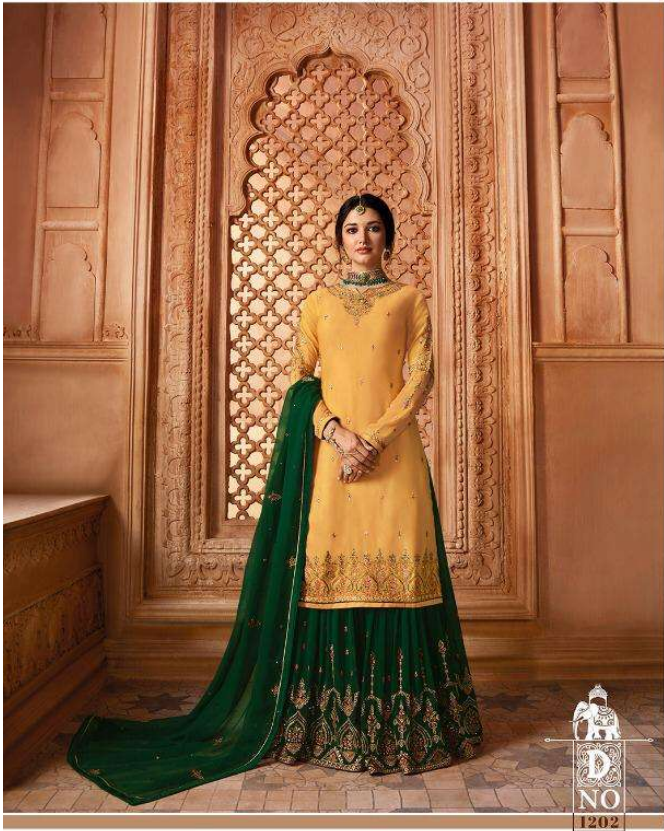

ARYA™
VOL - 2

Qainaat

NO
1203

The detailing of work, comfort feel of fabric and flawless finishing effortlessly endows you a look that is certainly an epitome of grace!

1201

1202

1207

1208

1203

1204

1205

1206

ARYA
VOL - 2

D. No.	TOP	SHARARA+BOTTOM	DUPATTA
1201	SATIN GORGETTE	GORGETTE + DOOL SATOON	GORGETTE
1202	SATIN GORGETTE	GORGETTE + DOOL SATOON	GORGETTE
1203	SATIN GORGETTE	GORGETTE + DOOL SATOON	GORGETTE
1204	SATIN GORGETTE	GORGETTE + DOOL SATOON	GORGETTE
1205	SATIN GORGETTE	GORGETTE + DOOL SATOON	GORGETTE
1206	SATIN GORGETTE	GORGETTE + DOOL SATOON	GORGETTE
1207	SATIN GORGETTE	GORGETTE + DOOL SATOON	GORGETTE
1208	SATIN GORGETTE	GORGETTE + DOOL SATOON	GORGETTE

D. No.	TOP	SHARARA+BOTTOM	DUPATTA
1201	SATIN GORGETTE	GORGETTE + DOOL SATOON	GORGETTE
1202	SATIN GORGETTE	GORGETTE + DOOL SATOON	GORGETTE
1203	SATIN GORGETTE	GORGETTE + DOOL SATOON	GORGETTE
1204	SATIN GORGETTE	GORGETTE + DOOL SATOON	GORGETTE
1205	SATIN GORGETTE	GORGETTE + DOOL SATOON	GORGETTE
1206	SATIN GORGETTE	GORGETTE + DOOL SATOON	GORGETTE
1207	SATIN GORGETTE	GORGETTE + DOOL SATOON	GORGETTE
1208	SATIN GORGETTE	GORGETTE + DOOL SATOON	GORGETTE