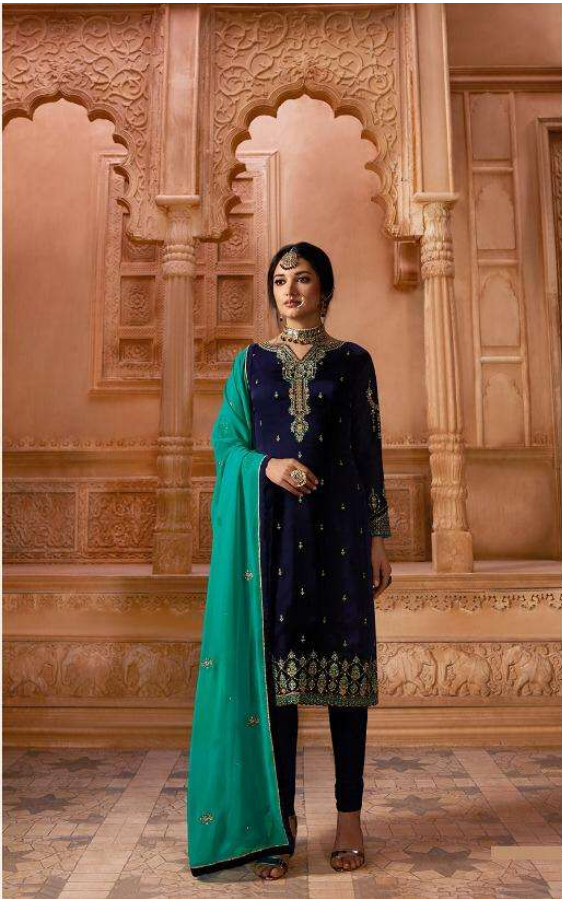

ARYA™
VOL - 2

Qainaat

NO
1203

The detailing of work, comfort feel of fabric and flawless finishing effortlessly endows you a look that is certainly an epitome of grace!

1201

1202

1207

1208

1203

1204

1205

1206

ARYA
VOL - 2

D. No.	TOP	SHARARA+BOTTOM	DUPATTA
1201	SATIN GORGETTE	GORGETTE + DOOL SATOON	GORGETTE
1202	SATIN GORGETTE	GORGETTE + DOOL SATOON	GORGETTE
1203	SATIN GORGETTE	GORGETTE + DOOL SATOON	GORGETTE
1204	SATIN GORGETTE	GORGETTE + DOOL SATOON	GORGETTE
1205	SATIN GORGETTE	GORGETTE + DOOL SATOON	GORGETTE
1206	SATIN GORGETTE	GORGETTE + DOOL SATOON	GORGETTE
1207	SATIN GORGETTE	GORGETTE + DOOL SATOON	GORGETTE
1208	SATIN GORGETTE	GORGETTE + DOOL SATOON	GORGETTE

D. No.	TOP	SHARARA+BOTTOM	DUPATTA
1201	SATIN GORGETTE	GORGETTE + DOOL SATOON	GORGETTE
1202	SATIN GORGETTE	GORGETTE + DOOL SATOON	GORGETTE
1203	SATIN GORGETTE	GORGETTE + DOOL SATOON	GORGETTE
1204	SATIN GORGETTE	GORGETTE + DOOL SATOON	GORGETTE
1205	SATIN GORGETTE	GORGETTE + DOOL SATOON	GORGETTE
1206	SATIN GORGETTE	GORGETTE + DOOL SATOON	GORGETTE
1207	SATIN GORGETTE	GORGETTE + DOOL SATOON	GORGETTE
1208	SATIN GORGETTE	GORGETTE + DOOL SATOON	GORGETTE