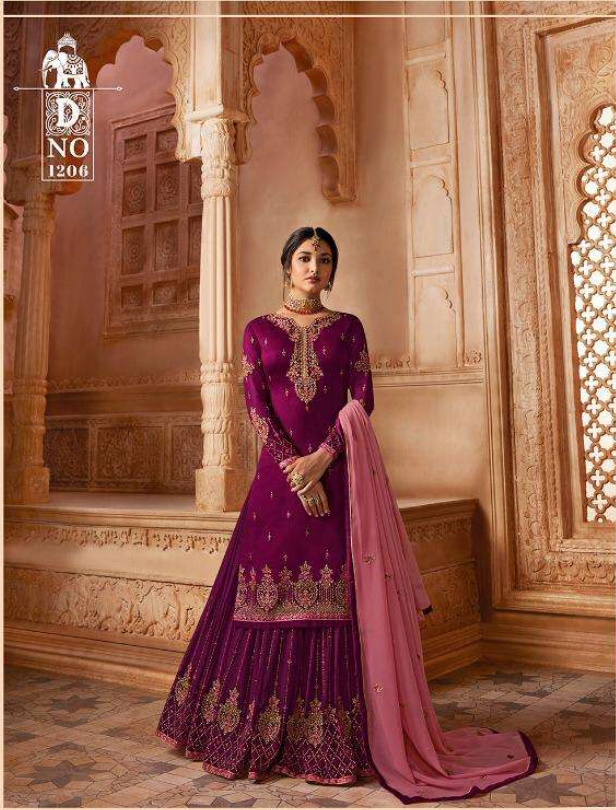

ARYA™
VOL - 2

Qainaat

NO
1203

The detailing of work, comfort feel of fabric and flawless finishing effortlessly endows you a look that is certainly an epitome of grace!

1201

1202

1207

1208

1203

1204

1205

1206

ARYA
VOL - 2

D. No.	TOP	SHARARA+BOTTOM	DUPATTA
1201	SATIN GORGETTE	GORGETTE + DOOL SATOON	GORGETTE
1202	SATIN GORGETTE	GORGETTE + DOOL SATOON	GORGETTE
1203	SATIN GORGETTE	GORGETTE + DOOL SATOON	GORGETTE
1204	SATIN GORGETTE	GORGETTE + DOOL SATOON	GORGETTE
1205	SATIN GORGETTE	GORGETTE + DOOL SATOON	GORGETTE
1206	SATIN GORGETTE	GORGETTE + DOOL SATOON	GORGETTE
1207	SATIN GORGETTE	GORGETTE + DOOL SATOON	GORGETTE
1208	SATIN GORGETTE	GORGETTE + DOOL SATOON	GORGETTE

D. No.	TOP	SHARARA+BOTTOM	DUPATTA
1201	SATIN GORGETTE	GORGETTE + DOOL SATOON	GORGETTE
1202	SATIN GORGETTE	GORGETTE + DOOL SATOON	GORGETTE
1203	SATIN GORGETTE	GORGETTE + DOOL SATOON	GORGETTE
1204	SATIN GORGETTE	GORGETTE + DOOL SATOON	GORGETTE
1205	SATIN GORGETTE	GORGETTE + DOOL SATOON	GORGETTE
1206	SATIN GORGETTE	GORGETTE + DOOL SATOON	GORGETTE
1207	SATIN GORGETTE	GORGETTE + DOOL SATOON	GORGETTE
1208	SATIN GORGETTE	GORGETTE + DOOL SATOON	GORGETTE