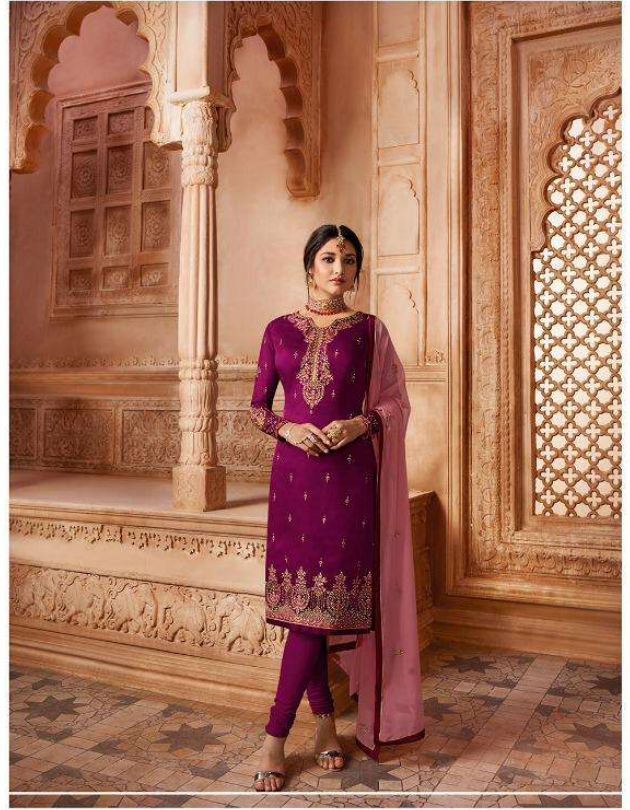

ARYA™
VOL - 2

Qainaat

NO
1203

The detailing of work, comfort feel of fabric and flawless finishing effortlessly endows you a look that is certainly an epitome of grace!

1201

1202

1207

1208

1203

1204

1205

1206

ARYA
VOL - 2

D. No.	TOP	SHARARA+BOTTOM	DUPATTA
1201	SATIN GORGETTE	GORGETTE + DOOL SATOON	GORGETTE
1202	SATIN GORGETTE	GORGETTE + DOOL SATOON	GORGETTE
1203	SATIN GORGETTE	GORGETTE + DOOL SATOON	GORGETTE
1204	SATIN GORGETTE	GORGETTE + DOOL SATOON	GORGETTE
1205	SATIN GORGETTE	GORGETTE + DOOL SATOON	GORGETTE
1206	SATIN GORGETTE	GORGETTE + DOOL SATOON	GORGETTE
1207	SATIN GORGETTE	GORGETTE + DOOL SATOON	GORGETTE
1208	SATIN GORGETTE	GORGETTE + DOOL SATOON	GORGETTE