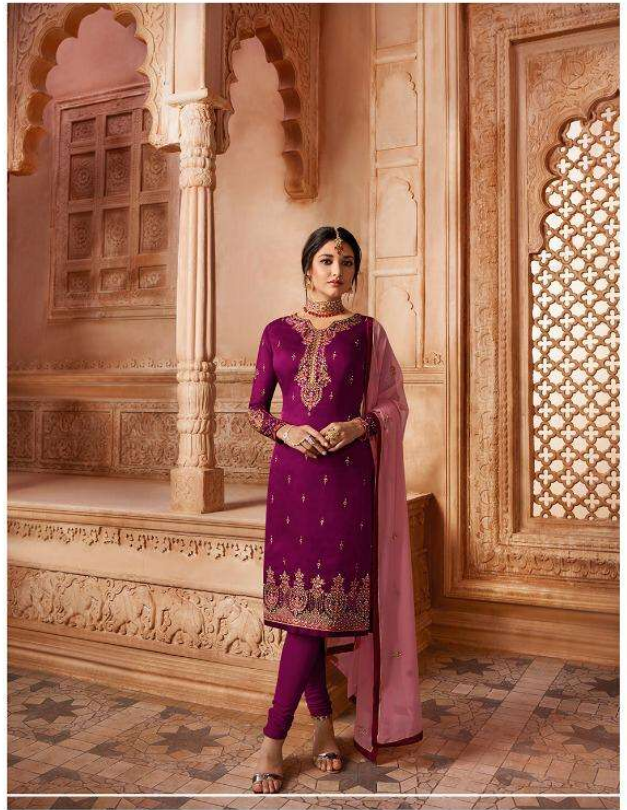

ARYA™  
VOL - 2

*Qainaat*

NO  
1203

The detailing of work, comfort feel of fabric and flawless finishing effortlessly endows you a look that is certainly an epitome of grace!

1201

1202

1207

1208

1203

1204

1205

1206

ARYA  
VOL - 2

D. No.	TOP	SHARARA+BOTTOM	DUPATTA
1201	SATIN GORGETTE	GORGETTE + DOOL SATOON	GORGETTE
1202	SATIN GORGETTE	GORGETTE + DOOL SATOON	GORGETTE
1203	SATIN GORGETTE	GORGETTE + DOOL SATOON	GORGETTE
1204	SATIN GORGETTE	GORGETTE + DOOL SATOON	GORGETTE
1205	SATIN GORGETTE	GORGETTE + DOOL SATOON	GORGETTE
1206	SATIN GORGETTE	GORGETTE + DOOL SATOON	GORGETTE
1207	SATIN GORGETTE	GORGETTE + DOOL SATOON	GORGETTE
1208	SATIN GORGETTE	GORGETTE + DOOL SATOON	GORGETTE