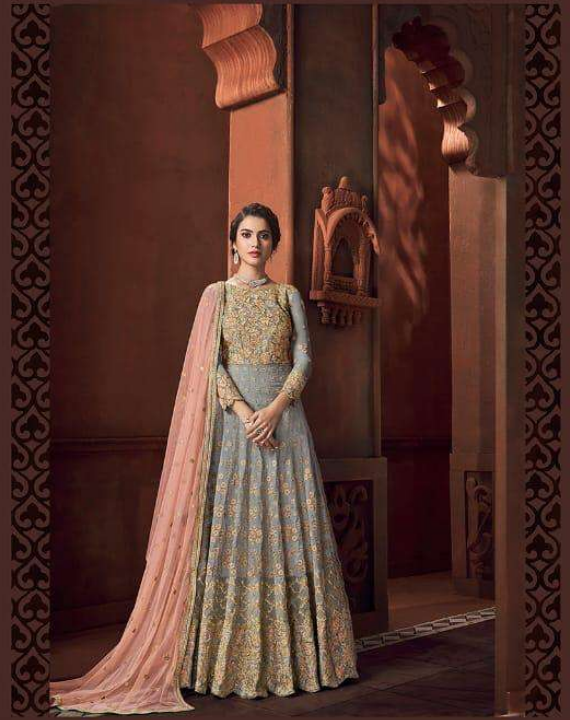

1002

FASHION  
FOCUS

1001

1002

1001

1002

1003

FASHION  
FOCUS

## CRYSTALINE

D.NO.	FABRICS DETAILS	PRICE LIST
F-1001	LONG KOTI :- HEAVY NET INNER :- HEAVY JAPAN SATIN LENGHA :- HEAVY JAPAN SATIN INNER :- HEAVY SANTOON DUPATTA :- NAZMIN CHIFFON	3495
F-1002	PARTY GOWN :- FANCY FABRIC+NET INNER :- HEAVY SANTOON BOTTOM :- HEAVY SANTOON DUPATTA :- HEAVY NET	2995
F-1003	KOTI :- HEAVY VALVET LENGHA :- FANCY FABRIC INNER :- HEAVY SANTOON DUPATTA :- HEAVY NET	2495
F-1004	PARTY GOWN :- HEAVY NET INNER :- HEAVY SANTOON BOTTOM :- HEAVY SANTOON DUPATTA :- HEAVY NET	2895
F-1005	LONG KOTI :- HEAVY NET INNER :- HEAVY JAPAN SATIN LENGHA :- FANCY FABRIC INNER :- HEAVY SANTOON DUPATTA :- HEAVY NET	3595
	<b>AVERAGE RATE</b>	<b>3095</b>