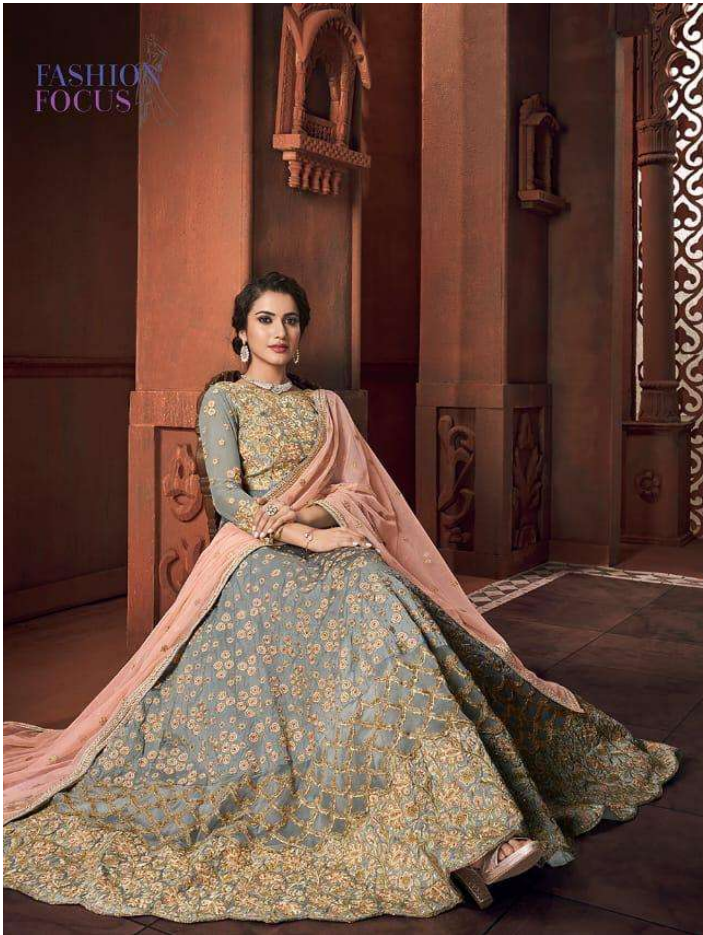

1002

FASHION
FOCUS

1001

1002

1001

1002

1003

FASHION
FOCUS

1004

1005

CRYSTALINE

E-MAIL :- fashionfocus2@gmail.com

CRYSTALINE

D.NO.	FABRICS DETAILS	PRICE LIST
F-1001	LONG KOTI :- HEAVY NET INNER :- HEAVY JAPAN SATIN LENGHA :- HEAVY JAPAN SATIN INNER :- HEAVY SANTOON DUPATTA :- NAZMIN CHIFFON	3495
F-1002	PARTY GOWN :- FANCY FABRIC+NET INNER :- HEAVY SANTOON BOTTOM :- HEAVY SANTOON DUPATTA :- HEAVY NET	2995
F-1003	KOTI :- HEAVY VALVET LENGHA :- FANCY FABRIC INNER :- HEAVY SANTOON DUPATTA :- HEAVY NET	2495
F-1004	PARTY GOWN :- HEAVY NET INNER :- HEAVY SANTOON BOTTOM :- HEAVY SANTOON DUPATTA :- HEAVY NET	2895
F-1005	LONG KOTI :- HEAVY NET INNER :- HEAVY JAPAN SATIN LENGHA :- FANCY FABRIC INNER :- HEAVY SANTOON DUPATTA :- HEAVY NET	3595
	AVERAGE RATE	3095