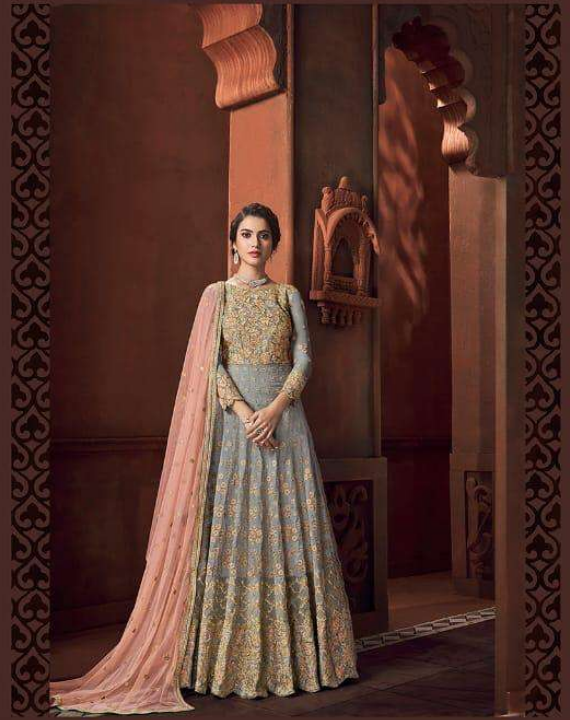

1002

FASHION
FOCUS

1001

1002

1001

1002

1003

FASHION
FOCUS

1004

1005

CRYSTALINE

E-MAIL :- fashionfocus2@gmail.com

CRYSTALINE

D.NO.	FABRICS DETAILS	PRICE LIST
F-1001	LONG KOTI :- HEAVY NET INNER :- HEAVY JAPAN SATIN LENGHA :- HEAVY JAPAN SATIN INNER :- HEAVY SANTOON DUPATTA :- NAZMIN CHIFFON	3495
F-1002	PARTY GOWN :- FANCY FABRIC+NET INNER :- HEAVY SANTOON BOTTOM :- HEAVY SANTOON DUPATTA :- HEAVY NET	2995
F-1003	KOTI :- HEAVY VALVET LENGHA :- FANCY FABRIC INNER :- HEAVY SANTOON DUPATTA :- HEAVY NET	2495
F-1004	PARTY GOWN :- HEAVY NET INNER :- HEAVY SANTOON BOTTOM :- HEAVY SANTOON DUPATTA :- HEAVY NET	2895
F-1005	LONG KOTI :- HEAVY NET INNER :- HEAVY JAPAN SATIN LENGHA :- FANCY FABRIC INNER :- HEAVY SANTOON DUPATTA :- HEAVY NET	3595
	AVERAGE RATE	3095