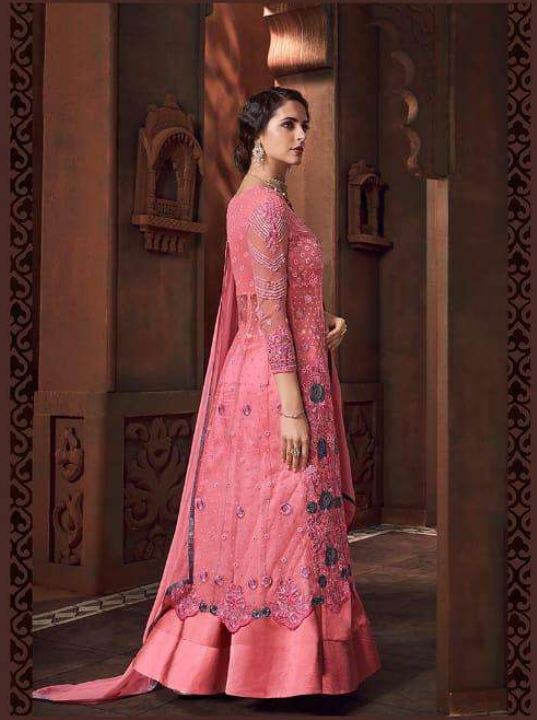

1002

FASHION
FOCUS

1001

1002

1001

1002

1003

FASHION
FOCUS

1004

1005

CRYSTALINE

E-MAIL :- fashionfocus2@gmail.com

CRYSTALINE

D.NO.	FABRICS DETAILS	PRICE LIST
F-1001	LONG KOTI :- HEAVY NET INNER :- HEAVY JAPAN SATIN LENGHA :- HEAVY JAPAN SATIN INNER :- HEAVY SANTOON DUPATTA :- NAZMIN CHIFFON	3495
F-1002	PARTY GOWN :- FANCY FABRIC+NET INNER :- HEAVY SANTOON BOTTOM :- HEAVY SANTOON DUPATTA :- HEAVY NET	2995
F-1003	KOTI :- HEAVY VALVET LENGHA :- FANCY FABRIC INNER :- HEAVY SANTOON DUPATTA :- HEAVY NET	2495
F-1004	PARTY GOWN :- HEAVY NET INNER :- HEAVY SANTOON BOTTOM :- HEAVY SANTOON DUPATTA :- HEAVY NET	2895
F-1005	LONG KOTI :- HEAVY NET INNER :- HEAVY JAPAN SATIN LENGHA :- FANCY FABRIC INNER :- HEAVY SANTOON DUPATTA :- HEAVY NET	3595
	AVERAGE RATE	3095