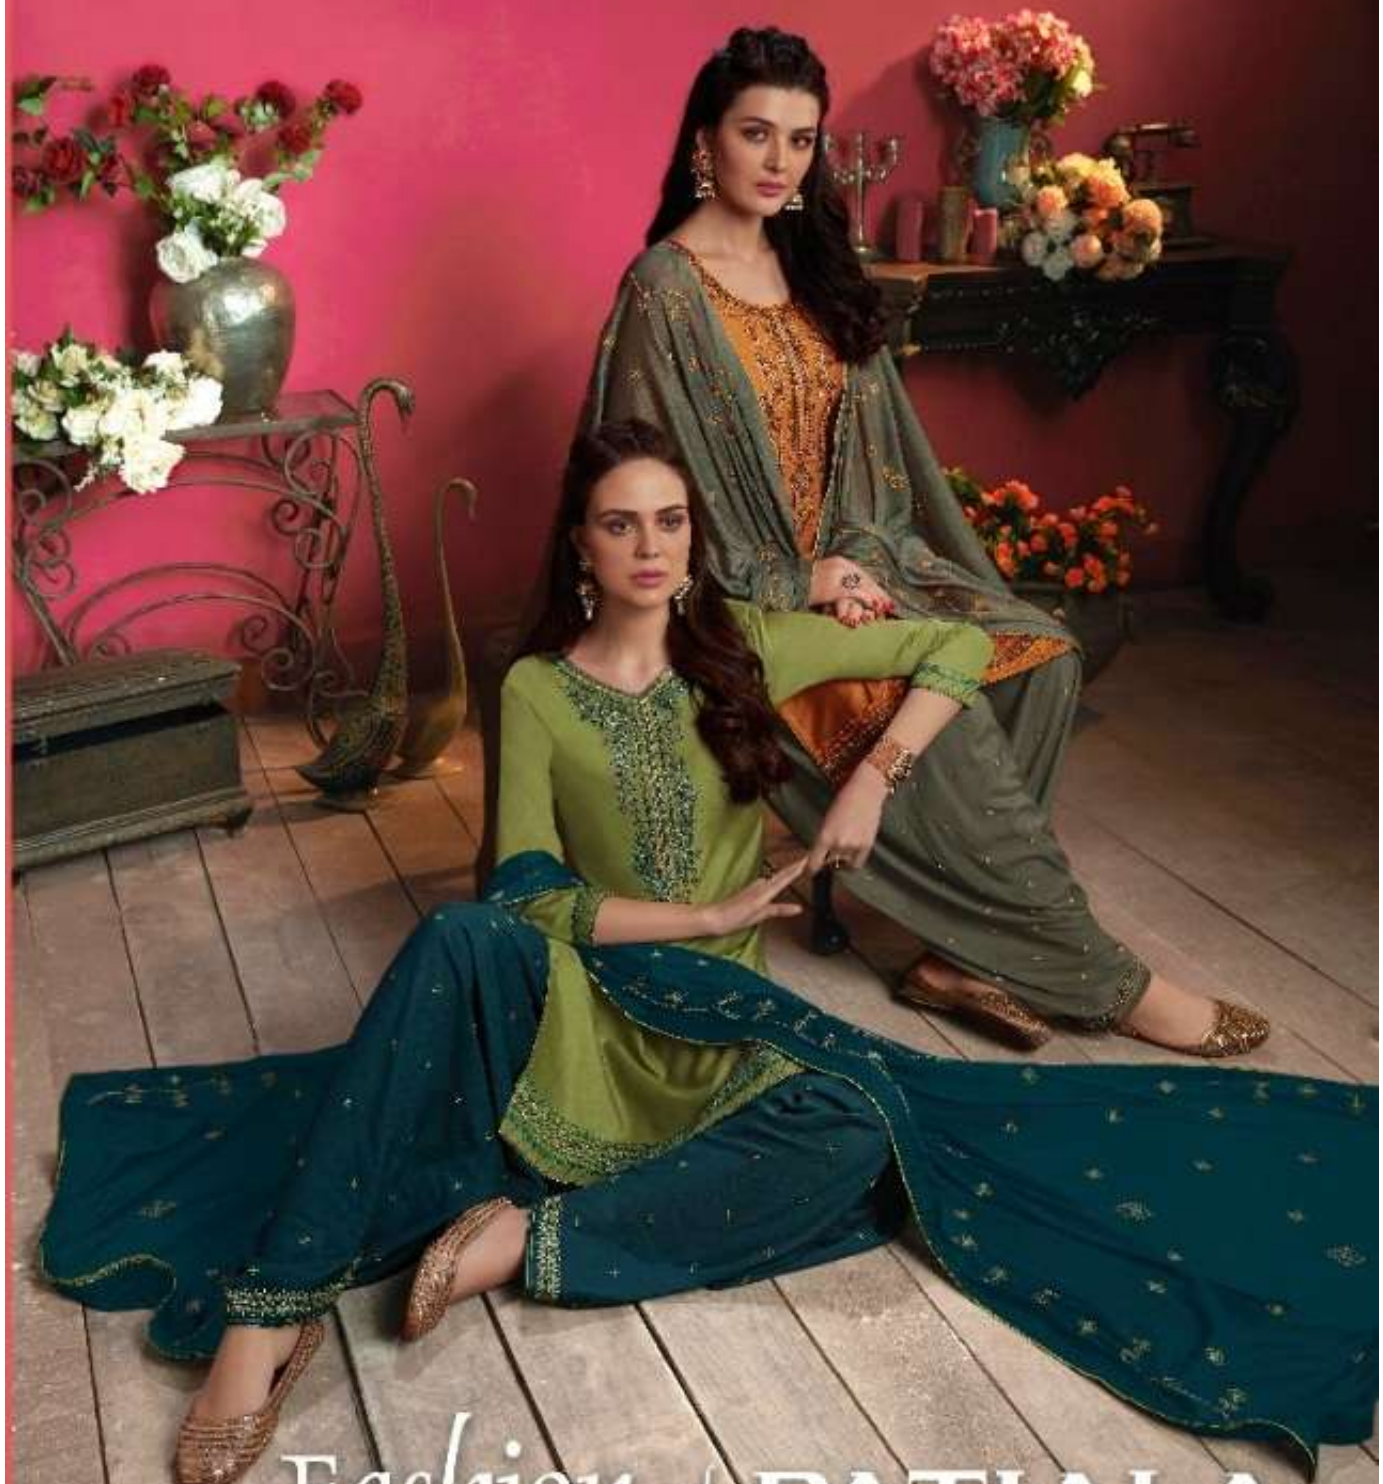

*Kalaroop*  
LIFESTYLE & FABRICS PVT. LTD.

*Fashion of* **PATIALA**  
VOL-26

  
11061

  
11062

11063

11069

SIZE: L-XL-XXL

11061

11070

SIZE: L-XL-XXL

CATALOG NAME:

## **Fashion of Patiyala Vol – 26**

PIECES : **10**

	<b>FABRICS DETAILS</b>
<b>TOP</b>	COTTON SATIN WITH COTTON INNER AND SARVOSKI DIAMOND EMBROIDERY WORK
<b>BOTTOM</b>	HEAVY RAYON WITH WORK
<b>DUPPATA</b>	CHINON WITH WORK
<b>Size</b>	L-40, XL-42, XXL-44