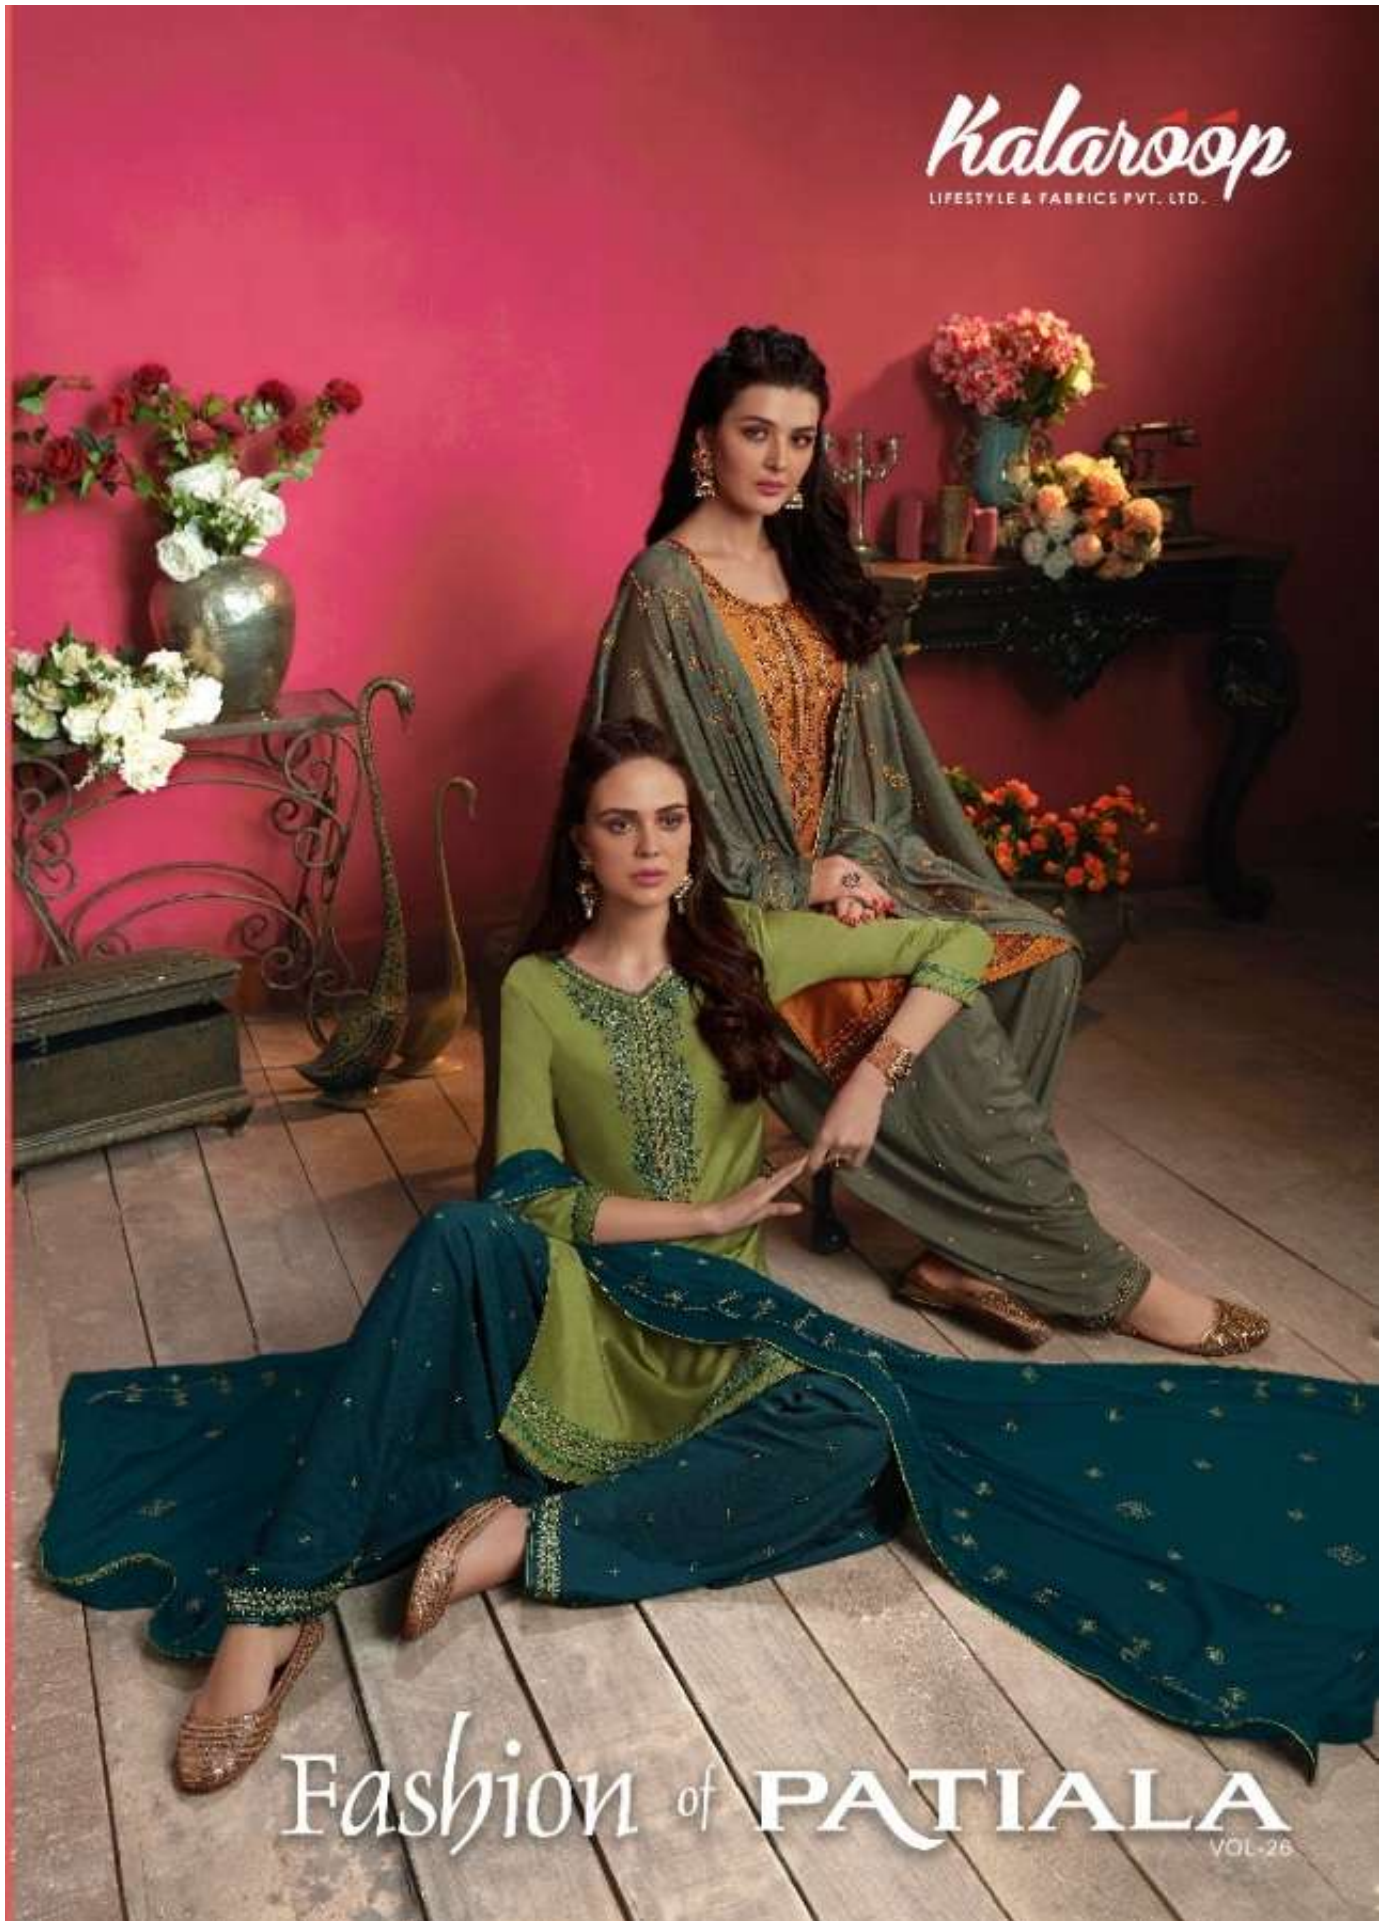

Kalaroop
LIFESTYLE & FABRICS PVT. LTD.

Fashion of **PATIALA**
VOL-26

11061

11062

11063

11069

SIZE: L-XL-XXL

11061

11070

SIZE: L-XL-XXL

CATALOG NAME:

Fashion of Patiyala Vol – 26

PIECES : **10**

	FABRICS DETAILS
TOP	COTTON SATIN WITH COTTON INNER AND SARVOSKI DIAMOND EMBROIDERY WORK
BOTTOM	HEAVY RAYON WITH WORK
DUPPATA	CHINON WITH WORK
Size	L-40, XL-42, XXL-44