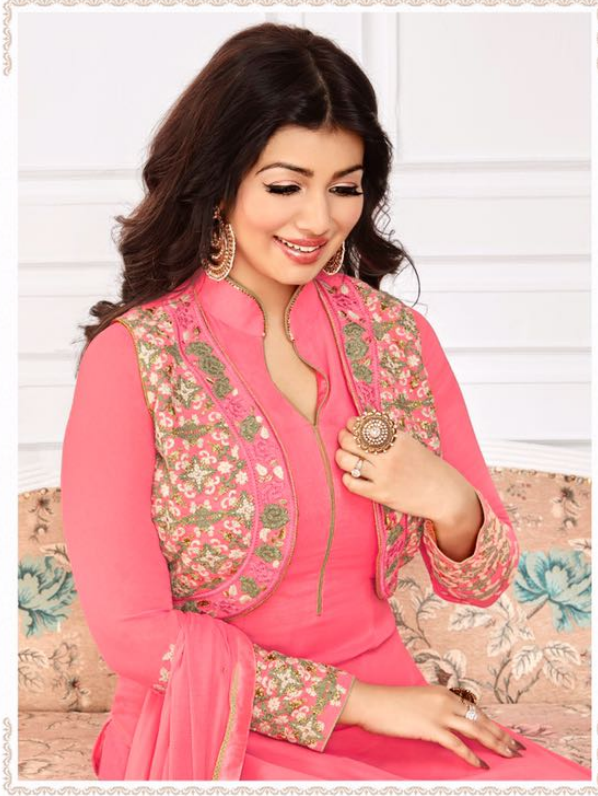

1154

Zaaina

D No.	COLOR			FABRIC				WORK	TOP LENGTH	CUSTOMER UPTO
	KAMEEZ	BOTTOM	DUPATTA	KAMEEZ	BOTTOM	DUPATTA	INNER			
1145	Cream	Cream	Green	Georgette	Santoon	Chiffon	Santoon	Zari, resham embroidery, pari work with stone work and lace border	48"	44"
1146	Blue	Blue	Pink	Georgette	Santoon	Chiffon	Santoon	Zari, resham embroidery and Lace border	48"	44"
1147	Red	Red	Red+Mehndi	Georgette	Santoon	Chiffon	Santoon	Zari, resham embroidery with stone work and Lace border	48"	44"
1148	Chikoo	Chikoo	Chikoo	Georgette	Santoon	Chiffon	Santoon	Zari, resham embroidery and Lace border	48"	44"
1149	Light Green	Light Green	Navy Blue	Georgette	Santoon	Chiffon	Santoon	Zari, resham embroidery with stone work and Lace border	48"	44"
1150	Peach	Peach	Pink	Georgette	Santoon	Chiffon	Santoon	Zari, resham embroidery with stone work and Lace border	48"	44"
1151	Chikoo	Chikoo	Pink	Georgette	Santoon	Chiffon	Santoon	Zari, resham embroidery with stone work and Lace border	48"	44"
1152	Black	Black	Sky Blue	Georgette	Santoon	Chiffon	Santoon	Zari, resham embroidery with stone work and Lace border	48"	44"
1153	Cream+Red	Cream	Orange	Georgette	Santoon	Chiffon	Santoon	Zari, resham embroidery with stone work and Lace border	48"	44"
1154	Pink	Pink	Pink	Georgette	Santoon	Chiffon	Santoon	Zari, resham embroidery with stone work and Lace border	48"	44"