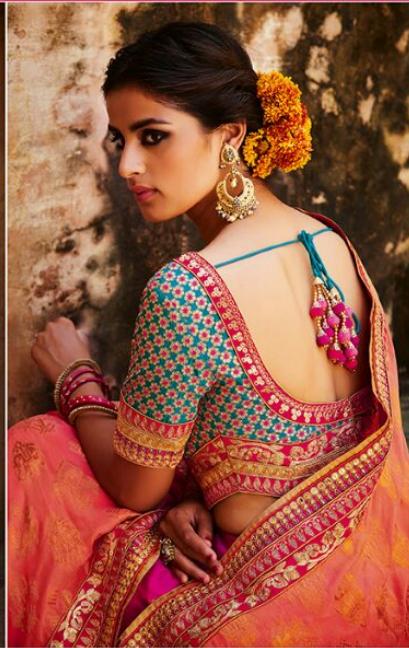

sindhuri

BY KIMORA

LEHENGA CODE - L 501