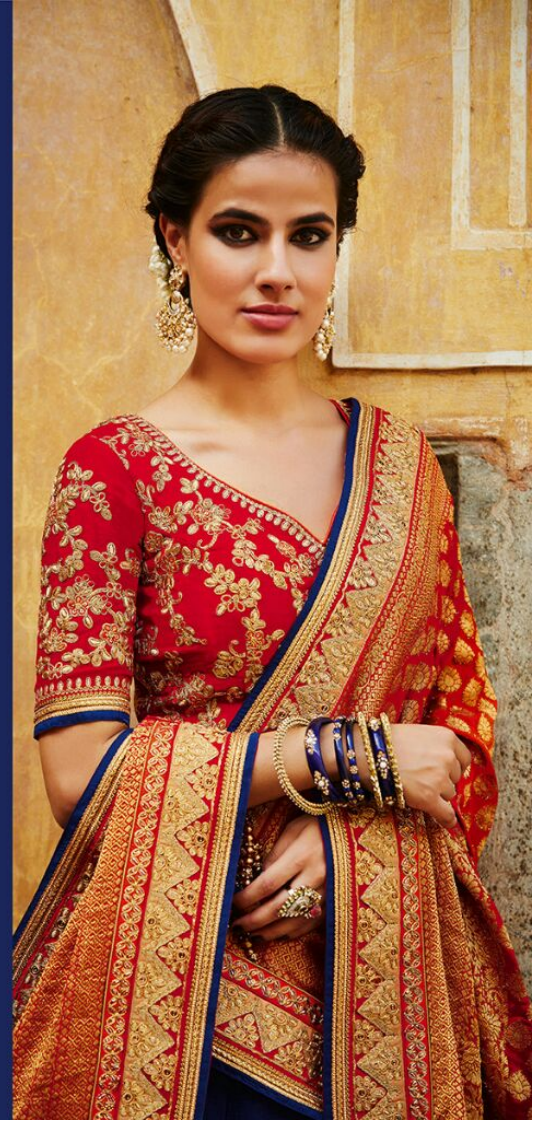

# sindhuri

BY KIMORA

LEHENGA CODE - L 506