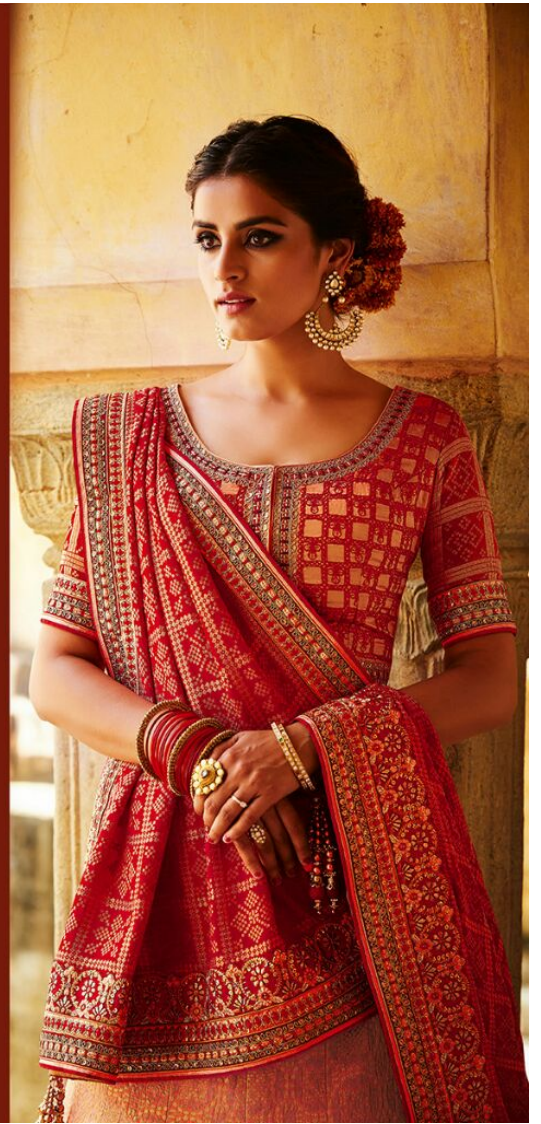

sindhuri

BY KIMORA

LEHENGA CODE - L 505