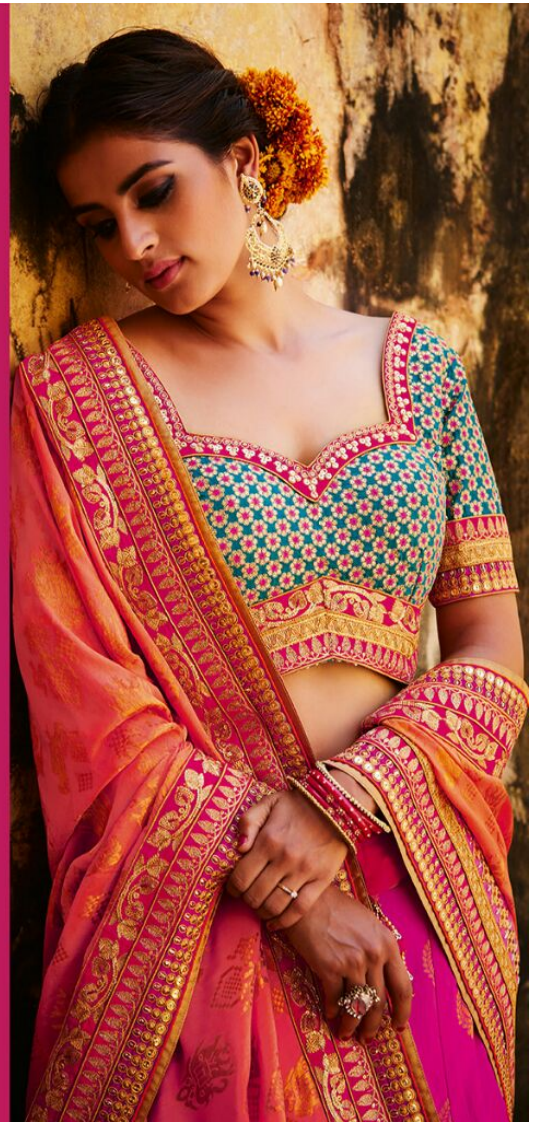

sindhuri

BY KIMORA

LEHENGA CODE - L 501