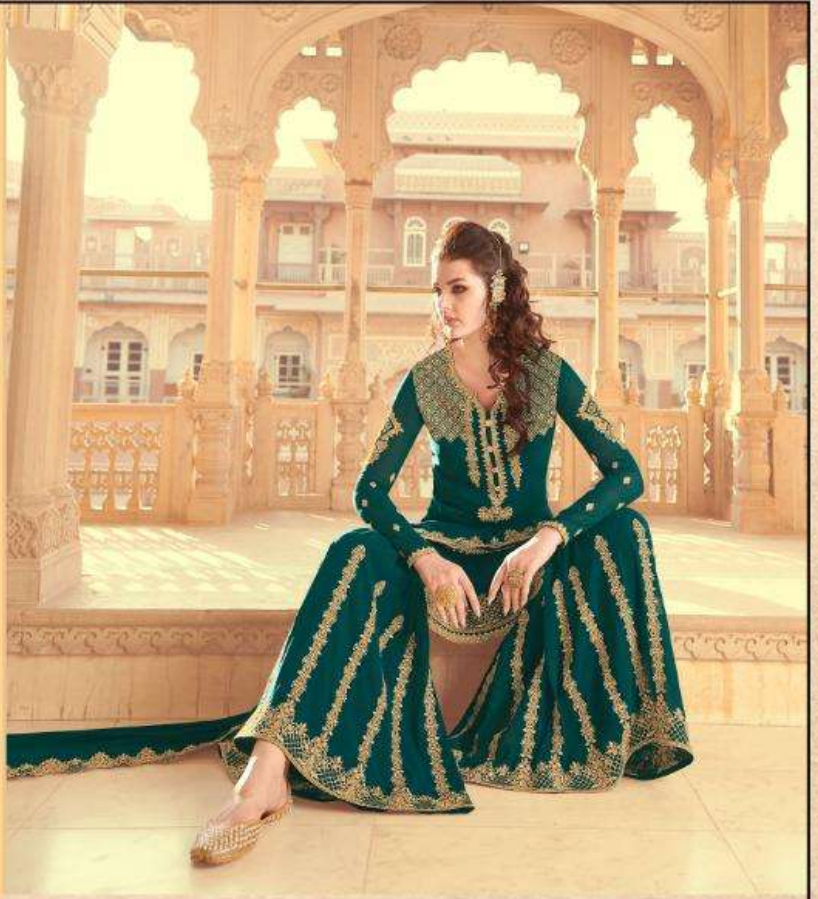

D.NO	TOP	DUPATTA	INNER - BOTTOM	CUT-MTR	PRICE
30025	FAUX GEORGETTE	SOFT GEORGETTE	SOFT SILK	10.25	1890/-
30026	FAUX GEORGETTE	SOFT GEORGETTE	SOFT SILK	13.65	2390/-
30027	FAUX GEORGETTE	SOFT GEORGETTE	SOFT SILK	12.25	2090/-
30028	FAUX GEORGETTE	SOFT GEORGETTE	SOFT SILK	11.9	2080/-
30029	FAUX GEORGETTE	SOFT GEORGETTE	SOFT SILK	12.25	1840/-
30030	FAUX GEORGETTE	SOFT GEORGETTE	SOFT SILK	11.9	1950/-
30031	FAUX GEORGETTE	SOFT GEORGETTE	SOFT SILK	11.5	1990/-
30032	FAUX GEORGETTE	SOFT GEORGETTE	SOFT SILK	11.15	1690/-
<b>TOTAL PCS - 08</b>		<b>AVG RATE-1990</b>		<b>TOTAL AMOUNT - 15,920/-</b>	