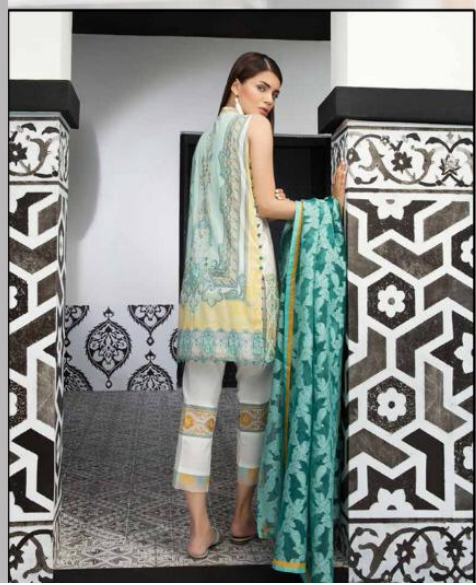

CYRATM
FASHION

MAHGUL VOL -1

LUXURY LAWN

CYRATM
FASHION

MAHGUL VOL -1
LUXURY LAWN

Style No. 10001

Her
Dreams in
Fashion

Stand to attention for style's latest construction. Origami, metallic and rock Goth are stacked next to each other, vying for attention as this season's next big thing.

 **CYRA**TM
FASHION

MAHGUL VOL -1
LUXURY LAWN

Style No. 10002

THE
Style
MENTORS
WOMEN WHO DEFINE THE ART OF DRESSING TODAY

CYRATM
FASHION

MAHGUL VOL -1
LUXURY LAWN

Style No. 10003

*Flavour
of Fashion*

CYRA[®]
FASHION

MAHGUL VOL -1
LUXURY LAWN

Style No. 10004

TREND
**MINT
MOMENT**

This gorgeous pastel hue brings a refreshing coolness to the scalding summer. Soft, feminine and delicate-mint steals the show when paired with neutrals, whites, mustards or even other pastels for a flirty look.

MAHGUL VOL -1
LUXURY LAWN

Style No. 10006

Glamorous
Style

exotic
floral

Now's the time to be a little more adventurous in design and colors of your dress.
Experience the exotic floral hues as well real and which gives
a sweet feminine touch to your personality.