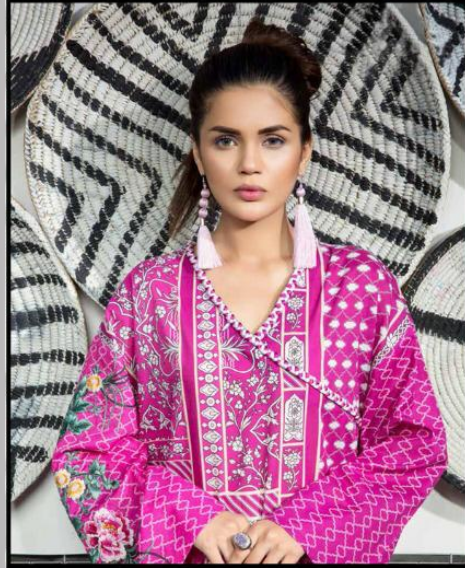

CYRATM
FASHION

MAHGUL VOL -1

LUXURY LAWN

CYRATM
FASHION

MAHGUL VOL -1
LUXURY LAWN

Style No. 10001

Her
Dreams in
Fashion

Stand to attention for style's latest construction. Origami, metallic and rock Goth are stacked next to each other, vying for attention as this season's next big thing.

 **CYRA**TM
FASHION

MAHGUL VOL -1
LUXURY LAWN

Style No. 10002

THE
Style
MENTORS
WOMEN WHO DEFINE THE ART OF DRESSING TODAY

CYRATM
FASHION

MAHGUL VOL -1
LUXURY LAWN

Style No. 10003

*Flavour
of Fashion*