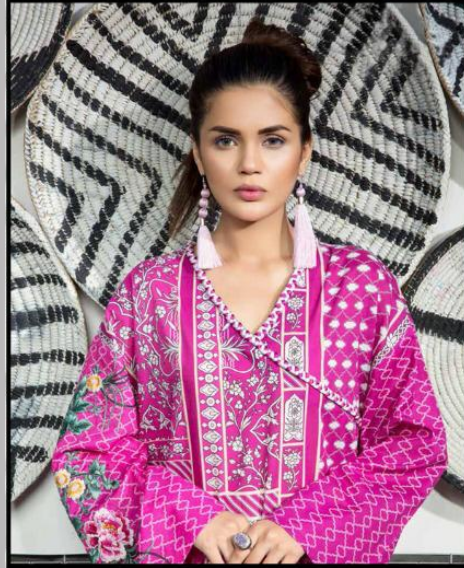

CYRATM
FASHION

MAHGUL VOL -1

LUXURY LAWN

CYRATM
FASHION

MAHGUL VOL -1
LUXURY LAWN

Style No. 10001

Her
Dreams in
Fashion

Stand to attention for style's latest construction. Origami, metallic and rock Goth are stacked next to each other, vying for attention as this season's next big thing.

 **CYRA**[™]
FASHION

MAHGUL VOL -1
LUXURY LAWN

Style No. 10002

THE
Style
MENTORS

WOMEN WHO DEFINE THE ART OF DRESSING TODAY

CYRATM
FASHION

MAHGUL VOL -1
LUXURY LAWN

Style No. 10003