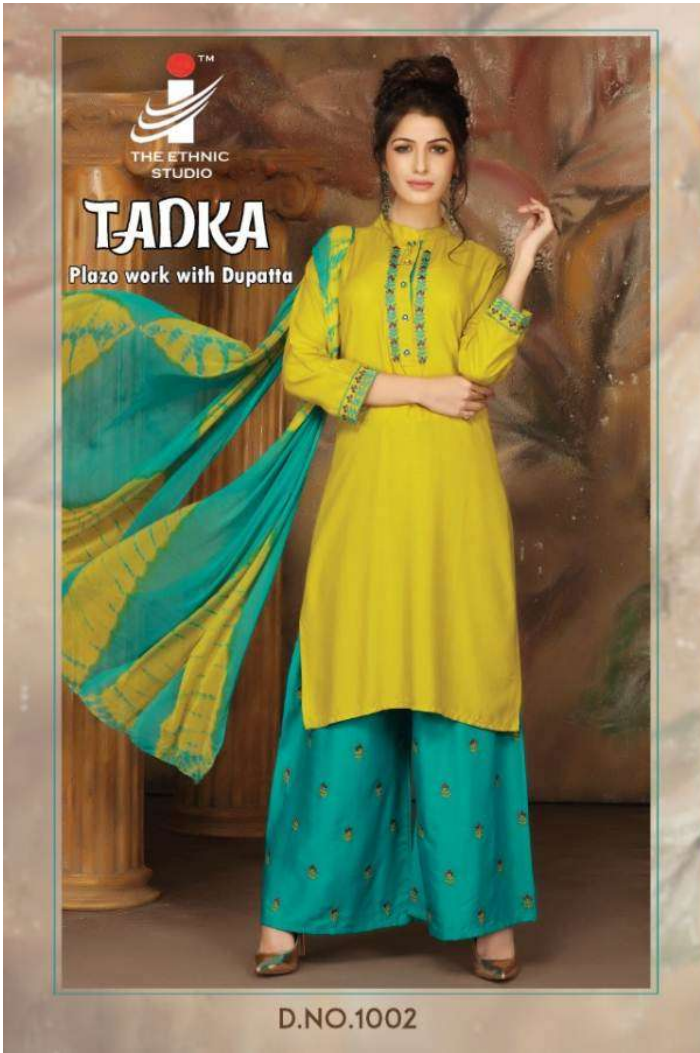

D.NO.1001

THE ETHNIC  
STUDIO

**TADKA**

Plazo work with Dupatta

Optimized by [www.ImageOptimizer.net](http://www.ImageOptimizer.net)

D.NO.1003

Optimized by [www.ImageOptimizer.net](http://www.ImageOptimizer.net)