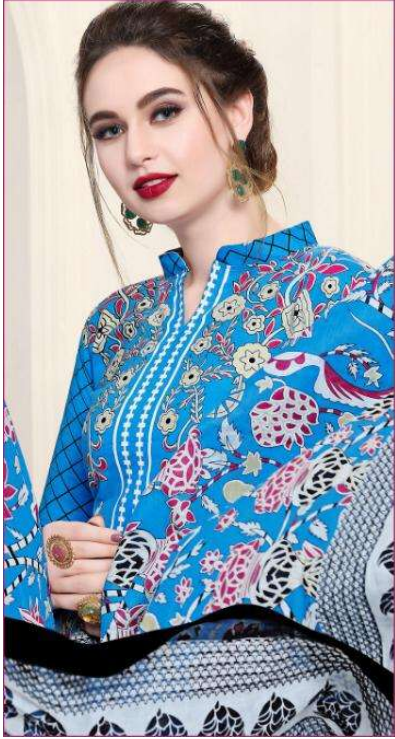

MINT
MOMENT

D.No.1004

STYLE
Generously

D.No.1005

MNI
TEXTILE
100% Cotton Salwar Suits

MNI
TEXTILE
100% Cotton Salwar Suits

**GLEAMING COLOUR ON YOUR FACE.LIKE
SIGANATURE OF YOUR STYLE.....**

D.No.1006