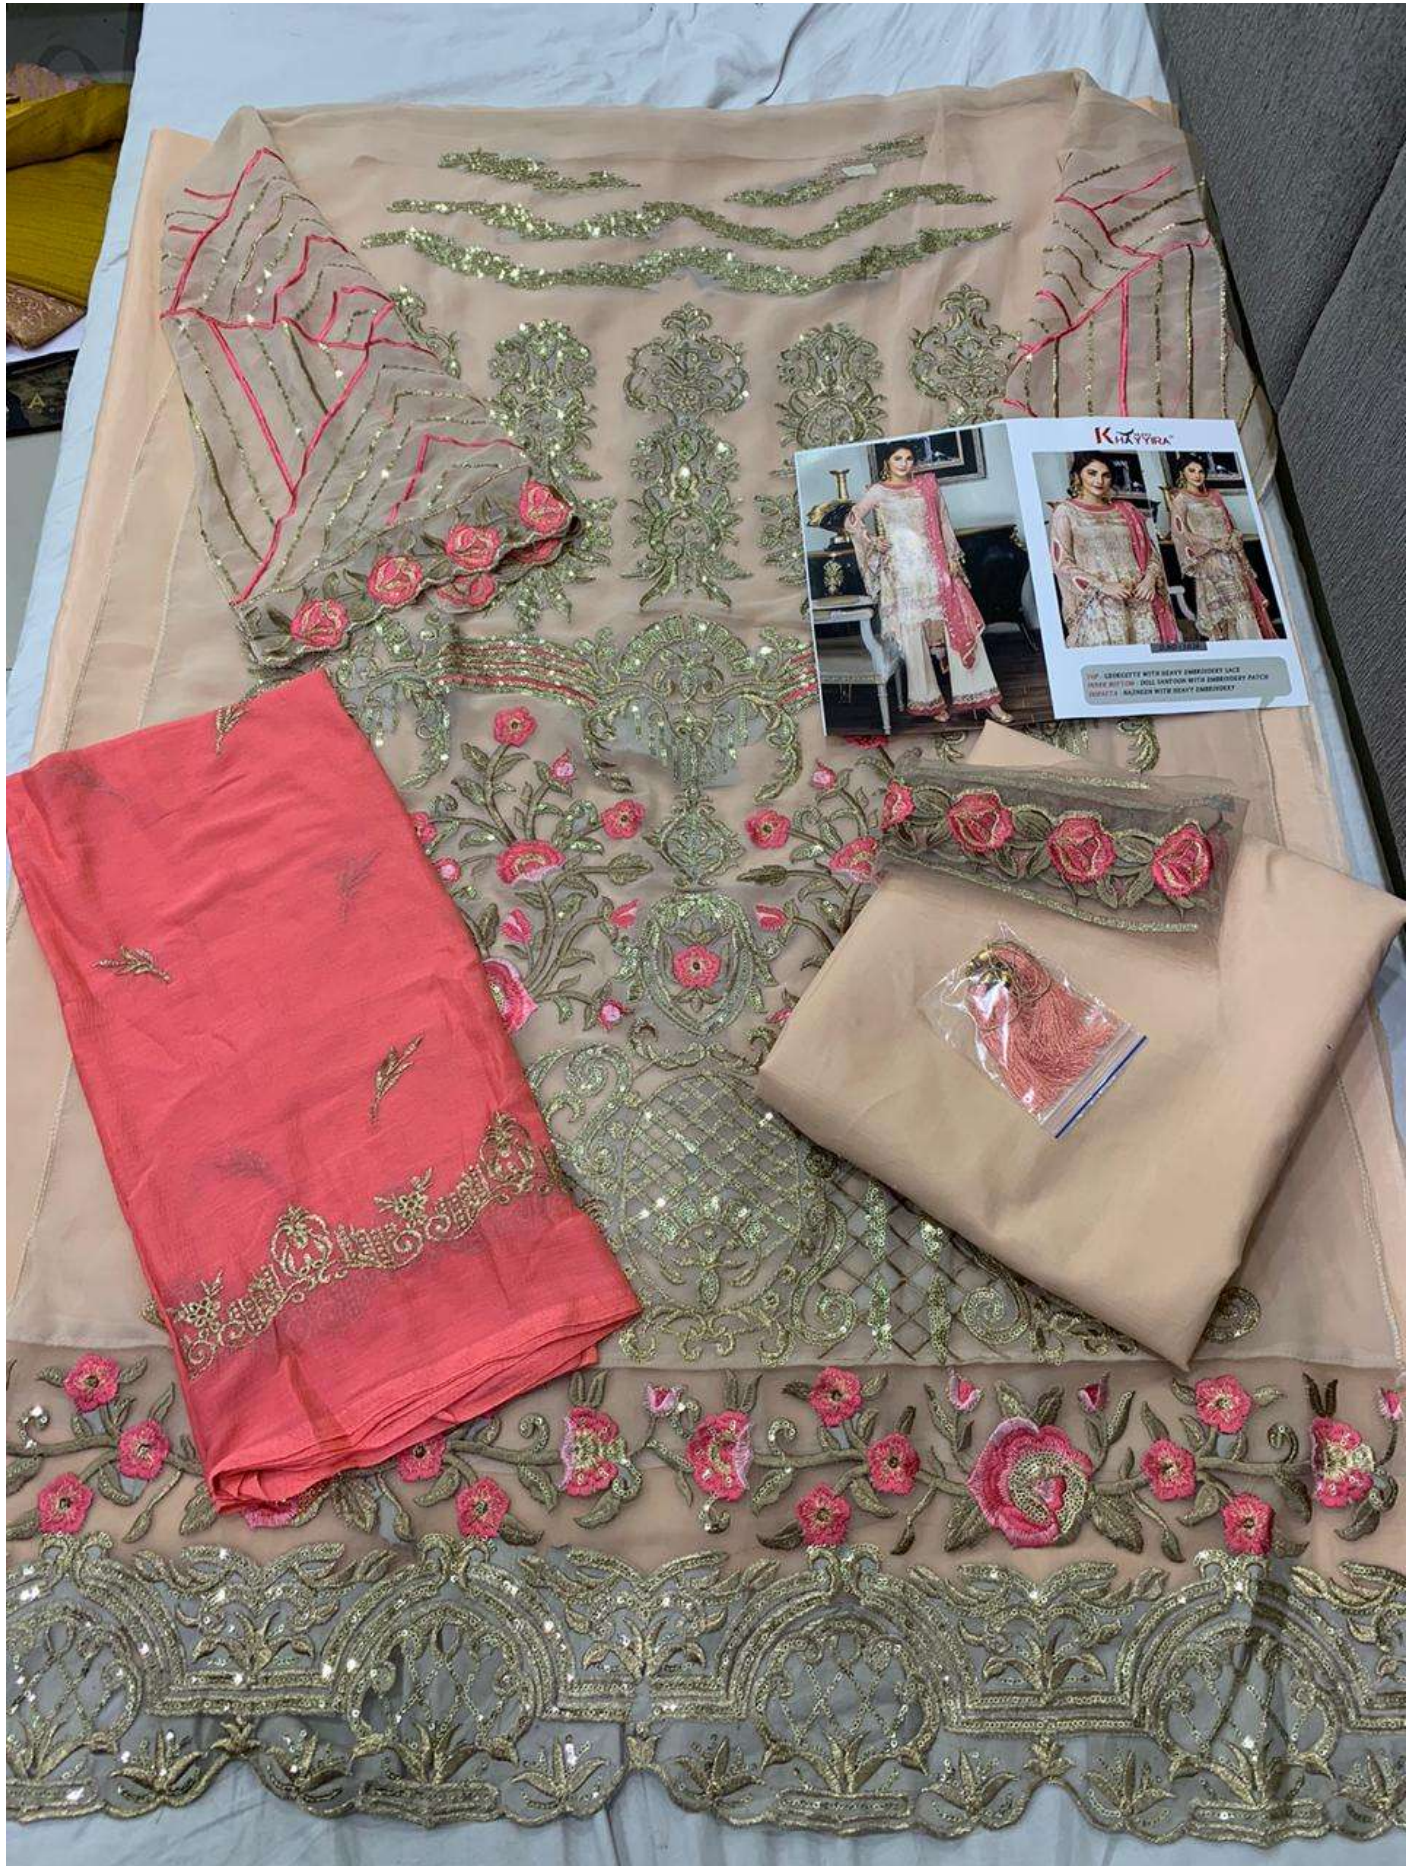

KSUITS
HAYYIRA™

D.NO - 1029

TOP - GEORGETTE WITH HEAVY EMBROIDERY LACE
INNER BOTTOM - DULL SANTOON WITH EMBROIDERY PATCH
DUPATTA - NAZNEEN WITH HEAVY EMBROIDERY

K SUITS
HAYYIRA™

D.NO - 1028

TOP - GEORGETTE WITH HEAVY EMBROIDERY LACE
INNER BOTTOM - DULL SANTOON WITH BOTTOM EMBROIDERY
PATCH
DUPATTA - NAZNEEN WITH HEAVY EMBROIDERY

D.NO - 1026

TOP - GEORGETTE WITH HEAVY EMBROIDERY LACE
INNER BOTTOM - DULL SANTOON WITH EMBROIDERY PATCH
DUPATTA - NAZNEEN WITH HEAVY EMBROIDERY

D.NO - 1026

D.NO - 1028

D.NO - 1029

MARYAM'S
GOLD NX

**MARYAMS GOLD NX BY KHAYYIRA
PRICELIST**

D. NO.	PRICE (RS.)
1026	1230/-
1028	1320/-
1029	1220/-
TOTAL	Rs.3770/-

AVG. PRICE – Rs.1257/-

TOTAL PIECES – 03