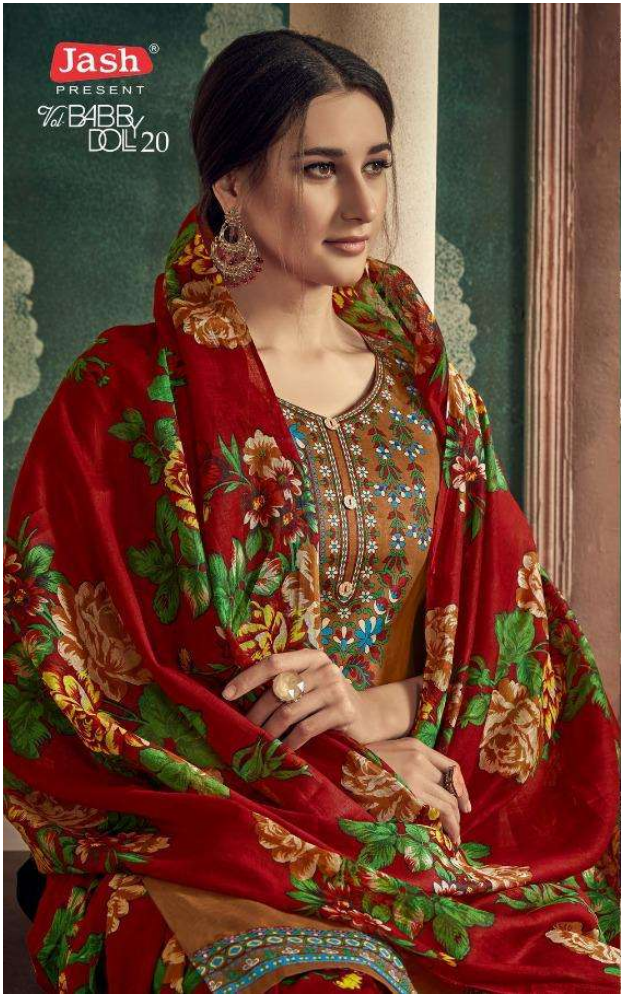

Jash®
PRESENT
Vol. BABBY
COLL 20

Beauty of eternal

20011