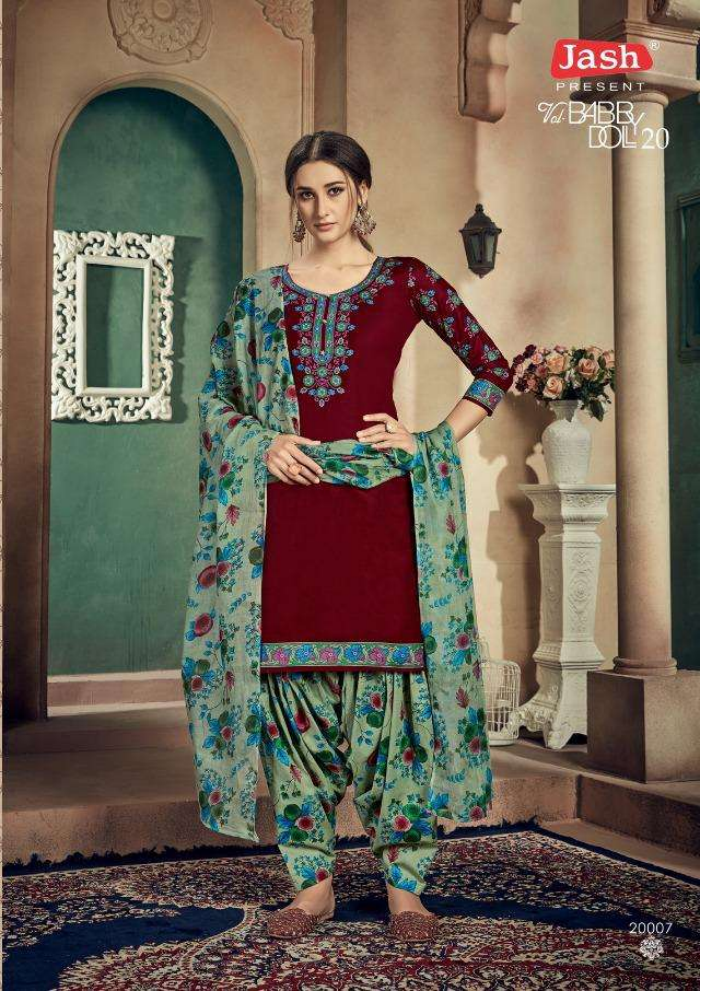

Jash®
PRESENT
74 BABY
LOL 20