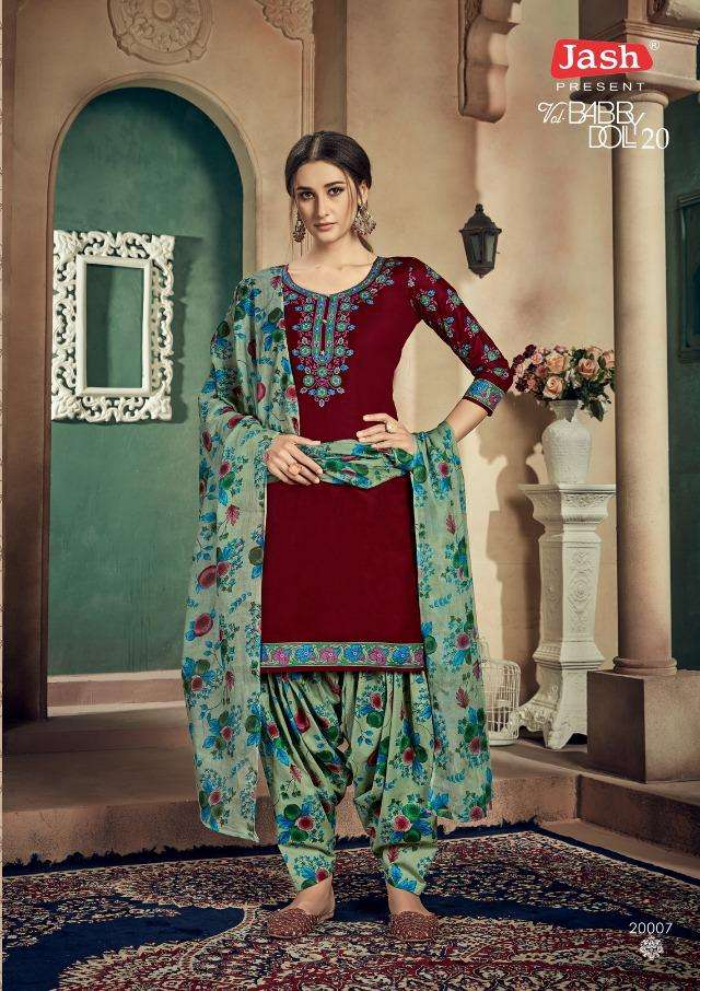

Collection