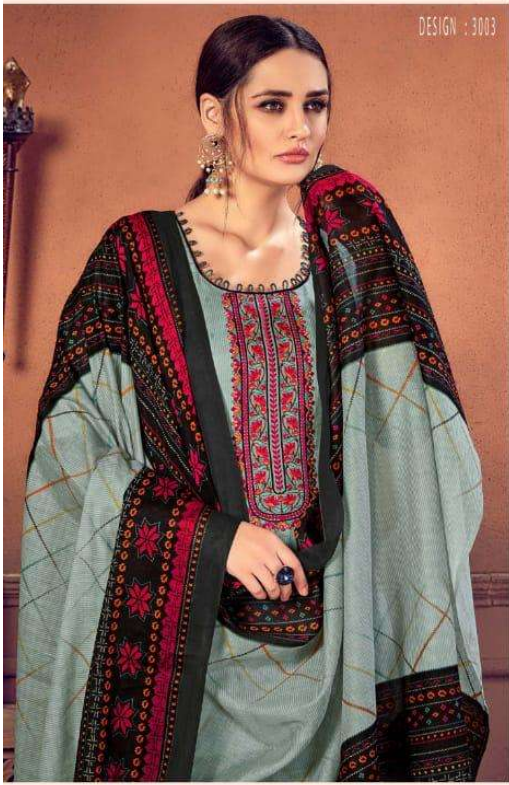

دلہنگا
धागा®
DHAGA
A House of Luxury Lawn

میدم

MEMSAB

PURE COTTON SATIN TOP HEAVY EMBROIDERY
WITH MUL-MUL DUPATTA

DESIGN : 3001

دلہنگا®
धागा
DHAGA
A House of Luxury Lawn

DESIGN : 3002

دلہنگا®
धागा
DHAGA
A House of Luxury Lawn