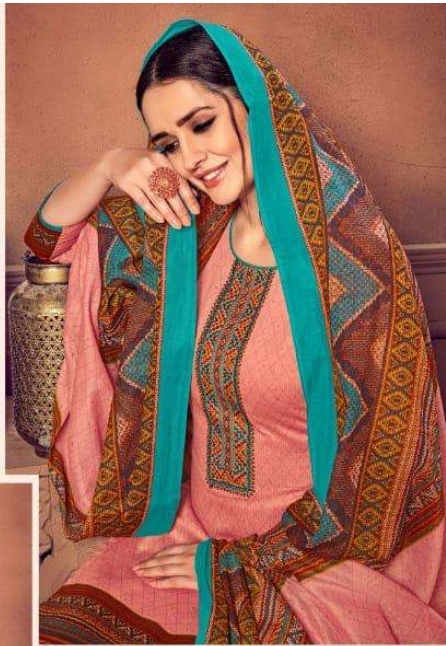

دلہنگا
धागा®
DHAGA
A House of Luxury Lawn

DESIGN : 3004