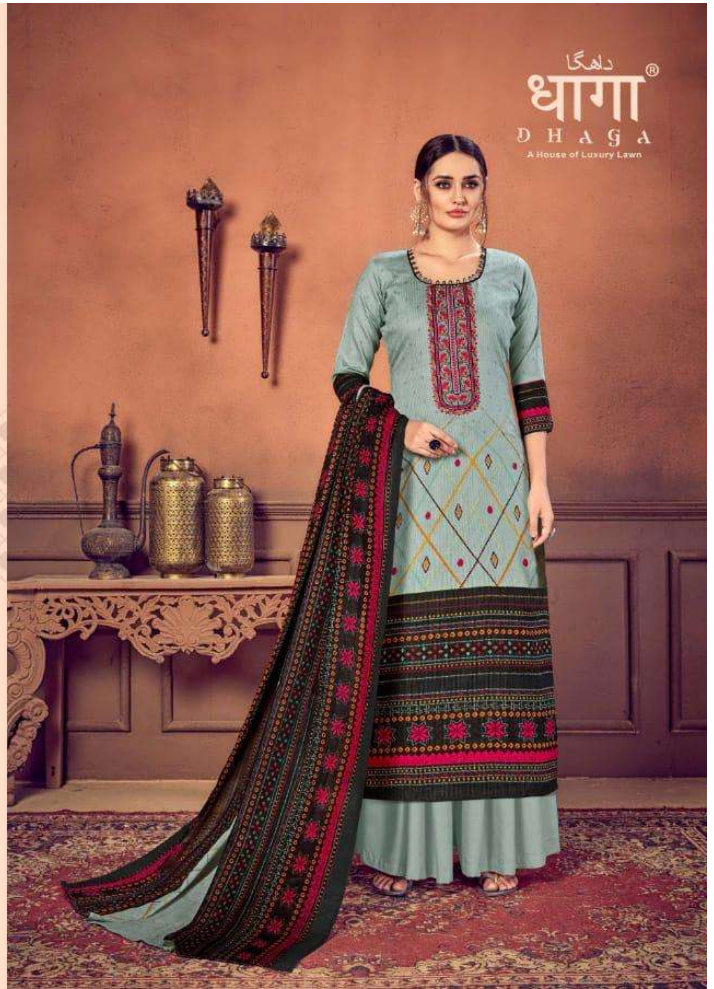

دلہنگا
धागा®
DHAGA
A House of Luxury Lawn

میدم

MEMSAB

PURE COTTON SATIN TOP HEAVY EMBROIDERY
WITH MUL-MUL DUPATTA

DESIGN : 3001

دلہنگا®
धागा
DHAGA
A House of Luxury Lawn

DESIGN : 3002

دلہنگا®
धागा
DHAGA
A House of Luxury Lawn

A PRODUCT BY
AADESH TRENDZ

PRODUCT DETAILS

: DESIGN NO :
3001 - 3006

: TOP :
PURE COTTON SATIN HEAVY
EMBROIDERY

: DUPATTA :
MUL-MUL DUPATTA

: BOTTOM :
SEMILAWN (2.5 MTR)

: RATE :
695/- + 5% GST