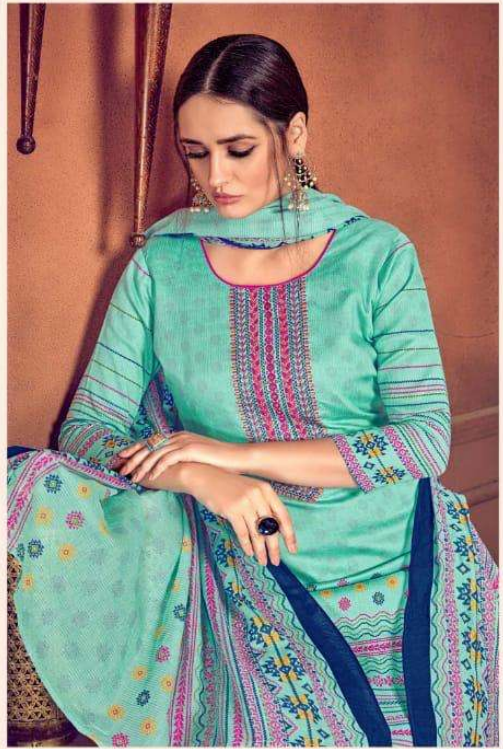

DESIGN : 3005