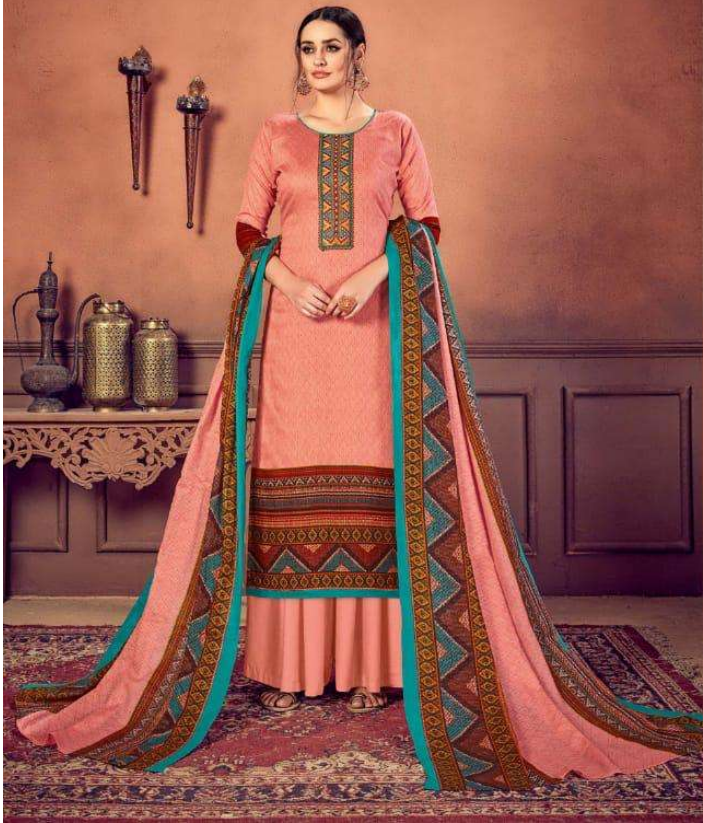

دلہنگا
धागा®
DHAGA
A House of Luxury Lawn

DESIGN : 3004