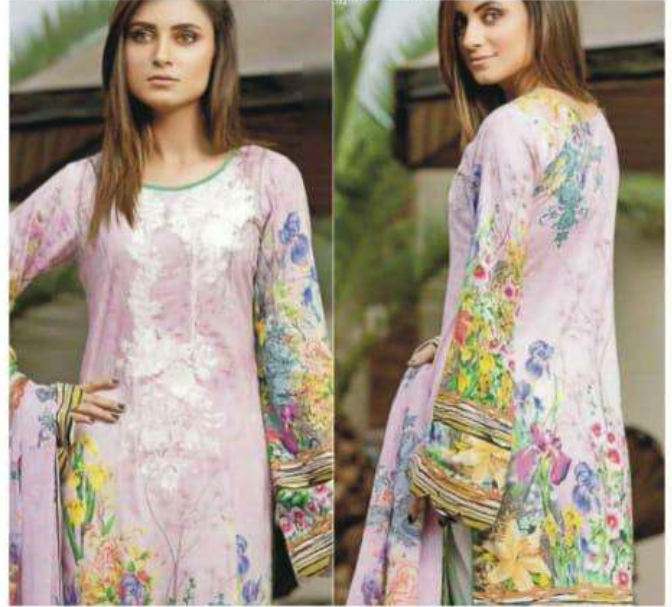

#6 - 1102

TOP: LUXURY JAM COTTON DIGIT
WITH HEAVY EMBROIDERY 2.

DUPPATA - PURE CHIFFON W
DIGITAL PRINT 2.25MTR

BOTTOM - HEAVY COTTON 2.25MTR

Luxury Lawn Embroidered Collection
By Galaxy Fab

LAUNDERING RECOMMENDED
USE ANY KIND OF BLEACH OR SATIN
REMOVING CHEMICAL

#6 - 1104

TOP: LUXURY JAM COTTON DIGIT
WITH HEAVY EMBROIDERY 2.

DUPPATA - PURE CHIFFON W
DIGITAL PRINT 2.25MTR

BOTTOM - HEAVY COTTON 2.25MTR