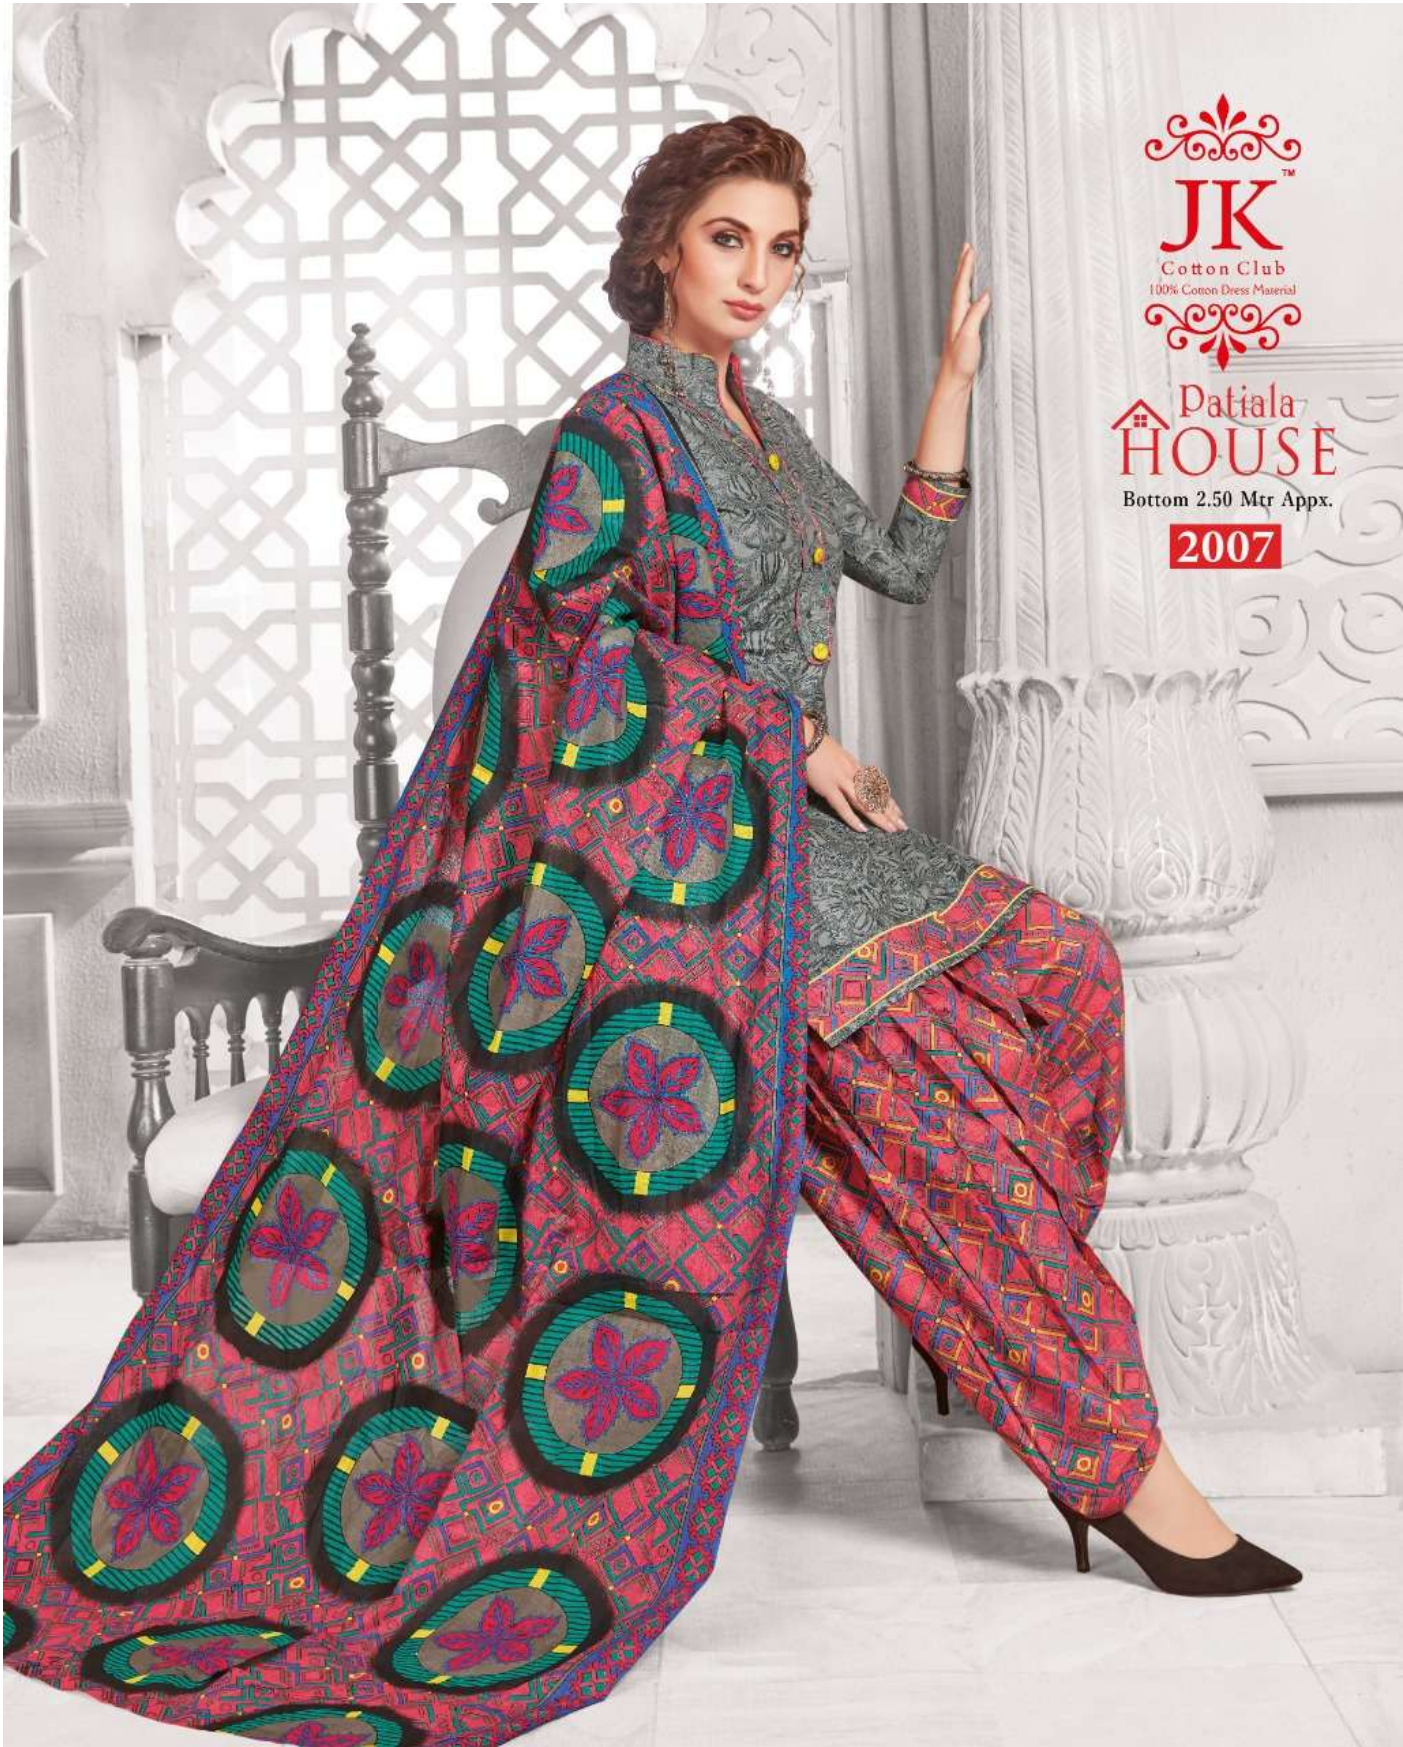

JK^{TM}
Cotton Club
100% Cotton Dress Material

Patiala
HOUSE

Bottom 2.50 Mtr Appx.

2007