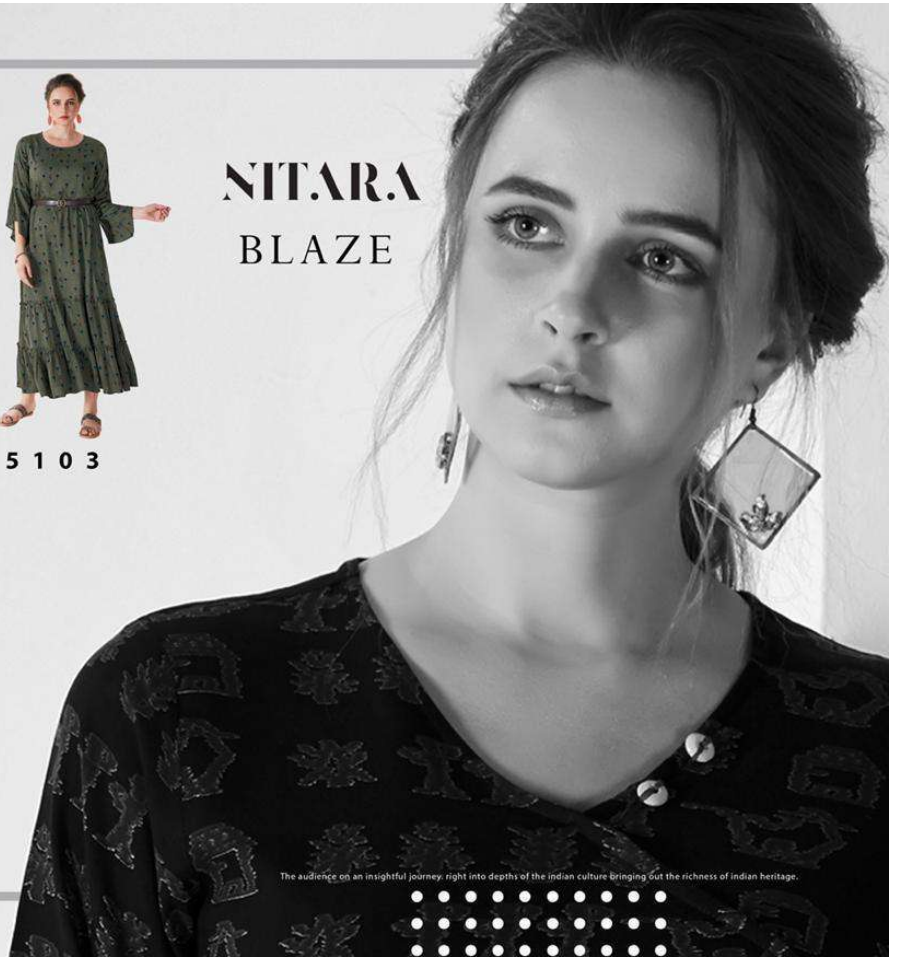

NITARA BLAZE

5 1 0 1

5 1 0 2

5 1 0 3

5 1 0 4

5 1 0 5