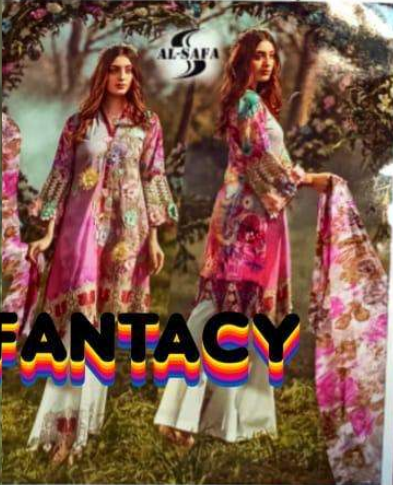

# FLORAL FANTASY

Dupatta

Bottom

Luxury Lawn Embroidered Collection  
By Floral-Fantasy

#A-28 TOP-LUXURY LAWN COTTON DIGITAL  
PRINTED WITH EMBROIDERY