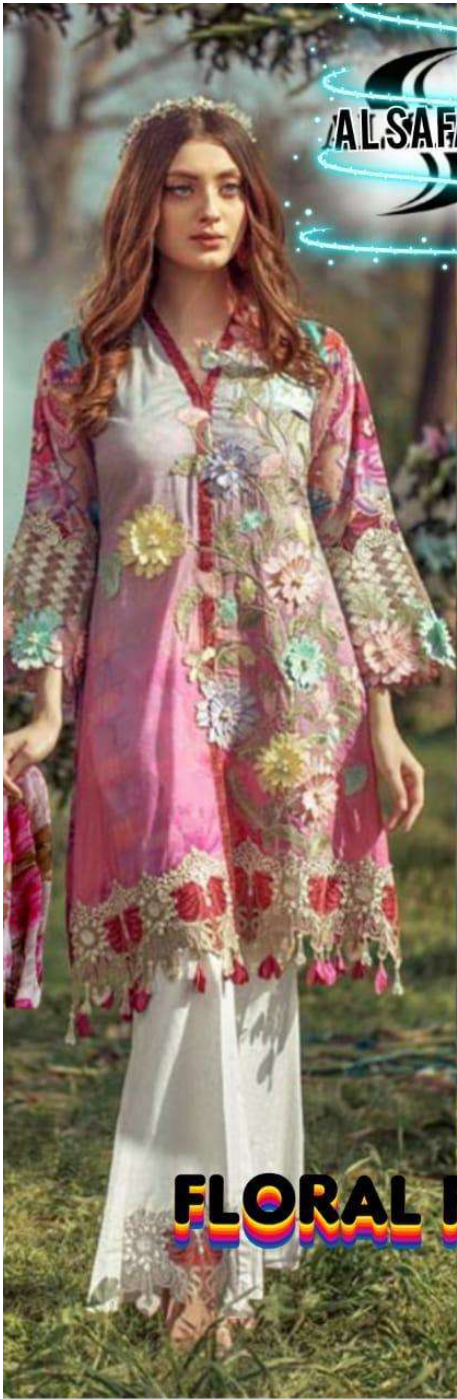

ALSAFA

FLORAL FANTASY

Dupatta

Bottom

Luxury Lawn Embroidered Collection
By Floral-Fantasy

#A-28 TOP-LUXURY LAWN COTTON DIGITAL
PRINTED WITH EMBROIDERY