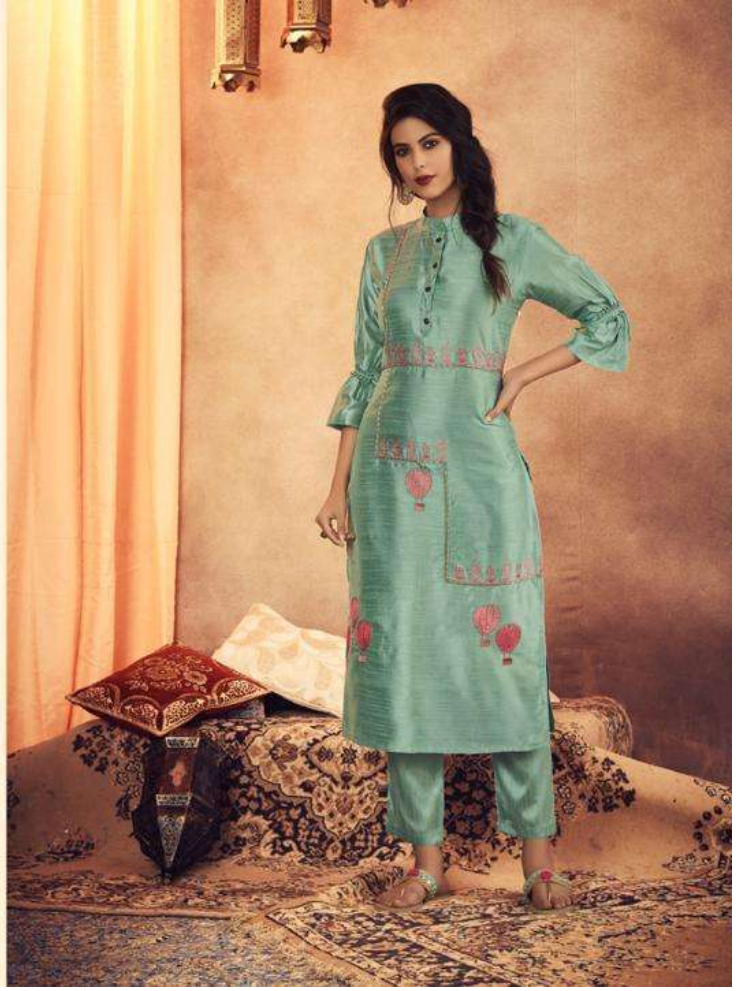

TUCUTE

TUCUTE

✦ SIGNIFICANCE OF SIMPLICITY ✦

TC 830

TUCUTE

✦ SIGNIFICANCE OF SIMPLICITY ✦

✦ SIGNIFICANCE OF SIMPLICITY ✦

TUCUTE

TC 834

TUCUTE

TC 835

✦ SIGNIFICANCE OF SIMPLICITY ✦

TUCUTE

✦ SIGNIFICANCE OF SIMPLICITY ✦

TUCUTE

◆ SIGNIFICANCE OF SIMPLICITY ◆

835

TUCUTE

TUCUTE

Design no.	Product name	Rate
TC-828	TUCUTE	999
TC-829	TUCUTE	999
TC-830	TUCUTE	999
TC-831	TUCUTE	999
TC-832	TUCUTE	999
TC-833	TUCUTE	999
TC-834	TUCUTE	999
TC-835	TUCUTE	999
	(Fully stiched)	

Fabric.

Top - Silk with inner
Bottom - Silk with inner

Size - M , L , XL , XXL

Karma trendz pvt ltd
