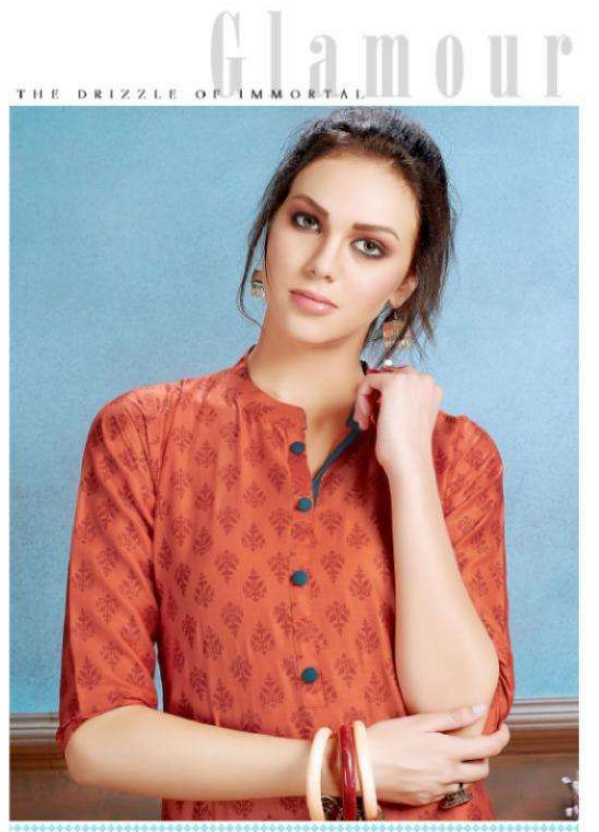

Stunning AS THE MIDNIGHT SKY

hear  
by KERSOM  
Dolphin

1004  
✦

heer  
by KERSOM  
Dolphin

Excellency HER ROYAL \*\*\*\*\*

1001

Luxurious  
IN HER SEMBLANCE

1002

1003  
✦

Stunning AS THE MIDNIGHT SKY

hear  
by KERSOM  
Dolphin

1004  
✦

1005  
✦

Glamour THE DRIZZLE OF IMMORTAL

hear  
by KERSOM  
*Dolphin*

1006

A full-body fashion photograph of the same woman from the close-up. She is wearing a brown kurta with a black leaf pattern, black leggings, and black high-heeled sandals. She is standing in a room with a wooden cabinet and a vase. The background is a blue wall. The number '1006' is printed in the bottom left corner of the image.