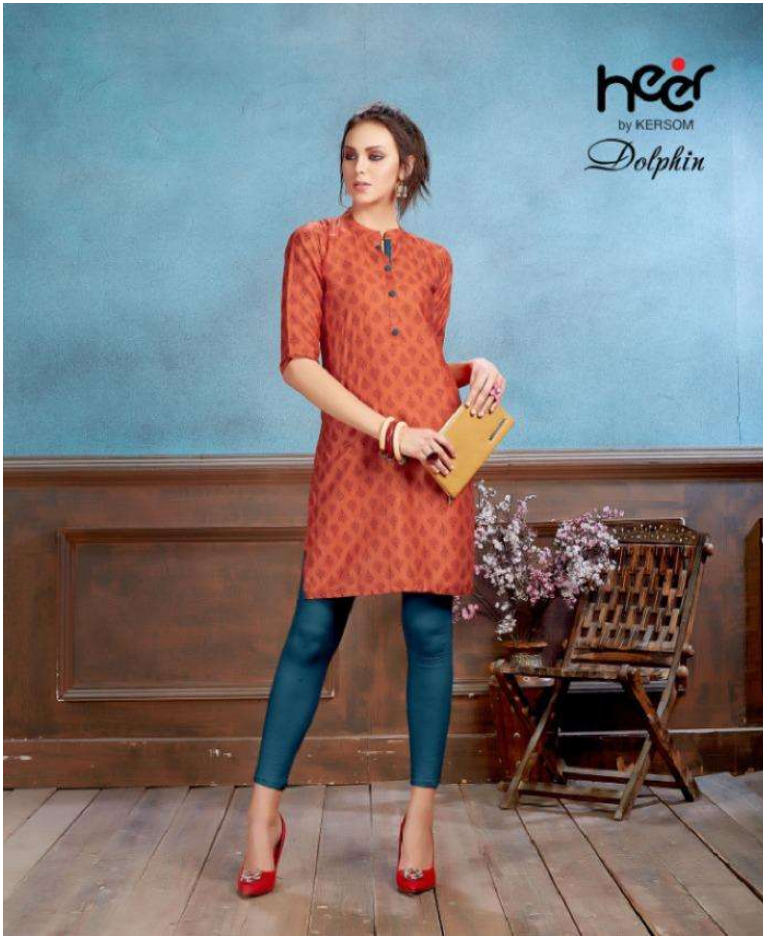

Stunning AS THE MIDNIGHT SKY

hear  
by KERSOM  
Dolphin

1004  
✦

heer  
by KERSOM  
Dolphin

Excellency HER ROYAL \*\*\*\*\*

1001

Luxurious  
IN HER SEMBLANCE

1002

1003  
✦

Stunning AS THE MIDNIGHT SKY

hear  
by KERSOM  
Dolphin

1004  
✦

1005  
✦

Glamour THE DRIZZLE OF IMMORTAL

hear  
by KERSOM  
*Dolphin*

1006

A full-body fashion photograph of the same woman from the close-up. She is wearing a brown kurta with a black leaf pattern, black leggings, and black high-heeled sandals. She is standing in a room with a wooden cabinet and a vase. The background is a blue wall. The number '1006' is printed in the bottom left corner of the image.