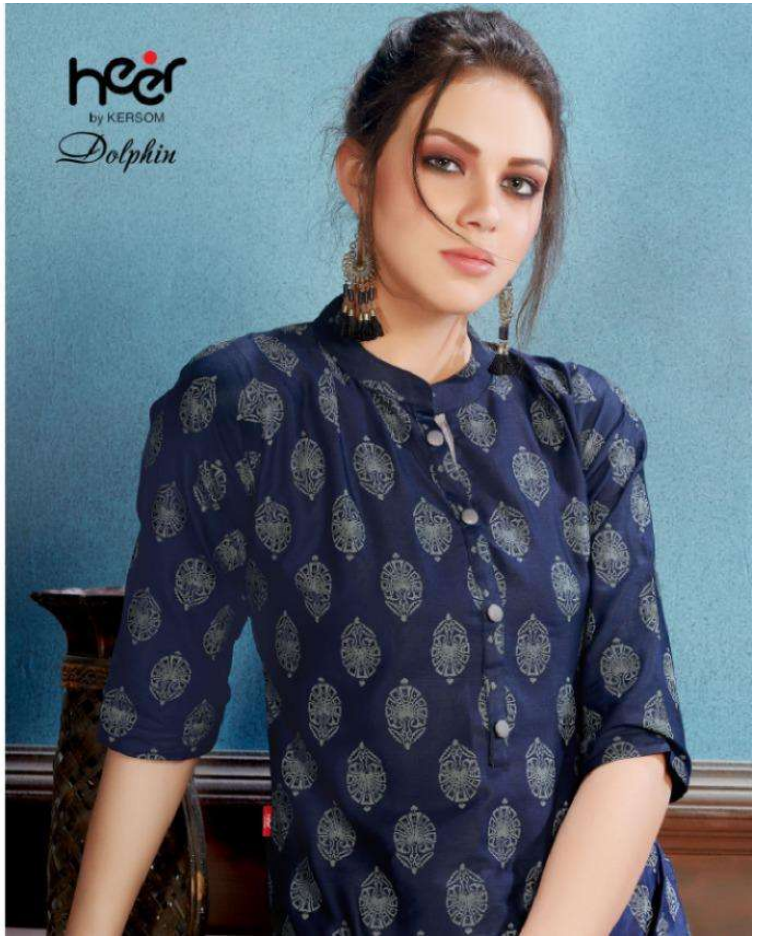

Stunning AS THE MIDNIGHT SKY

hear  
by KERSOM  
Dolphin

1004  
✦

heer  
by KERSOM  
Dolphin

Excellency HER ROYAL \*\*\*\*\*

1001

Luxurious  
IN HER SEMBLANCE

1002

1003  
✦

Stunning AS THE MIDNIGHT SKY

hear  
by KERSOM  
Dolphin

1004  
✦

1005  
✦

Glamour THE DRIZZLE OF IMMORTAL

hear  
by KERSOM  
*Dolphin*

1006

A full-body fashion photograph of the same woman from the close-up. She is wearing a brown kurta with a black leaf pattern, black leggings, and black high-heeled sandals. She is standing in a room with a wooden cabinet and a vase. The background is a blue wall. The number '1006' is printed in the bottom left corner of the image.

Stunning AS THE MIDNIGHT SKY

hear  
by KERSOM  
Dolphin

1007