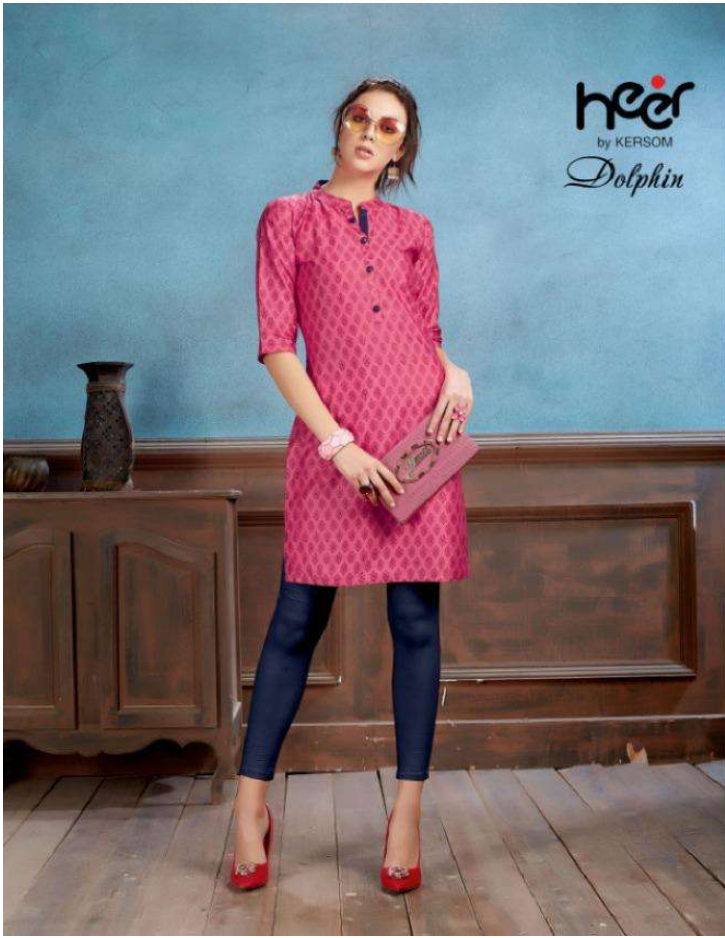

Stunning AS THE MIDNIGHT SKY

hear  
by KERSOM  
Dolphin

1004  
✦

heer  
by KERSOM  
Dolphin

Excellency HER ROYAL \*\*\*\*\*

1001

Luxurious  
IN HER SEMBLANCE

1002

1003  
✦

Stunning AS THE MIDNIGHT SKY

hear  
by KERSOM  
Dolphin

1004  
✦

1005  
✦

Glamour THE DRIZZLE OF IMMORTAL

hear  
by KERSOM  
*Dolphin*

1006

A full-body fashion photograph of the same woman from the close-up. She is wearing a brown kurta with a black leaf pattern, black leggings, and black high-heeled sandals. She is standing in a room with a wooden cabinet and a vase. The background is a blue wall. The number '1006' is printed in the bottom left corner of the image.