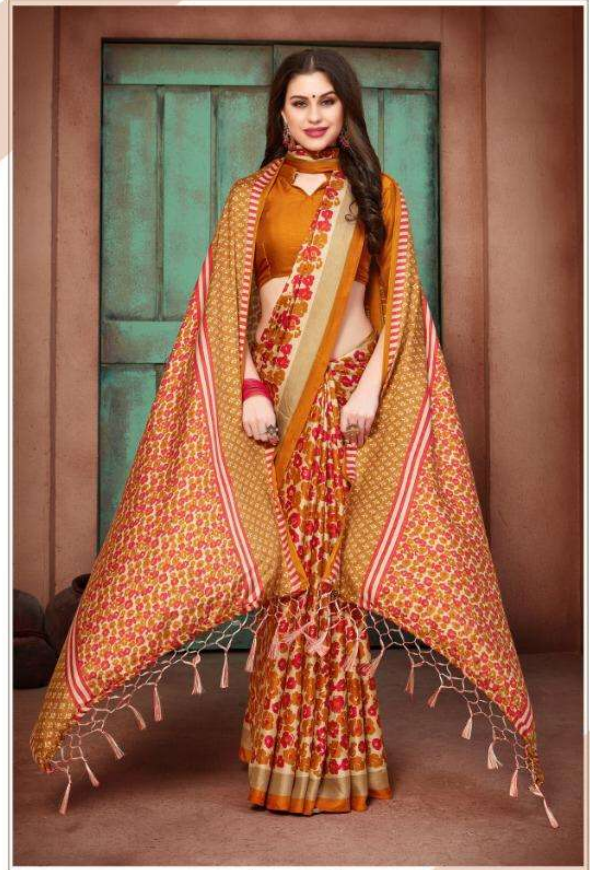

PASHMINA

SAREE WITH SHAWL
vol-13

EXPRESS WOMAN

13001

GLORIOUS VALUES

13002

GLORIOUS VALUES

13004

COLOUR TOUCH

Replace your out-of-date wardrobe with exotically patterned collection and good colored design on fabrics. feminine touch to your personality

13006

GLORIOUS VALUES

13008

COLOUR TOUCH

Refresh your wardrobe with exotically patterned collection and good colored design in finest fabric to suit your personality

GLORIOUS VALUES

EXPRESS WOMAN