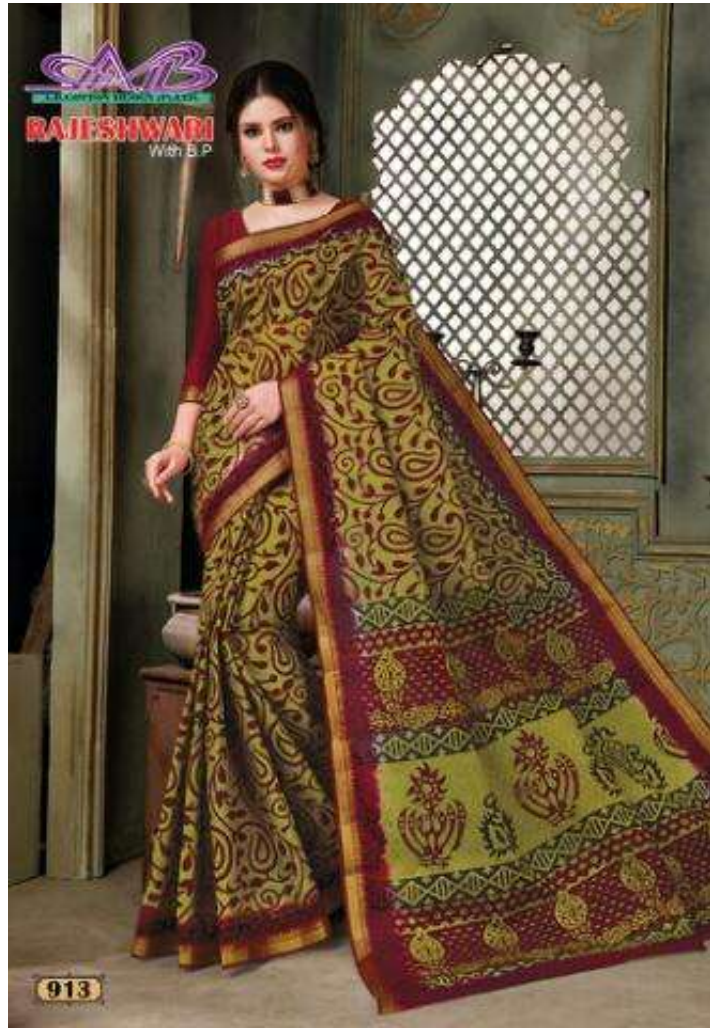

AB
DESIGNER

RAJESHWARI

RESHAM BORDER

With B.P

Single Colour Matching

AB
RAJESHWARI
With S.P

906

900