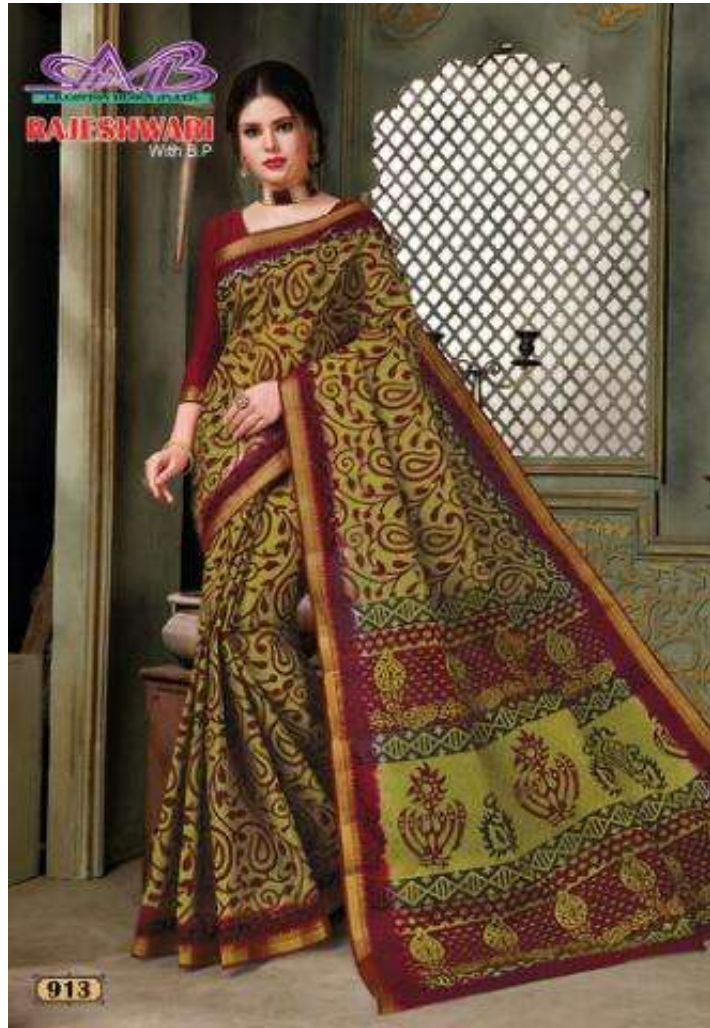

AB
DESIGNER
DESIGNER

RAJESHWARI
RESHAM BORDER With B.P
Single Colour Matching

AB
RAJESHWARI
With S.P

906

900

901

902

903