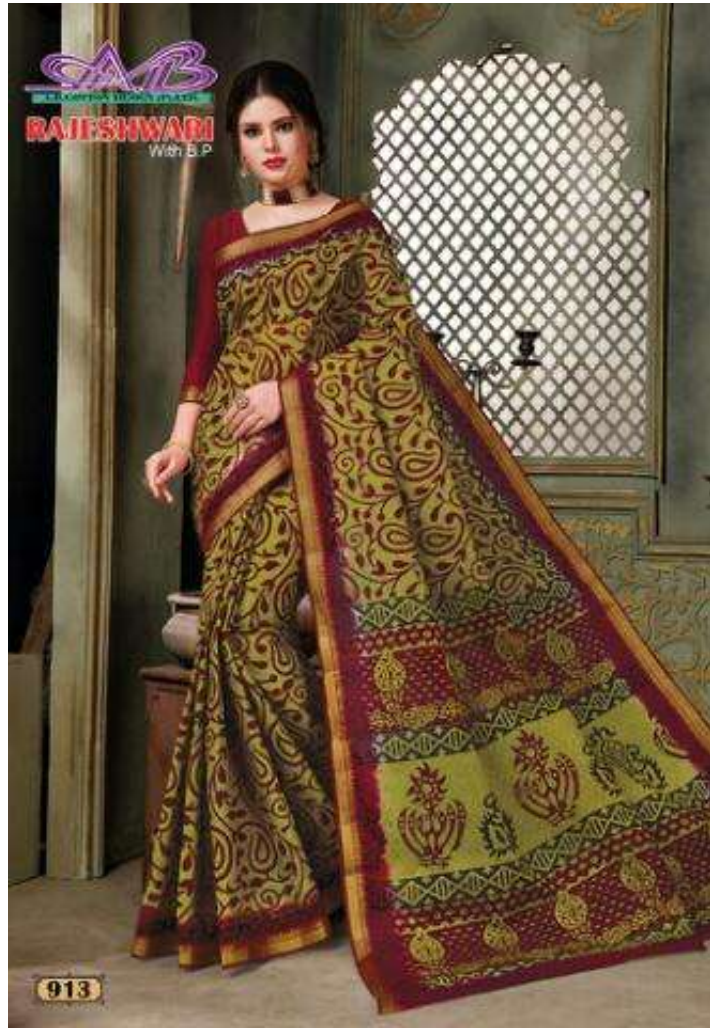

AB
DESIGNER

RAJESHWARI
RESHAM BORDER With B.P

Single Colour Matching

AB
RAJESHWARI
With S.P.

912

900

901

902