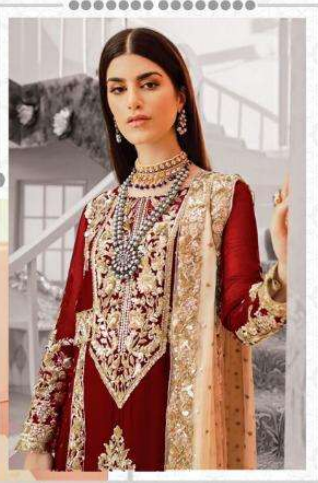

# IMROZIA

TOP - FOX JORJET & NET WITH HEAVY EMBROIDERY  
BOTTOM - HEAVY DUL SANTOON  
INNER - HEAVY DUL SANTOON  
DUPATTA - NET WITH NAJMIN HEAVY EMBROIDERY

**KJ**<sup>TM</sup>  
JUNAID & JAMSHED

3002-A

**IMROZIA**

TOP - FOX JORJET & NET WITH HEAVY EMBROIDERY  
BOTTOM - HEAVY DUL SANTOON  
INNER - HEAVY DUL SANTOON  
DUPATTA - NET WITH NAJMIN HEAVY EMBROIDERY

**KJ**<sup>TM</sup>  
JUNAID & JAMSHED

3002-B

**IMROZIA**