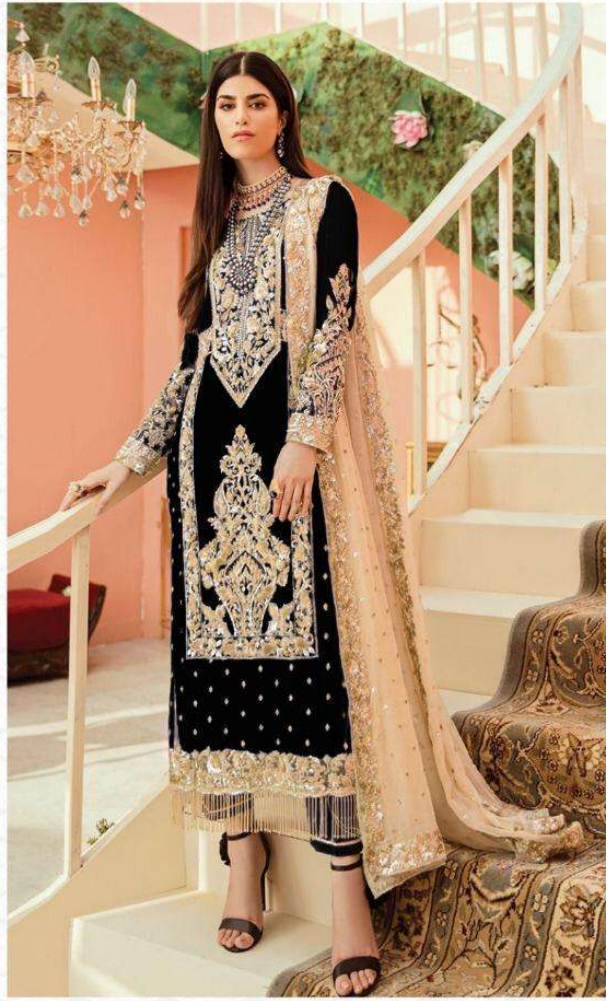

TOP - FOX JORJET & NET WITH HEAVY EMBROIDERY
BOTTOM - HEAVY DUL SANTOON
INNER - HEAVY DUL SANTOON
DUPATTA - NET WITH NAJMIN HEAVY EMBROIDERY

KJ^{TM}
JUNAI & JAMSHED

3002-F

IMROZIA