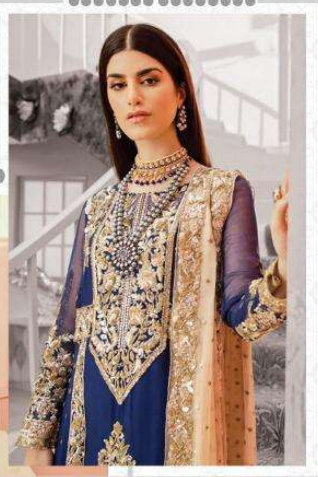

# IMROZIA

TOP - FOX JORJET & NET WITH HEAVY EMBROIDERY  
BOTTOM - HEAVY DUL SANTOON  
INNER - HEAVY DUL SANTOON  
DUPATTA - NET WITH NAJMIN HEAVY EMBROIDERY

**KJ**<sup>TM</sup>  
JUNAID & JAMSHED

3002-A

**IMROZIA**

TOP - FOX JORJET & NET WITH HEAVY EMBROIDERY  
BOTTOM - HEAVY DUL SANTOON  
INNER - HEAVY DUL SANTOON  
DUPATTA - NET WITH NAJMIN HEAVY EMBROIDERY

**KJ**<sup>TM</sup>  
JUNAID & JAMSHED

3002-B

**IMROZIA**