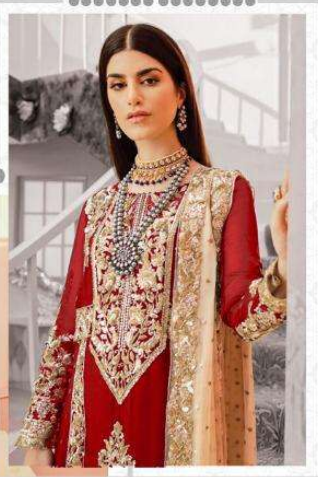

# IMROZIA

TOP - FOX JORJET & NET WITH HEAVY EMBROIDERY  
BOTTOM - HEAVY DUL SANTOON  
INNER - HEAVY DUL SANTOON  
DUPATTA - NET WITH NAJMIN HEAVY EMBROIDERY

**KJ**<sup>TM</sup>  
JUNAID & JAMSHED

3002-A

**IMROZIA**

TOP - FOX JORJET & NET WITH HEAVY EMBROIDERY  
BOTTOM - HEAVY DUL SANTOON  
INNER - HEAVY DUL SANTOON  
DUPATTA - NET WITH NAJMIN HEAVY EMBROIDERY

**KJ**<sup>TM</sup>  
JUNAID & JAMSHED

3002-B

**IMROZIA**

TOP - FOX JORJET & NET WITH HEAVY EMBROIDERY  
BOTTOM - HEAVY DUL SANTOON  
INNER - HEAVY DUL SANTOON  
DUPATTA - NET WITH NAJMIN HEAVY EMBROIDERY

**KJ**<sup>TM</sup>  
JUNAI & JAMSHED

3002-C

**IMROZIA**