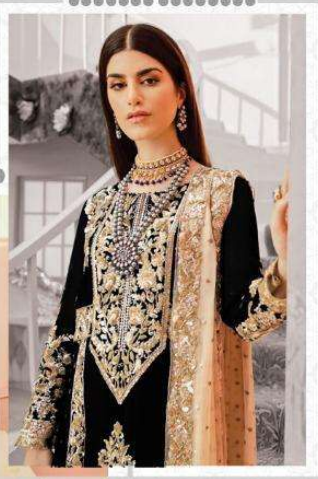

TOP - FOX JORJET & NET WITH HEAVY EMBROIDERY  
BOTTOM - HEAVY DUL SANTOON  
INNER - HEAVY DUL SANTOON  
DUPATTA - NET WITH NAJMIN HEAVY EMBROIDERY

**KJ**<sup>TM</sup>  
JUNAID & JAMSHED

3002-D

**IMROZIA**

TOP - FOX JORJET & NET WITH HEAVY EMBROIDERY  
BOTTOM - HEAVY DUL SANTOON  
INNER - HEAVY DUL SANTOON  
DUPATTA - NET WITH NAJMIN HEAVY EMBROIDERY

**KJ**<sup>TM</sup>  
JUNAID & JAMSHED

3002-E

**IMROZIA**

TOP - FOX JORJET & NET WITH HEAVY EMBROIDERY  
BOTTOM - HEAVY DUL SANTOON  
INNER - HEAVY DUL SANTOON  
DUPATTA - NET WITH NAJMIN HEAVY EMBROIDERY

**KJ**<sup>TM</sup>  
JUNAI & JAMSHED

3002-F

**IMROZIA**