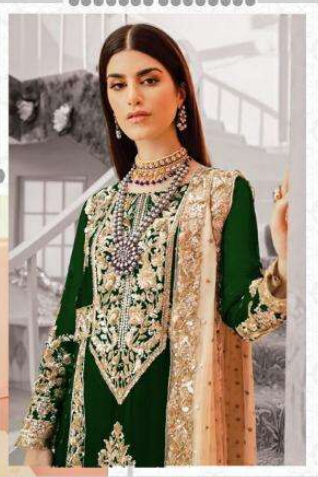

TOP - FOX JORJET & NET WITH HEAVY EMBROIDERY  
BOTTOM - HEAVY DUL SANTOON  
INNER - HEAVY DUL SANTOON  
DUPATTA - NET WITH NAJMIN HEAVY EMBROIDERY

**KJ**<sup>TM</sup>  
JUNAI & JAMSHED

3002-C

**IMROZIA**

TOP - FOX JORJET & NET WITH HEAVY EMBROIDERY  
BOTTOM - HEAVY DUL SANTOON  
INNER - HEAVY DUL SANTOON  
DUPATTA - NET WITH NAJMIN HEAVY EMBROIDERY

**KJ**<sup>TM</sup>  
JUNAID & JAMSHED

3002-D

**IMROZIA**

TOP - FOX JORJET & NET WITH HEAVY EMBROIDERY  
BOTTOM - HEAVY DUL SANTOON  
INNER - HEAVY DUL SANTOON  
DUPATTA - NET WITH NAJMIN HEAVY EMBROIDERY

**KJ**<sup>TM</sup>  
JUNAID & JAMSHED

3002-E

**IMROZIA**