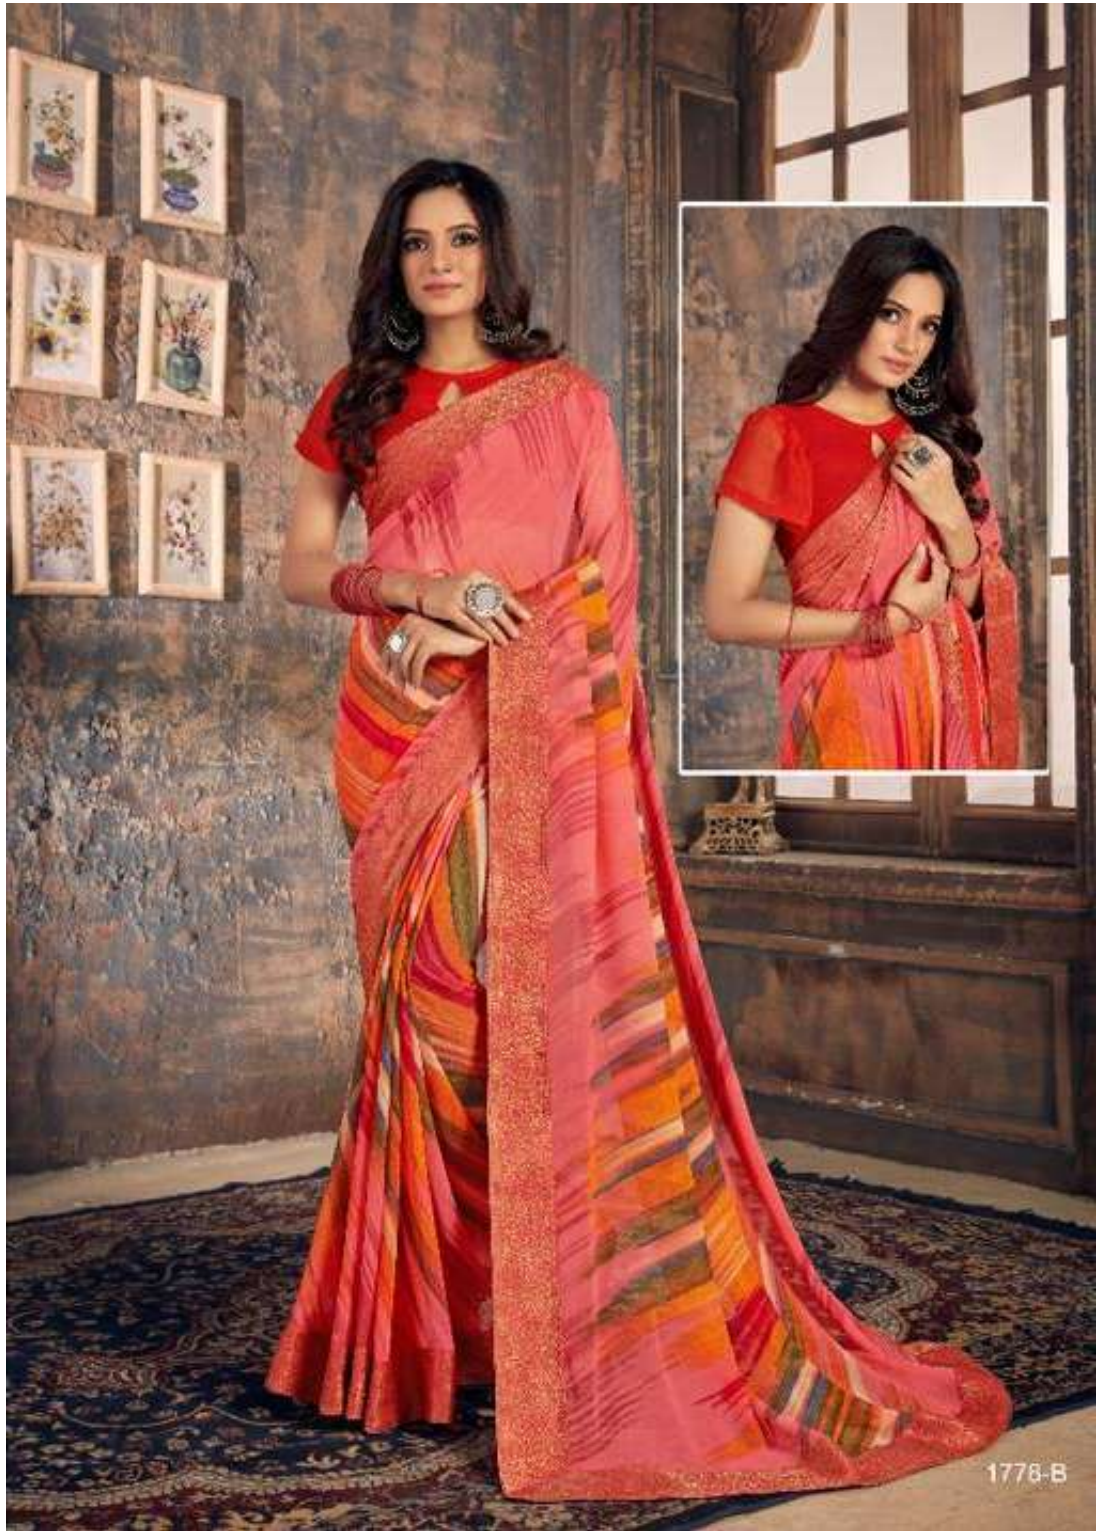

1778-B

**ALVEERA**  
ETHNIC ALUKE  
1780-A

*Handmade saree featuring an all-over vibrant floral print. Designed to suit the style of women, Indian origin, traditional saree that is truly unique.*

*The most beautiful people in the world are not those with attractive faces or shiny bodies, but those who have learned to respect the beauty of others.*