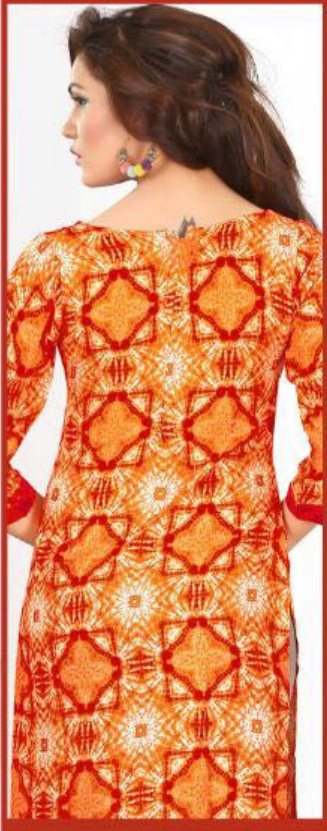

DON'T DREAM IT,
WEAR IT THE
BRIGHT AND
CAPTIVATING AURA...

3102

DON'T DREAM IT,
WEAR IT THE
BRIGHT AND
CAPTIVATING AURA...

3101

DON'T DREAM IT,
WEAR IT THE
BRIGHT AND
CAPTIVATING **AURA...**

3102

TREND
**MINT
MOMENT**

This gorgeous pastel hue brings a refreshing coolness to the scalding summer. Soft, feminine and delicate-mint steals the show when paired with neutrals, whites, mustards or even other pastels for a flirty look.