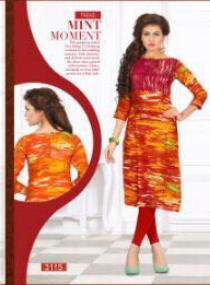

DON'T DREAM IT,
WEAR IT THE
BRIGHT AND
CAPTIVATING AURA...

3102

DON'T DREAM IT,
WEAR IT THE
BRIGHT AND
CAPTIVATING AURA...

3101

DON'T DREAM IT,
WEAR IT THE
BRIGHT AND
CAPTIVATING **AURA...**

3102

TREND
**MINT
MOMENT**

This gorgeous pastel hue brings a refreshing coolness to the scalding summer. Soft, feminine and delicate-mint steals the show when paired with neutrals, whites, mustards or even other pastels for a flirty look.