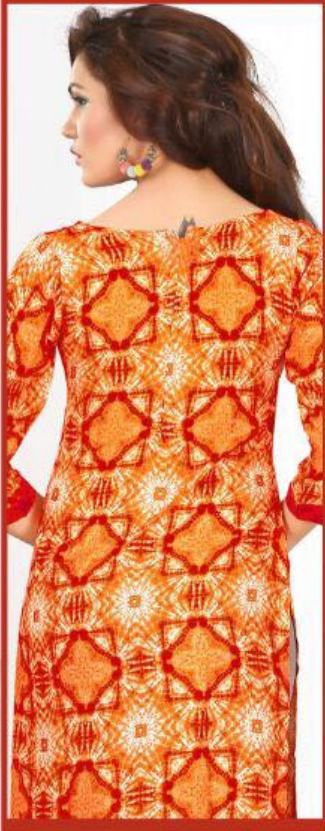

DON'T DREAM IT,
WEAR IT THE
BRIGHT AND
CAPTIVATING AURA...

3102

DON'T DREAM IT,
WEAR IT THE
BRIGHT AND
CAPTIVATING AURA...

3101

DON'T DREAM IT,
WEAR IT THE
BRIGHT AND
CAPTIVATING AURA...

3102

TREND
**MINT
MOMENT**

This gorgeous pastel hue brings a refreshing coolness to the scalding summer. Soft, feminine and delicate-mint steals the show when paired with neutrals, whites, mustards or even other pastels for a flirty look.