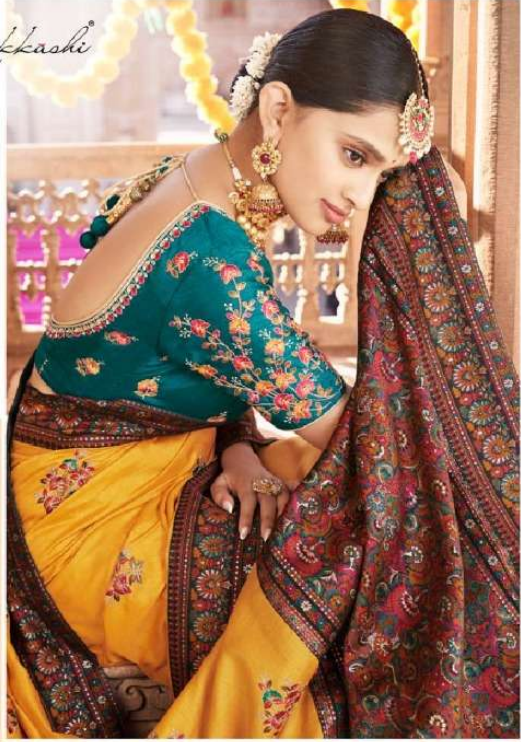

nakkashi

D.NO:- 4130