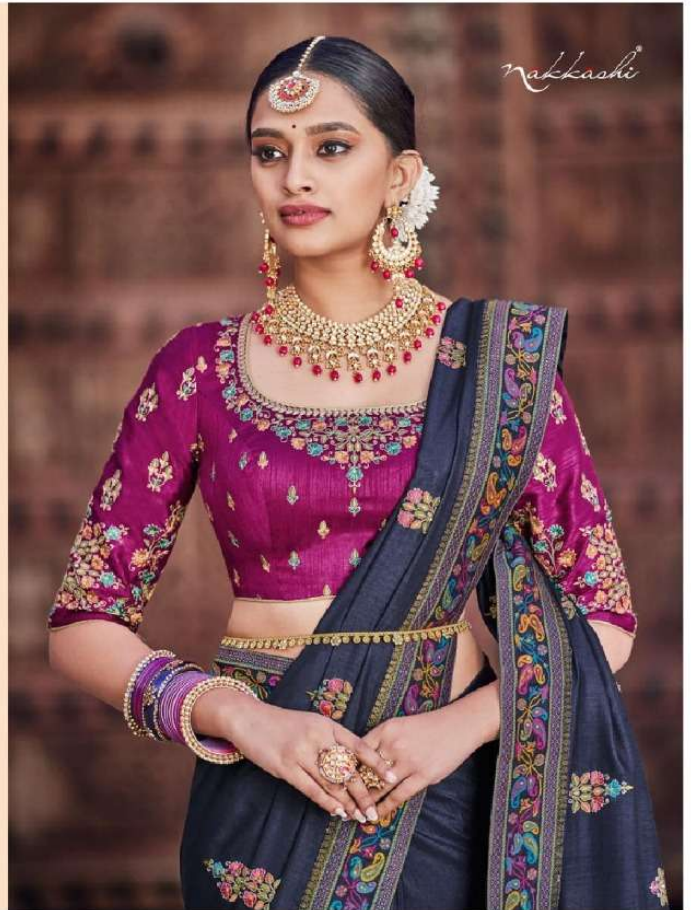

PEACOCK GREEN DOLA SILK SAREE HAVING KASHMIRI BROCADE PALLU AND BORDER PAIRED WITH PEACOCK GREEN RAW SILK BLOUSE

D.NO.:- 4181

*nakkashi*

MUSTARD DOLA SILK SAREE HAVING KASHMIRI BROCADE PALLI AND BORDER PAIRED WITH PEACOCK BLUE RAW SILK BLOUSE

D.NO:- 4130

*nakkashi*

PEACOCK GREEN DOLA SILK SAREE HAVING KASHMIRI BROCADE PALLU AND BORDER PAIRED WITH PEACOCK GREEN RAW SILK BLOUSE

  
D.NO.:- 4181

RED DOLA SILK SAREE HAVING KASHMIRI BROCADE PALLU AND BORDER PAIRED WITH MAROON RAW SILK BLOUSE

D.NO.- 4182

  
D.NO:- 4184

*nakkashi*

SEA GREEN DOLA SILK SAREE HAVING KASH-MIRI BROCADE FALLU  
AND BORDER PAIRED WITH BOTTLE GREEN RAW SILK BLOUSE

D.NO:- 4185

OLIVE GREEN DOLA SILK SAREE HAVING KASHMIRI BROCADE PALLU AND BORDER PAIRED WITH BOTTLE GREEN RAW SILK BLOUSE