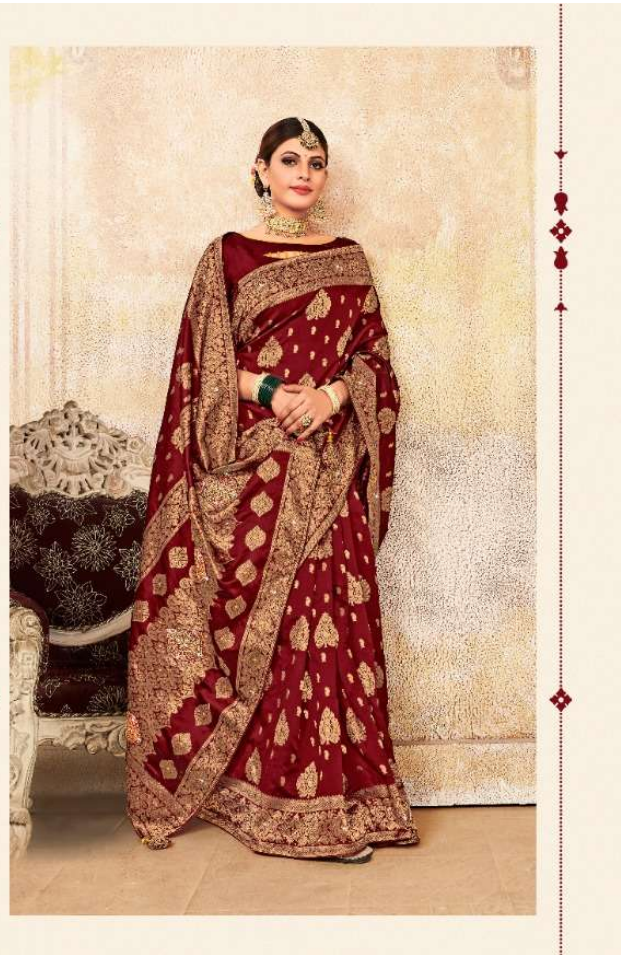

INDIAN LADY™
SAREES & MUCH MORE

GEETASAR-2

A decorative flourish consisting of a horizontal line with ornate, symmetrical scrollwork and leaf-like patterns extending downwards from the center.

1605

INDIAN LADY
SAREES & SUIT MODELS

◆ 3605 ◆

INDIAN LADY
SAREES & MUCH MORE

◆ 4605 ◆

5605

INDIAN LADY™
SHALU & BUCHI MOND

◆ 6605 ◆

INDIAN LADY
SAREE & MORE MORE

◆ 8605 ◆