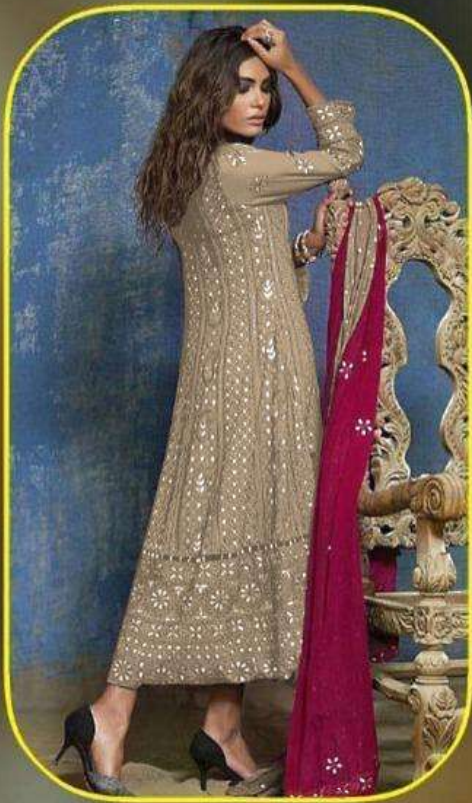

TOP: Georgette With
Heavy Embroidery
& Real Mirror Work
BOTTOM: Royal Crape

DUPATTA: Georgette with
Embroidery
Real Mirror Work

Chikankari
On Real Mirror Work