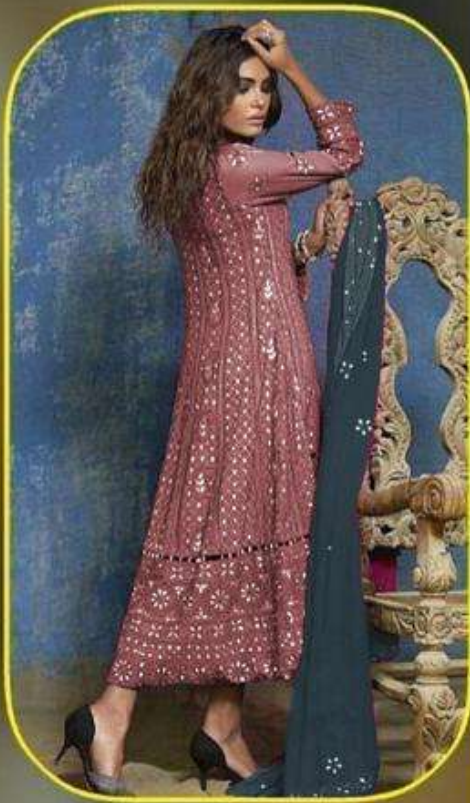

TOP: Georgette With
Heavy Embroidery
& Real Mirror Work
BOTTOM: Royal Crape

DUPATTA: Georgette with
Embroidery
Real Mirror Work

Chikankari
On Real Mirror Work