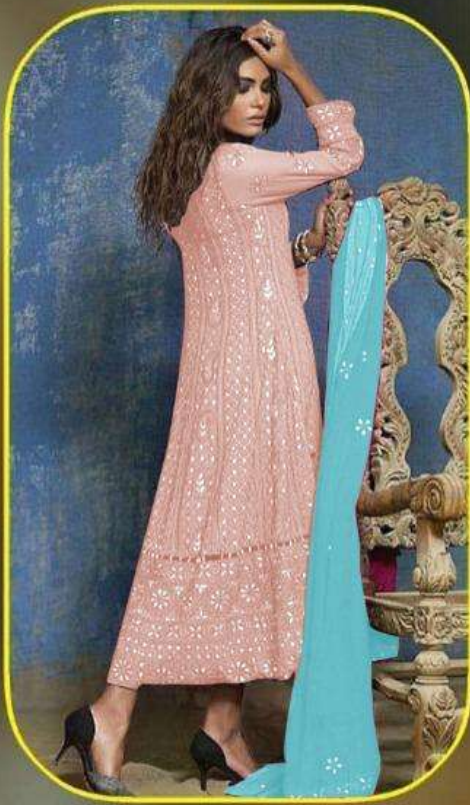

TOP: Georgette With
Heavy Embroidery
& Real Mirror Work
BOTTOM: Royal Crape

DUPATTA: Georgette with
Embroidery
Real Mirror Work

Chikankari
On Real Mirror Work