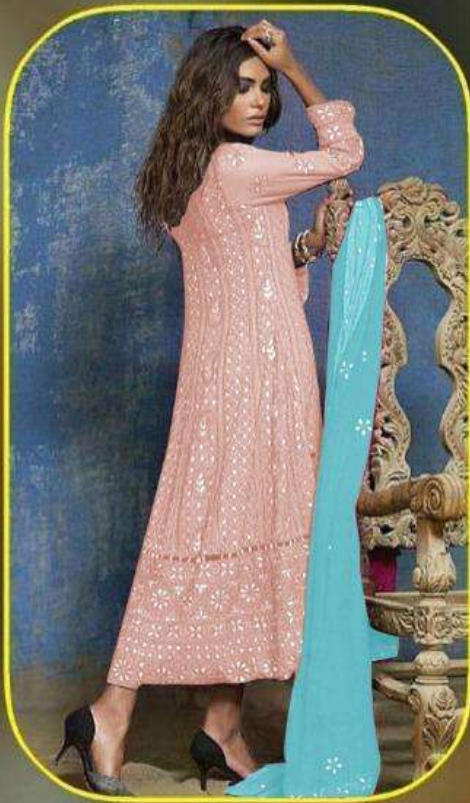

TOP: Georgette With
Heavy Embroidery
& Real Mirror Work
BOTTOM: Royal Crape

DUPATTA: Georgette with
Embroidery
Real Mirror Work

Chikankari
On Real Mirror Work