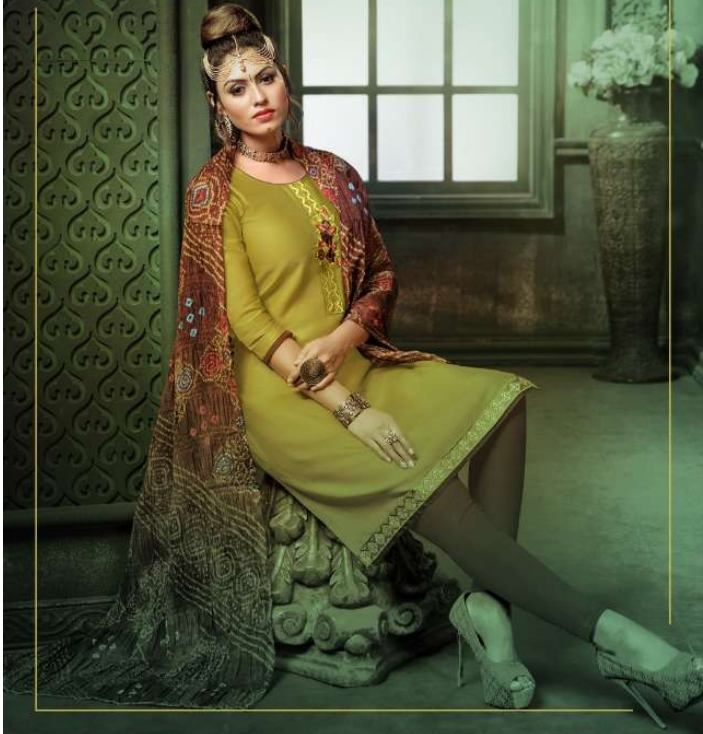

Hetvi®

CHASE YOUR DREAMS...

in high heels of course

JHUMKA-9001