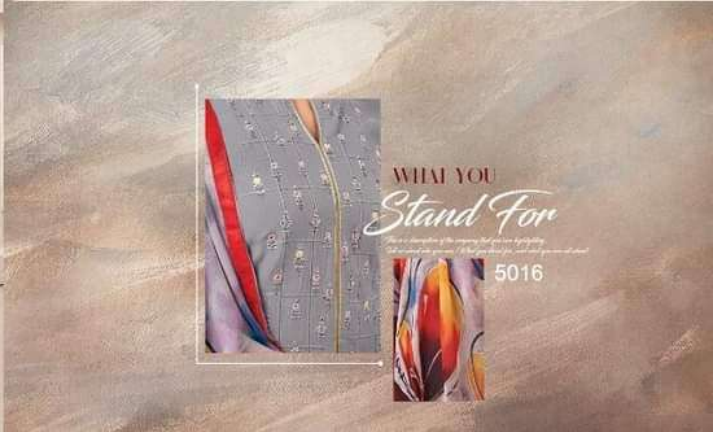

3021

4007

THE EXOTIC
Experience the exotic serenity and
the timeless elegance in every design.

A collection of four color swatches arranged in a 2x2 grid. The top-left swatch is a small square of the green patterned fabric. The top-right swatch is a solid red square. The bottom-left swatch is a larger square of the red fabric. The bottom-right swatch is a small square of the green patterned fabric.

THE EXCLUSIVE

THE EXCLUSIVE

MAGIC 5005
Collection

THE EXCLUSIVE

6003

THIS MIRVHIOUS

6018