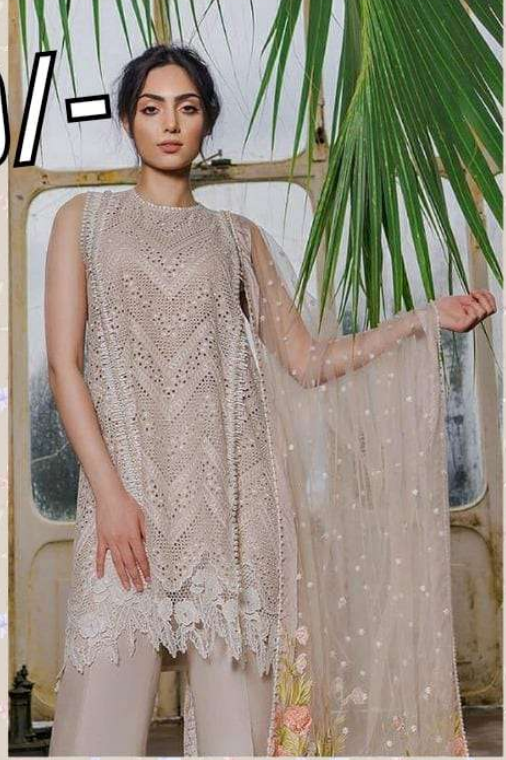

MARIYA B. LAWN
SUPER HIT

Shree Fab
Mariya B.
Super Hit Nx

899/-

1299/-

BONANZA

SANA SAFINAZ
VOL-1

999/-

Sana Safinaz
Premium Lawn Collection