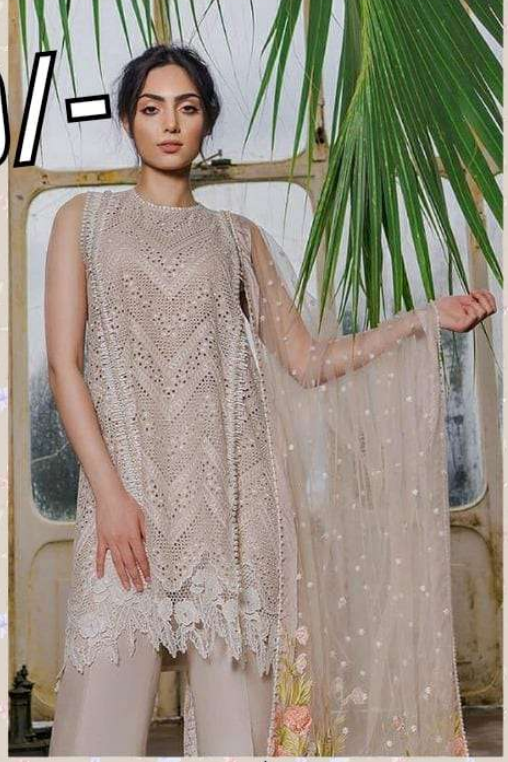

MARIYA B. LAWN
SUPER HIT

Shree Fab
Mariya B.
Super Hit Nx

899/-

1299/-

BONANZA

SANA SAFINAZ
VOL-1

999/-

Sana Safinaz
Premium Lawn Collection