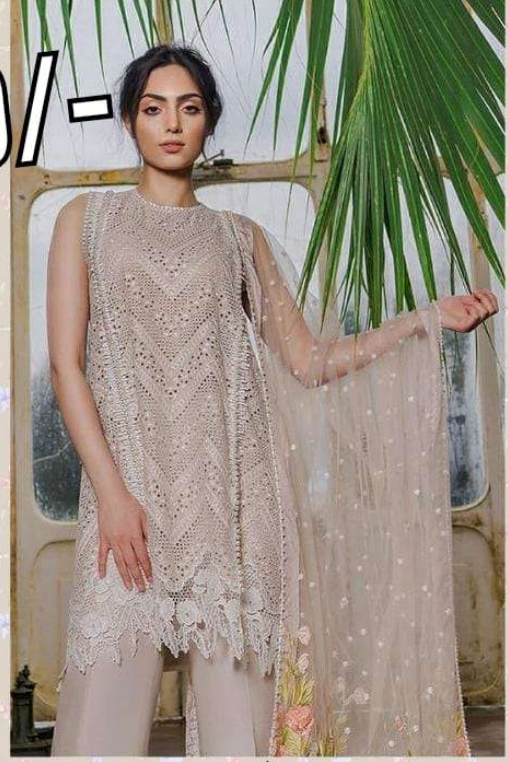

MARIYA B. LAWN  
SUPER HIT

Shree Fab  
Mariya B.  
Super Hit Nx

899/-

1299/-

BONANZA

SANA SAFINAZ  
VOL-1

999/-

Sana Safinaz  
Premium Lawn Collection