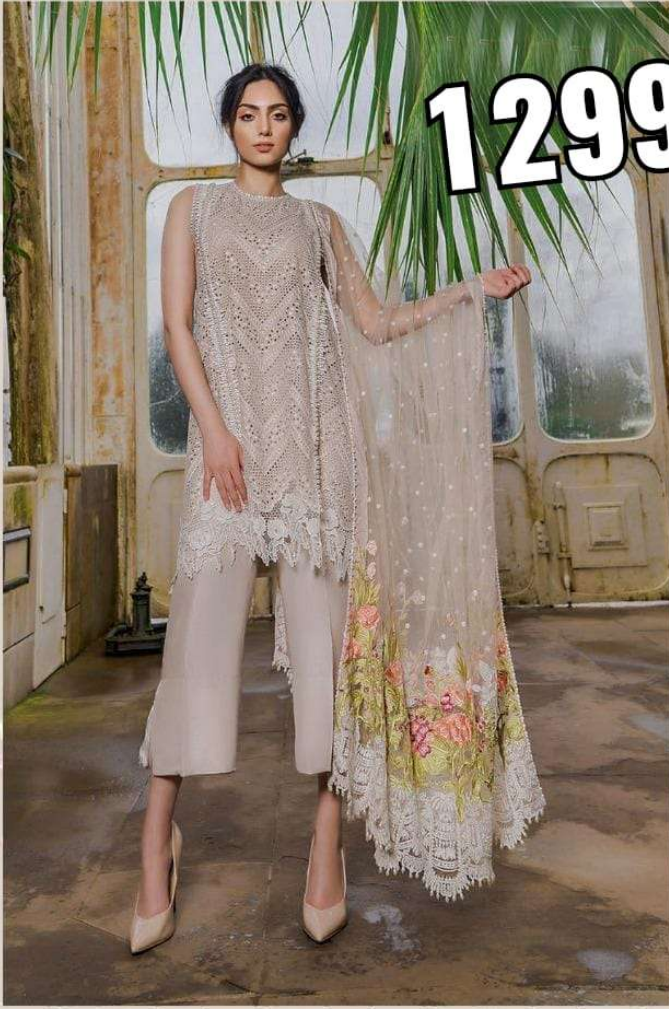

MARIYA B. LAWN
SUPER HIT

Shree Fab
Mariya B.
Super Hit Nx

899/-

1299/-

BONANZA

SANA SAFINAZ
VOL-1

999/-

Sana Safinaz
Premium Lawn Collection