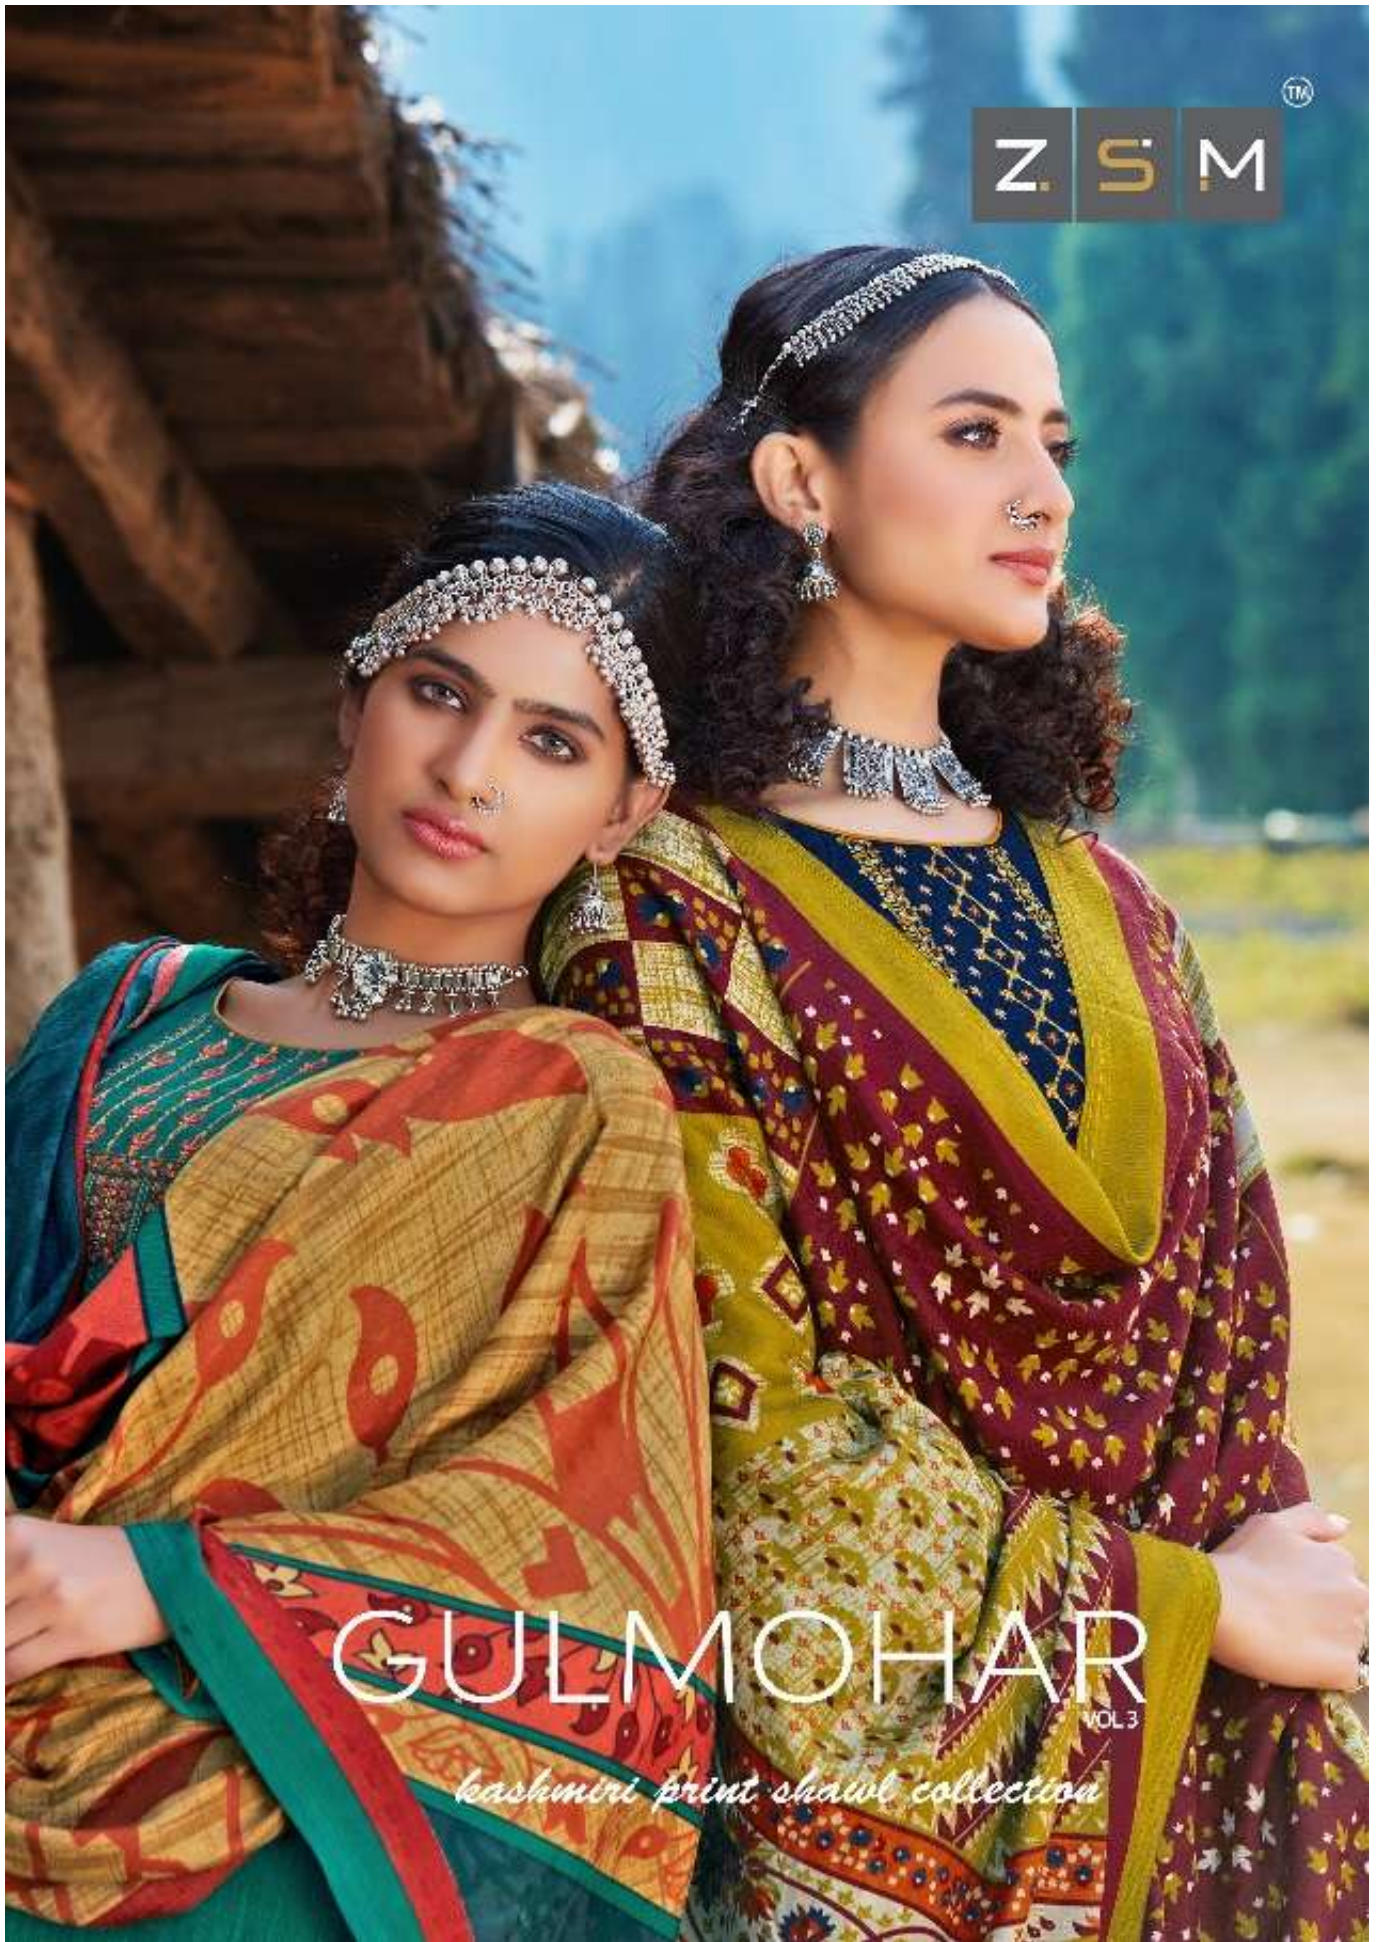

Z S M TM

GULMOHAR

VOL.3

kashmiri print shawl collection

Z S M

3002

Z S M[®]

3003

Catalogue

GULMOHAR

VOL-3

(Winter Collection) Catalogue

Fabric Details

TOP :- HEAVY I-BALL PASHMINA PRINT WITH FANCY EMBROIDERY WORK

BOTTOM :- HEAVY TWILL

DUPPATA :- BOX PALLU KASHMIRI PRINT SHAWL DUPPATA