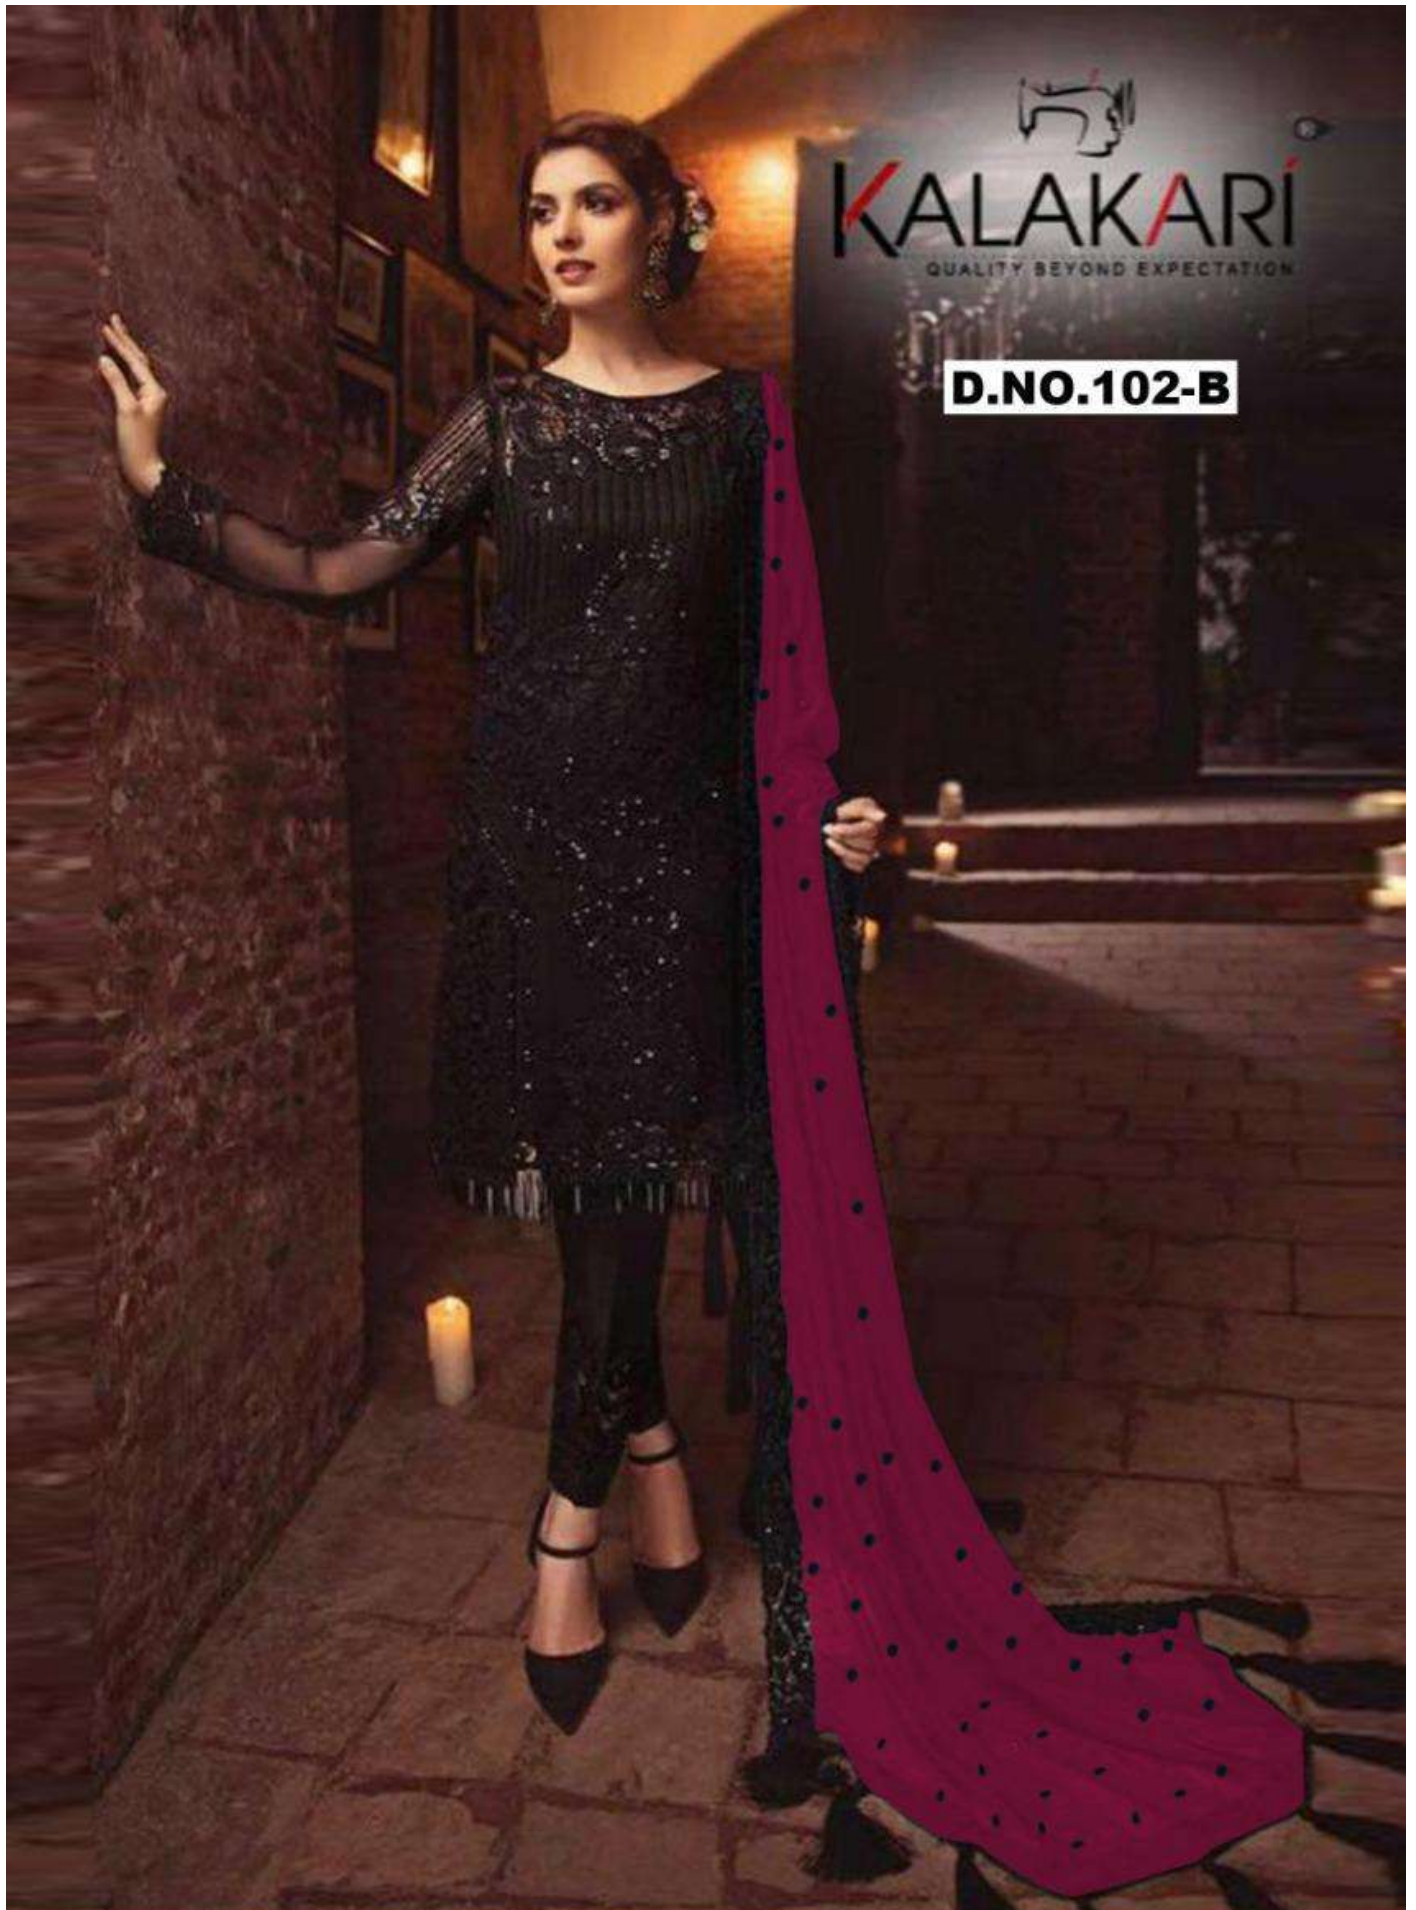

Top - Georgette heavy embroidered
Inner Bottom - Santoon silk with emb patch
Dupatta - Nazneen heavy embroidered

KALAKARI
QUALITY BEYOND EXPECTATION

D.NO.102-A

Top - Georgette heavy embroidered
Inner Bottom - Santoon silk with emb patch
Dupatta - Nazneen heavy embroidered

KALAKARI
QUALITY BEYOND EXPECTATION

D.NO.102-B

Top - Georgette heavy embroidered
Inner Bottom - Santoon silk with emb patch
Dupatta - Nazneen heavy embroidered

Top - Georgette heavy embroidered
Inner Bottom - Santoon silk with emb patch
Dupatta - Nazneen heavy embroidered