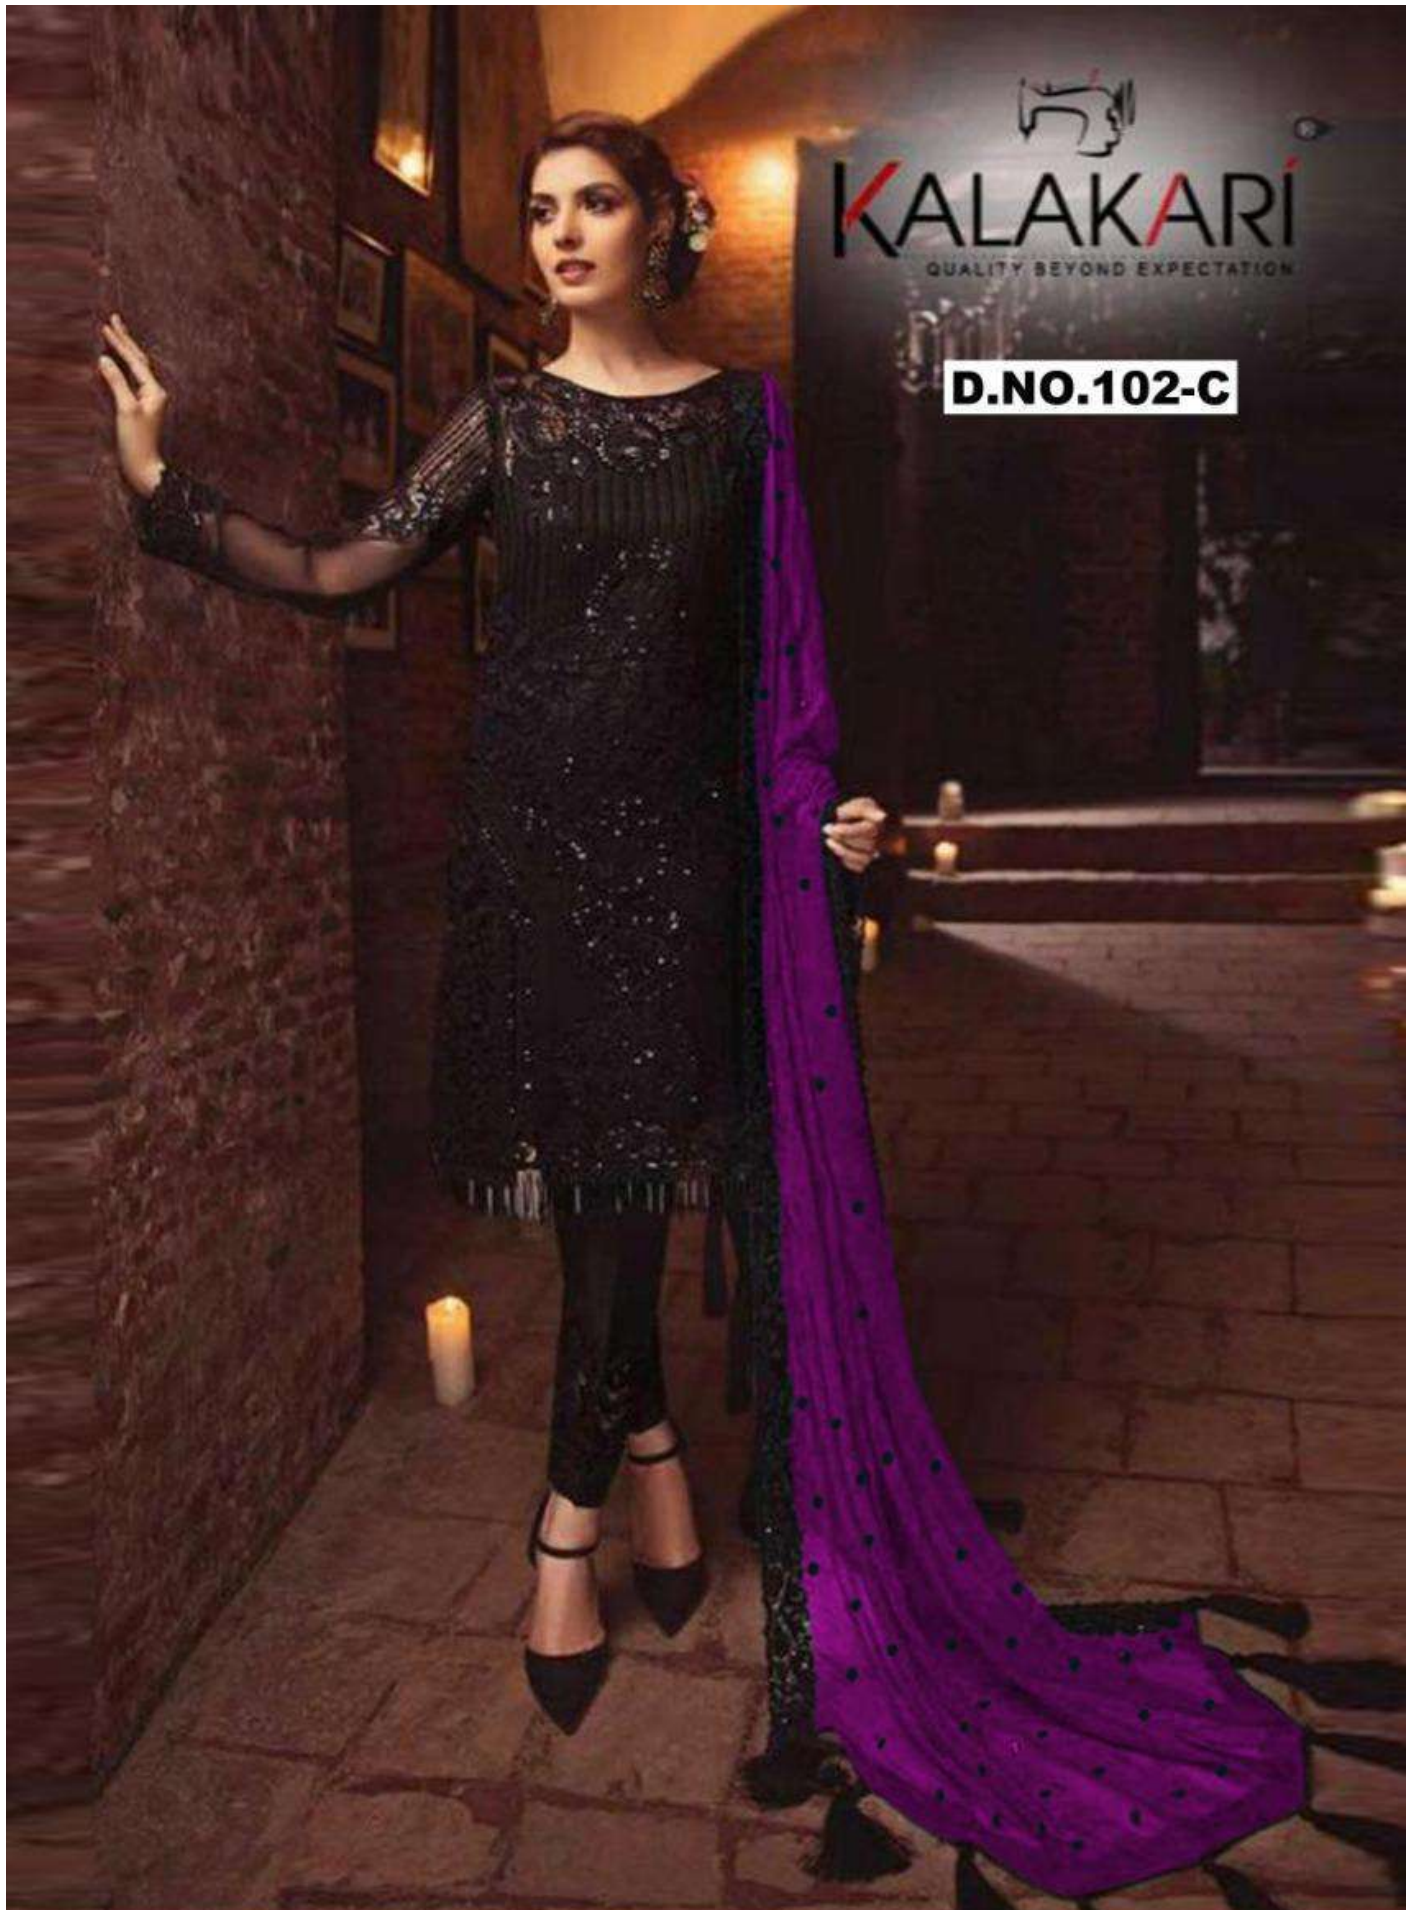

Top - Georgette heavy embroidered
Inner Bottom - Santoon silk with emb patch
Dupatta - Nazneen heavy embroidered

KALAKARI
QUALITY BEYOND EXPECTATION

D.NO.102-A

Top - Georgette heavy embroidered
Inner Bottom - Santoon silk with emb patch
Dupatta - Nazneen heavy embroidered

KALAKARI
QUALITY BEYOND EXPECTATION

D.NO.102-B

Top - Georgette heavy embroidered
Inner Bottom - Santoon silk with emb patch
Dupatta - Nazneen heavy embroidered

Top - Georgette heavy embroidered
Inner Bottom - Santoon silk with emb patch
Dupatta - Nazneen heavy embroidered