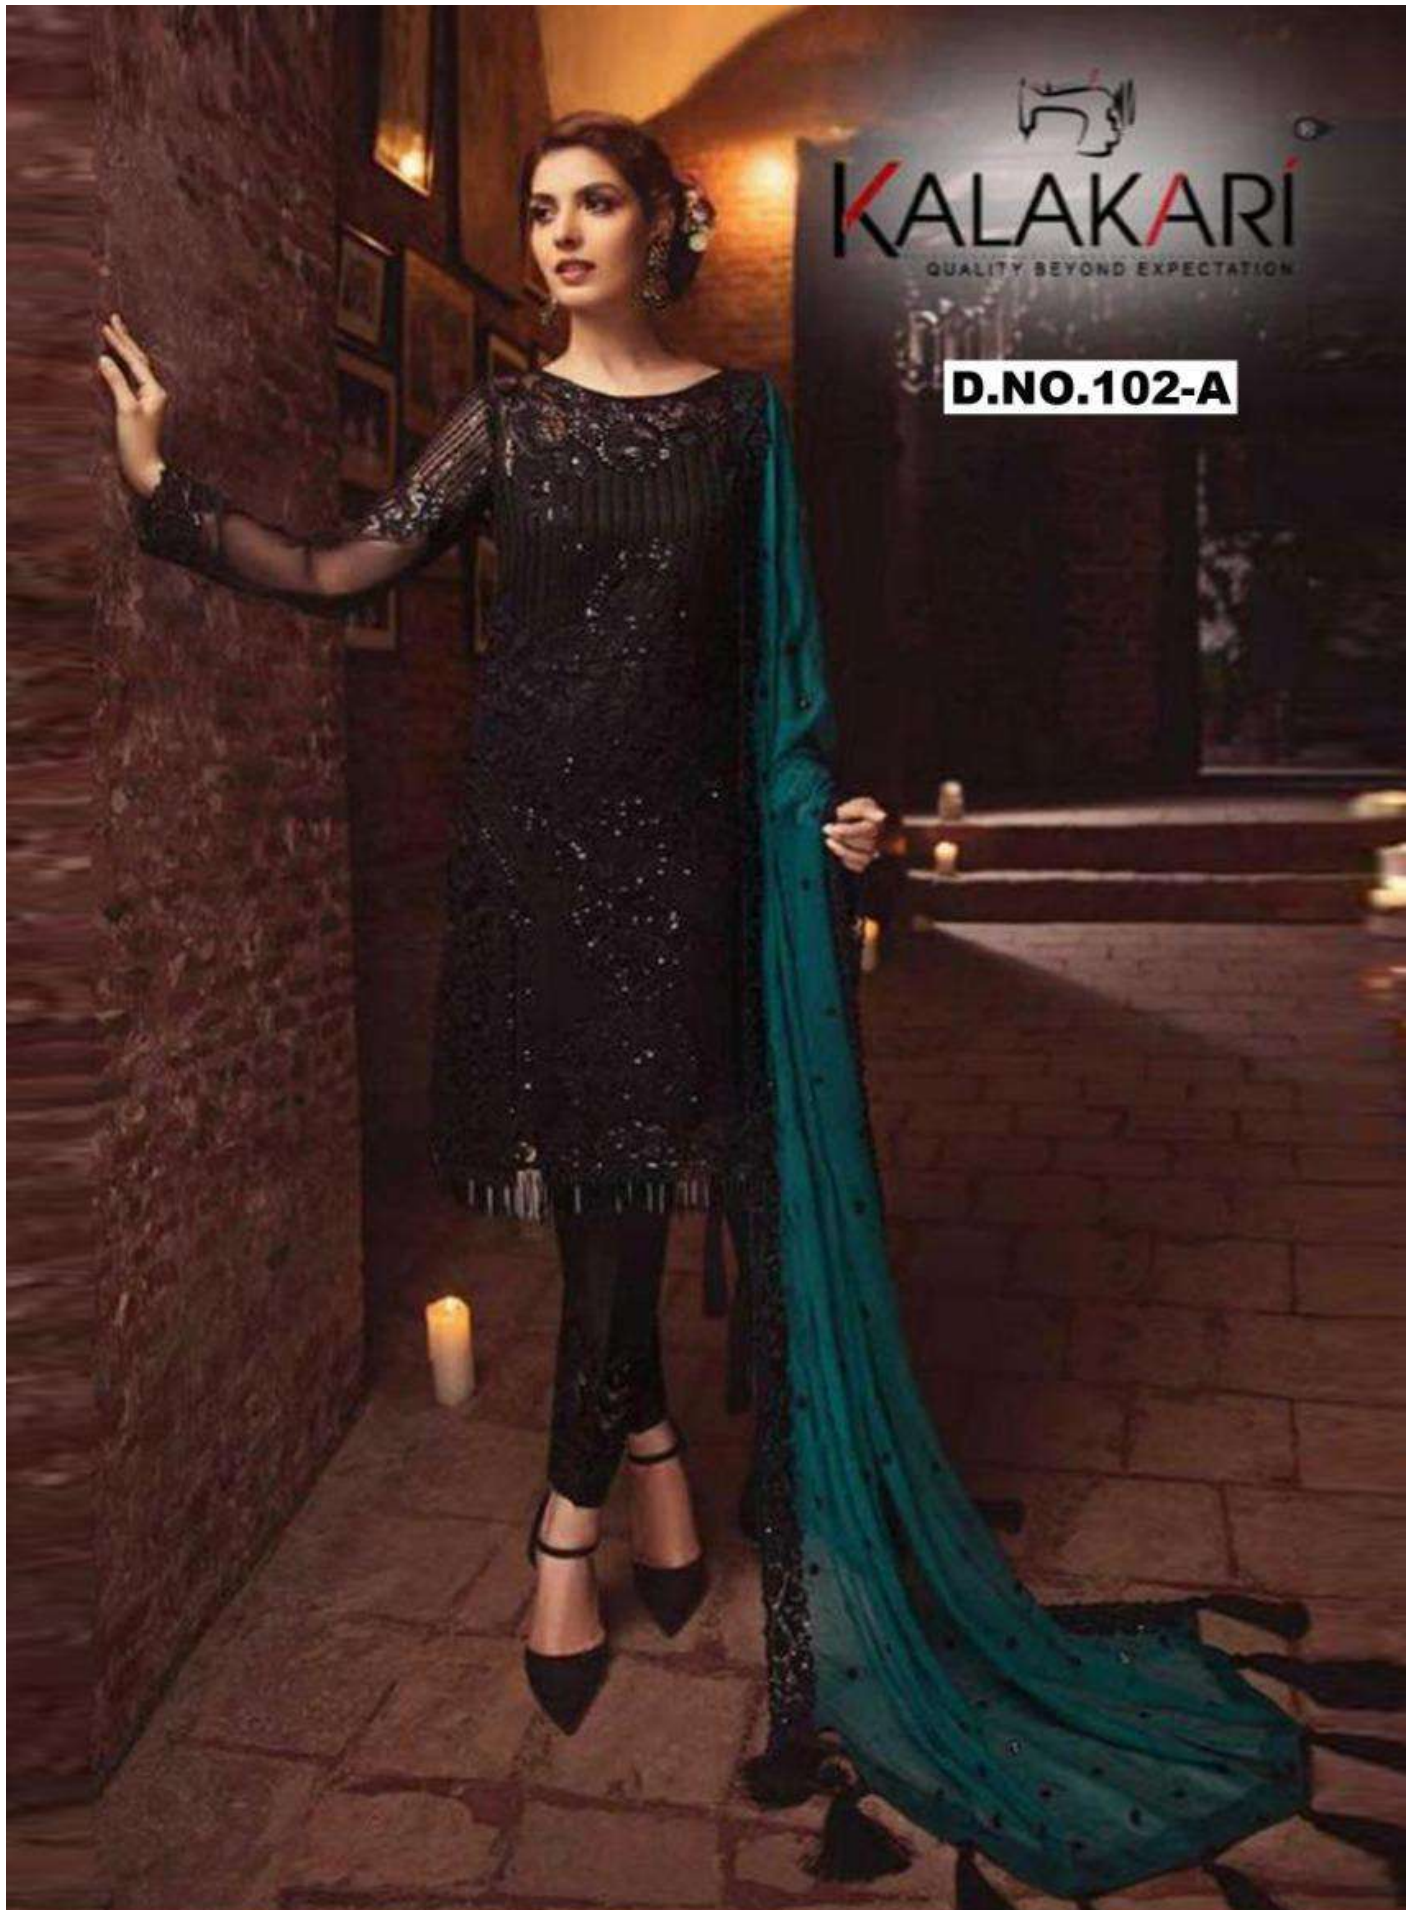

Top - Georgette heavy embroidered
Inner Bottom - Santoon silk with emb patch
Dupatta - Nazneen heavy embroidered

KALAKARI
QUALITY BEYOND EXPECTATION

D.NO.102-A

Top - Georgette heavy embroidered
Inner Bottom - Santoon silk with emb patch
Dupatta - Nazneen heavy embroidered

KALAKARI
QUALITY BEYOND EXPECTATION

D.NO.102-B

Top - Georgette heavy embroidered
Inner Bottom - Santoon silk with emb patch
Dupatta - Nazneen heavy embroidered

Top - Georgette heavy embroidered
Inner Bottom - Santoon silk with emb patch
Dupatta - Nazneen heavy embroidered