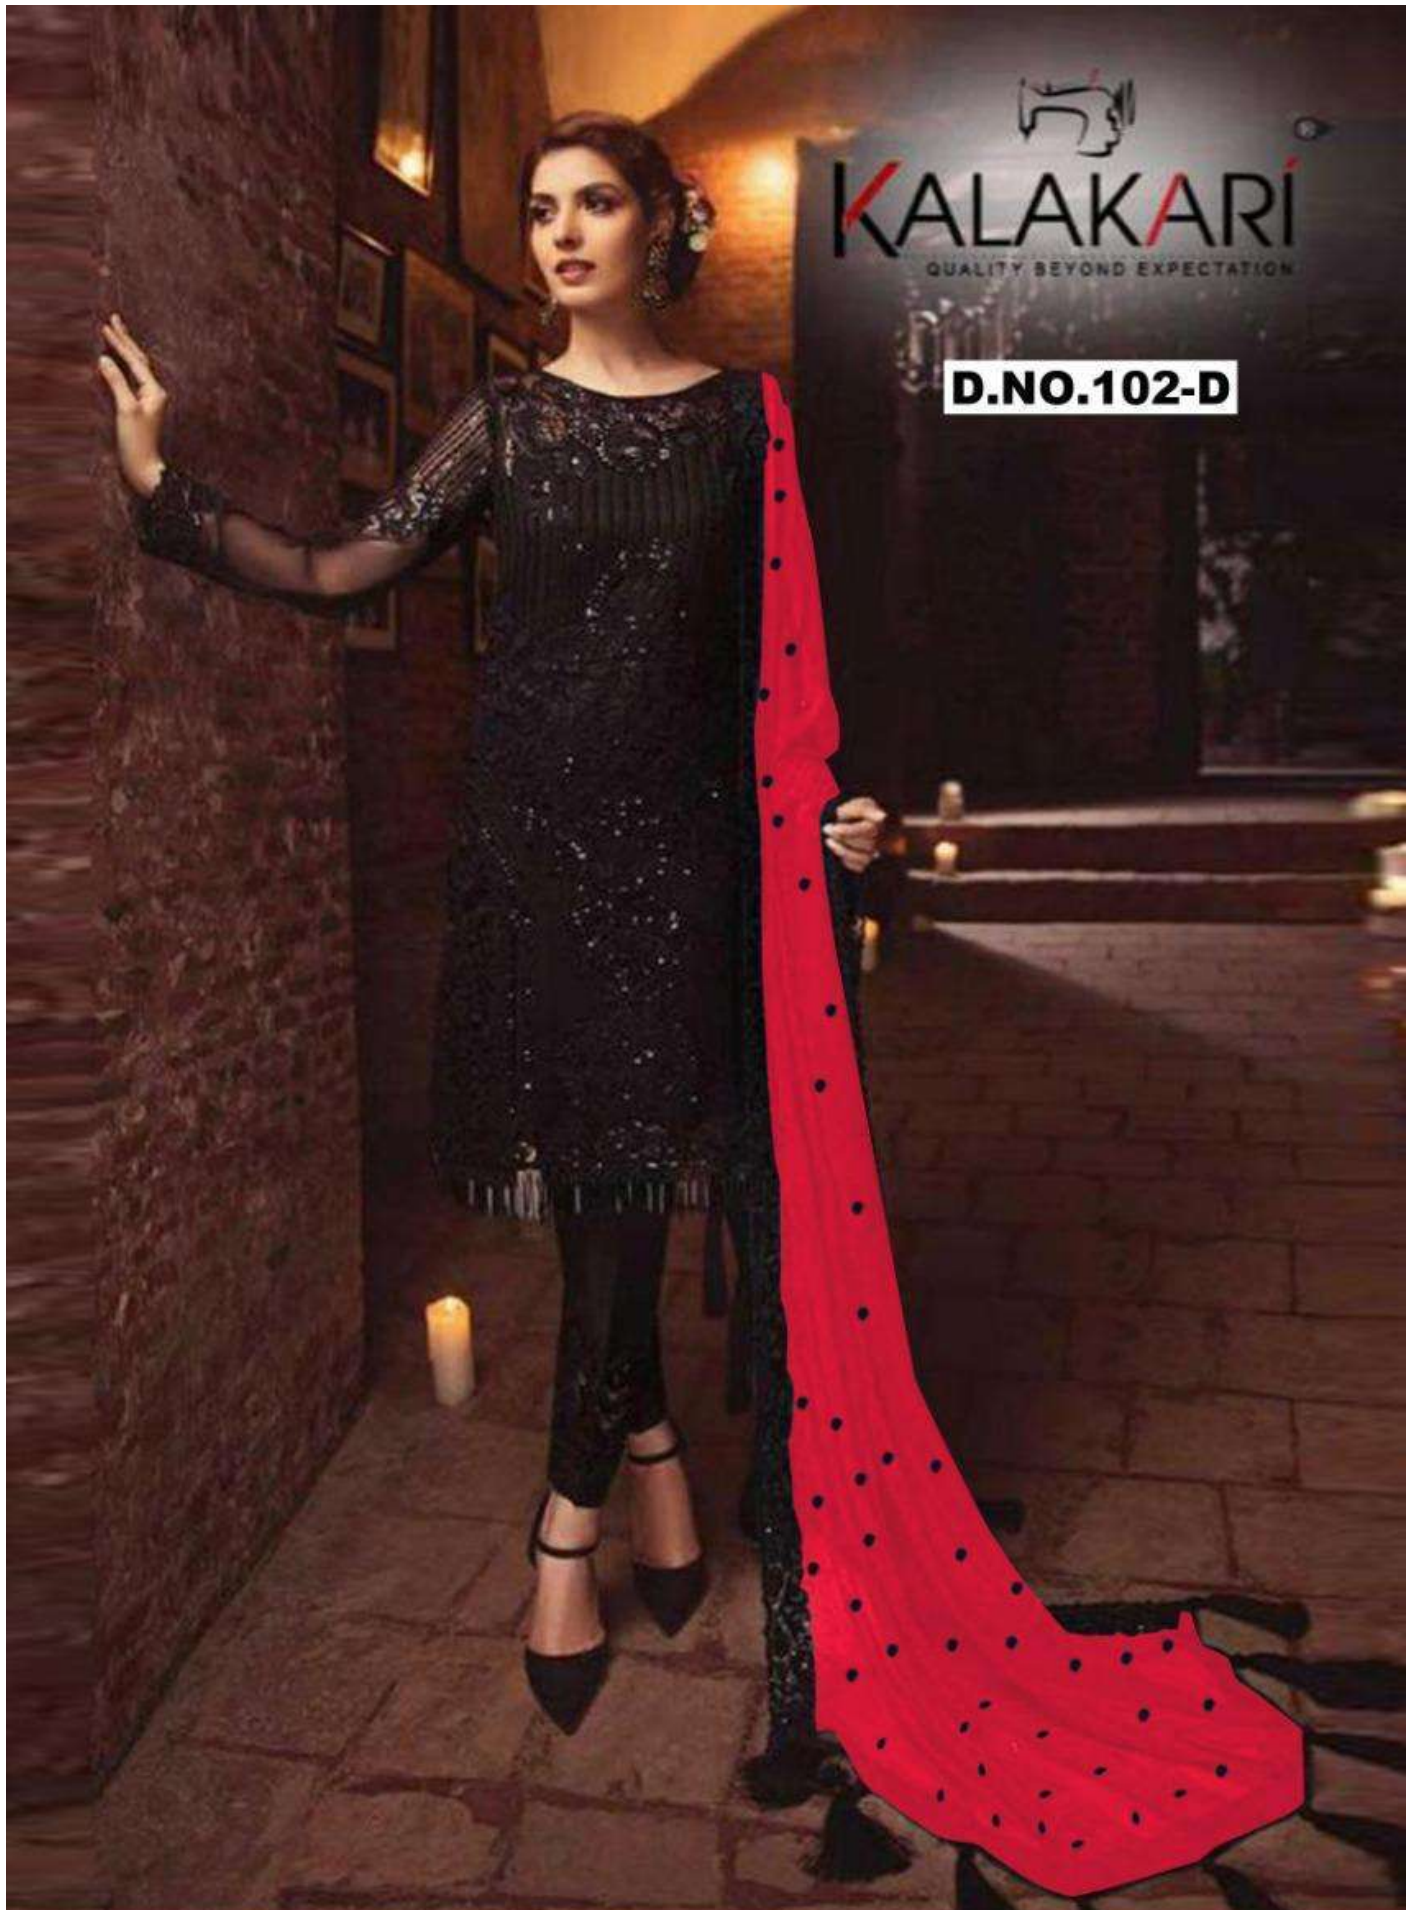

Top - Georgette heavy embroidered
Inner Bottom - Santoon silk with emb patch
Dupatta - Nazneen heavy embroidered

KALAKARI
QUALITY BEYOND EXPECTATION

D.NO.102-A

Top - Georgette heavy embroidered
Inner Bottom - Santoon silk with emb patch
Dupatta - Nazneen heavy embroidered

KALAKARI
QUALITY BEYOND EXPECTATION

D.NO.102-B

Top - Georgette heavy embroidered
Inner Bottom - Santoon silk with emb patch
Dupatta - Nazneen heavy embroidered

Top - Georgette heavy embroidered
Inner Bottom - Santoon silk with emb patch
Dupatta - Nazneen heavy embroidered