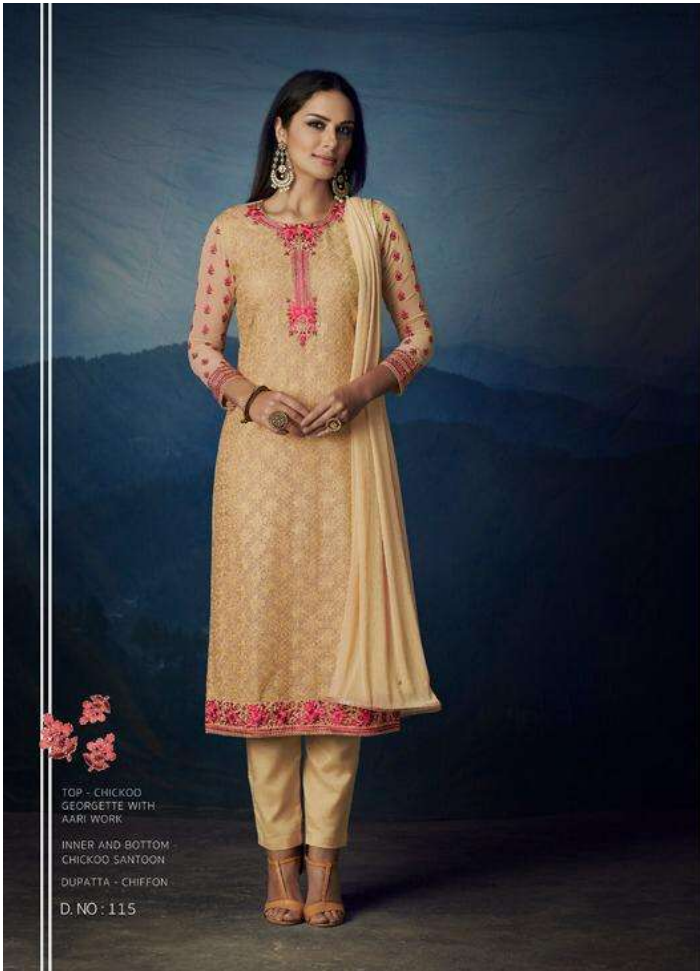

MEHREEN

TOP - FEROZI
GEORGETTE WITH
AARI WORK

INNER AND BOTTOM -
FEROZI SANTOON

DUPATTA - CHIFFON

D. NO : 111

TOP - COFFEE
GEORGETTE WITH
AARI WORK
INNER AND BOTTOM -
COFFEE SANTOON
DUPATTA - CHIFFON
D. NO: 113

MEHREEN

TOP - ORANGE
GEORGETTE WITH
AARI WORK

INNER AND BOTTOM -
ORANGE SANTOON
DUPATTA - CHIFFON

D. NO: 114

MEHREEN

TOP - CHICKOO
GEORGETTE WITH
AARI WORK

INNER AND BOTTOM
CHICKOO SANTOON

DUPATTA - CHIFFON