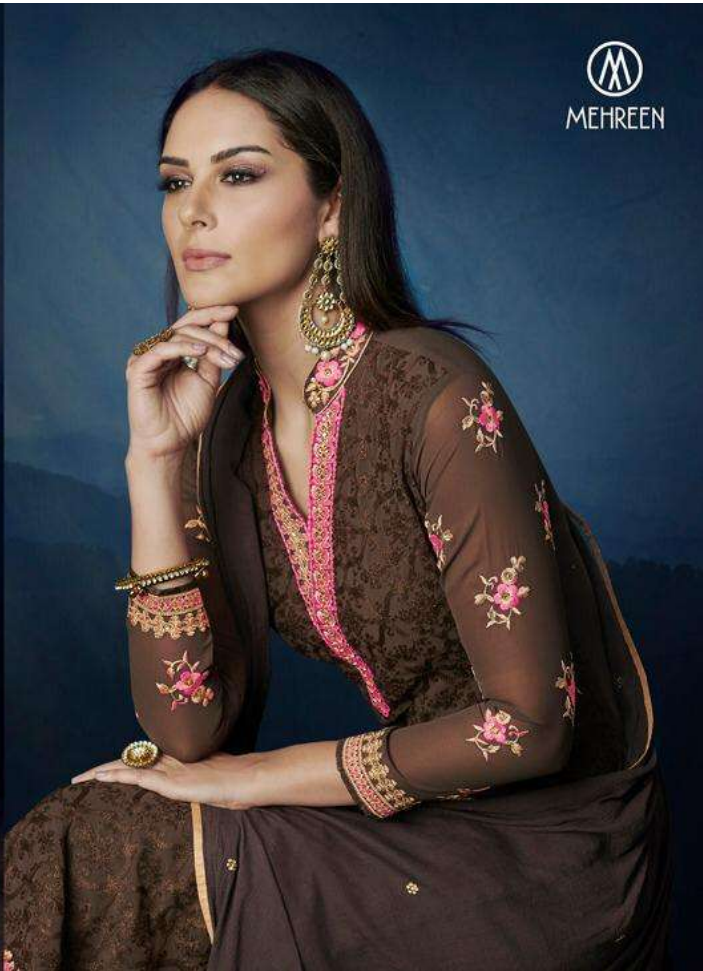

MEHREEN

TOP - FEROZI
GEORGETTE WITH
AARI WORK

INNER AND BOTTOM -
FEROZI SANTOON

DUPATTA - CHIFFON

D. NO : 111

TOP - COFFEE
GEORGETTE WITH
AARI WORK
INNER AND BOTTOM -
COFFEE SANTOON
DUPATTA - CHIFFON
D. NO: 113

MEHREEN

TOP - ORANGE
GEORGETTE WITH
AARI WORK

INNER AND BOTTOM -
ORANGE SANTOON
DUPATTA - CHIFFON

D. NO: 114

MEHREEN

TOP - CHICKOO
GEORGETTE WITH
AARI WORK

INNER AND BOTTOM
CHICKOO SANTOON

DUPATTA - CHIFFON