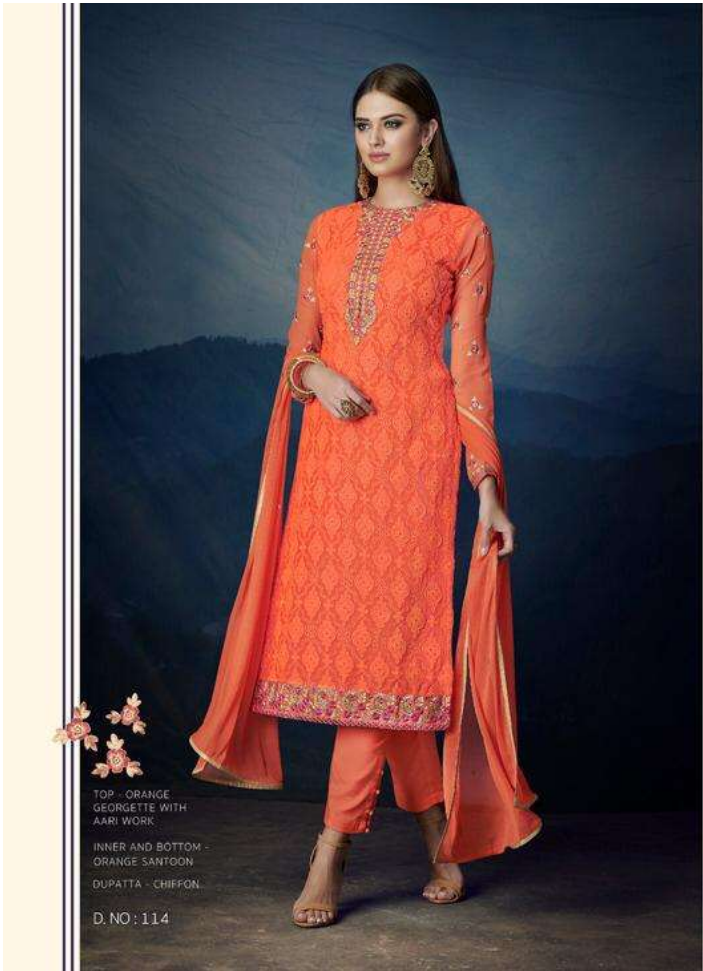

MEHREEN

TOP - BLACK
GEORGETTE WITH
AARI WORK
INNER AND BOTTOM -
BLACK BLUE SANTOON
DUPATTA - CHIFFON
D. NO: 116

MEHREEN

TOP - FEROZI
GEORGETTE WITH
AARI WORK

INNER AND BOTTOM -
FEROZI SANTOON

DUPATTA - CHIFFON

D. NO : 111

TOP - COFFEE
GEORGETTE WITH
AARI WORK
INNER AND BOTTOM -
COFFEE SANTOON
DUPATTA - CHIFFON
D. NO: 113

MEHREEN

TOP - ORANGE
GEORGETTE WITH
AARI WORK
INNER AND BOTTOM -
ORANGE SANTOON
DUPATTA - CHIFFON
D. NO: 114

TOP - CHICKOO
GEORGETTE WITH
AARI WORK
INNER AND BOTTOM
CHICKOO SANTOON
DUPATTA - CHIFFON
D.NO : 115

MEHREEN