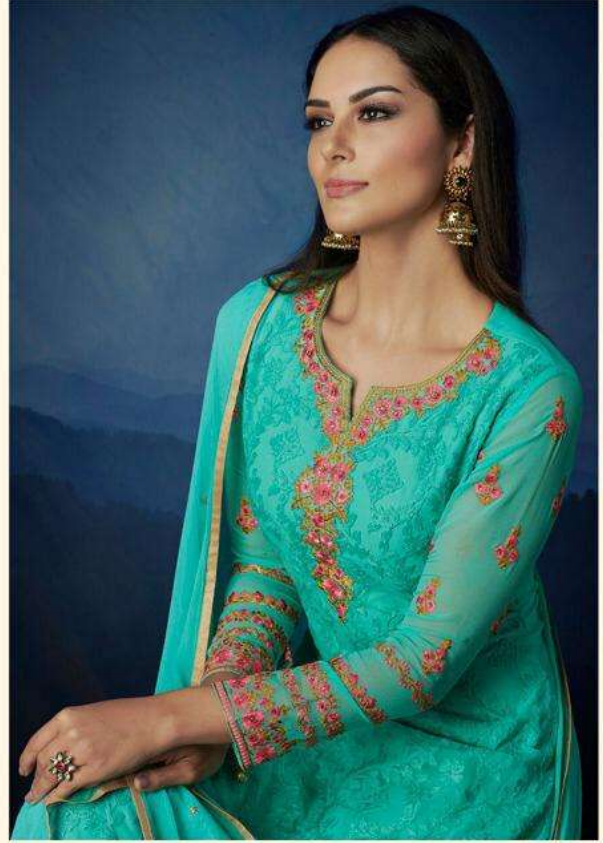

MEHREEN

TOP - FEROZI
GEORGETTE WITH
AARI WORK

INNER AND BOTTOM -
FEROZI SANTOON

DUPATTA - CHIFFON

D. NO : 111

TOP - COFFEE
GEORGETTE WITH
AARI WORK
INNER AND BOTTOM -
COFFEE SANTOON
DUPATTA - CHIFFON
D. NO: 113

MEHREEN

TOP - ORANGE
GEORGETTE WITH
AARI WORK

INNER AND BOTTOM -
ORANGE SANTOON
DUPATTA - CHIFFON

D. NO: 114

MEHREEN

TOP - CHICKOO
GEORGETTE WITH
AARI WORK

INNER AND BOTTOM
CHICKOO SANTOON

DUPATTA - CHIFFON