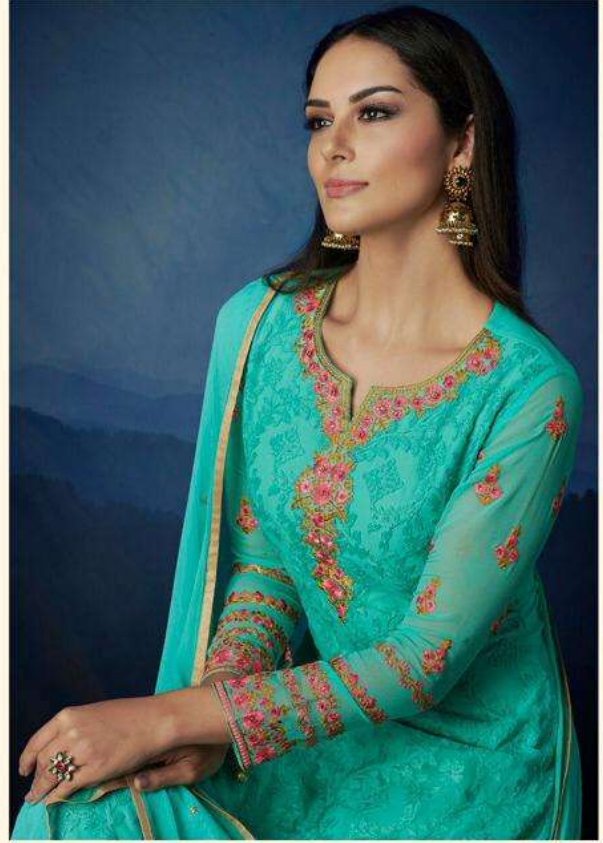

MEHREEN

TOP - BLACK
GEORGETTE WITH
AARI WORK
INNER AND BOTTOM -
BLACK BLUE SANTOON
DUPATTA - CHIFFON
D. NO: 116

MEHREEN

TOP - FEROZI
GEORGETTE WITH
AARI WORK

INNER AND BOTTOM -
FEROZI SANTOON

DUPATTA - CHIFFON

D. NO : 111

TOP - COFFEE
GEORGETTE WITH
AARI WORK
INNER AND BOTTOM -
COFFEE SANTOON
DUPATTA - CHIFFON
D. NO: 113

MEHREEN

TOP - ORANGE
GEORGETTE WITH
AARI WORK
INNER AND BOTTOM -
ORANGE SANTOON
DUPATTA - CHIFFON
D. NO: 114

TOP - CHICKOO
GEORGETTE WITH
AARI WORK
INNER AND BOTTOM
CHICKOO SANTOON
DUPATTA - CHIFFON
D.NO : 115

MEHREEN