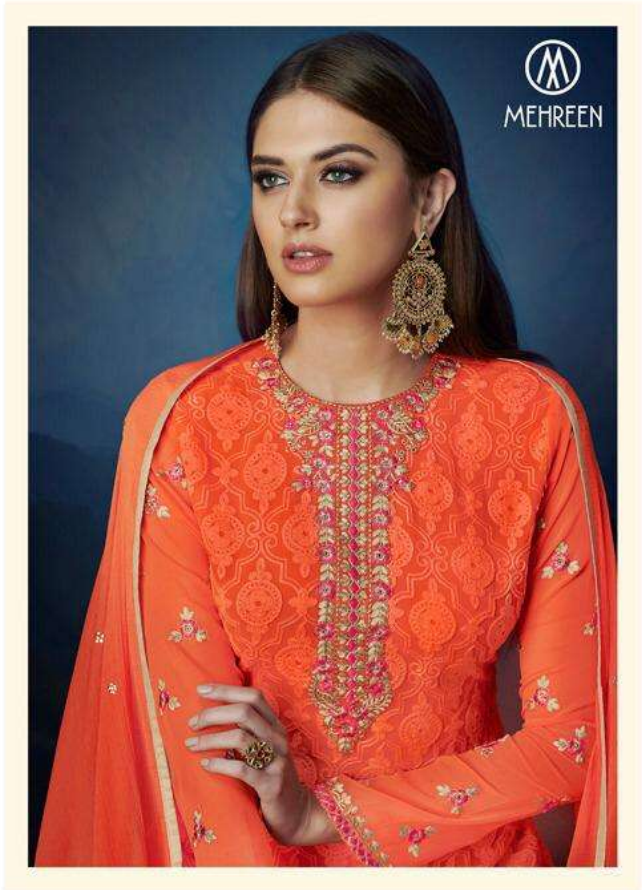

MEHREEN

TOP - FEROZI
GEORGETTE WITH
AARI WORK

INNER AND BOTTOM -
FEROZI SANTOON

DUPATTA - CHIFFON

D. NO : 111

TOP - COFFEE
GEORGETTE WITH
AARI WORK
INNER AND BOTTOM -
COFFEE SANTOON
DUPATTA - CHIFFON
D. NO: 113

MEHREEN

TOP - ORANGE
GEORGETTE WITH
AARI WORK

INNER AND BOTTOM -
ORANGE SANTOON
DUPATTA - CHIFFON

D. NO: 114

MEHREEN

TOP - CHICKOO
GEORGETTE WITH
AARI WORK

INNER AND BOTTOM
CHICKOO SANTOON

DUPATTA - CHIFFON