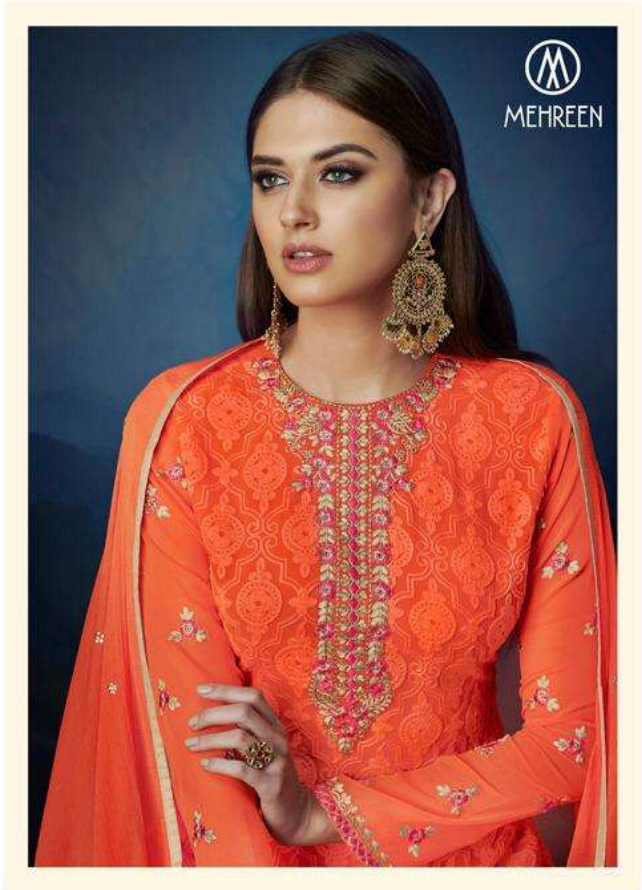

MEHREEN

TOP - BLACK
GEORGETTE WITH
AARI WORK
INNER AND BOTTOM -
BLACK BLUE SANTOON
DUPATTA - CHIFFON
D. NO: 116

MEHREEN

TOP - FEROZI
GEORGETTE WITH
AARI WORK

INNER AND BOTTOM -
FEROZI SANTOON

DUPATTA - CHIFFON

D. NO : 111

TOP - COFFEE
GEORGETTE WITH
AARI WORK
INNER AND BOTTOM -
COFFEE SANTOON
DUPATTA - CHIFFON
D. NO: 113

MEHREEN

TOP - ORANGE
GEORGETTE WITH
AARI WORK
INNER AND BOTTOM -
ORANGE SANTOON
DUPATTA - CHIFFON
D. NO: 114

TOP - CHICKOO
GEORGETTE WITH
AARI WORK
INNER AND BOTTOM
CHICKOO SANTOON
DUPATTA - CHIFFON
D.NO : 115

MEHREEN