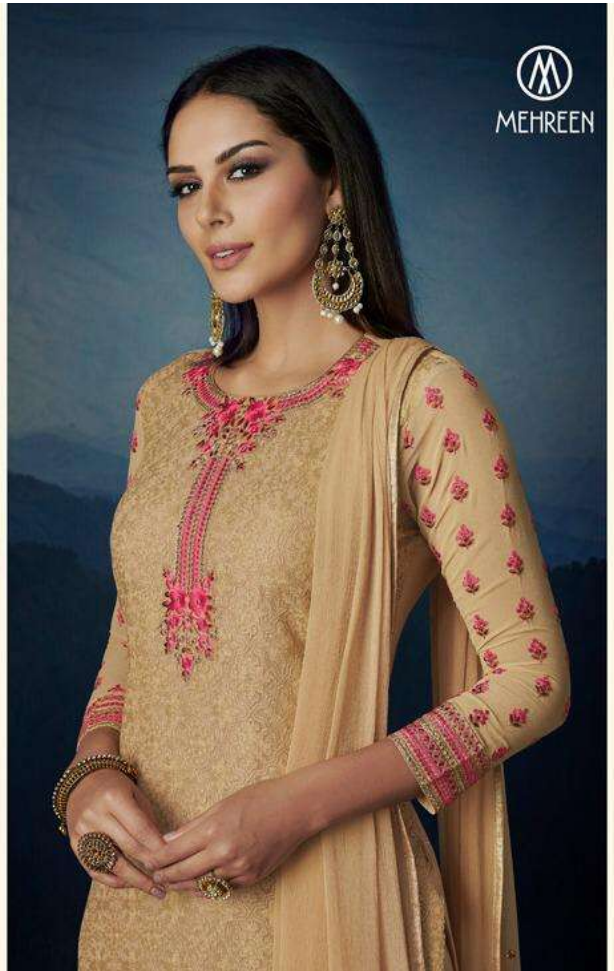

TOP - CHICKOO
GEORGETTE WITH
AARI WORK

INNER AND BOTTOM
CHICKOO SANTOON

DUPATTA - CHIFFON

D.NO : 115

MEHREEN