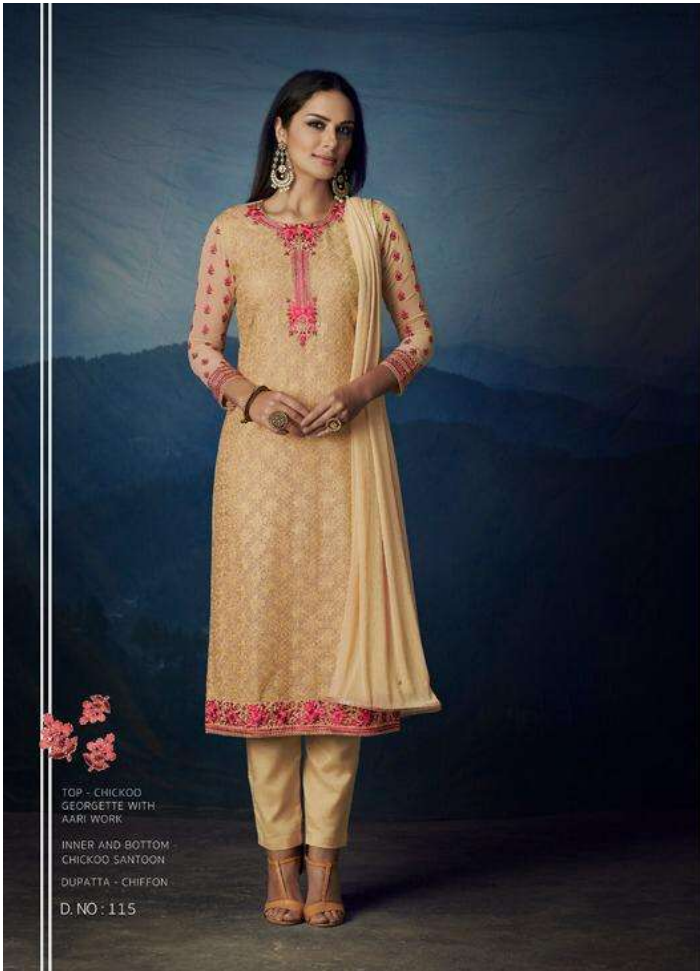

MEHREEN

TOP - BLACK
GEORGETTE WITH
AARI WORK
INNER AND BOTTOM -
BLACK BLUE SANTOON
DUPATTA - CHIFFON
D. NO: 116

MEHREEN

TOP - FEROZI
GEORGETTE WITH
AARI WORK

INNER AND BOTTOM -
FEROZI SANTOON

DUPATTA - CHIFFON

D. NO : 111

TOP - COFFEE
GEORGETTE WITH
AARI WORK
INNER AND BOTTOM -
COFFEE SANTOON
DUPATTA - CHIFFON
D. NO: 113

MEHREEN

TOP - ORANGE
GEORGETTE WITH
AARI WORK
INNER AND BOTTOM -
ORANGE SANTOON
DUPATTA - CHIFFON
D. NO: 114

TOP - CHICKOO
GEORGETTE WITH
AARI WORK
INNER AND BOTTOM
CHICKOO SANTOON
DUPATTA - CHIFFON
D.NO : 115

MEHREEN