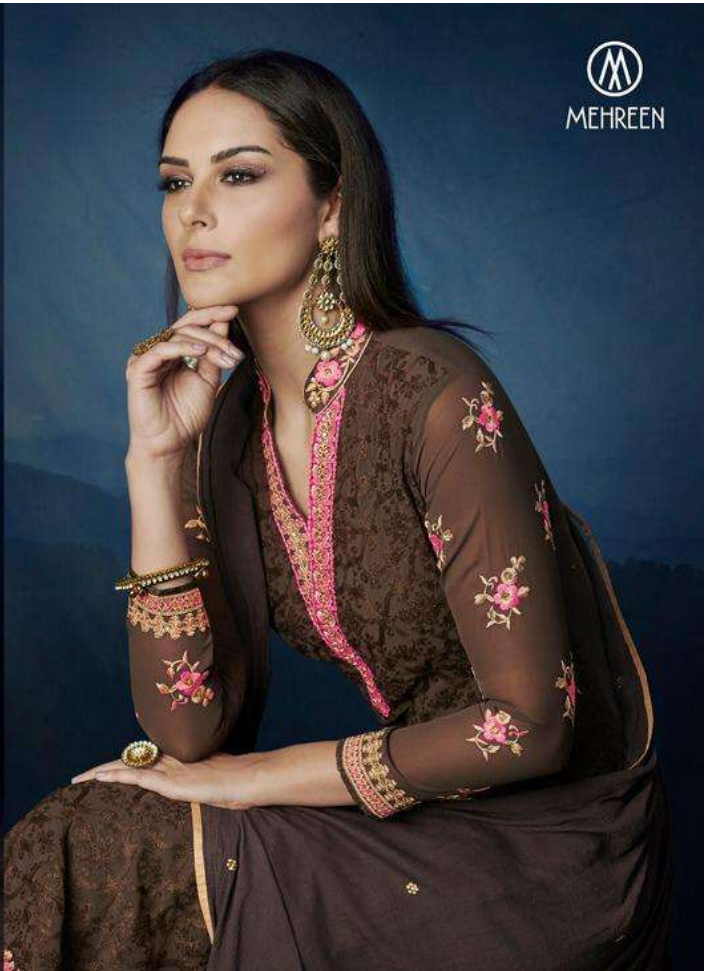

MEHREEN

TOP - BLACK
GEORGETTE WITH
AARI WORK
INNER AND BOTTOM -
BLACK BLUE SANTOON
DUPATTA - CHIFFON
D. NO: 116

MEHREEN

TOP - FEROZI
GEORGETTE WITH
AARI WORK

INNER AND BOTTOM -
FEROZI SANTOON

DUPATTA - CHIFFON

D. NO : 111

TOP - COFFEE
GEORGETTE WITH
AARI WORK
INNER AND BOTTOM -
COFFEE SANTOON
DUPATTA - CHIFFON
D. NO: 113

MEHREEN

TOP - ORANGE
GEORGETTE WITH
AARI WORK
INNER AND BOTTOM -
ORANGE SANTOON
DUPATTA - CHIFFON
D. NO: 114

TOP - CHICKOO
GEORGETTE WITH
AARI WORK
INNER AND BOTTOM
CHICKOO SANTOON
DUPATTA - CHIFFON
D.NO : 115

MEHREEN