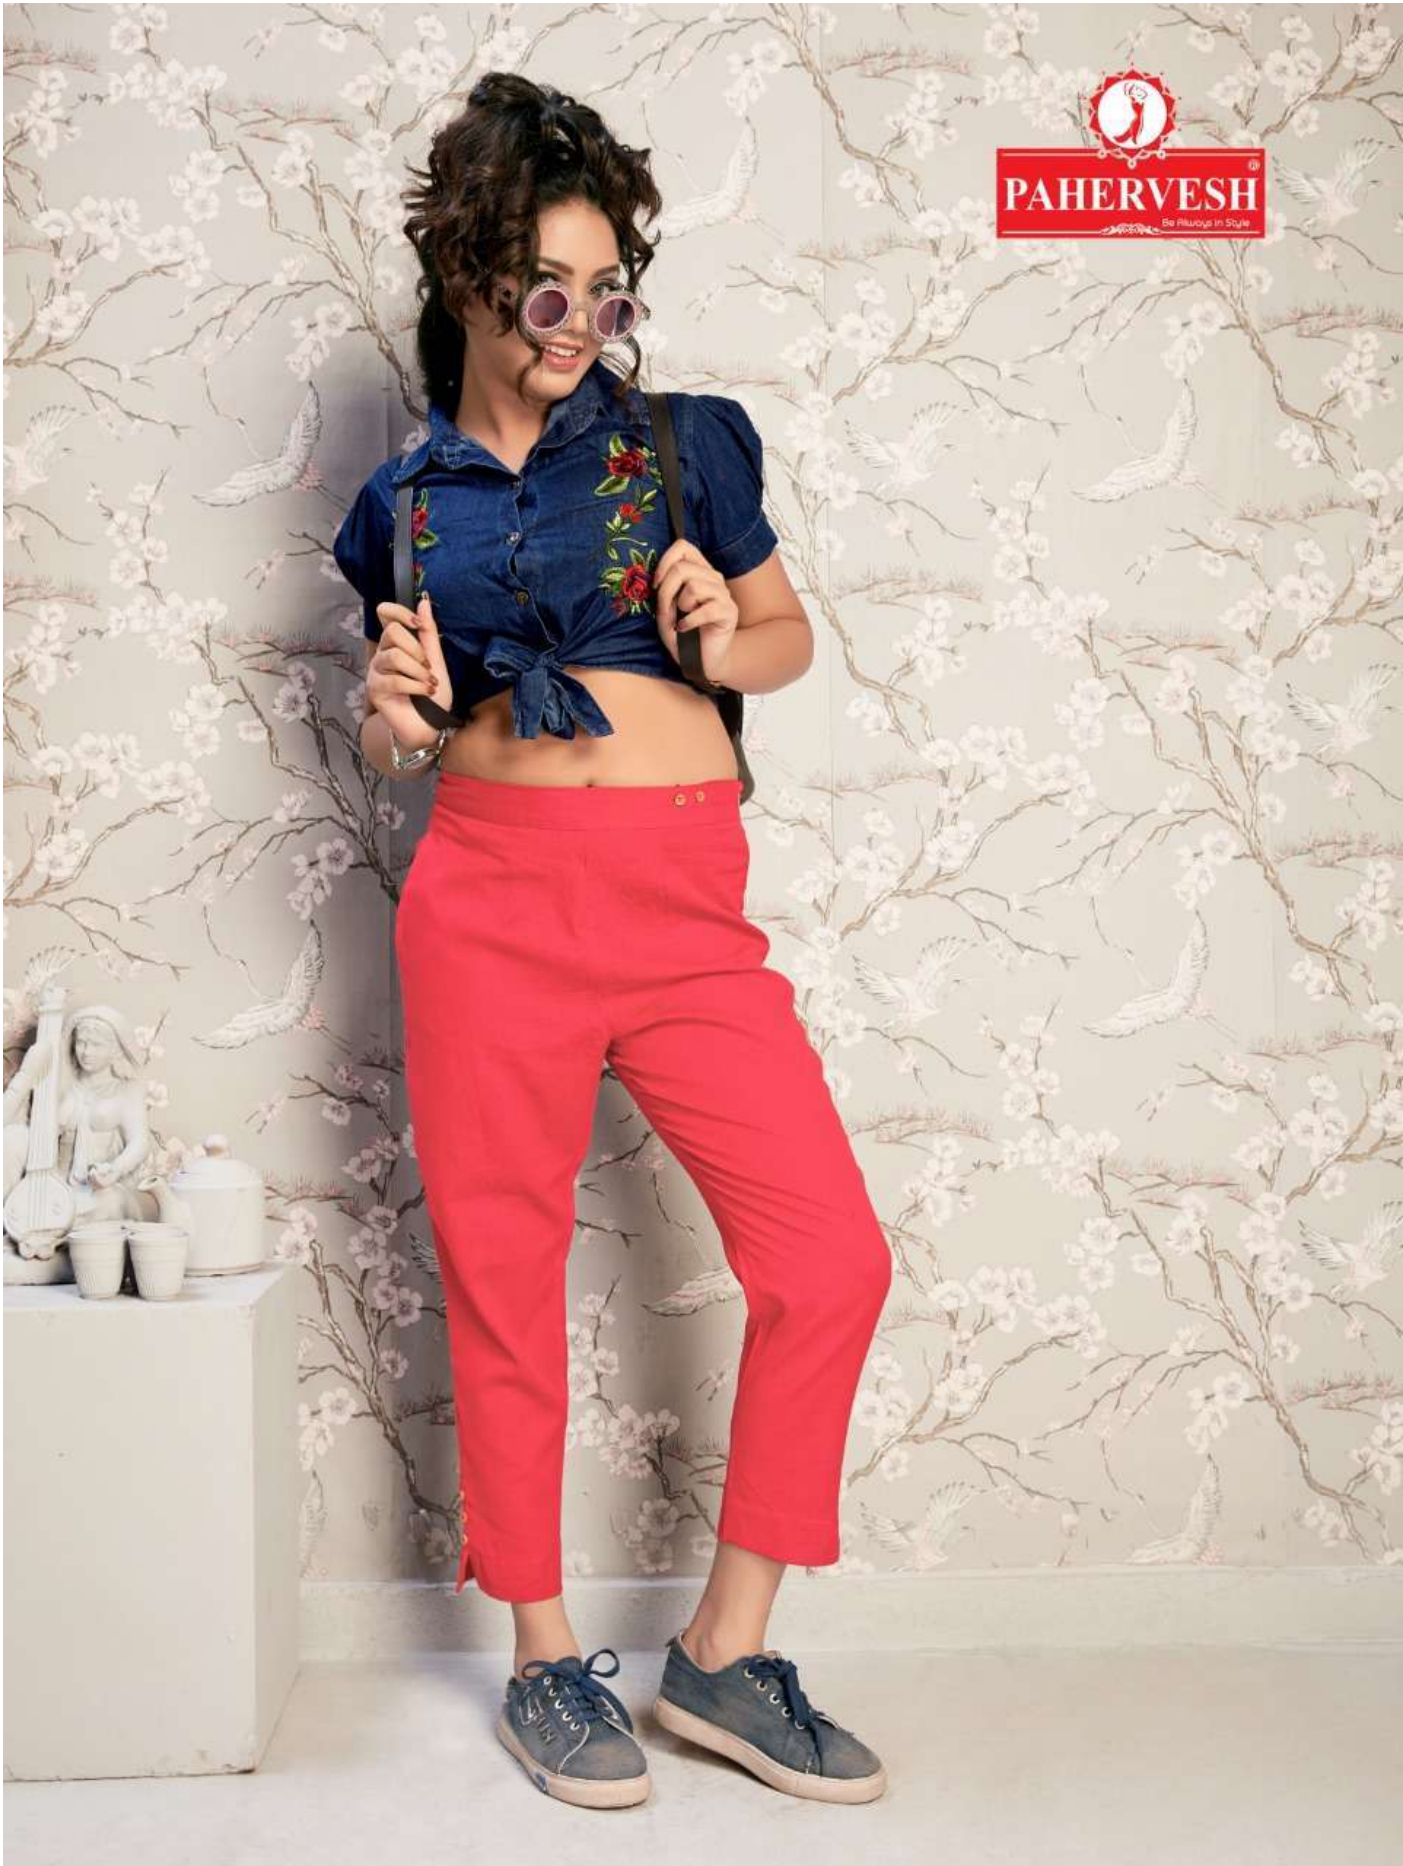

PAHERVESH
Be Always in Style