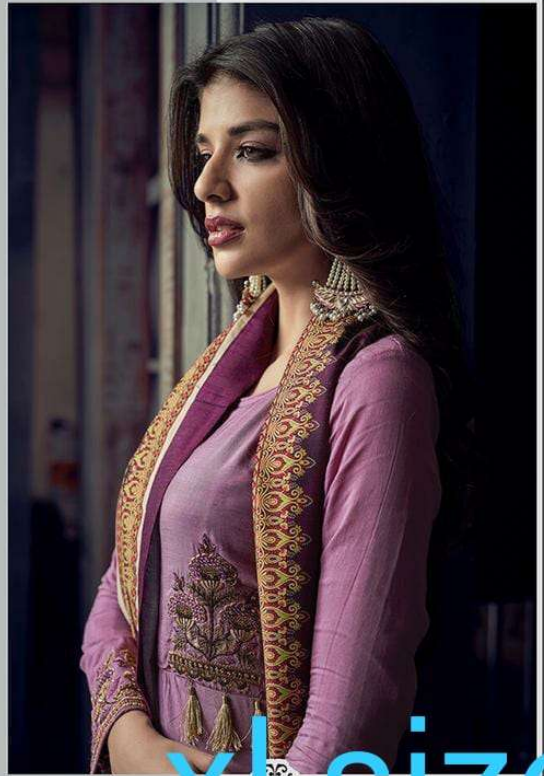

zubeida

ESTABLISHED IN 1997

ELEGANCE

17604

MOHINI  
INDIAN  
GLAMOUR

62002

708

GLOURIOUS

... fabrics make you look simply divine...  
... for the world's most beautiful women and...  
... and that you'll be all over the place...  
... for the world's most beautiful women...  
D.NO-716

SAJAWAT  
CREATION