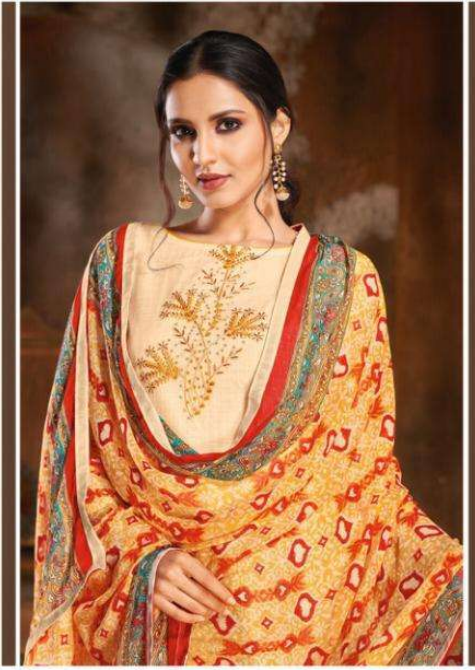

THE CLASSIC BEAUTY

The hardest thing in fashion is be known for a logo, but to be known for silhouette. Fashion is what you adopt when you don't know who you are...

82019