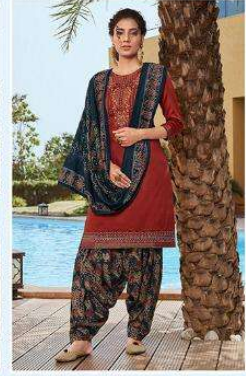

KAJREE
Fashion

I2236

The **GLAMOUR** is something which will fulfill all the requirement for **GLOSSY & TRENDY LOOK**

TRENDY
LOOK

KAJREE
Fashion

12237
By the **PATTERNS** & **VIBRANT** colors of
poisonous yet **BEAUTIFUL** creatures

VIBRANT
COLORS

12230

12231

12234

12235

12232

12233

12236