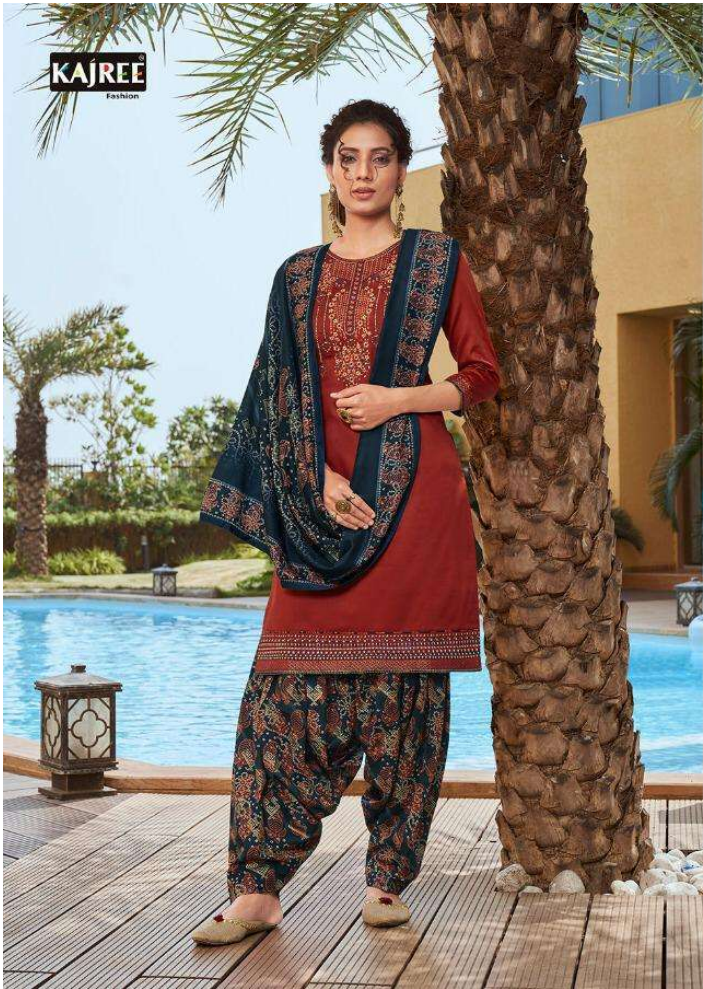

KAJREE[®]

Fashion

**PATIYALA
EXPRESS**
VOL-7

CLASSIC
LOOK

12230

Earthy tones & **NATURAL** fabrics make
for soft **CLASSIC LOOK** to your **BEAUTY**

KAJREE
Fashion

FASHIONABLE
COLLECTION

KAJREE
Fashion

INSPIRING
ELEGANCE

I2233

This season **LOOK** up with some truly
INSPIRING & ELEGANTLY

KAJREE
Fashion

MAGICAL
HUES

12234

There's no better way to **CELEBRATE**
the **MAGIC** of the season color
blocking autumn **HUES**

KAJREE
Fashion

I2236

The **GLAMOUR** is something which will fulfill all the requirement for **GLOSSY & TRENDY LOOK**

TRENDY
LOOK

KAJREE
Fashion

12237

By the **PATTERNS** & **VIBRANT** colors of
poisonous yet **BEAUTIFUL** creatures

VIBRANT
COLORS

12230

12231

12234

12235

12232

12233

12236