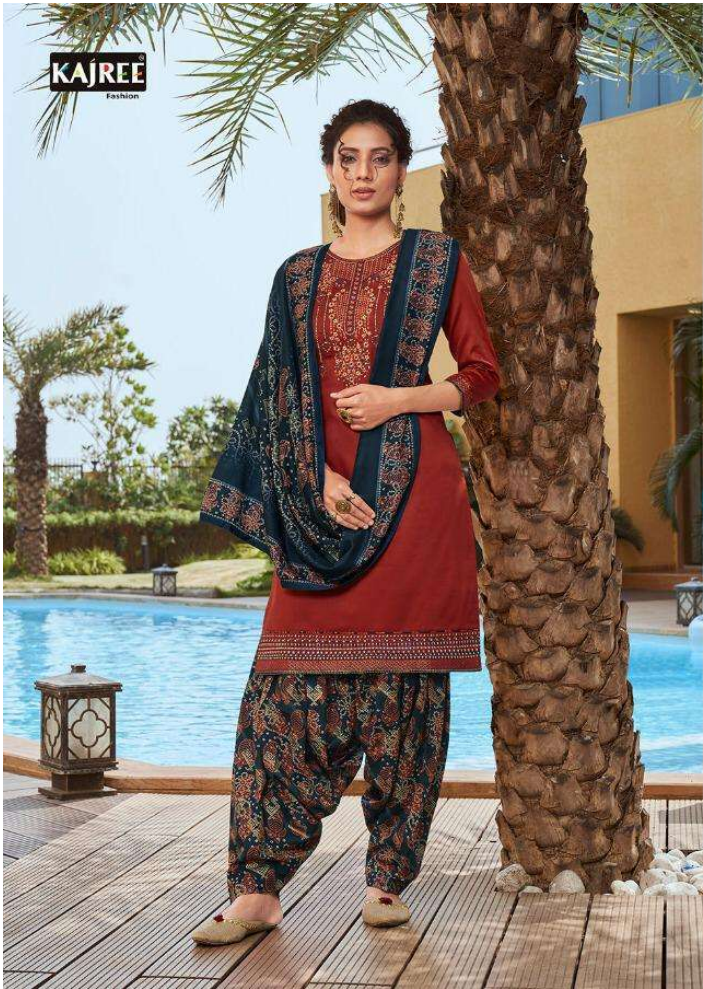

KAJREE[®]

Fashion

**PATIYALA
EXPRESS**
VOL-7

CLASSIC
LOOK

12230

Earthy tones & **NATURAL** fabrics make
for soft **CLASSIC LOOK** to your **BEAUTY**

KAJREE
Fashion

FASHIONABLE
COLLECTION

KAJREE
Fashion

INSPIRING
ELEGANCE

I2233

This season **LOOK** up with some truly
INSPIRING & ELEGANTLY

KAJREE
Fashion

MAGICAL
HUES

12234

There's no better way to **CELEBRATE**
the **MAGIC** of the season color
blocking autumn **HUES**

KAJREE
Fashion

I2236

The **GLAMOUR** is something which will fulfill all the requirement for **GLOSSY & TRENDY LOOK**

TRENDY
LOOK

KAJREE
Fashion

12237
By the **PATTERNS** & **VIBRANT** colors of
poisonous yet **BEAUTIFUL** creatures

VIBRANT
COLORS

12230

12231

12234

12235

12232

12233

12236