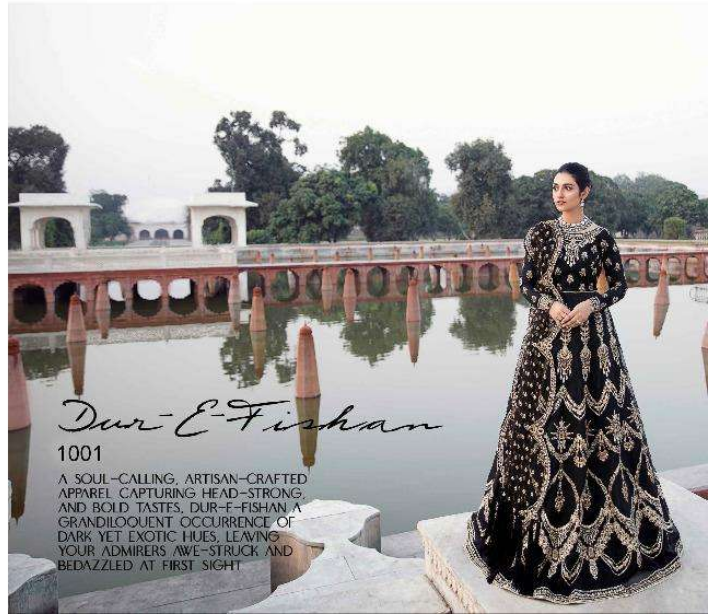

**SHENYL**TM
FAB

**AFROZEH**
vol-1

SHENYL™
FAB

1003

Mastani

STAYING TRUE TO ITS NAME, MASTANI, PORTRAYING AN ANCESTRAL SEMBLANCE OF SOUTH ASIAN ROYALTY RICH IN CULTURE AND EXUBERANT TRADITION, SWAY HEARTS AND MINDS IN THIS UNIQUELY BOLD EMERALD GREEN WEDDING ENSEMBLE

Anarkali

DON'T BE DECEIVED BY THIS IMMACULATE BLEND OF GOLD AND DEEP LUSTROUS RED - A HIGHLY VOLATILE MIX OF CONTEMPORARY AND TRADITIONAL FESTIVE ILLUSIONS FIT FOR YOUR PALATIAL WARDROBE

1001

1002

1003

1004