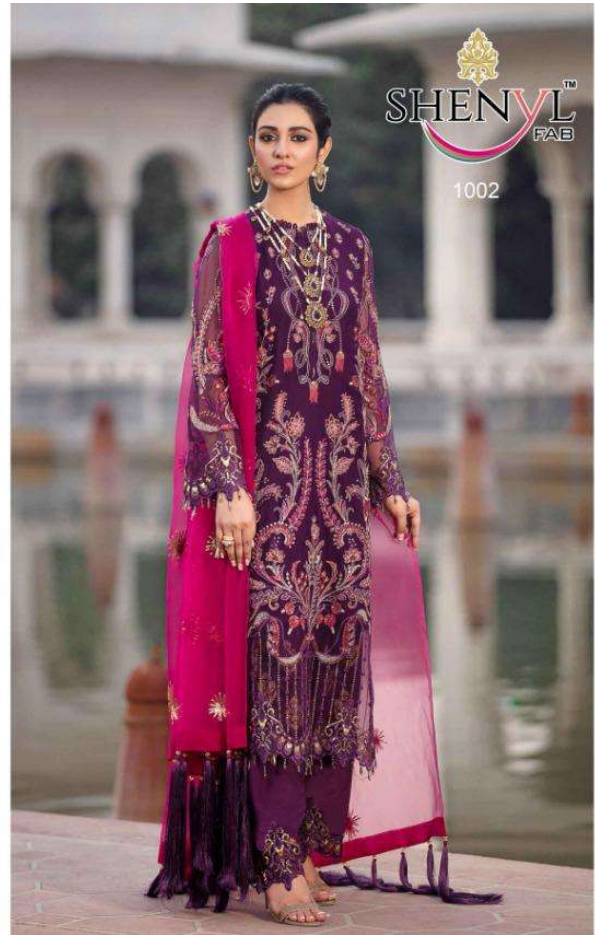

**SHENYL**TM
FAB

**AFROZEH**
vol-1

SHENYL™
FAB

1003

Mastani

STAYING TRUE TO ITS NAME, MASTANI, PORTRAYING AN ANCESTRAL SEMBLANCE OF SOUTH ASIAN ROYALTY RICH IN CULTURE AND EXUBERANT TRADITION, SWAY HEARTS AND MINDS IN THIS UNIQUELY BOLD EMERALD GREEN WEDDING ENSEMBLE

Anarkali

DON'T BE DECEIVED BY THIS IMMACULATE BLEND OF GOLD AND DEEP LUSTROUS RED - A HIGHLY VOLATILE MIX OF CONTEMPORARY AND TRADITIONAL FESTIVE ILLUSIONS FIT FOR YOUR PALATIAL WARDROBE

1001

1002

1003

1004

1005

AFROZEH
vol-1

AFROZEH

VOL-1

D.No.	TOP	BOTTOM & INNER	DUPATTA
1001	FOX GEORGETTE WITH HEAVY EMBROIDERY & DIAMOND WORK	HEAVY SHANTUN	NAZNIN WITH HEAVY EMBROIDERY
1002	FOX GEORGETTE WITH HEAVY EMBROIDERY & DIAMOND WORK	HEAVY SHANTUN	NAZNIN WITH HEAVY EMBROIDERYYY
1003	FOX GEORGETTE WITH HEAVY EMBROIDERY & DIAMOND WORK	HEAVY SHANTUN	NAZNIN WITH HEAVY EMBROIDERY
1004	FOX GEORGETTE WITH HEAVY EMBROIDERY & DIAMOND WORK	HEAVY SHANTUN	NAZNIN WITH HEAVY EMBROIDERY
1005	FOX GEORGETTE WITH HEAVY EMBROIDERY & DIAMOND WORK	HEAVY SHANTUN	NAZNIN WITH HEAVY EMBROIDERY