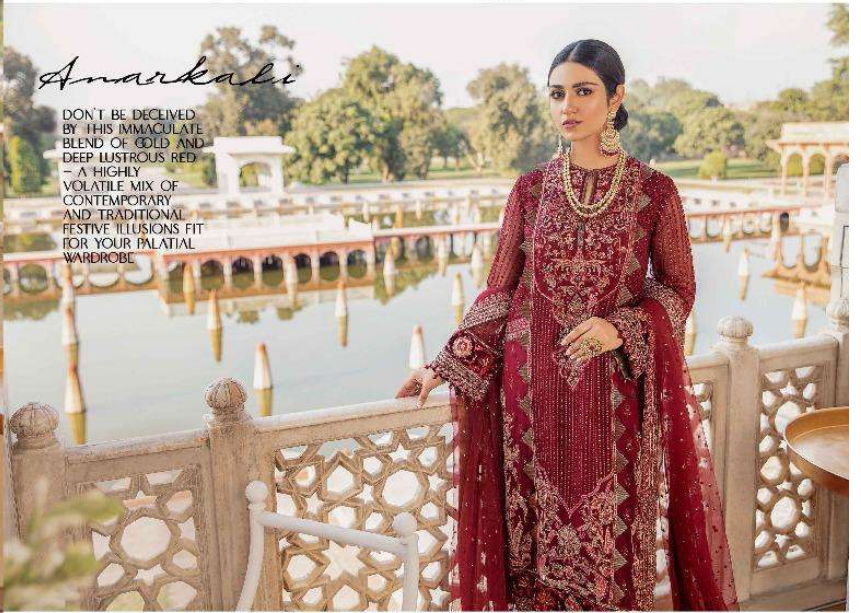

**SHENYL**TM
FAB

**AFROZEH**
vol-1

SHENYL™
FAB

1003

Mastani

STAYING TRUE TO ITS NAME, MASTANI, PORTRAYING AN ANCESTRAL SEMBLANCE OF SOUTH ASIAN ROYALTY RICH IN CULTURE AND EXUBERANT TRADITION, SWAY HEARTS AND MINDS IN THIS UNIQUELY BOLD EMERALD GREEN WEDDING ENSEMBLE

Anarkali

DON'T BE DECEIVED BY THIS IMMACULATE BLEND OF GOLD AND DEEP LUSTROUS RED - A HIGHLY VOLATILE MIX OF CONTEMPORARY AND TRADITIONAL FESTIVE ILLUSIONS FIT FOR YOUR PALATIAL WARDROBE

1001

1002

1003

1004

1005

AFROZEH
vol-1

AFROZEH

VOL-1

D.No.	TOP	BOTTOM & INNER	DUPATTA
1001	FOX GEORGETTE WITH HEAVY EMBROIDERY & DIAMOND WORK	HEAVY SHANTUN	NAZNIN WITH HEAVY EMBROIDERY
1002	FOX GEORGETTE WITH HEAVY EMBROIDERY & DIAMOND WORK	HEAVY SHANTUN	NAZNIN WITH HEAVY EMBROIDERYYY
1003	FOX GEORGETTE WITH HEAVY EMBROIDERY & DIAMOND WORK	HEAVY SHANTUN	NAZNIN WITH HEAVY EMBROIDERY
1004	FOX GEORGETTE WITH HEAVY EMBROIDERY & DIAMOND WORK	HEAVY SHANTUN	NAZNIN WITH HEAVY EMBROIDERY
1005	FOX GEORGETTE WITH HEAVY EMBROIDERY & DIAMOND WORK	HEAVY SHANTUN	NAZNIN WITH HEAVY EMBROIDERY