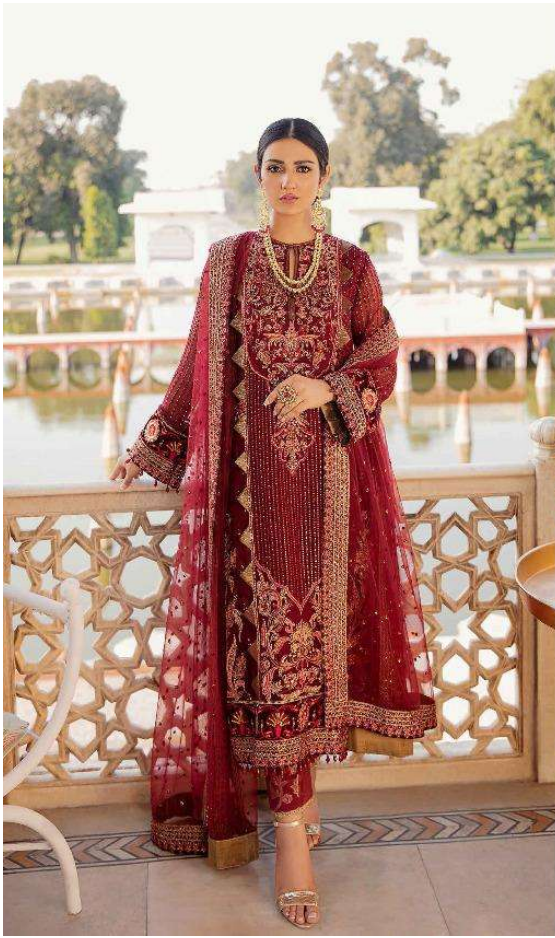

**SHENYL**TM
FAB

**AFROZEH**
vol-1

SHENYL™
FAB

1003

Mastani

STAYING TRUE TO ITS NAME, MASTANI, PORTRAYING AN ANCESTRAL SEMBLANCE OF SOUTH ASIAN ROYALTY RICH IN CULTURE AND EXUBERANT TRADITION, SWAY HEARTS AND MINDS IN THIS UNIQUELY BOLD EMERALD GREEN WEDDING ENSEMBLE

Anarkali

DON'T BE DECEIVED BY THIS IMMACULATE BLEND OF GOLD AND DEEP LUSTROUS RED - A HIGHLY VOLATILE MIX OF CONTEMPORARY AND TRADITIONAL FESTIVE ILLUSIONS FIT FOR YOUR PALATIAL WARDROBE

1001

1002

1003

1004

1005

AFROZEH
vol-1

AFROZEH

VOL-1

D.No.	TOP	BOTTOM & INNER	DUPATTA
1001	FOX GEORGETTE WITH HEAVY EMBROIDERY & DIAMOND WORK	HEAVY SHANTUN	NAZNIN WITH HEAVY EMBROIDERY
1002	FOX GEORGETTE WITH HEAVY EMBROIDERY & DIAMOND WORK	HEAVY SHANTUN	NAZNIN WITH HEAVY EMBROIDERYYY
1003	FOX GEORGETTE WITH HEAVY EMBROIDERY & DIAMOND WORK	HEAVY SHANTUN	NAZNIN WITH HEAVY EMBROIDERY
1004	FOX GEORGETTE WITH HEAVY EMBROIDERY & DIAMOND WORK	HEAVY SHANTUN	NAZNIN WITH HEAVY EMBROIDERY
1005	FOX GEORGETTE WITH HEAVY EMBROIDERY & DIAMOND WORK	HEAVY SHANTUN	NAZNIN WITH HEAVY EMBROIDERY