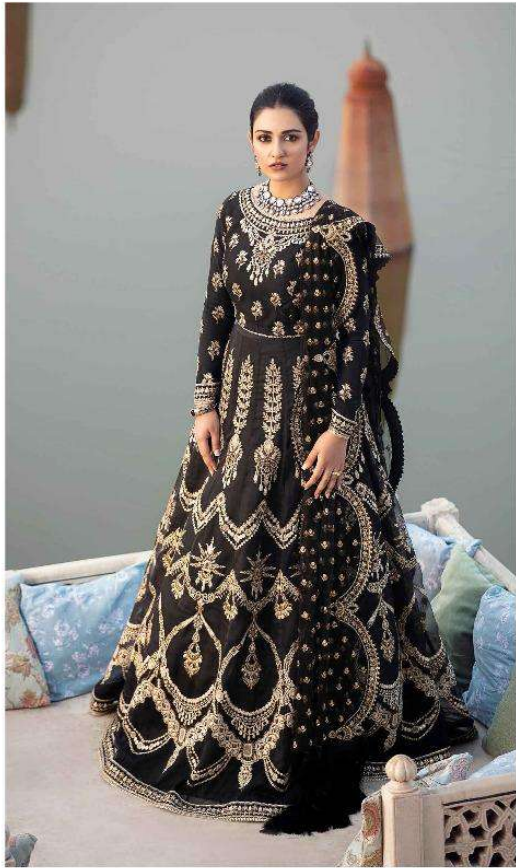

**SHENYL**TM
FAB

**AFROZEH**
vol-1

SHENYL™
FAB

1003

Mastani

STAYING TRUE TO ITS NAME, MASTANI, PORTRAYING AN ANCESTRAL SEMBLANCE OF SOUTH ASIAN ROYALTY RICH IN CULTURE AND EXUBERANT TRADITION, SWAY HEARTS AND MINDS IN THIS UNIQUELY BOLD EMERALD GREEN WEDDING ENSEMBLE

Anarkali

DON'T BE DECEIVED BY THIS IMMACULATE BLEND OF GOLD AND DEEP LUSTROUS RED - A HIGHLY VOLATILE MIX OF CONTEMPORARY AND TRADITIONAL FESTIVE ILLUSIONS FIT FOR YOUR PALATIAL WARDROBE

1001

1002

1003

1004

1005

AFROZEH
vol-1

AFROZEH

VOL-1

D.No.	TOP	BOTTOM & INNER	DUPATTA
1001	FOX GEORGETTE WITH HEAVY EMBROIDERY & DIAMOND WORK	HEAVY SHANTUN	NAZNIN WITH HEAVY EMBROIDERY
1002	FOX GEORGETTE WITH HEAVY EMBROIDERY & DIAMOND WORK	HEAVY SHANTUN	NAZNIN WITH HEAVY EMBROIDERYYY
1003	FOX GEORGETTE WITH HEAVY EMBROIDERY & DIAMOND WORK	HEAVY SHANTUN	NAZNIN WITH HEAVY EMBROIDERY
1004	FOX GEORGETTE WITH HEAVY EMBROIDERY & DIAMOND WORK	HEAVY SHANTUN	NAZNIN WITH HEAVY EMBROIDERY
1005	FOX GEORGETTE WITH HEAVY EMBROIDERY & DIAMOND WORK	HEAVY SHANTUN	NAZNIN WITH HEAVY EMBROIDERY