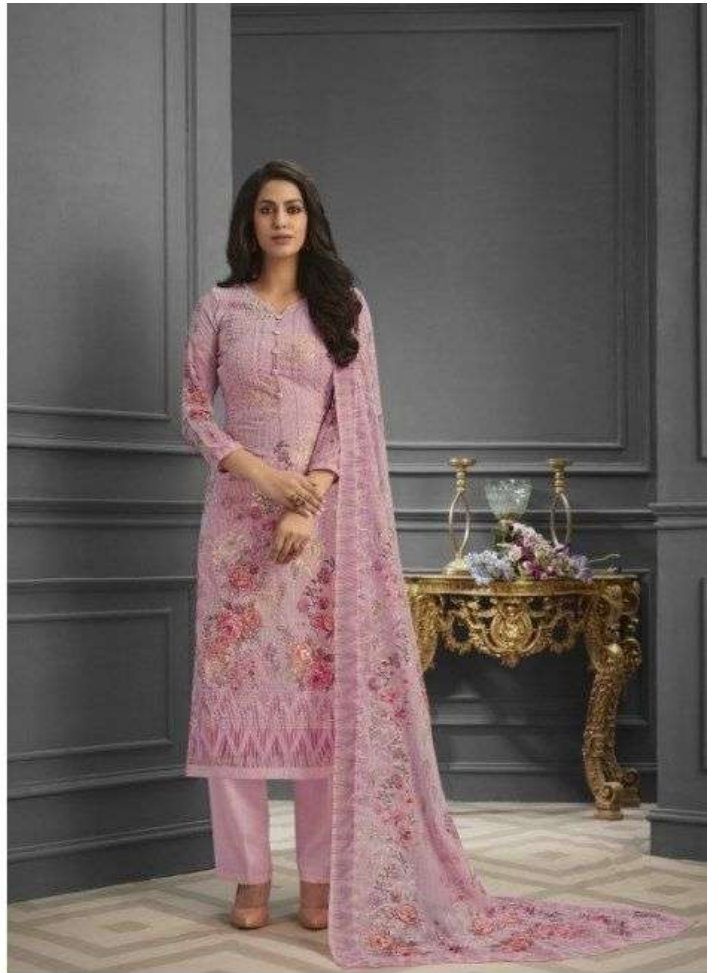

# SHALIKA VOL.62

PURE GEORGETTE SEQUENCE BUTTA WORK DIGITAL PRINT WITH SHIFFON DUPATTA AARIWORK

GENTLY CRAFTED FABRICS

shree-shalika-shalika-vol-62-georgette-salwar-suit

2503

SHREE SHALIKA

shree-shalika-shalika-vol-62-georgette-salwar-suit

2504

MYSTIC BEAUTY SHADES

shree-shalika-shalika-vol-62-georgette-salwar-suit

WARMING COOL COLOURS

2505

shree-shalika-shalika-vol-62-georgette-salwar-suit

Shree Shalika

Shree Shalika

EXCLUSIVE FEMININE MOOD

shree-shalika-shalika-vol-62-georgette-salwar-suit

BRINGS FLASHY PATTERN

shree-shalika-shalika-vol-62-georgette-salwar-suit

shree-shalika-shalika-vol-62-georgette-salwar-suit

2501

2502