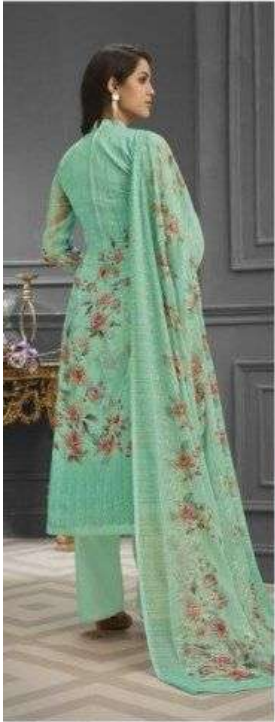

# SHALIKA VOL.62

PURE GEORGETTE SEQUENCE BUTTA WORK DIGITAL PRINT WITH SHIFFON DUPATTA AARIWORK

GENTLY CRAFTED FABRICS

shree-shalika-shalika-vol-62-georgette-salwar-suit

2503

SHREE SHALIKA

shree-shalika-shalika-vol-62-georgette-salwar-suit

2504

MYSTIC BEAUTY SHADES

shree-shalika-shalika-vol-62-georgette-salwar-suit

WARMING COOL COLOURS

2505

shree-shalika-shalika-vol-62-georgette-salwar-suit

Shree Shalika

Shree Shalika

EXCLUSIVE FEMININE MOOD

shree-shalika-shalika-vol-62-georgette-salwar-suit

BRINGS FLASHY PATTERN

shree-shalika-shalika-vol-62-georgette-salwar-suit

shree-shalika-shalika-vol-62-georgette-salwar-suit

2501

2502

2503

2504

Shree Shalika

2505

2506

2507

2508