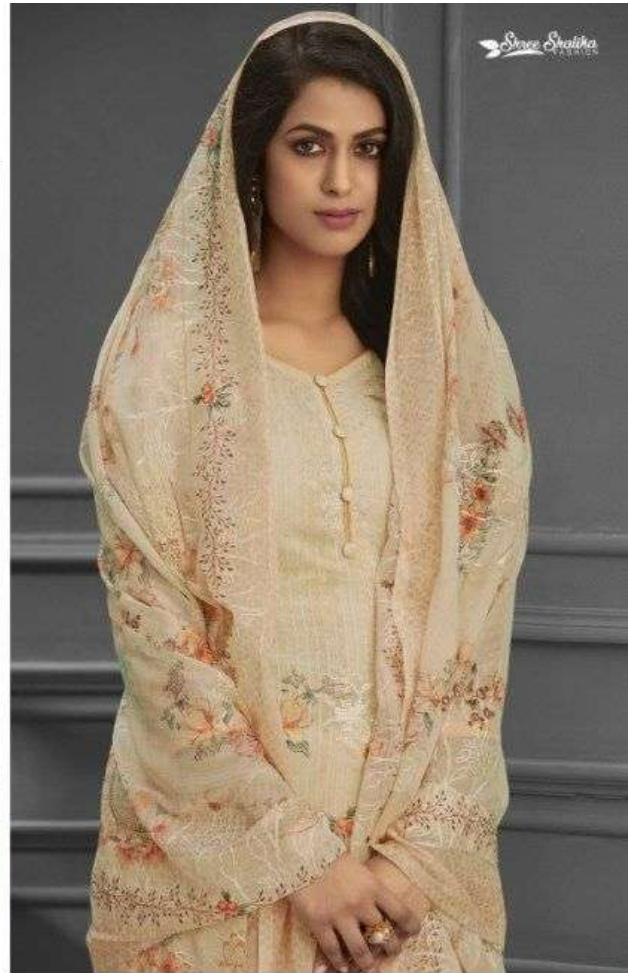

# SHALIKA VOL.62

PURE GEORGETTE SEQUENCE BUTTA WORK DIGITAL PRINT WITH SHIFFON DUPATTA AARIWORK

GENTLY CRAFTED FABRICS

shree-shalika-shalika-vol-62-georgette-salwar-suit

2503

SHREE SHALIKA

shree-shalika-shalika-vol-62-georgette-salwar-suit

EXCLUSIVE FEMININE MOOD

shree-shalika-shalika-vol-62-georgette-salwar-suit

BRINGS FLASHY PATTERN

shree-shalika-shalika-vol-62-georgette-salwar-suit

shree-shalika-shalika-vol-62-georgette-salwar-suit

2501

2502