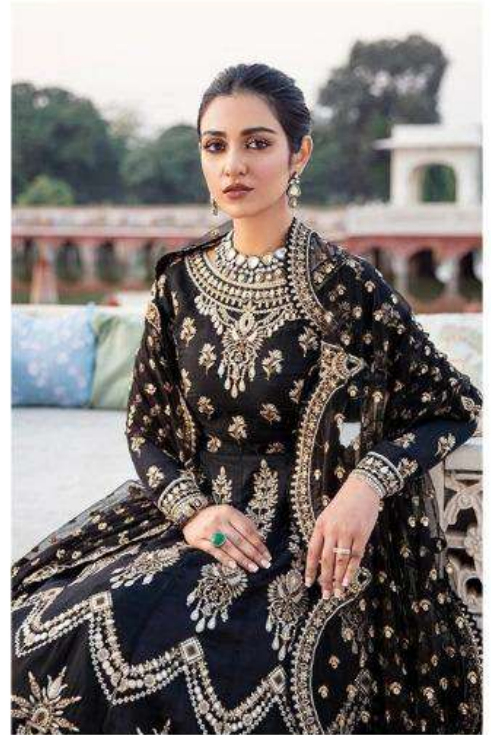

# 42007

**TOP - FOX GEORGATE WITH  
HEAVY EMBROIDERY**

**BOTTOM - SANTOON**

**BOTTOM - BUTTER FLY NET WITH  
HEAVY EMBROIDERY**

**INNER - SANTOON**

DRY CLEAN ONLY.   
DO NOT USE ANY BLEACH OR STAIN REMOVING CHEMICAL.   
IRON THE FABRIC AT MODERATE TEMPERATURE. 