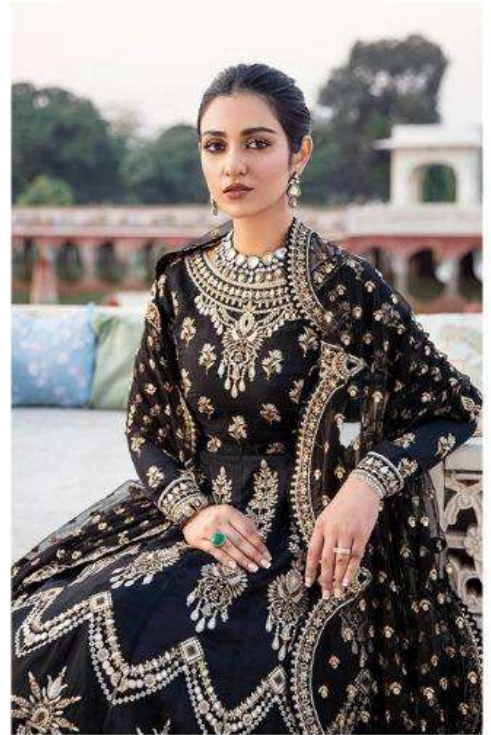

42007

TOP - FOX GEORGATE WITH
HEAVY EMBROIDERY

BOTTOM - SANTOON

BOTTOM - BUTTER FLY NET WITH
HEAVY EMBROIDERY

INNER - SANTOON

DRY CLEAN ONLY.  
DO NOT USE ANY BLEACH OR STAIN REMOVING CHEMICAL. 
IRON THE FABRIC AT MODERATE TEMPERATURE. 

Ethnic Sensation

D.NO. 42007

*Feel the resonance with our sensational
and extremely majestic collection this year...*

42007

**TOP - FOX GEORGATE WITH
HEAVY EMBROIDERY**

BOTTOM - SANTOON

**BOTTOM - BUTTER FLY NET WITH
HEAVY EMBROIDERY**