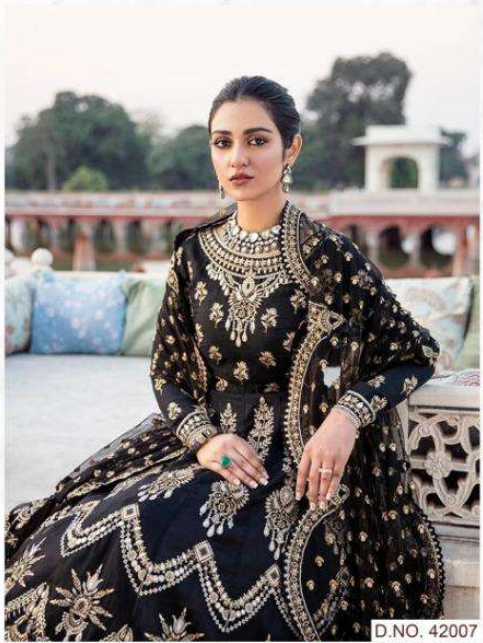

Ethnic Sensation

D.NO. 42007

*Feel the resonance with our sensational
and extremely majestic collection this year...*