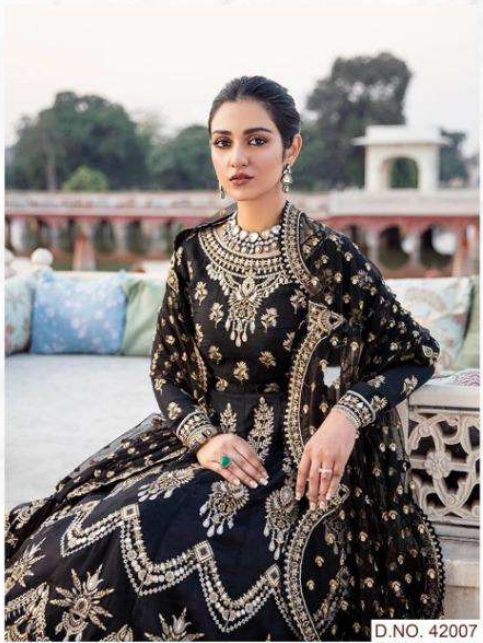

42007

TOP - FOX GEORGATE WITH
HEAVY EMBROIDERY

BOTTOM - SANTOON

BOTTOM - BUTTER FLY NET WITH
HEAVY EMBROIDERY

INNER - SANTOON

DRY CLEAN ONLY.  
DO NOT USE ANY BLEACH OR STAIN REMOVING CHEMICAL. 
IRON THE FABRIC AT MODERATE TEMPERATURE. 

Ethnic Sensation

D.NO. 42007

*Feel the resonance with our sensational
and extremely majestic collection this year...*

42007

**TOP - FOX GEORGATE WITH
HEAVY EMBROIDERY**

BOTTOM - SANTOON

**BOTTOM - BUTTER FLY NET WITH
HEAVY EMBROIDERY**