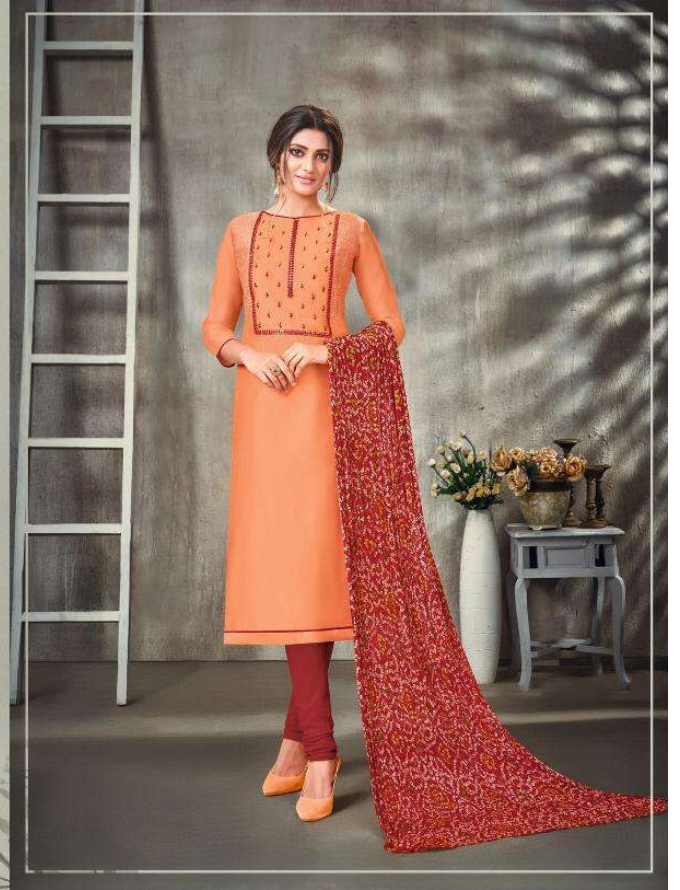

KASMEERA®

11018

Celebrations

Let your celebrations dazzle with diva