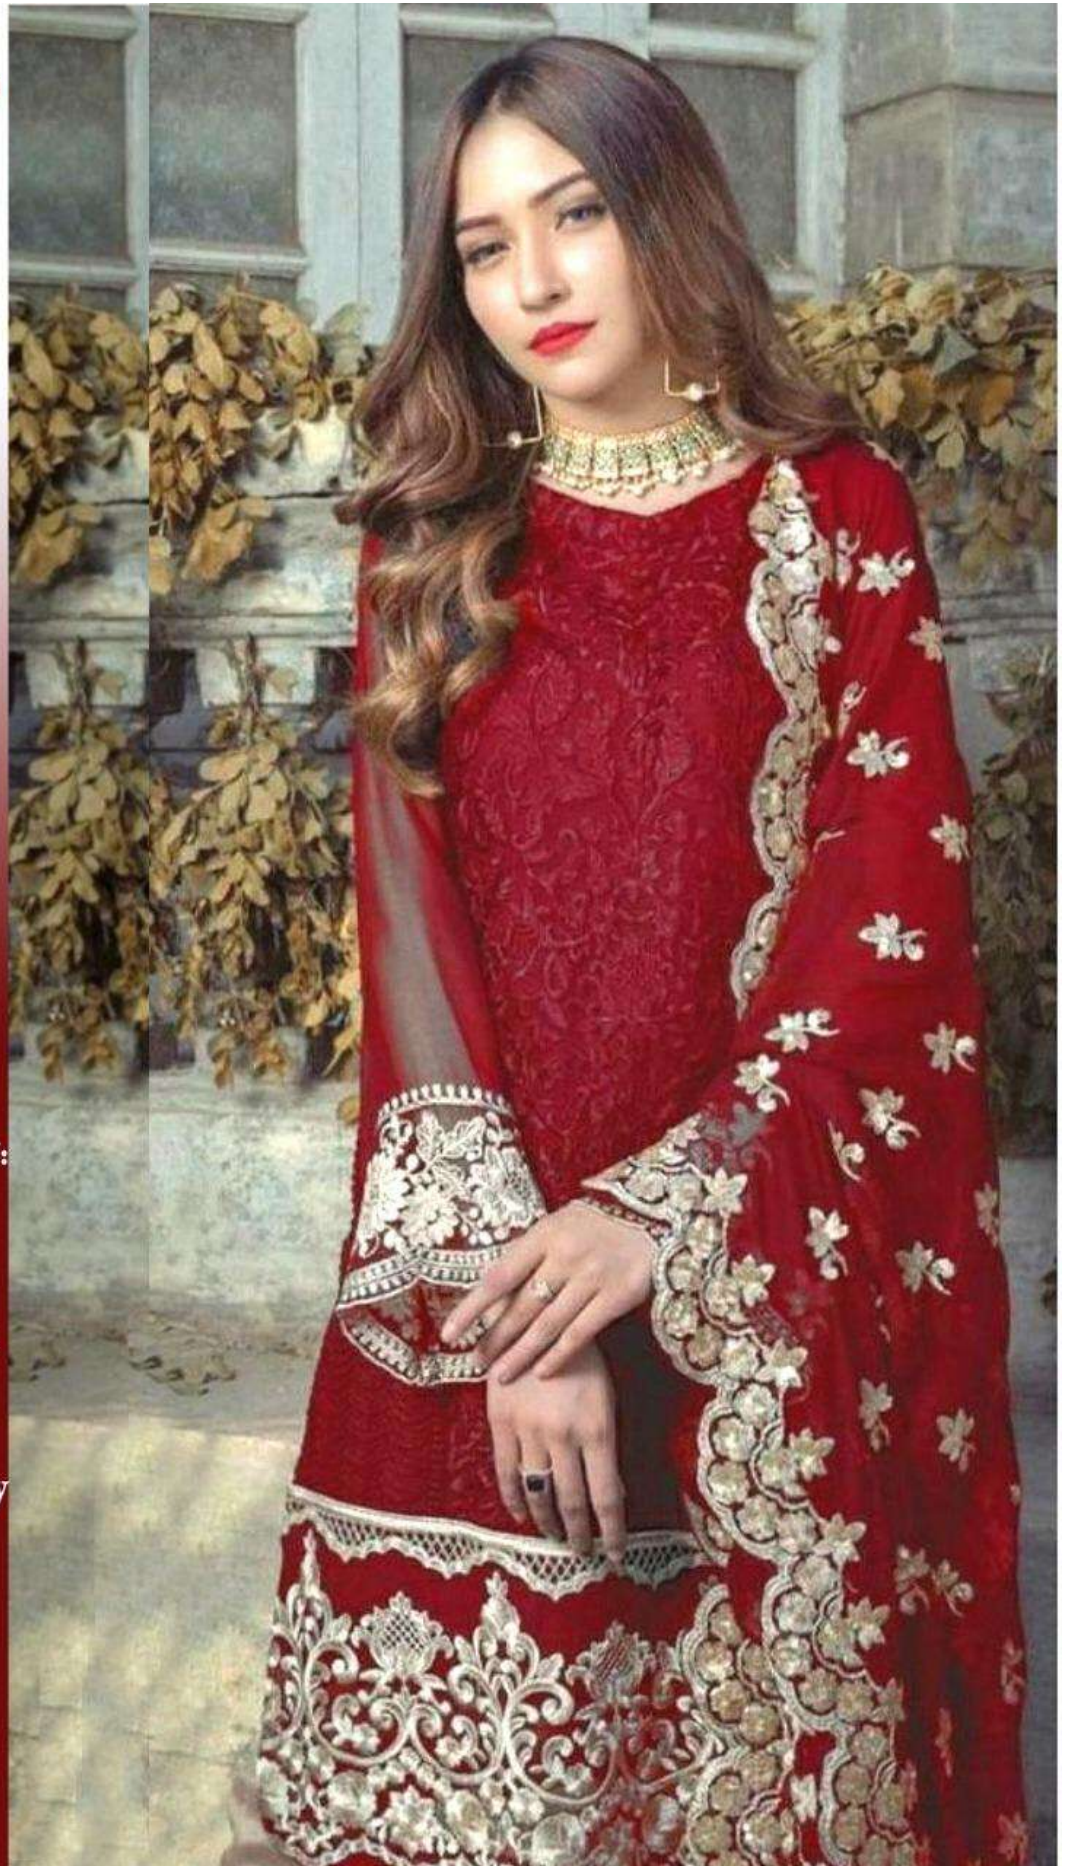

ELAF®

G.No. 116

Gracia
collection

Best

Quality

For

Wear

WASHING INSTRUCTION:

Do not use any type
of bleach or stain
removing chemicals

Wash colored and
white fabrics sepretly

Do not dry cotton
fabrics in direct
sunlight.

Dry Clean only.