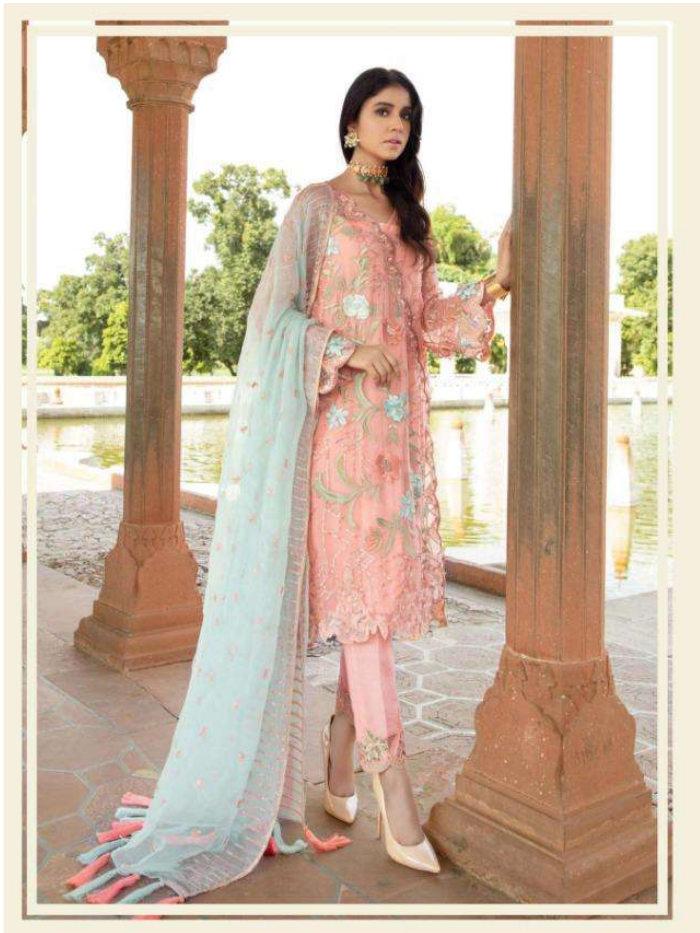

SHENYL<sup>TM</sup>  
FAB

HAPPY  
*New Year*  
VOL-1

D. No.138

SHENY L<sup>TM</sup>  
FAB

D.No.139

SHEN L<sup>TM</sup>  
FAB  
D.No.140

RINAZ<sup>®</sup>  
FASHION

D.No.148

D.No.138

D.No.139

D.No.140

D.No.141

D.No.142

D.No.148

HAPPY  
New Year  
VOL. 1

D.No.	TOP	BOTTOM & INNER	DUPATTA
138	BUTTERFLY NET WITH HEAVY EMBROIDERY & DIAMOND WORK	DUL SHANTUN	BUTTERFLY NET WITH HEAVY EMBROIDERY WORK
139	BUTTERFLY NET WITH HEAVY EMBROIDERY & DIAMOND WORK	DUL SHANTUN	BUTTERFLY NET WITH HEAVY EMBROIDERY WORK
140	BUTTERFLY NET WITH HEAVY EMBROIDERY & DIAMOND WORK	DUL SHANTUN	BUTTERFLY NET WITH HEAVY EMBROIDERY WORK
141	BUTTERFLY NET WITH HEAVY EMBROIDERY & DIAMOND WORK	DUL SHANTUN	BUTTERFLY NET WITH HEAVY EMBROIDERY WORK
142	BUTTERFLY NET WITH HEAVY EMBROIDERY & DIAMOND WORK	DUL SHANTUN	TEBBY SILK DIGITAL PRINT
148	FOX GEORGETTE WITH HEAVY EMBROIDERY WORK	DUL SHANTUN	HEAVY NET WITH EMBROIDERY WORK