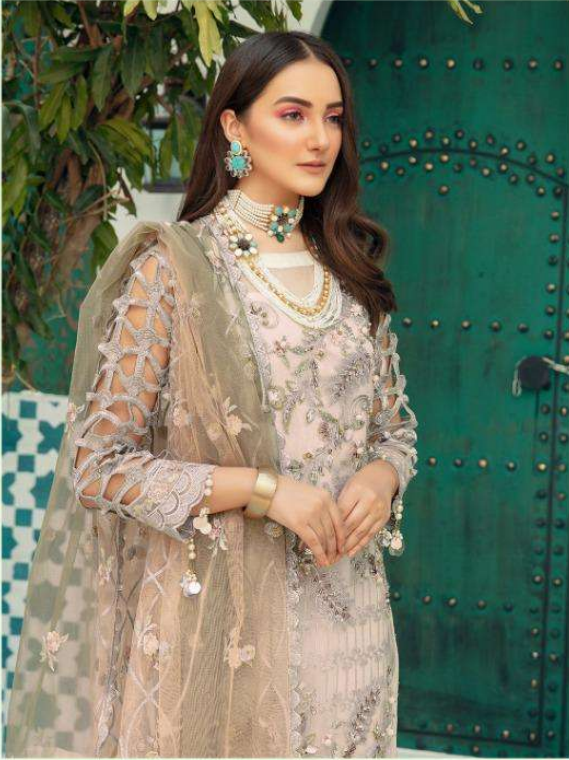

SHENYL<sup>TM</sup>  
FAB

HAPPY  
*New Year*  
VOL-1

D. No.138

SHENY L<sup>TM</sup>  
FAB

D.No.139

SHEN L<sup>TM</sup>  
FAB  
D.No.140

RINAZ<sup>®</sup>  
FASHION

D.No.148

D.No.138

D.No.139

D.No.140

D.No.141

D.No.142

D.No.148

HAPPY  
New Year  
VOL. 1

D.No.	TOP	BOTTOM & INNER	DUPATTA
138	BUTTERFLY NET WITH HEAVY EMBROIDERY & DIAMOND WORK	DUL SHANTUN	BUTTERFLY NET WITH HEAVY EMBROIDERY WORK
139	BUTTERFLY NET WITH HEAVY EMBROIDERY & DIAMOND WORK	DUL SHANTUN	BUTTERFLY NET WITH HEAVY EMBROIDERY WORK
140	BUTTERFLY NET WITH HEAVY EMBROIDERY & DIAMOND WORK	DUL SHANTUN	BUTTERFLY NET WITH HEAVY EMBROIDERY WORK
141	BUTTERFLY NET WITH HEAVY EMBROIDERY & DIAMOND WORK	DUL SHANTUN	BUTTERFLY NET WITH HEAVY EMBROIDERY WORK
142	BUTTERFLY NET WITH HEAVY EMBROIDERY & DIAMOND WORK	DUL SHANTUN	TEBBY SILK DIGITAL PRINT
148	FOX GEORGETTE WITH HEAVY EMBROIDERY WORK	DUL SHANTUN	HEAVY NET WITH EMBROIDERY WORK