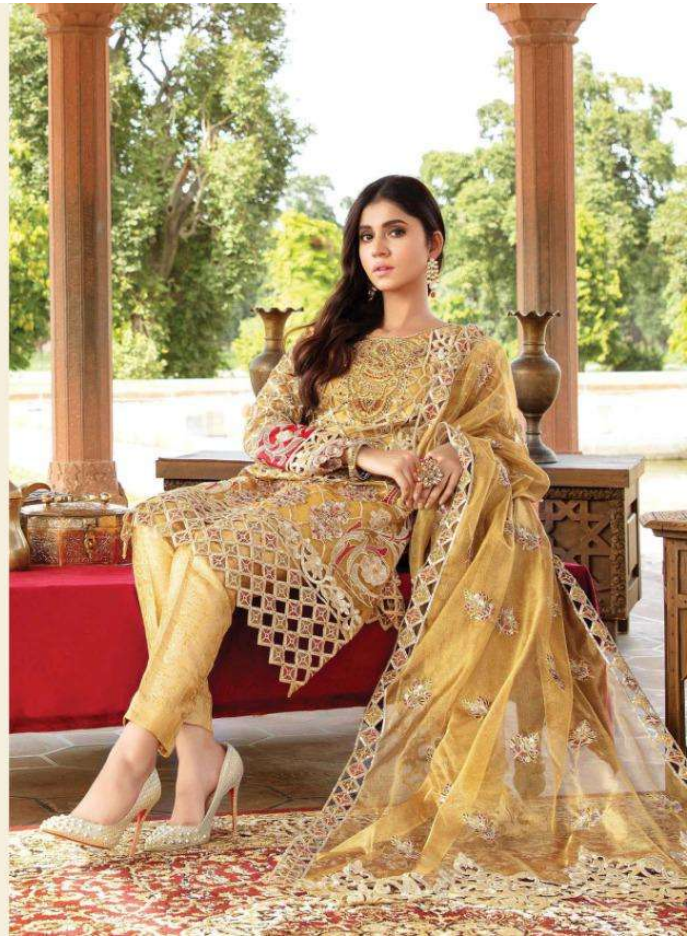

SHENYL™
FAB

HAPPY
New Year
VOL-1

D. No.138

SHENY LTM
FAB

D.No.139

SHEN LTM
FAB
D.No.140

RINAZ[®]
FASHION

D.No.148

D.No.138

D.No.139

D.No.140

D.No.141

D.No.142

D.No.148

HAPPY
New Year
VOL. 1

D.No.	TOP	BOTTOM & INNER	DUPATTA
138	BUTTERFLY NET WITH HEAVY EMBROIDERY & DIAMOND WORK	DUL SHANTUN	BUTTERFLY NET WITH HEAVY EMBROIDERY WORK
139	BUTTERFLY NET WITH HEAVY EMBROIDERY & DIAMOND WORK	DUL SHANTUN	BUTTERFLY NET WITH HEAVY EMBROIDERY WORK
140	BUTTERFLY NET WITH HEAVY EMBROIDERY & DIAMOND WORK	DUL SHANTUN	BUTTERFLY NET WITH HEAVY EMBROIDERY WORK
141	BUTTERFLY NET WITH HEAVY EMBROIDERY & DIAMOND WORK	DUL SHANTUN	BUTTERFLY NET WITH HEAVY EMBROIDERY WORK
142	BUTTERFLY NET WITH HEAVY EMBROIDERY & DIAMOND WORK	DUL SHANTUN	TEBBY SILK DIGITAL PRINT
148	FOX GEORGETTE WITH HEAVY EMBROIDERY WORK	DUL SHANTUN	HEAVY NET WITH EMBROIDERY WORK