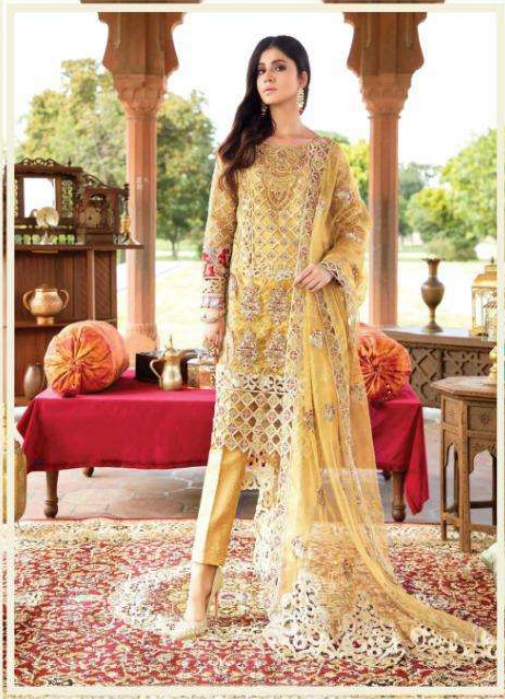

SHENYL™
FAB

HAPPY
New Year
VOL-1

D. No.138

SHENY LTM
FAB

D.No.139

SHEN LTM
FAB
D.No.140

RINAZ[®]
FASHION

D.No.148

D.No.138

D.No.139

D.No.140

D.No.141

D.No.142

D.No.148

HAPPY
New Year
VOL. 1

D.No.	TOP	BOTTOM & INNER	DUPATTA
138	BUTTERFLY NET WITH HEAVY EMBROIDERY & DIAMOND WORK	DUL SHANTUN	BUTTERFLY NET WITH HEAVY EMBROIDERY WORK
139	BUTTERFLY NET WITH HEAVY EMBROIDERY & DIAMOND WORK	DUL SHANTUN	BUTTERFLY NET WITH HEAVY EMBROIDERY WORK
140	BUTTERFLY NET WITH HEAVY EMBROIDERY & DIAMOND WORK	DUL SHANTUN	BUTTERFLY NET WITH HEAVY EMBROIDERY WORK
141	BUTTERFLY NET WITH HEAVY EMBROIDERY & DIAMOND WORK	DUL SHANTUN	BUTTERFLY NET WITH HEAVY EMBROIDERY WORK
142	BUTTERFLY NET WITH HEAVY EMBROIDERY & DIAMOND WORK	DUL SHANTUN	TEBBY SILK DIGITAL PRINT
148	FOX GEORGETTE WITH HEAVY EMBROIDERY WORK	DUL SHANTUN	HEAVY NET WITH EMBROIDERY WORK