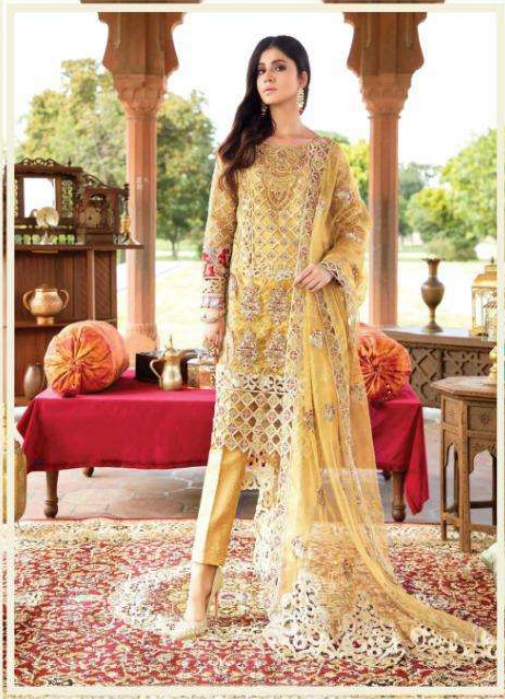

SHENYL<sup>TM</sup>  
FAB

HAPPY  
*New Year*  
VOL-1

D. No.138

SHENY L<sup>TM</sup>  
FAB

D.No.139

SHEN L<sup>TM</sup>  
FAB  
D.No.140

RINAZ<sup>®</sup>  
FASHION

D.No.148

D.No.138

D.No.139

D.No.140

D.No.141

D.No.142

D.No.148

HAPPY  
New Year  
VOL. 1

D.No.	TOP	BOTTOM & INNER	DUPATTA
138	BUTTERFLY NET WITH HEAVY EMBROIDERY & DIAMOND WORK	DUL SHANTUN	BUTTERFLY NET WITH HEAVY EMBROIDERY WORK
139	BUTTERFLY NET WITH HEAVY EMBROIDERY & DIAMOND WORK	DUL SHANTUN	BUTTERFLY NET WITH HEAVY EMBROIDERY WORK
140	BUTTERFLY NET WITH HEAVY EMBROIDERY & DIAMOND WORK	DUL SHANTUN	BUTTERFLY NET WITH HEAVY EMBROIDERY WORK
141	BUTTERFLY NET WITH HEAVY EMBROIDERY & DIAMOND WORK	DUL SHANTUN	BUTTERFLY NET WITH HEAVY EMBROIDERY WORK
142	BUTTERFLY NET WITH HEAVY EMBROIDERY & DIAMOND WORK	DUL SHANTUN	TEBBY SILK DIGITAL PRINT
148	FOX GEORGETTE WITH HEAVY EMBROIDERY WORK	DUL SHANTUN	HEAVY NET WITH EMBROIDERY WORK