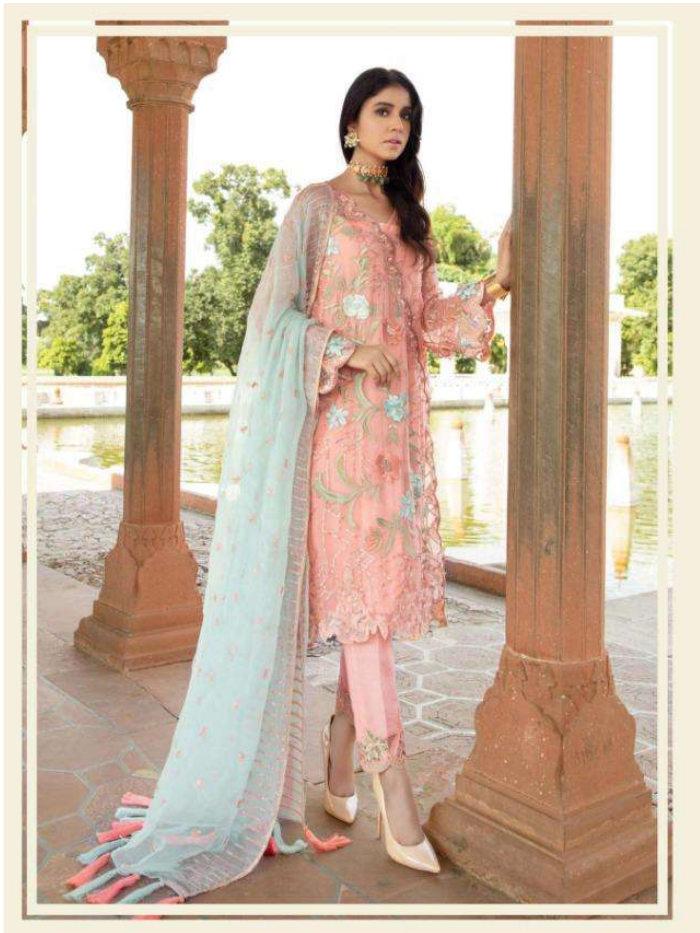

SHENYL™
FAB

HAPPY
New Year
VOL-1

D. No.138

SHENY LTM
FAB

D.No.139

SHEN LTM
FAB
D.No.140

RINAZ[®]
FASHION

D.No.148

D.No.138

D.No.139

D.No.140

D.No.141

D.No.142

D.No.148

HAPPY
New Year
VOL. 1

D.No.	TOP	BOTTOM & INNER	DUPATTA
138	BUTTERFLY NET WITH HEAVY EMBROIDERY & DIAMOND WORK	DUL SHANTUN	BUTTERFLY NET WITH HEAVY EMBROIDERY WORK
139	BUTTERFLY NET WITH HEAVY EMBROIDERY & DIAMOND WORK	DUL SHANTUN	BUTTERFLY NET WITH HEAVY EMBROIDERY WORK
140	BUTTERFLY NET WITH HEAVY EMBROIDERY & DIAMOND WORK	DUL SHANTUN	BUTTERFLY NET WITH HEAVY EMBROIDERY WORK
141	BUTTERFLY NET WITH HEAVY EMBROIDERY & DIAMOND WORK	DUL SHANTUN	BUTTERFLY NET WITH HEAVY EMBROIDERY WORK
142	BUTTERFLY NET WITH HEAVY EMBROIDERY & DIAMOND WORK	DUL SHANTUN	TEBBY SILK DIGITAL PRINT
148	FOX GEORGETTE WITH HEAVY EMBROIDERY WORK	DUL SHANTUN	HEAVY NET WITH EMBROIDERY WORK