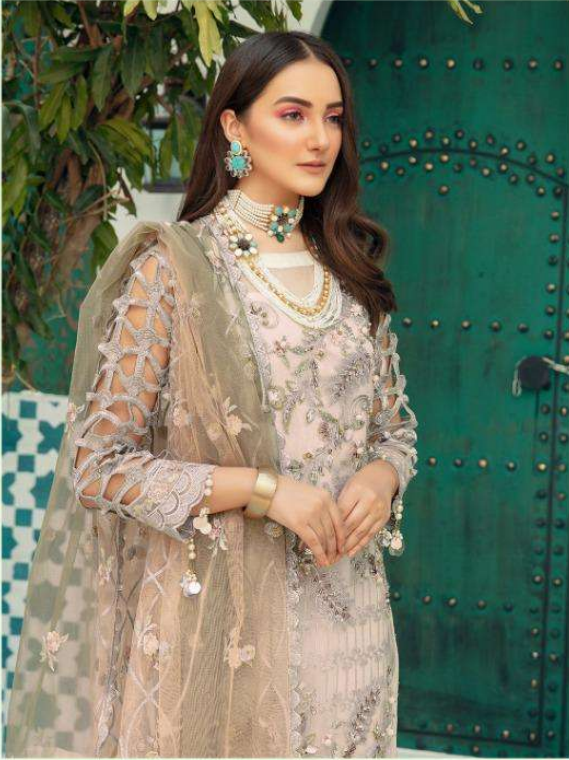

SHENYL™
FAB

HAPPY
New Year
VOL-1

D. No.138

SHENY LTM
FAB

D.No.139

SHEN LTM
FAB
D.No.140

RINAZ[®]
FASHION

D.No.148

D.No.138

D.No.139

D.No.140

D.No.141

D.No.142

D.No.148

HAPPY
New Year
VOL. 1

D.No.	TOP	BOTTOM & INNER	DUPATTA
138	BUTTERFLY NET WITH HEAVY EMBROIDERY & DIAMOND WORK	DUL SHANTUN	BUTTERFLY NET WITH HEAVY EMBROIDERY WORK
139	BUTTERFLY NET WITH HEAVY EMBROIDERY & DIAMOND WORK	DUL SHANTUN	BUTTERFLY NET WITH HEAVY EMBROIDERY WORK
140	BUTTERFLY NET WITH HEAVY EMBROIDERY & DIAMOND WORK	DUL SHANTUN	BUTTERFLY NET WITH HEAVY EMBROIDERY WORK
141	BUTTERFLY NET WITH HEAVY EMBROIDERY & DIAMOND WORK	DUL SHANTUN	BUTTERFLY NET WITH HEAVY EMBROIDERY WORK
142	BUTTERFLY NET WITH HEAVY EMBROIDERY & DIAMOND WORK	DUL SHANTUN	TEBBY SILK DIGITAL PRINT
148	FOX GEORGETTE WITH HEAVY EMBROIDERY WORK	DUL SHANTUN	HEAVY NET WITH EMBROIDERY WORK