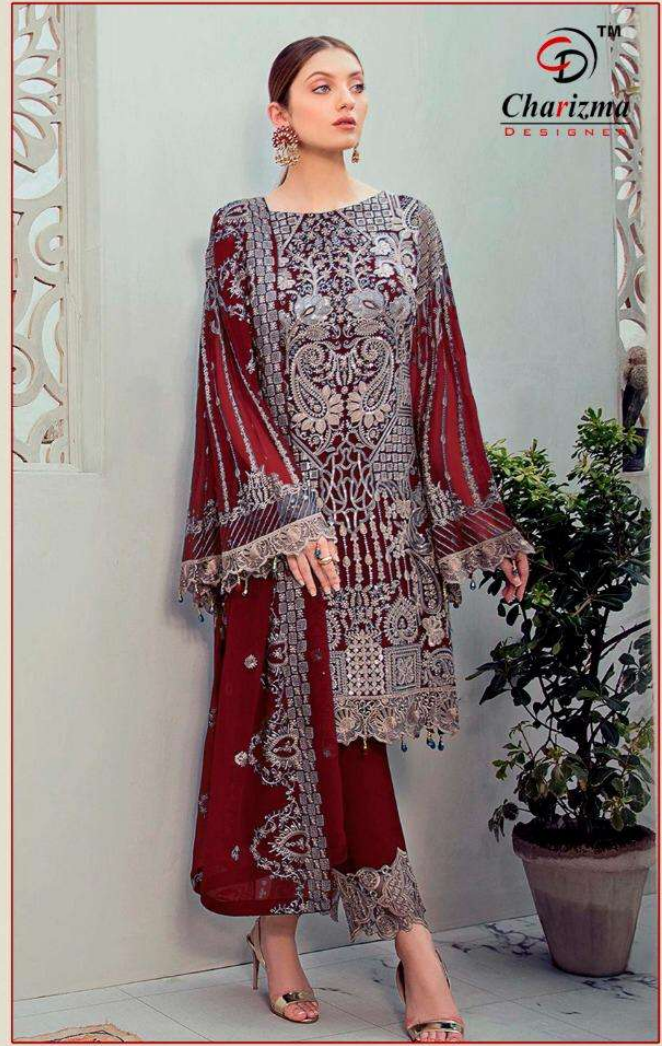

BOTTOM

EMB FRONT

PATCH

Emb Chiron Silk Dupatta

SPIENDOR
womaniya

90006

Charizma
DESIGNER

EMB SLEEVES