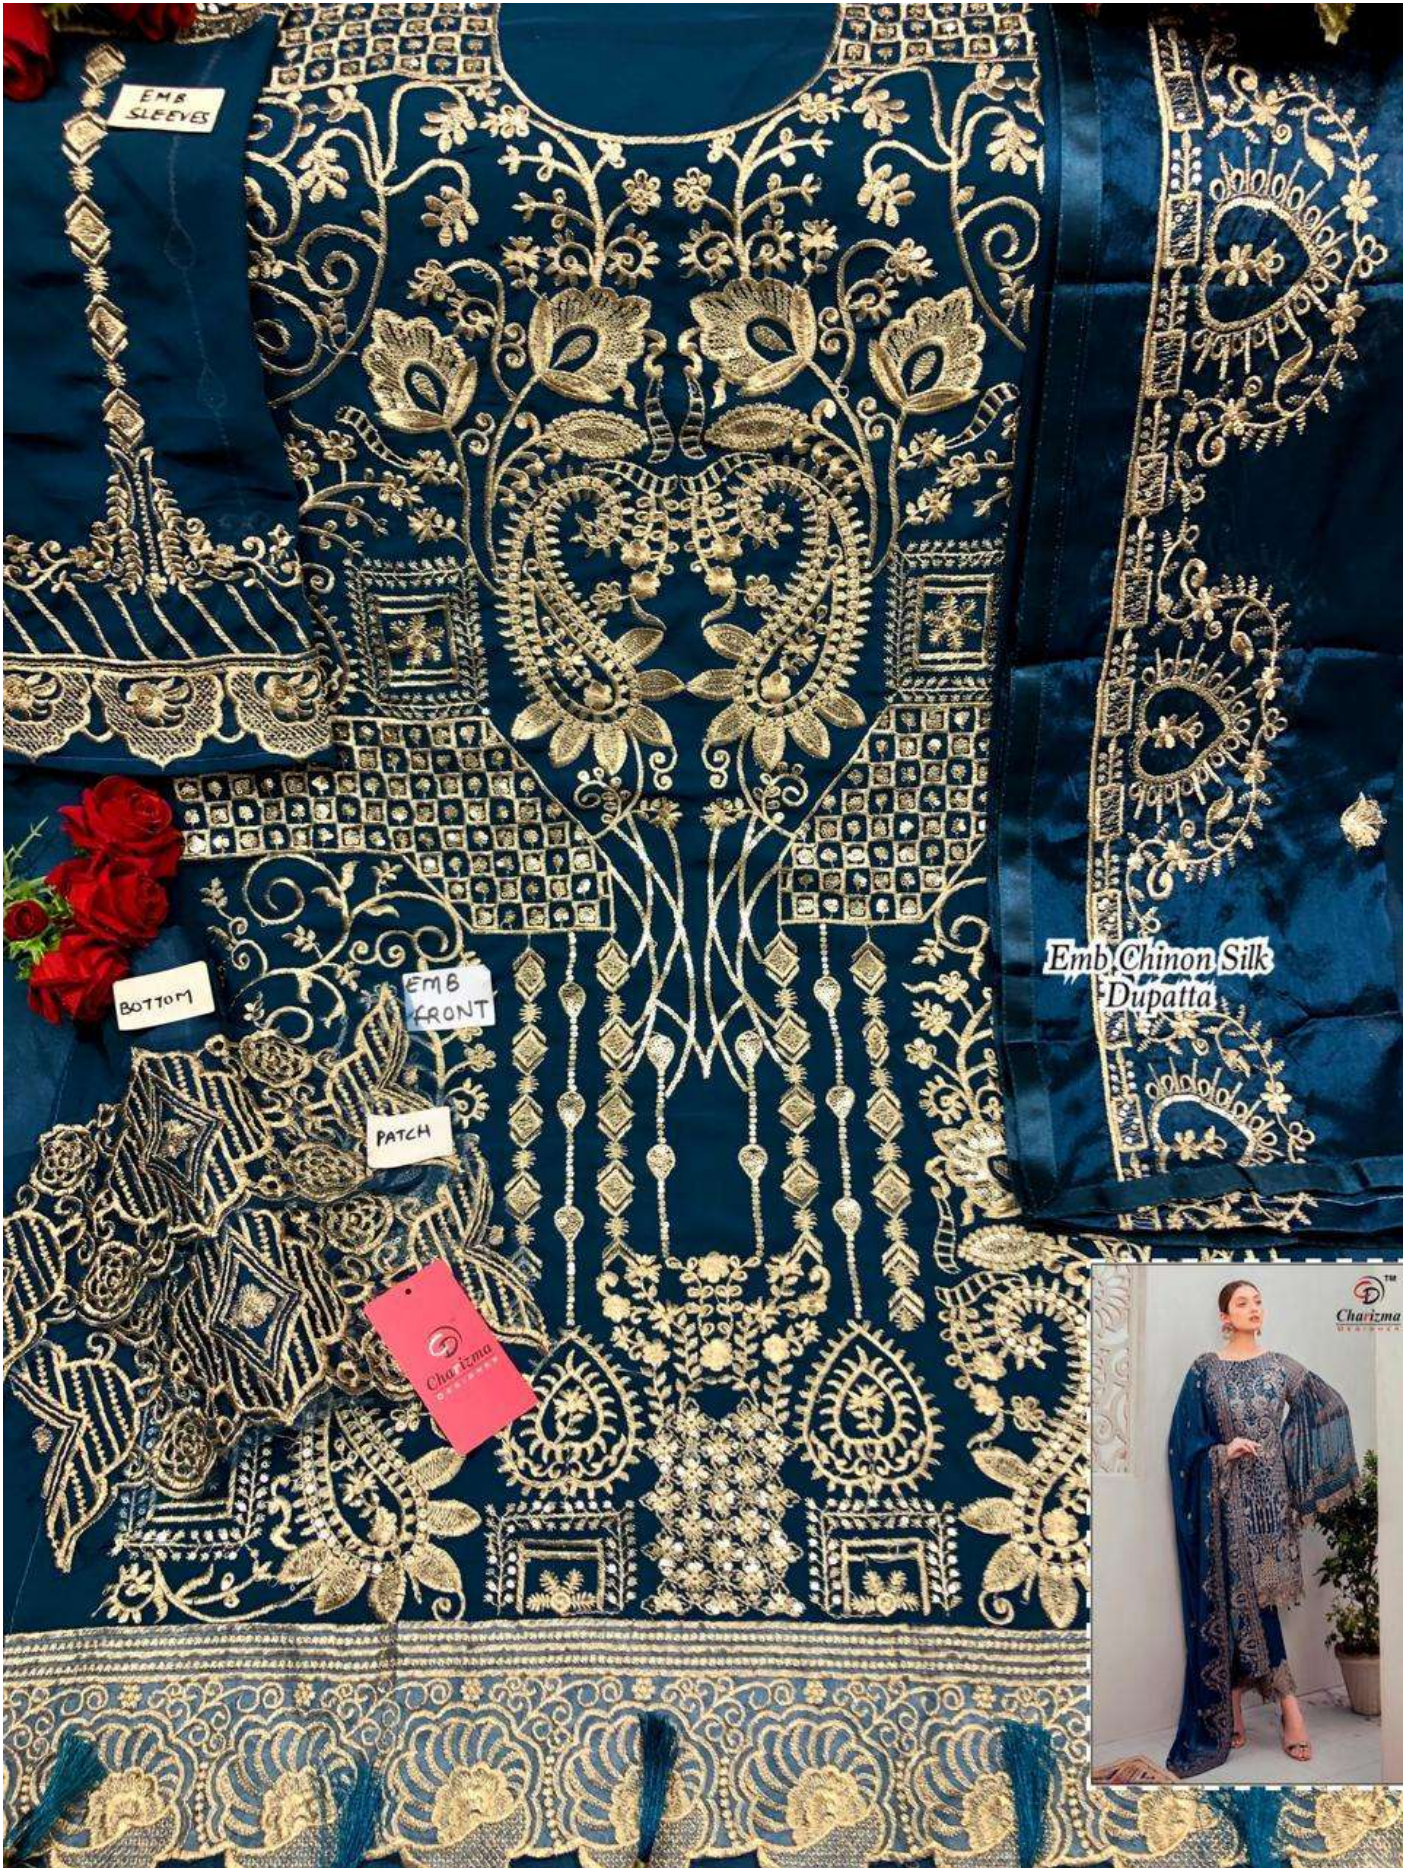

EMB SLEEVES

BOTTOM

EMB FRONT

PATCH

Charizma
DESIGNERS

Emb Chiron Silk
Dupatta