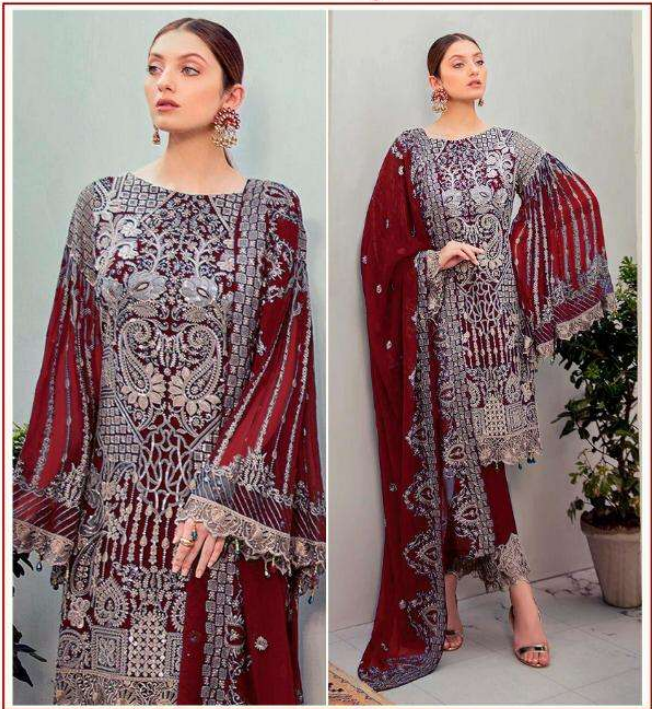

BOTTOM

EMB FRONT

PATCH

Emb Chiron Silk Dupatta

SPIENDOR
womaniya

90006

Charizma
DESIGNER

EMB SLEEVES