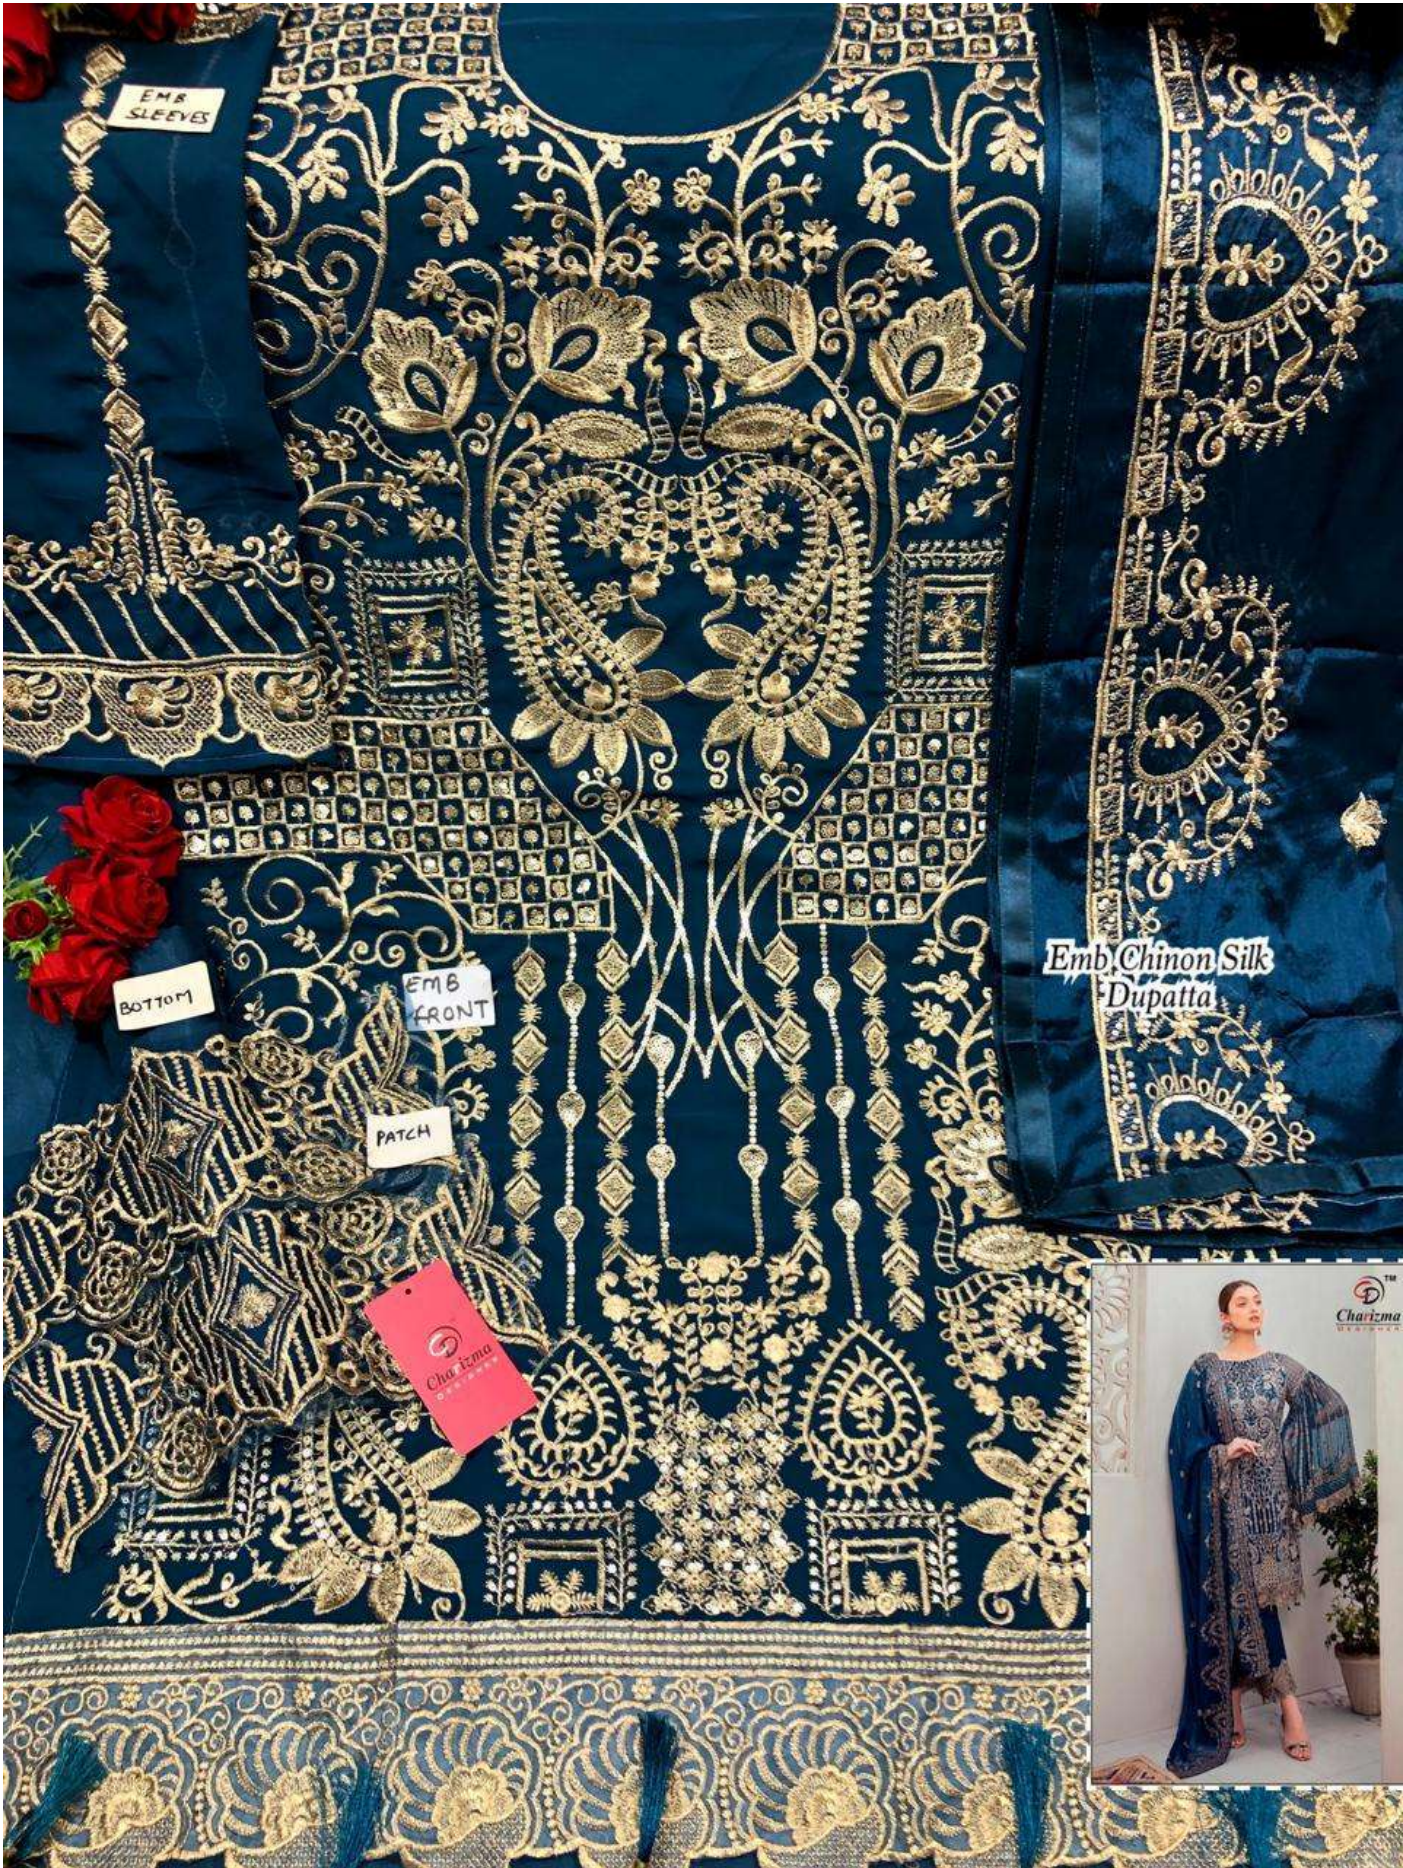

EMB SLEEVES

BOTTOM

EMB FRONT

PATCH

Charizma
DESIGNERS

Emb. Chiron Silk
Dupatta