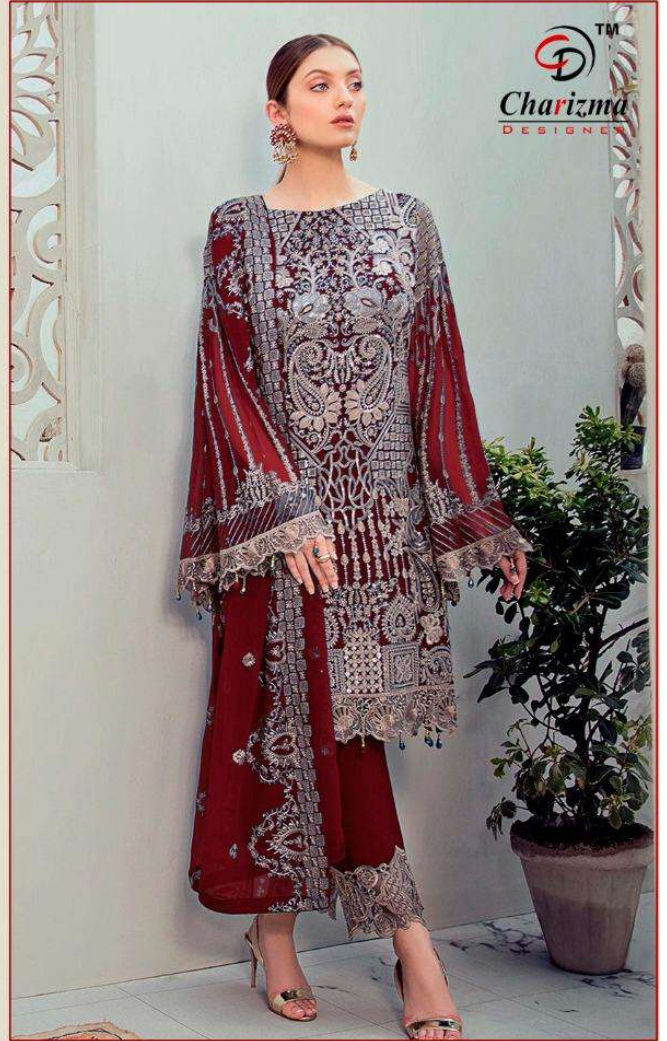

BOTTOM

EMB FRONT

PATCH

Emb Chiron Silk Dupatta

SPIENDOR  
*womaniya*

90006

Charizma  
DESIGNER

EMB SLEEVES