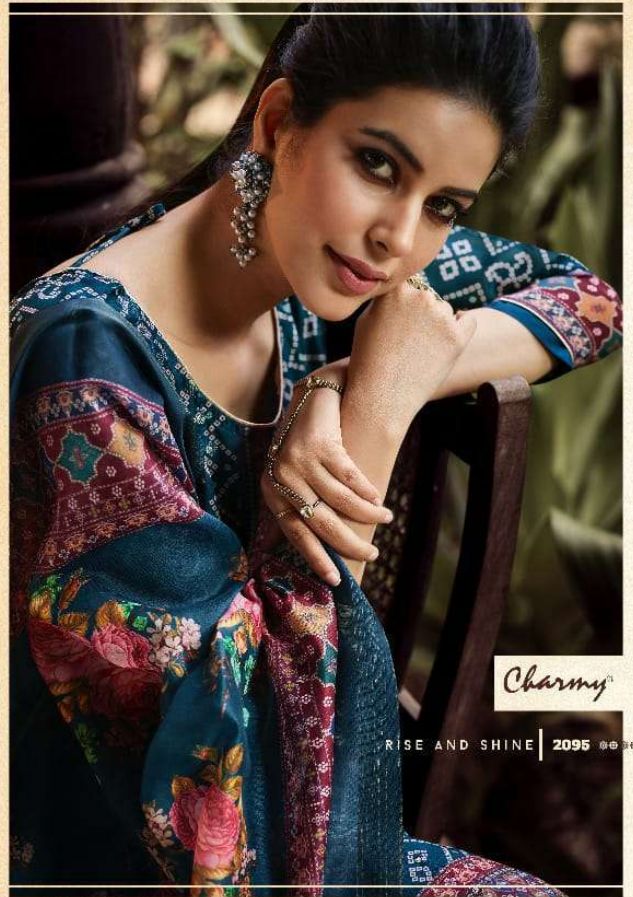

Charmy®

A Product by Meera Tranzz LLP

SYMPHONY

Charmy®

\*\*\* 2091 | EVERGREEN ATTIRE

Charmy®

ETHNIC ESSENCE | 2092 \*\*\*\*

Charmy®