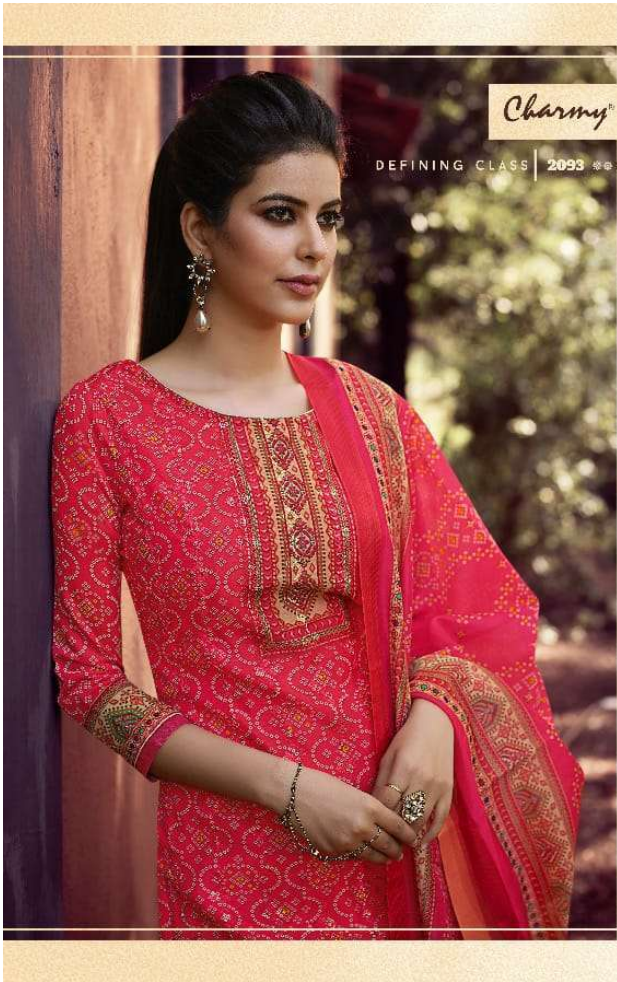

Charmy®

A Product by Meera Tranzz LLP

SYMPHONY

Charmy®

*** 2091 | EVERGREEN ATTIRE

Charmy®

ETHNIC ESSENCE | 2092 ****

Charmy®

2097 UNIVERSALLY ADMIRE

2091

2092

2093

2094

2095

2096

2097