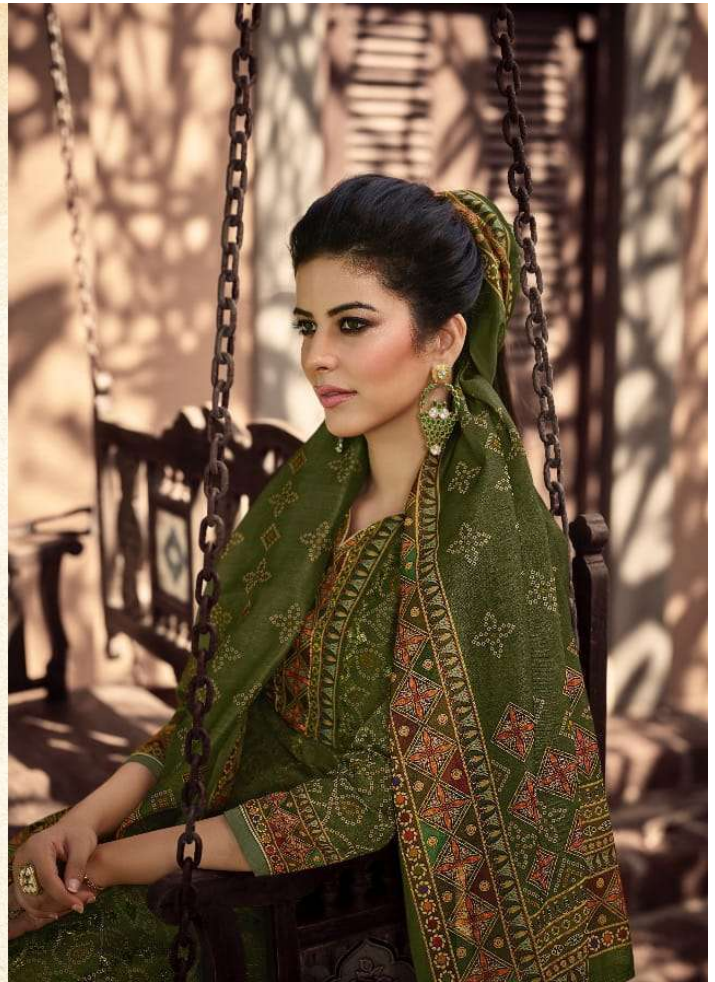

Charmy®

A Product by Meera Tranzz LLP

SYMPHONY

Charmy®

\*\*\* 2091 | EVERGREEN ATTIRE

Charmy®

ETHNIC ESSENCE | 2092 \*\*\*\*

Charmy®

2097 UNIVERSALLY ADMIRE

2091

2092

2093

2094

2095

2096

2097