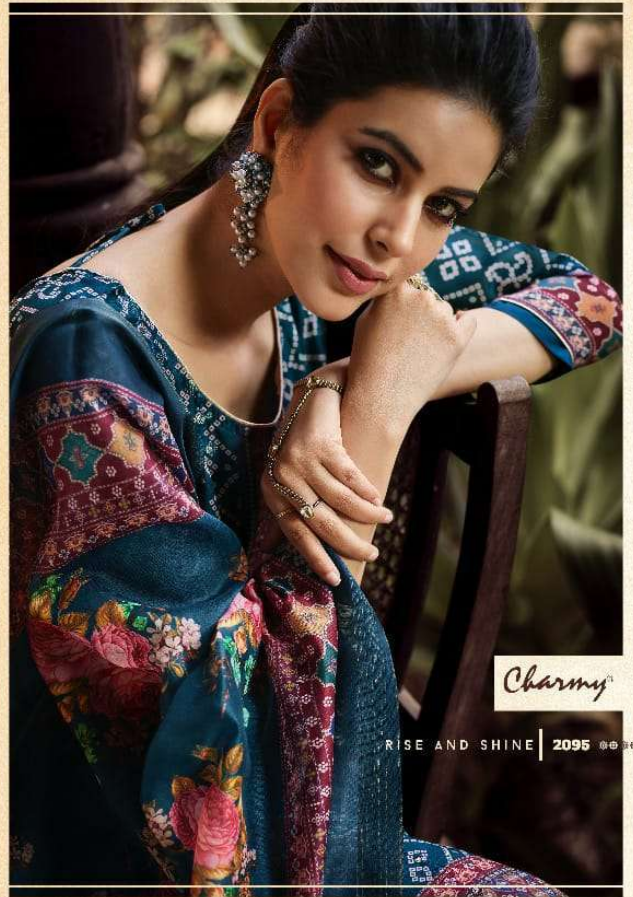

Charmy®

A Product by Meera Tranzz LLP

SYMPHONY

Charmy®

*** 2091 | EVERGREEN ATTIRE

Charmy®

ETHNIC ESSENCE | 2092 ****

Charmy®