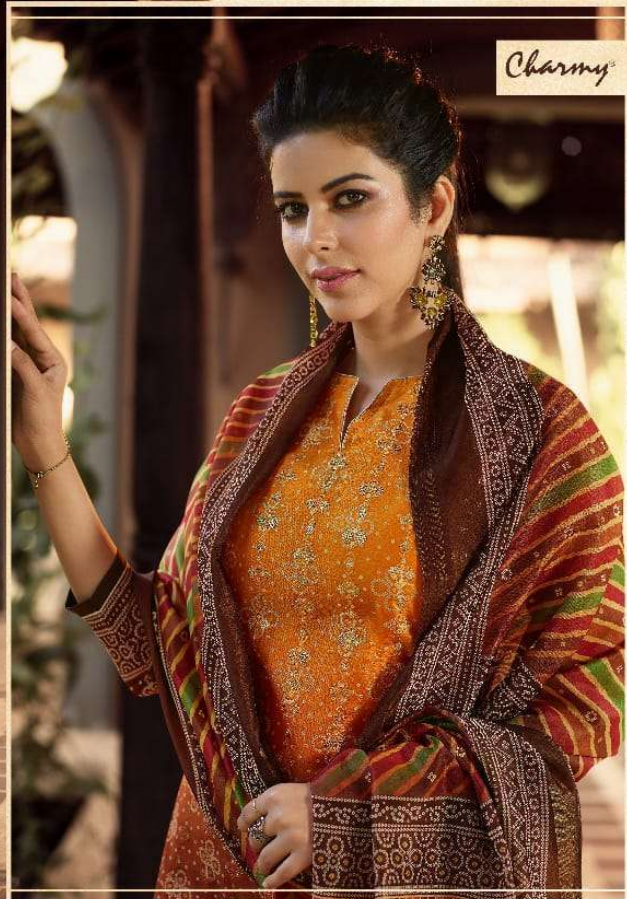

Charmy®

A Product by Meera Tranzz LLP

SYMPHONY

Charmy®

\*\*\* 2091 | EVERGREEN ATTIRE

Charmy®

ETHNIC ESSENCE | 2092 \*\*\*\*

Charmy®