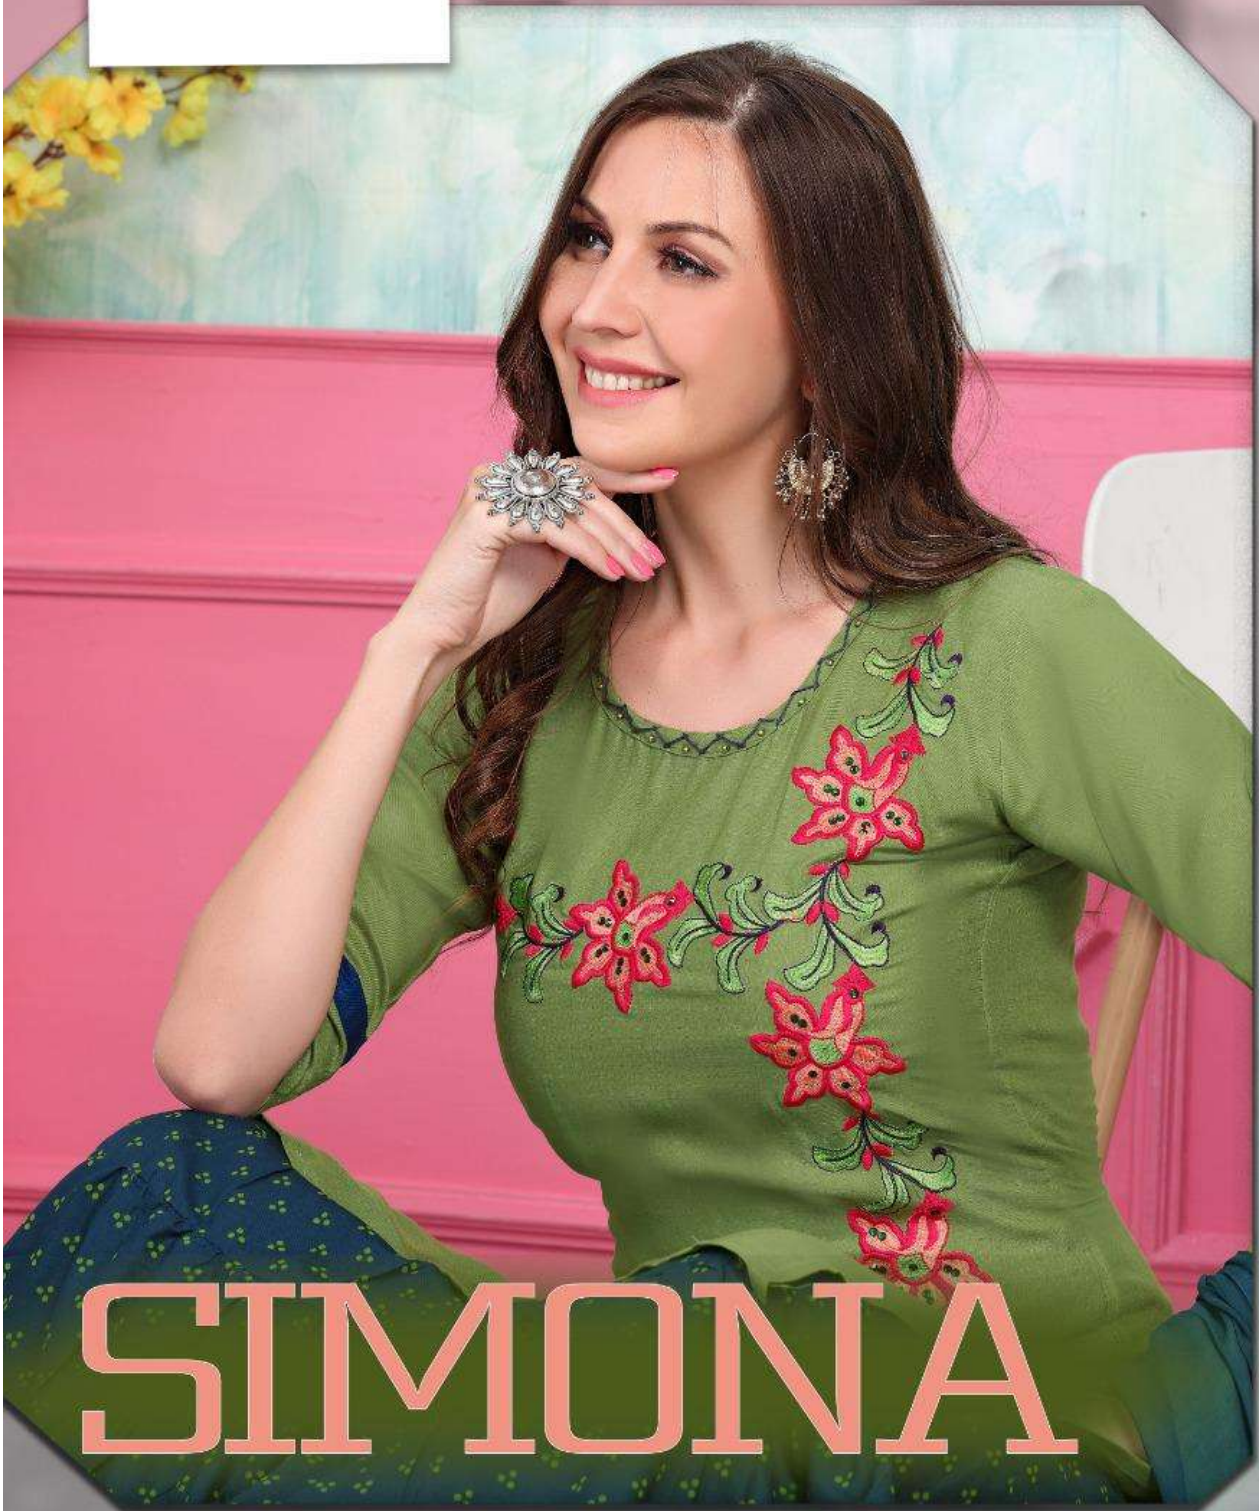

K9Plus

SIMONA

The logo for K9 Plus, featuring the text 'K9 Plus' in a stylized font. 'K9' is in a bold, black, sans-serif font, and 'Plus' is in a lighter, blue, sans-serif font. The logo is set against a white rectangular background.

Rule the Universe

Become the Queen of everything that is and will be in an instant. Dress in our brand new Saree, and ascend your throne.

A woman with long brown hair is sitting on a white chair, wearing a vibrant pink and white saree. The saree has a white body with a repeating pattern of small squares and a pink border. She is also wearing a pink blouse with floral embroidery. She is smiling and looking towards the camera. The background is a light blue wall with a pink wainscoting. There are yellow flowers in a white vase on the left. The page number '101' is in the bottom right corner.

101

K9Plus

The
Temple
Of enchantment

When you're dressed in this fabulous Saree, the world begins to worship you. Have the world at your feet, oh goddess supreme!

102

K9Plus

Be the **Miracle!**

When all love is dead, people hope for an angel to step into our world and breathe love back. Dress in this Saree, and see the magic that people once thought dead.