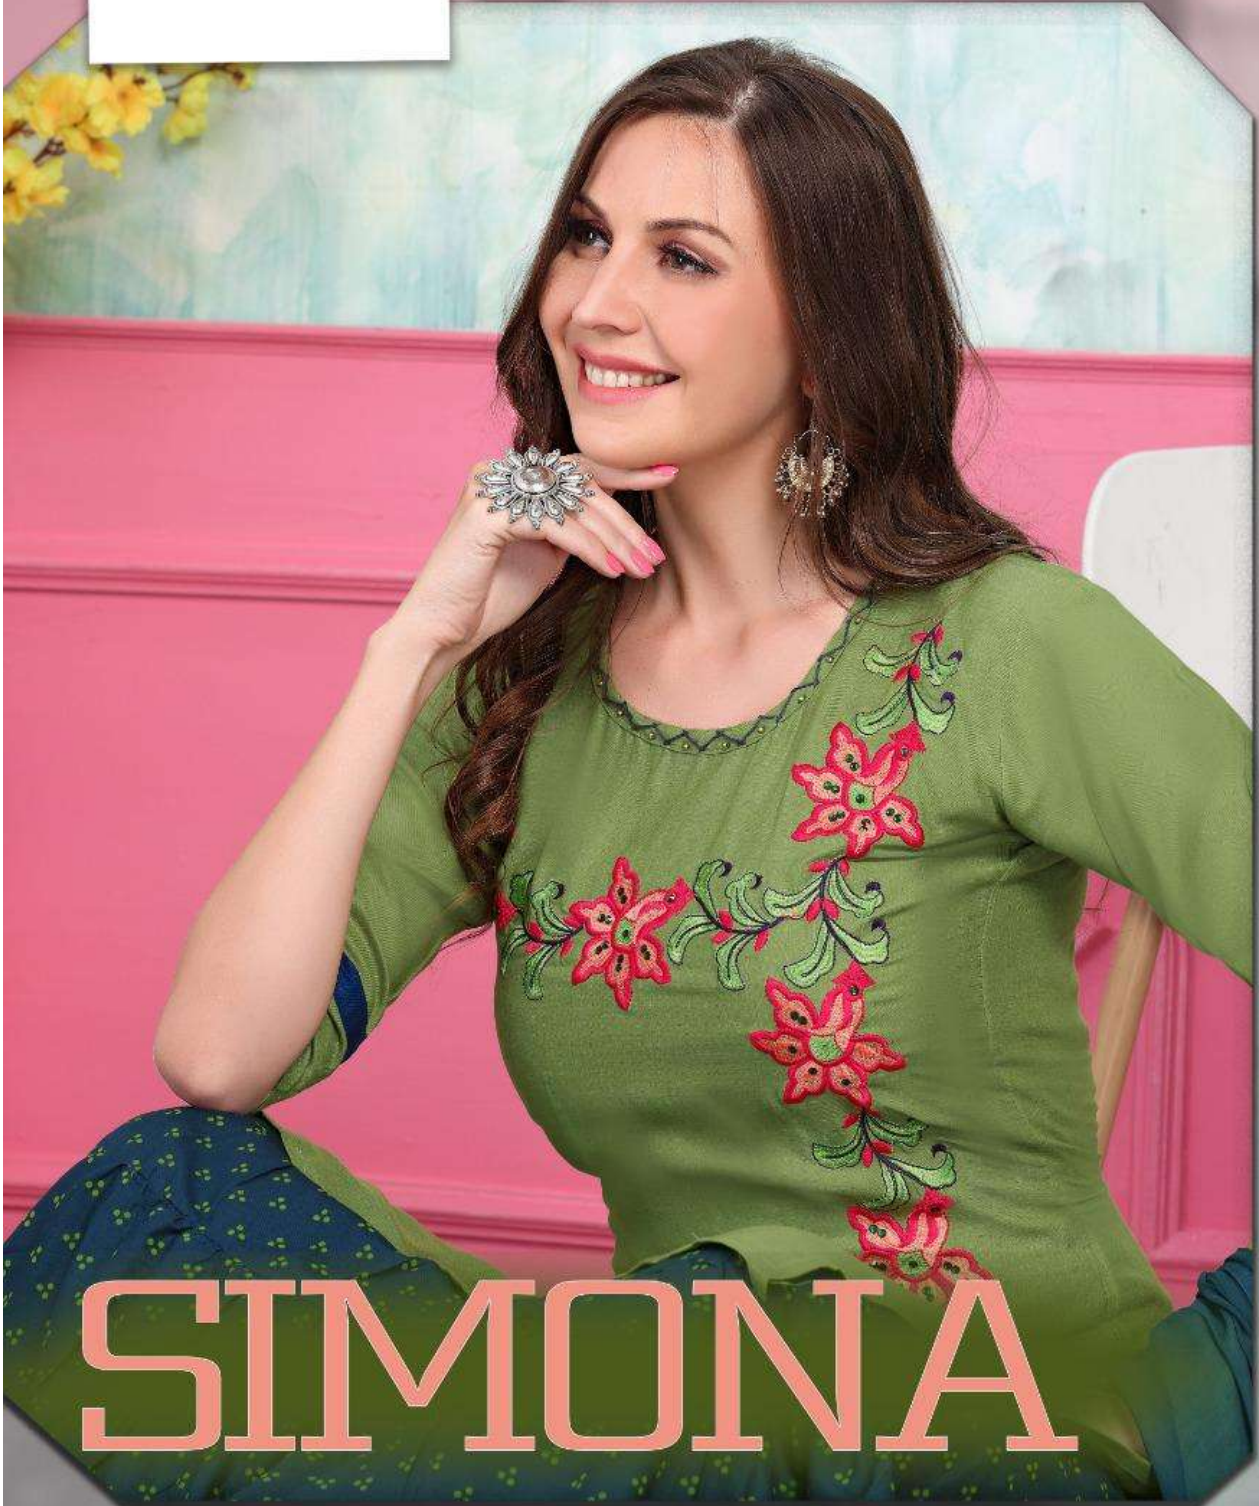

K9Plus

SIMONA

The logo for K9 Plus, featuring the text 'K9 Plus' in a stylized font. 'K9' is in a bold, black, sans-serif font, and 'Plus' is in a lighter, blue, sans-serif font. The logo is set against a white rectangular background.

Rule the Universe

Become the Queen of everything that is and will be in an instant. Dress in our brand new Saree, and ascend your throne.

A woman with long brown hair is sitting on a white chair, wearing a vibrant pink and white saree. The saree has a white body with a repeating pattern of small squares and a pink border. She is also wearing a pink blouse with floral embroidery. She is smiling and looking towards the camera. The background is a light blue wall with a pink wainscoting. There are yellow flowers in a vase on the left. The page number '101' is in the bottom right corner.

101

K9Plus

The
Temple
Of enchantment

When you're dressed in this fabulous Saree, the world begins to worship you. Have the world at your feet, oh goddess supreme!

102

K9Plus

Be the **Miracle!**

When all love is dead, people hope for an angel to step into our world and breathe love back. Dress in this Saree, and see the magic that people once thought dead.