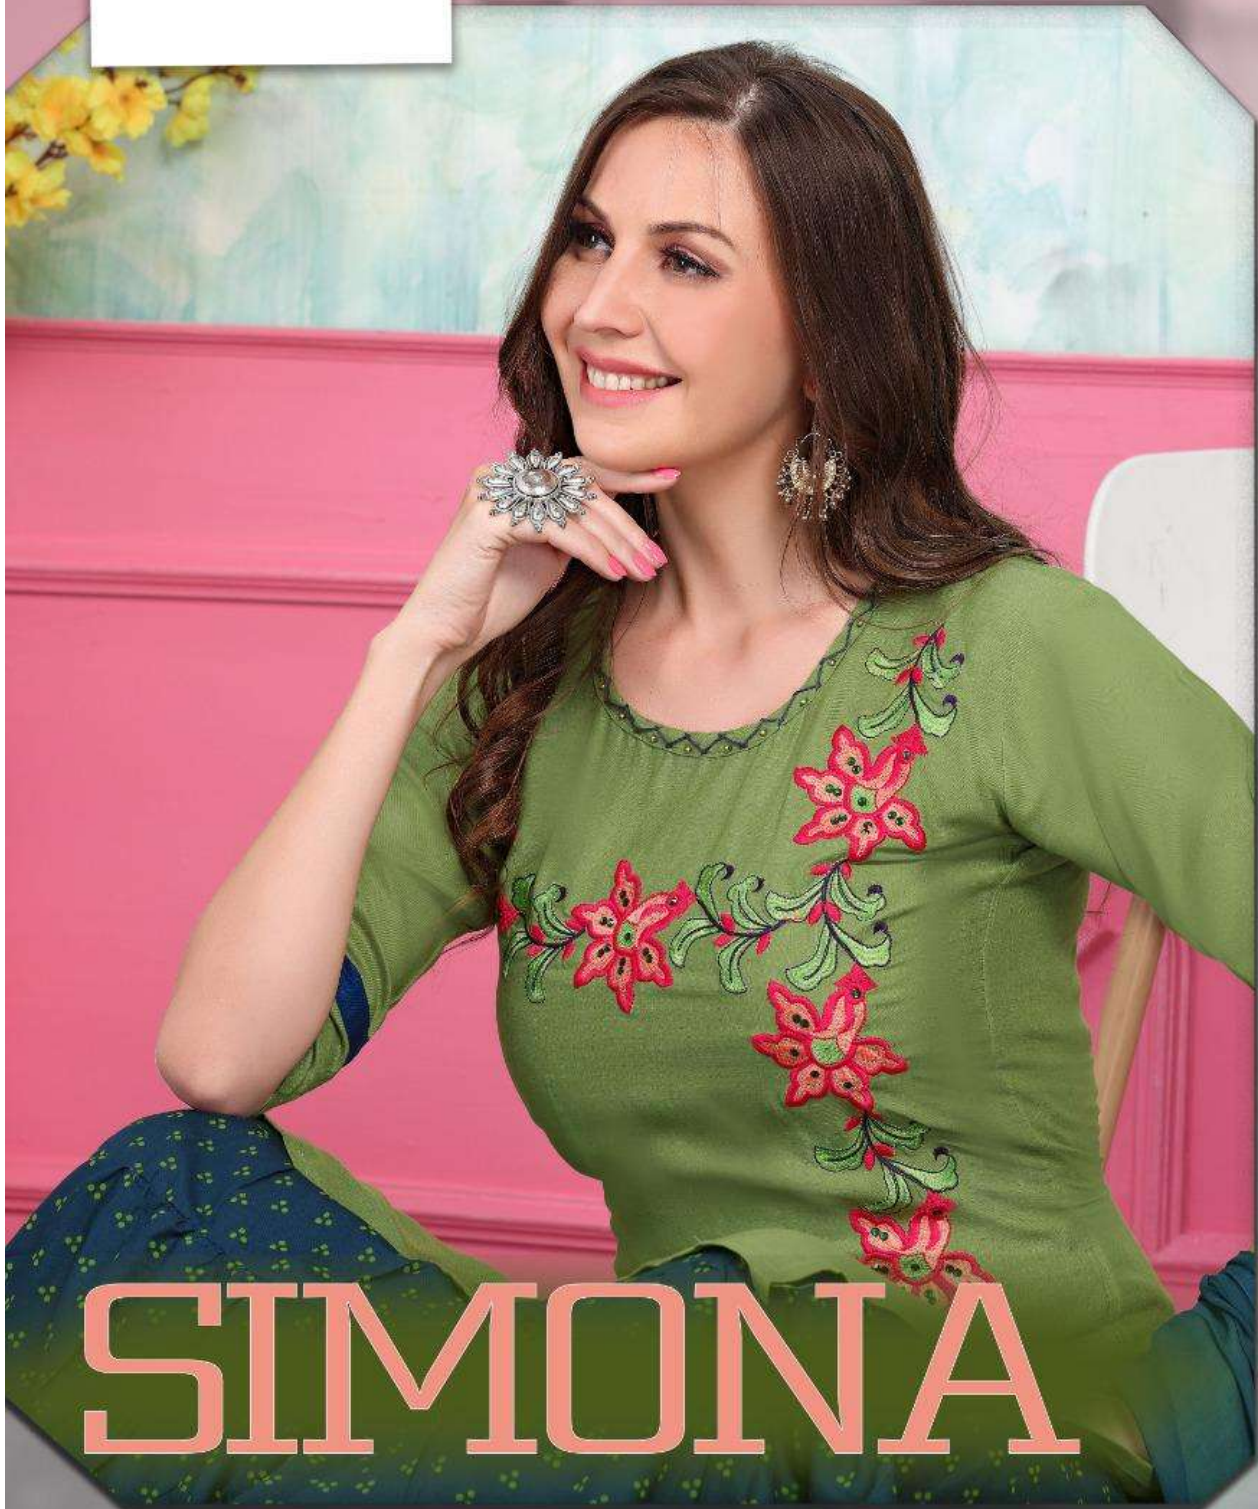

K9Plus

SIMONA

The logo for K9 Plus, featuring the text 'K9 Plus' in a stylized font. 'K9' is in a bold, black, sans-serif font, and 'Plus' is in a lighter, blue, sans-serif font. The logo is set against a white rectangular background.

## Rule the Universe

Become the Queen of everything that is and will be in an instant. Dress in our brand new Saree, and ascend your throne.

A woman with long brown hair is sitting on a white chair, wearing a vibrant pink and white saree. The saree has a white body with a repeating pattern of small squares and a pink border. She is also wearing a pink blouse with floral embroidery. She is smiling and looking towards the camera. The background is a light blue wall with a pink wainscoting. There are yellow flowers in a white vase on the left. The page number '101' is in the bottom right corner.